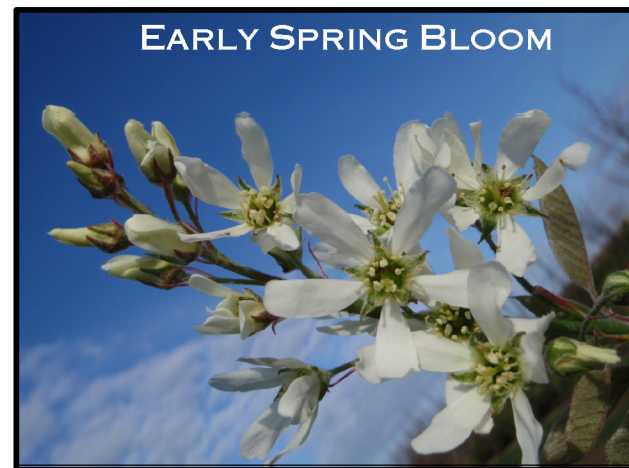

VARIETY: *Amelanchier - 'Autumn Brilliance'*

FALL COLOR

SIZE:  
*H 20' x W 15'*  
BOTANICAL NAME:  
*Amelanchier x grandiflora*

COMMON NAME:  
*Service Berry*

ITEM# am ab

**LEAF COLOR:** Persistent leaves, clean summer foliage green and red fall color.

**CULTURE:** Well drained moist soil, will tolerate full sun or partial shade.

**GROWTH RATE:** fast

**FLOWER:** White in spring.

**FRUIT:** Berry-like, round 1/4" to 1/3" diameter, changing from green to red and finally purplish black, birds love them, edible