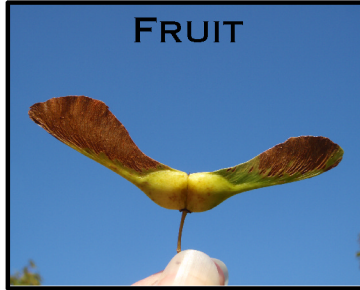

VARIETY:

Maple - 'Emerald Custré'

SIZE:

H 45' x W 50"

BOTANICAL NAME:

Acer platanoides pond

COMMON NAME:

Norway Maple

ITEM#
ac pl el

NEW LEAF

FLOWER

FRUIT

LEAF COLOR: New leaves come out reddish green, turning glossy dark green with wavy margins heavy waxyn. Fall color is yellow-red.

HABIT: Vigorous, prolific branching as young tree, good branching structure, rounded habit.

CULTURE:

GROWTH RATE: medium-fast

FLOWER: Green-Yellow in spring

FRUIT: Samara, wings 1.5" to 2" long, maturing in September - October.

LEAF - SUMMER

BALDWIN TREE FARM

2232 BALDWIN RD. | FENTON, MI 48430

PH: 248-640-4510