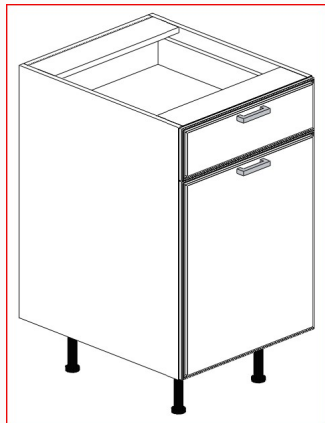

Product Specifications

BASE CABINET (DRAWER & DOOR)

ITEM	DESCRIPTION	WIDTH	HEIGHT	DEPTH
B09-1	BASE CABINET / 1 DRAWER / 1 DOOR	9"	34 1/2"	24"
B12-1	BASE CABINET / 1 DRAWER / 1 DOOR	12"	34 1/2"	24"
B15-1	BASE CABINET / 1 DRAWER / 1 DOOR	15"	34 1/2"	24"
B18-1	BASE CABINET / 1 DRAWER / 1 DOOR	18"	34 1/2"	24"
B21-1	BASE CABINET / 1 DRAWER / 1 DOOR	21"	34 1/2"	24"
B24-1	BASE CABINET / 1 DRAWER / 1 DOOR	24"	34 1/2"	24"