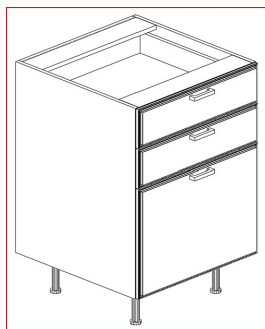

ITEM	DESCRIPTION	WIDTH	HEIGHT	DEPTH
V3DB12	VANITY 3 DRAWER BASE	12"	32 1/2"	21"
V3DB15	VANITY 3 DRAWER BASE	15"	32 1/2"	21"
V3DB18	VANITY 3 DRAWER BASE	18"	32 1/2"	21"
V3DB21	VANITY 3 DRAWER BASE	21"	32 1/2"	21"
V3DB24	VANITY 3 DRAWER BASE	24"	32 1/2"	21"