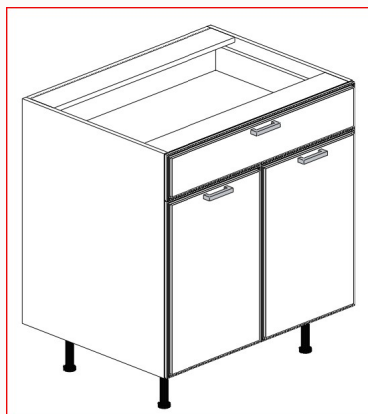

ITEM	DESCRIPTION	WIDTH	HEIGHT	DEPTH
B24	BASE CABINET / 1 DRAWER / 2 DOOR	24"	34 1/2"	24"
B27-1	BASE CABINET / 1 DRAWER / 2 DOOR	27"	34 1/2"	24"
B30-1	BASE CABINET / 1 DRAWER / 2 DOOR	30"	34 1/2"	24"
B33-1	BASE CABINET / 1 DRAWER / 2 DOOR	33"	34 1/2"	24"
B36-1	BASE CABINET / 1 DRAWER / 2 DOOR	36"	34 1/2"	24"