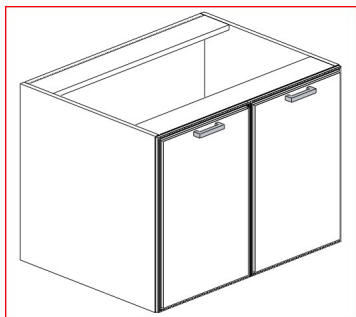

Product Specifications

VANITY SINK FLOATING CABINET

ITEM	DESCRIPTION	WIDTH	HEIGHT	DEPTH
VSB24	SINK BASE CABINET 2 DOOR	24"	21"	21"
VSB27	SINK BASE CABINET 2 DOOR	27"	21"	21"
VSB30	SINK BASE CABINET 2 DOOR	30"	21"	21"
VSB33	SINK BASE CABINET 2 DOOR	33"	21"	21"
VSB36	SINK BASE CABINET 2 DOOR	36"	21"	21"