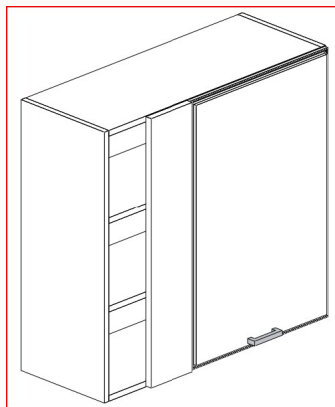

ITEM	DESCRIPTION	WIDTH	HEIGHT	DEPTH
WBC2430	WALL 1 DOOR	24"	30"	12"
WBC2436	WALL 1 DOOR	24"	36"	12"
WBC2439	WALL 1 DOOR	24"	39"	12"
WBC2742	WALL 1 DOOR	24"	42"	12"
WBC2730	WALL 1 DOOR	27"	30"	12"
WBC2736	WALL 1 DOOR	27"	36"	12"
WBC2739	WALL 1 DOOR	27"	39"	12"
WBC3042	WALL 1 DOOR	27"	42"	12"
WBC3030	WALL 1 DOOR	30"	36"	12"
WBC3036	WALL 1 DOOR	30"	39"	12"
WBC3039	WALL 1 DOOR	30"	42"	12"
WBC3042	WALL 1 DOOR	30"	30"	12"
WBC3330	WALL 1 DOOR	33"	30"	12"
WBC3336	WALL 1 DOOR	33"	36"	12"
WBC3339	WALL 1 DOOR	33"	39"	12"
WBC3342	WALL 1 DOOR	33"	42"	12"
WBC3630	WALL 1 DOOR	36"	30"	12"
WBC3636	WALL 1 DOOR	36"	36"	12"
WBC3639	WALL 1 DOOR	36"	39"	12"
WBC3642	WALL 1 DOOR	36"	42"	12"