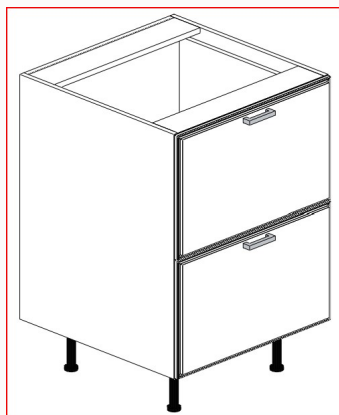

Product Specifications

BASE 2 DRAWER

ITEM	DESCRIPTION	WIDTH	HEIGHT	DEPTH
2DB18	BASE 2 DRAWER	18"	34 1/2"	24"
2DB21	BASE 2 DRAWER	21"	34 1/2"	24"
2DB24	BASE 2 DRAWER	24"	34 1/2"	24"
2DB27	BASE 2 DRAWER	27"	34 1/2"	24"
2DB30	BASE 2 DRAWER	30"	34 1/2"	24"
2DB33	BASE 2 DRAWER	33"	34 1/2"	24"
2DB36	BASE 2 DRAWER	36"	34 1/2"	24"

BASE 3 DRAWER