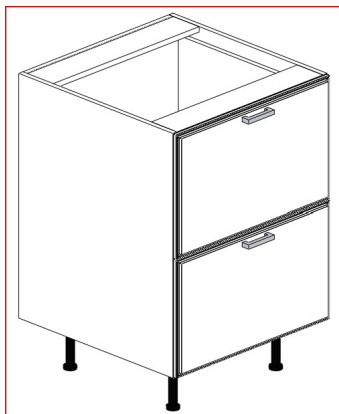

Product Specifications

UNIVERSAL BASE 2 DRAWER

ITEM	DESCRIPTION	WIDTH	HEIGHT	DEPTH
U-2DB18	BASE 2 DRAWER	18"	32 1/2"	24"
U-2DB21	BASE 2 DRAWER	21"	32 1/2"	24"
U-2DB24	BASE 2 DRAWER	24"	32 1/2"	24"
U-2DB27	BASE 2 DRAWER	27"	32 1/2"	24"
U-2DB30	BASE 2 DRAWER	30"	32 1/2"	24"
U-2DB33	BASE 2 DRAWER	33"	32 1/2"	24"
U-2DB36	BASE 2 DRAWER	36"	32 1/2"	24"

UNIVERSAL BASE 3 DRAWER