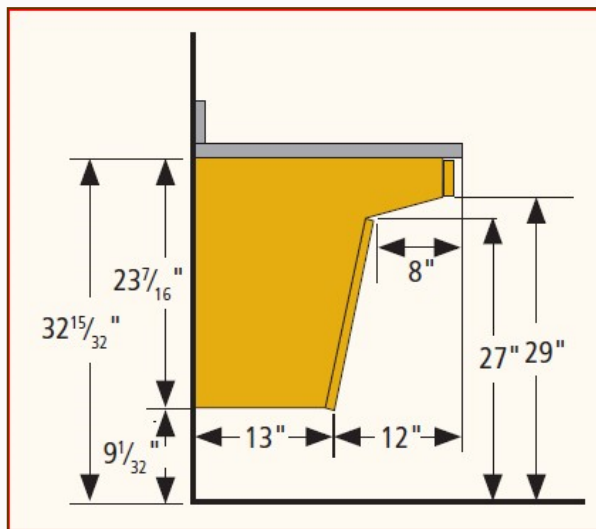

ITEM	DESCRIPTION	WIDTH	HEIGHT	DEPTH
U-BOC27	BASE OVEN	27"	32 1/2"	24"
U-BOC30	BASE OVEN	30"	32 1/2"	24"

Product Specifications

UNIVERSAL BASE CORNER (FULL HEIGHT DOORS)

ITEM	DESCRIPTION	WIDTH	HEIGHT	DEPTH
U-BBC42	BASE BLIND CORNER / 1 DOOR / 1 SHELF /	36"	32 1/2"	24"
U-BBC45	BASE BLIND CORNER / 1 DOOR / 1 SHELF /	39"	32 1/2"	24"
U-BBC48	BASE BLIND CORNER / 1 DOOR / 1 SHELF /	42"	32 1/2"	24"
U-BBC51	BASE BLIND CORNER / 1 DOOR / 1 SHELF /	45"	32 1/2"	24"

ITEM	DESCRIPTION	WIDTH	HEIGHT	DEPTH
U-BLC33	BASE L-CORNER / ONE DOOR / ONE SHELF	33"	32 1/2"	24"
U-BLC36	BASE L-CORNER / ONE DOOR / ONE SHELF	36"	32 1/2"	24"
U-BWB18	BASE WASTE BASKET	18"	32 1/2"	24"

UNIVERSAL BASE BLIND CORNER INSTALLATION

Product Specifications

UNIVERSAL SINK BASE KITCHEN / VANITY

ITEM	DESCRIPTION	WIDTH	HEIGHT	DEPTH
SB33-ADA	ADA SINK BASE	33"	32 1/2"	24"
SB36-ADA	ADA SINK BASE	36"	32 1/2"	24"
VSB33-ADA	ADA SINK BASE	33"	32 1/2"	21"
VSB36-ADA	ADA SINK BASE	36"	32 1/2"	21"