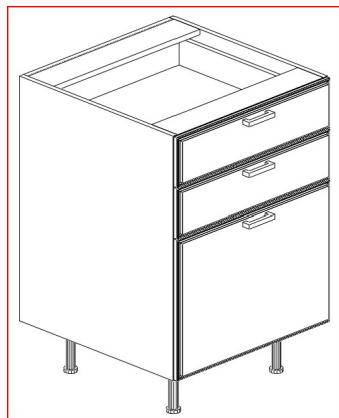

ITEM	DESCRIPTION	WIDTH	HEIGHT	DEPTH
3DB12	BASE 3 DRAWER	12"	34 1/2"	24"
3DB15	BASE 3 DRAWER	15"	34 1/2"	24"
3DB18	BASE 3 DRAWER	18"	34 1/2"	24"
3DB21	BASE 3 DRAWER	21"	34 1/2"	24"
3DB24	BASE 3 DRAWER	24"	34 1/2"	24"
3DB27	BASE 3 DRAWER	27"	34 1/2"	24"
3DB30	BASE 3 DRAWER	30"	34 1/2"	24"
3DB33	BASE 3 DRAWER	33"	34 1/2"	24"
3DB36	BASE 3 DRAWER	36"	34 1/2"	24"