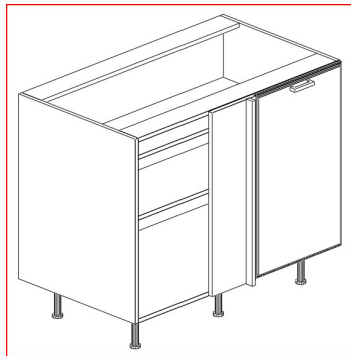

Product Specifications

BASE 4 DRAWER / BASE APPLIANCE

ITEM	DESCRIPTION	WIDTH	HEIGHT	DEPTH
4DB12	BASE 4 DRAWER	12"	34 1/2"	24"
4DB15	BASE 4 DRAWER	15"	34 1/2"	24"
4DB18	BASE 4 DRAWER	18"	34 1/2"	24"
4DB21	BASE 4 DRAWER	21"	34 1/2"	24"
4DB24	BASE 4 DRAWER	24"	34 1/2"	24"

ITEM	DESCRIPTION	WIDTH	HEIGHT	DEPTH
BOC27	BASE OVEN	27"	34 1/2"	24"
BOC30	BASE OVEN	30"	34 1/2"	24"

Product Specifications

BASE CORNER (FULL HEIGHT DOORS)

ITEM	DESCRIPTION	WIDTH	HEIGHT	DEPTH
BBC42	BASE BLIND CORNER / 1 DOOR / 1 SHELF / 15" DOOR	36"	34 1/2"	24"
BBC45	BASE BLIND CORNER / 1 DOOR / 1 SHELF / 18" DOOR	39"	34 1/2"	24"
BBC48	BASE BLIND CORNER / 1 DOOR / 1 SHELF / 21" DOOR	42"	34 1/2"	24"
BBC51	BASE BLIND CORNER / 1 DOOR / 1 SHELF / 24" DOOR	45"	34 1/2"	24"