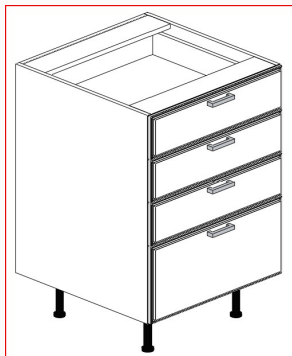

Product Specifications

UNIVERSAL BASE 4 DRAWER / BASE APPLIANCE

ITEM	DESCRIPTION	WIDTH	HEIGHT	DEPTH
U-4DB12	BASE 4 DRAWER	12"	32 1/2"	24"
U-4DB15	BASE 4 DRAWER	15"	32 1/2"	24"
U-4DB18	BASE 4 DRAWER	18"	32 1/2"	24"
U-4DB21	BASE 4 DRAWER	21"	32 1/2"	24"
U-4DB24	BASE 4 DRAWER	24"	32 1/2"	24"