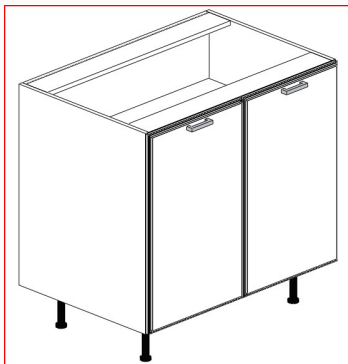

ITEM	DESCRIPTION	WIDTH	HEIGHT	DEPTH
U-B24FHD	BASE CABINET / TWO DOOR / ONE SHELF	24"	32 1/2"	24"
U-B27FHD	BASE CABINET / TWO DOOR / ONE SHELF	27"	32 1/2"	24"
U-B30FHD	BASE CABINET / TWO DOOR / ONE SHELF	30"	32 1/2"	24"
U-B33FHD	BASE CABINET / TWO DOOR / ONE SHELF	33"	32 1/2"	24"
U-B36FHD	BASE CABINET / TWO DOOR / ONE SHELF	36"	32 1/2"	24"