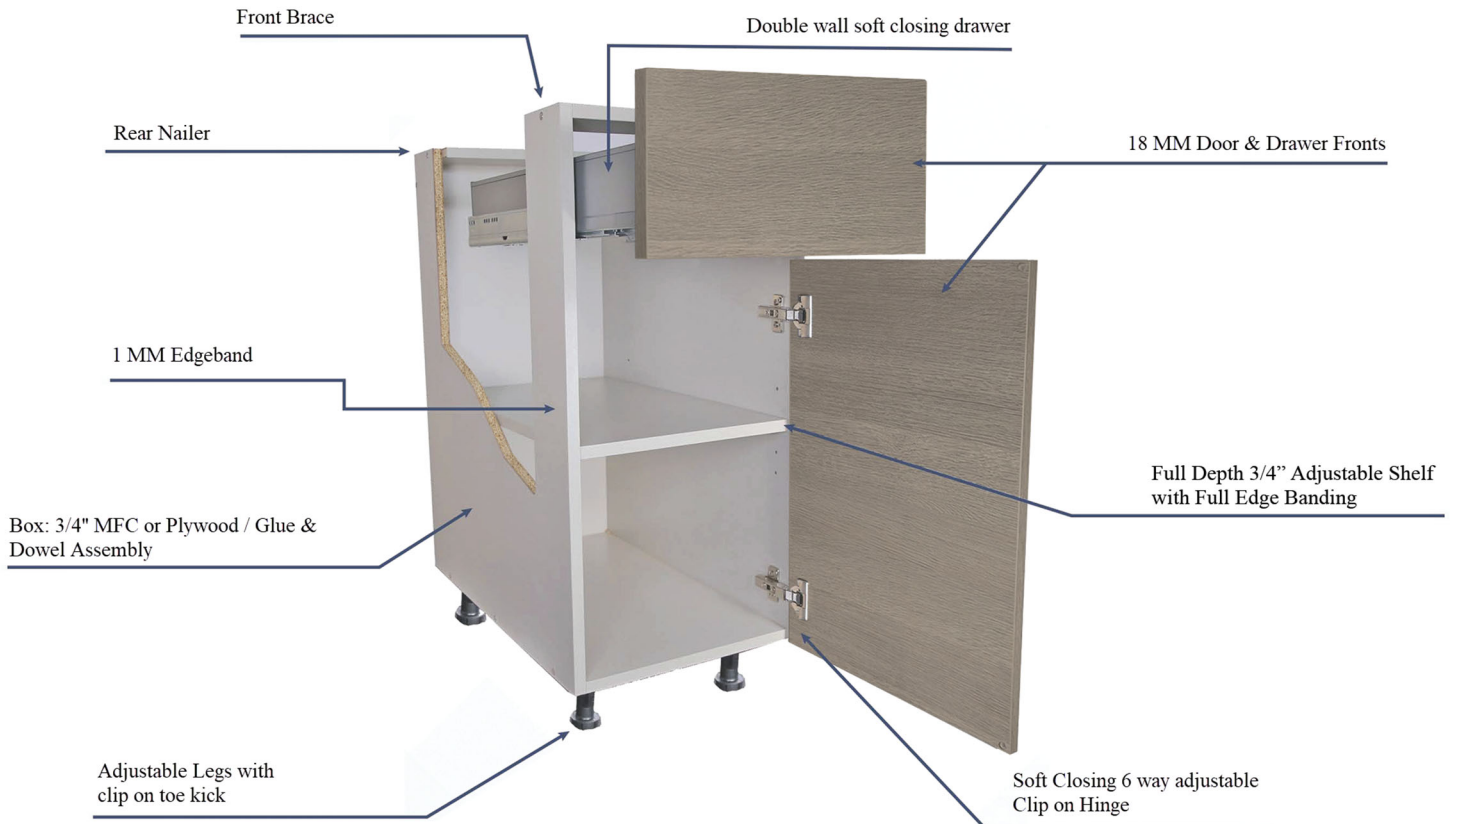

Product Specifications

Door Specification

	E-1 SNOW WHITE	E-2 BASICS	E-3 SPECIAL	E-4 CONTEMPO	E-5 LINENS	E-6 ELITE	E-7 GLASS LACQUER	E-8 MATTE LACQUER	E-9/10 SHAKER MELAMINE	E-11/12 SHAKER LACQUER
Type	Melamine	Melamine	Melamine	Melamine	Melamine	Lacquer	Lacquer	Lacquer	Melamine	Lacquer
Finish / Color	1	3	9	6	4	14	1	4	12	4
Overlay	Full	Full	Full	Full	Full	Full	Full	Full	Full	Full
Doors Style	Slab	Slab	Slab	Slab	Slab	Slab	Slab	Slab	Shaker	Shaker
Material	MFC	MFC	MFC	MFC	MFC	MDF	MDF	MDF	MDF	MDF
Hinge	6 WAY ADJ. SOFT CLOSING	6 WAY ADJ. SOFT CLOSING	6 WAY ADJ. SOFT CLOSING	6 WAY ADJ. SOFT CLOSING	6 WAY ADJ. SOFT C LOSING	6 WAY ADJ. SOFT CLOSING	6 WAY ADJ. SOFT CLOSING	6 WAY ADJ. SOFT CLOSING	6 WAY ADJ. SOFT CLOSING	6 WAY ADJ. SOFT CLOSING

Cabinet Specification