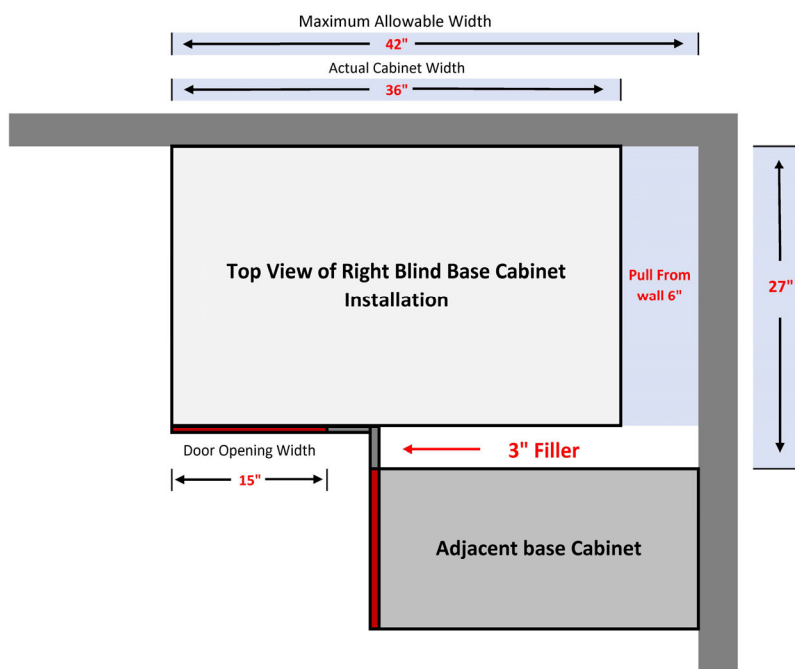

UNIVERSAL BASE BLIND CORNER INSTALLATION