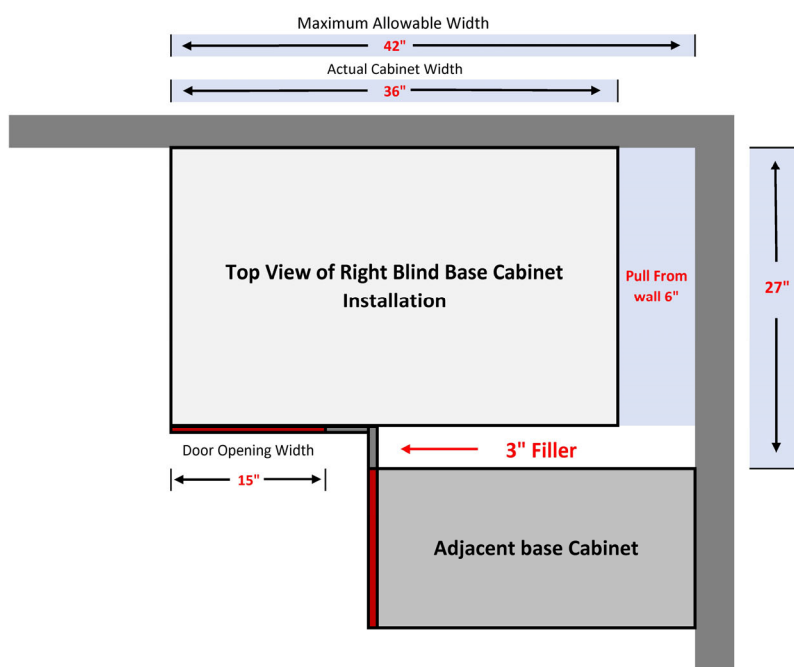

BASE BLIND CORNER INSTALLATION EXAMPLE