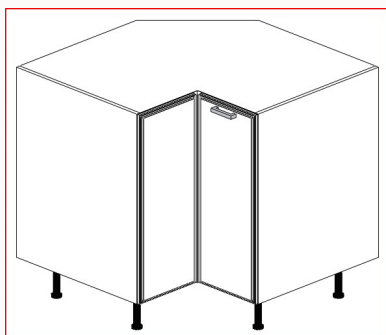

Product Specifications

BASE 4 DRAWER / BASE APPLIANCE

ITEM	DESCRIPTION	WIDTH	HEIGHT	DEPTH
4DB12	BASE 4 DRAWER	12"	34 1/2"	24"
4DB15	BASE 4 DRAWER	15"	34 1/2"	24"
4DB18	BASE 4 DRAWER	18"	34 1/2"	24"
4DB21	BASE 4 DRAWER	21"	34 1/2"	24"
4DB24	BASE 4 DRAWER	24"	34 1/2"	24"

ITEM	DESCRIPTION	WIDTH	HEIGHT	DEPTH
BOC27	BASE OVEN	27"	34 1/2"	24"
BOC30	BASE OVEN	30"	34 1/2"	24"

Product Specifications

BASE CORNER (FULL HEIGHT DOORS)

ITEM	DESCRIPTION	WIDTH	HEIGHT	DEPTH
BBC42	BASE BLIND CORNER / 1 DOOR / 1 SHELF / 15" DOOR	36"	34 1/2"	24"
BBC45	BASE BLIND CORNER / 1 DOOR / 1 SHELF / 18" DOOR	39"	34 1/2"	24"
BBC48	BASE BLIND CORNER / 1 DOOR / 1 SHELF / 21" DOOR	42"	34 1/2"	24"
BBC51	BASE BLIND CORNER / 1 DOOR / 1 SHELF / 24" DOOR	45"	34 1/2"	24"