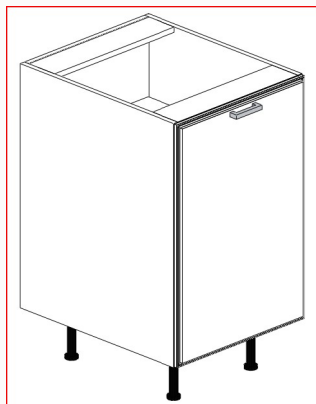

Product Specifications

WALL OPEN SHELF 12" / 15" / 18" / 21"

ITEM	DESCRIPTION	WIDTH	HEIGHT	DEPTH
WOS2412	WALL OPEN SHELF	24"	12"	12"
WOS2712	WALL OPEN SHELF	27"	12"	12"
WOS3012	WALL OPEN SHELF	30"	12"	12"
WOS3312	WALL OPEN SHELF	33"	12"	12"
WOS3612	WALL OPEN SHELF	36"	12"	12"
WOS245	WALL OPEN SHELF	24"	15"	12"
WOS2715	WALL OPEN SHELF	27"	15"	12"
WOS3015	WALL OPEN SHELF	30"	15"	12"
WOS3315	WALL OPEN SHELF	33"	15"	12"
WOS3615	WALL OPEN SHELF	36"	15"	12"
WOS2418	WALL OPEN SHELF	24"	18"	12"
WOS2718	WALL OPEN SHELF	27"	18"	12"
WOS3018	WALL OPEN SHELF	30"	18"	12"
WOS3318	WALL OPEN SHELF	33"	18"	12"
WOS3618	WALL OPEN SHELF	36"	18"	12"
WOS2421	WALL OPEN SHELF	24"	21"	12"
WOS2721	WALL OPEN SHELF	27"	21"	12"
WOS3021	WALL OPEN SHELF	30"	21"	12"
WOS3321	WALL OPEN SHELF	33"	21"	12"
WOS3621	WALL OPEN SHELF	36"	21"	12"

Product Specifications

BASE FULL HEIGHT CABINET & BASE SINK CABINET

ITEM	DESCRIPTION	WIDTH	HEIGHT	DEPTH
B09FHD	BASE CABINET / ONE DOOR / ONE SHELF	9"	34 1/2"	24"
B12FHD	BASE CABINET / ONE DOOR / ONE SHELF	12"	34 1/2"	24"
B15FHD	BASE CABINET / ONE DOOR / ONE SHELF	15"	34 1/2"	24"
B18FHD	BASE CABINET / ONE DOOR / ONE SHELF	18"	34 1/2"	24"
B21FHD	BASE CABINET / ONE DOOR / ONE SHELF	21"	34 1/2"	24"
B24FHD1	BASE CABINET / ONE DOOR / ONE SHELF	24"	34 1/2"	24"