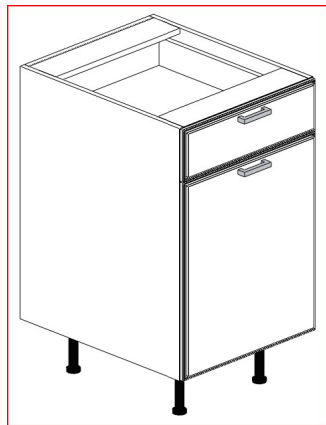

Product Specifications

UNIVERSAL BASE CABINET (DRAWER & DOOR)

ITEM	DESCRIPTION	WIDTH	HEIGHT	DEPTH
U-B09-1	BASE CABINET / 1 DRAWER / 1 DOOR	9"	32 1/2"	24"
U-B12-1	BASE CABINET / 1 DRAWER / 1 DOOR	12"	32 1/2"	24"
U-B15-1	BASE CABINET / 1 DRAWER / 1 DOOR	15"	32 1/2"	24"
U-B18-1	BASE CABINET / 1 DRAWER / 1 DOOR	18"	32 1/2"	24"
U-B21-1	BASE CABINET / 1 DRAWER / 1 DOOR	21"	32 1/2"	24"
U-B24-1	BASE CABINET / 1 DRAWER / 1 DOOR	24"	32 1/2"	24"