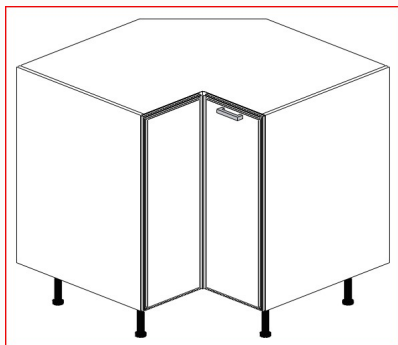

Product Specifications

UNIVERSAL BASE CORNER (FULL HEIGHT DOORS)

ITEM	DESCRIPTION	WIDTH	HEIGHT	DEPTH
U-BBC42	BASE BLIND CORNER / 1 DOOR / 1 SHELF /	36"	32 1/2"	24"
U-BBC45	BASE BLIND CORNER / 1 DOOR / 1 SHELF /	39"	32 1/2"	24"
U-BBC48	BASE BLIND CORNER / 1 DOOR / 1 SHELF /	42"	32 1/2"	24"
U-BBC51	BASE BLIND CORNER / 1 DOOR / 1 SHELF /	45"	32 1/2"	24"

ITEM	DESCRIPTION	WIDTH	HEIGHT	DEPTH
U-BLC33	BASE L-CORNER / ONE DOOR / ONE SHELF	33"	32 1/2"	24"
U-BLC36	BASE L-CORNER / ONE DOOR / ONE SHELF	36"	32 1/2"	24"
U-BWB18	BASE WASTE BASKET	18"	32 1/2"	24"

UNIVERSAL BASE BLIND CORNER INSTALLATION