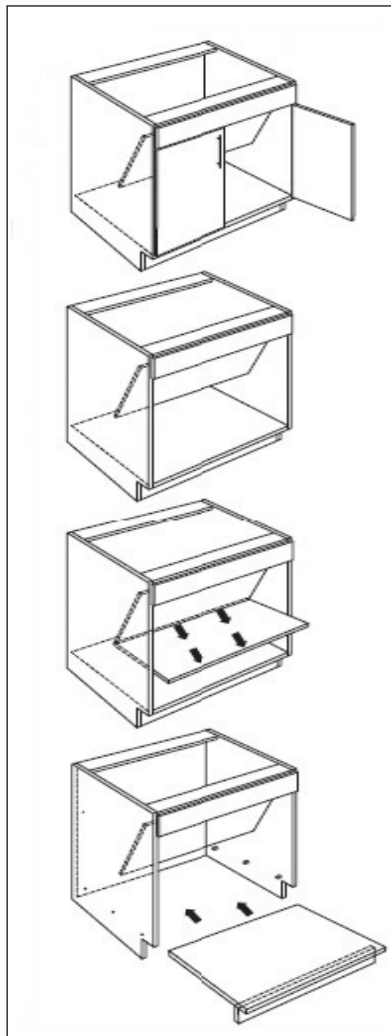

Product Specifications

UNIVERSAL BASE 2 DRAWER

ITEM	DESCRIPTION	WIDTH	HEIGHT	DEPTH
U-2DB18	BASE 2 DRAWER	18"	32 1/2"	24"
U-2DB21	BASE 2 DRAWER	21"	32 1/2"	24"
U-2DB24	BASE 2 DRAWER	24"	32 1/2"	24"
U-2DB27	BASE 2 DRAWER	27"	32 1/2"	24"
U-2DB30	BASE 2 DRAWER	30"	32 1/2"	24"
U-2DB33	BASE 2 DRAWER	33"	32 1/2"	24"
U-2DB36	BASE 2 DRAWER	36"	32 1/2"	24"

Product Specifications

UNIVERSAL BASE 4 DRAWER / BASE APPLIANCE

ITEM	DESCRIPTION	WIDTH	HEIGHT	DEPTH
U-4DB12	BASE 4 DRAWER	12"	32 1/2"	24"
U-4DB15	BASE 4 DRAWER	15"	32 1/2"	24"
U-4DB18	BASE 4 DRAWER	18"	32 1/2"	24"
U-4DB21	BASE 4 DRAWER	21"	32 1/2"	24"
U-4DB24	BASE 4 DRAWER	24"	32 1/2"	24"

ITEM	DESCRIPTION	WIDTH	HEIGHT	DEPTH
U-BOC27	BASE OVEN	27"	32 1/2"	24"
U-BOC30	BASE OVEN	30"	32 1/2"	24"

Product Specifications

UNIVERSAL BASE CORNER (FULL HEIGHT DOORS)

ITEM	DESCRIPTION	WIDTH	HEIGHT	DEPTH
U-BBC42	BASE BLIND CORNER / 1 DOOR / 1 SHELF /	36"	32 1/2"	24"
U-BBC45	BASE BLIND CORNER / 1 DOOR / 1 SHELF /	39"	32 1/2"	24"
U-BBC48	BASE BLIND CORNER / 1 DOOR / 1 SHELF /	42"	32 1/2"	24"
U-BBC51	BASE BLIND CORNER / 1 DOOR / 1 SHELF /	45"	32 1/2"	24"

Product Specifications

UNIVERSAL SINK BASE KITCHEN / VANITY

ITEM	DESCRIPTION	WIDTH	HEIGHT	DEPTH
SB33-ADA	ADA SINK BASE	33"	32 1/2"	24"
SB36-ADA	ADA SINK BASE	36"	32 1/2"	24"
VSB33-ADA	ADA SINK BASE	33"	32 1/2"	21"
VSB36-ADA	ADA SINK BASE	36"	32 1/2"	21"