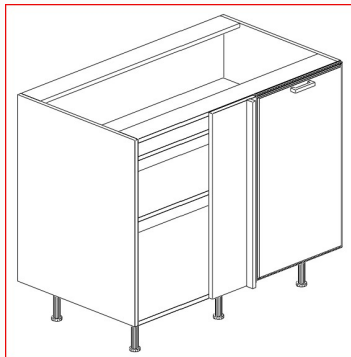

Product Specifications

UNIVERSAL BASE CORNER (FULL HEIGHT DOORS)

ITEM	DESCRIPTION	WIDTH	HEIGHT	DEPTH
U-BBC42	BASE BLIND CORNER / 1 DOOR / 1 SHELF /	36"	32 1/2"	24"
U-BBC45	BASE BLIND CORNER / 1 DOOR / 1 SHELF /	39"	32 1/2"	24"
U-BBC48	BASE BLIND CORNER / 1 DOOR / 1 SHELF /	42"	32 1/2"	24"
U-BBC51	BASE BLIND CORNER / 1 DOOR / 1 SHELF /	45"	32 1/2"	24"