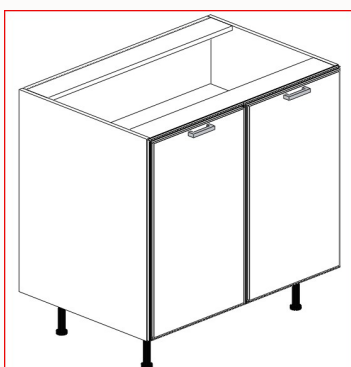

Product Specifications

WALL OPEN SHELF 12" / 15" / 18" / 21"

ITEM	DESCRIPTION	WIDTH	HEIGHT	DEPTH
WOS2412	WALL OPEN SHELF	24"	12"	12"
WOS2712	WALL OPEN SHELF	27"	12"	12"
WOS3012	WALL OPEN SHELF	30"	12"	12"
WOS3312	WALL OPEN SHELF	33"	12"	12"
WOS3612	WALL OPEN SHELF	36"	12"	12"
WOS245	WALL OPEN SHELF	24"	15"	12"
WOS2715	WALL OPEN SHELF	27"	15"	12"
WOS3015	WALL OPEN SHELF	30"	15"	12"
WOS3315	WALL OPEN SHELF	33"	15"	12"
WOS3615	WALL OPEN SHELF	36"	15"	12"
WOS2418	WALL OPEN SHELF	24"	18"	12"
WOS2718	WALL OPEN SHELF	27"	18"	12"
WOS3018	WALL OPEN SHELF	30"	18"	12"
WOS3318	WALL OPEN SHELF	33"	18"	12"
WOS3618	WALL OPEN SHELF	36"	18"	12"
WOS2421	WALL OPEN SHELF	24"	21"	12"
WOS2721	WALL OPEN SHELF	27"	21"	12"
WOS3021	WALL OPEN SHELF	30"	21"	12"
WOS3321	WALL OPEN SHELF	33"	21"	12"
WOS3621	WALL OPEN SHELF	36"	21"	12"

Product Specifications

BASE FULL HEIGHT CABINET & BASE SINK CABINET

ITEM	DESCRIPTION	WIDTH	HEIGHT	DEPTH
B09FHD	BASE CABINET / ONE DOOR / ONE SHELF	9"	34 1/2"	24"
B12FHD	BASE CABINET / ONE DOOR / ONE SHELF	12"	34 1/2"	24"
B15FHD	BASE CABINET / ONE DOOR / ONE SHELF	15"	34 1/2"	24"
B18FHD	BASE CABINET / ONE DOOR / ONE SHELF	18"	34 1/2"	24"
B21FHD	BASE CABINET / ONE DOOR / ONE SHELF	21"	34 1/2"	24"
B24FHD1	BASE CABINET / ONE DOOR / ONE SHELF	24"	34 1/2"	24"