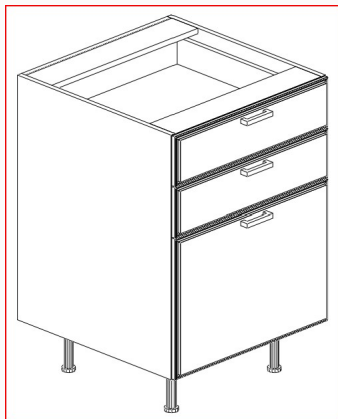

ITEM	DESCRIPTION	WIDTH	HEIGHT	DEPTH
U-3DB12	BASE 3 DRAWER	12"	32 1/2"	24"
U-3DB15	BASE 3 DRAWER	15"	32 1/2"	24"
U-3DB18	BASE 3 DRAWER	18"	32 1/2"	24"
U-3DB21	BASE 3 DRAWER	21"	32 1/2"	24"
U-3DB24	BASE 3 DRAWER	24"	32 1/2"	24"
U-3DB27	BASE 3 DRAWER	27"	32 1/2"	24"
U-3DB30	BASE 3 DRAWER	30"	32 1/2"	24"
U-3DB33	BASE 3 DRAWER	33"	32 1/2"	24"
U-3DB36	BASE 3 DRAWER	36"	32 1/2"	24"