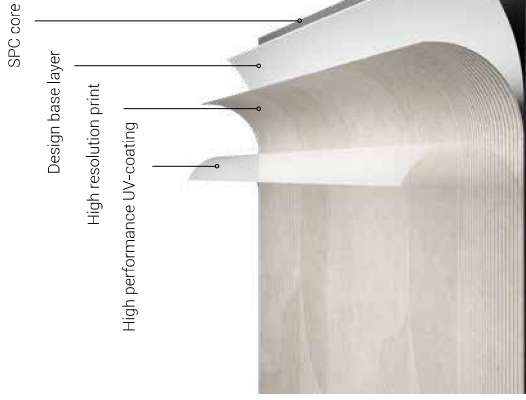

Characteristics

Waterproof

Rocko Tiles is suitable for indoor use in dry and humid conditions, such as bathroom, laundry room, kitchen or vestibule.

Stain proof and easy to clean

Rocko Tiles meets stain resistance requirements, which might be caused by most common substances used in your living space: coffee, tea, wine and other beverages, cleaning agents used in kitchen, laundry, and care products used in bathroom.

Digital Design

Authentic appearance of wood, stones and metals thanks to digital print technology finished.

Dimensionally stable

Rocko Tiles does not change its dimensions under the influence of temperature and humidity changes, so it can be used indoors in sunny areas as well as in dry and humid ones.

Scratch resistant

Rocko Tiles are well-protected against fine scratches and everyday wear and tear thanks to durable top surface layer.

Soft touch

Rocko Tiles have a soft, pleasant surface with comfortable and warm tactile sensation.

Fire resistant

1230 mm

2800 mm