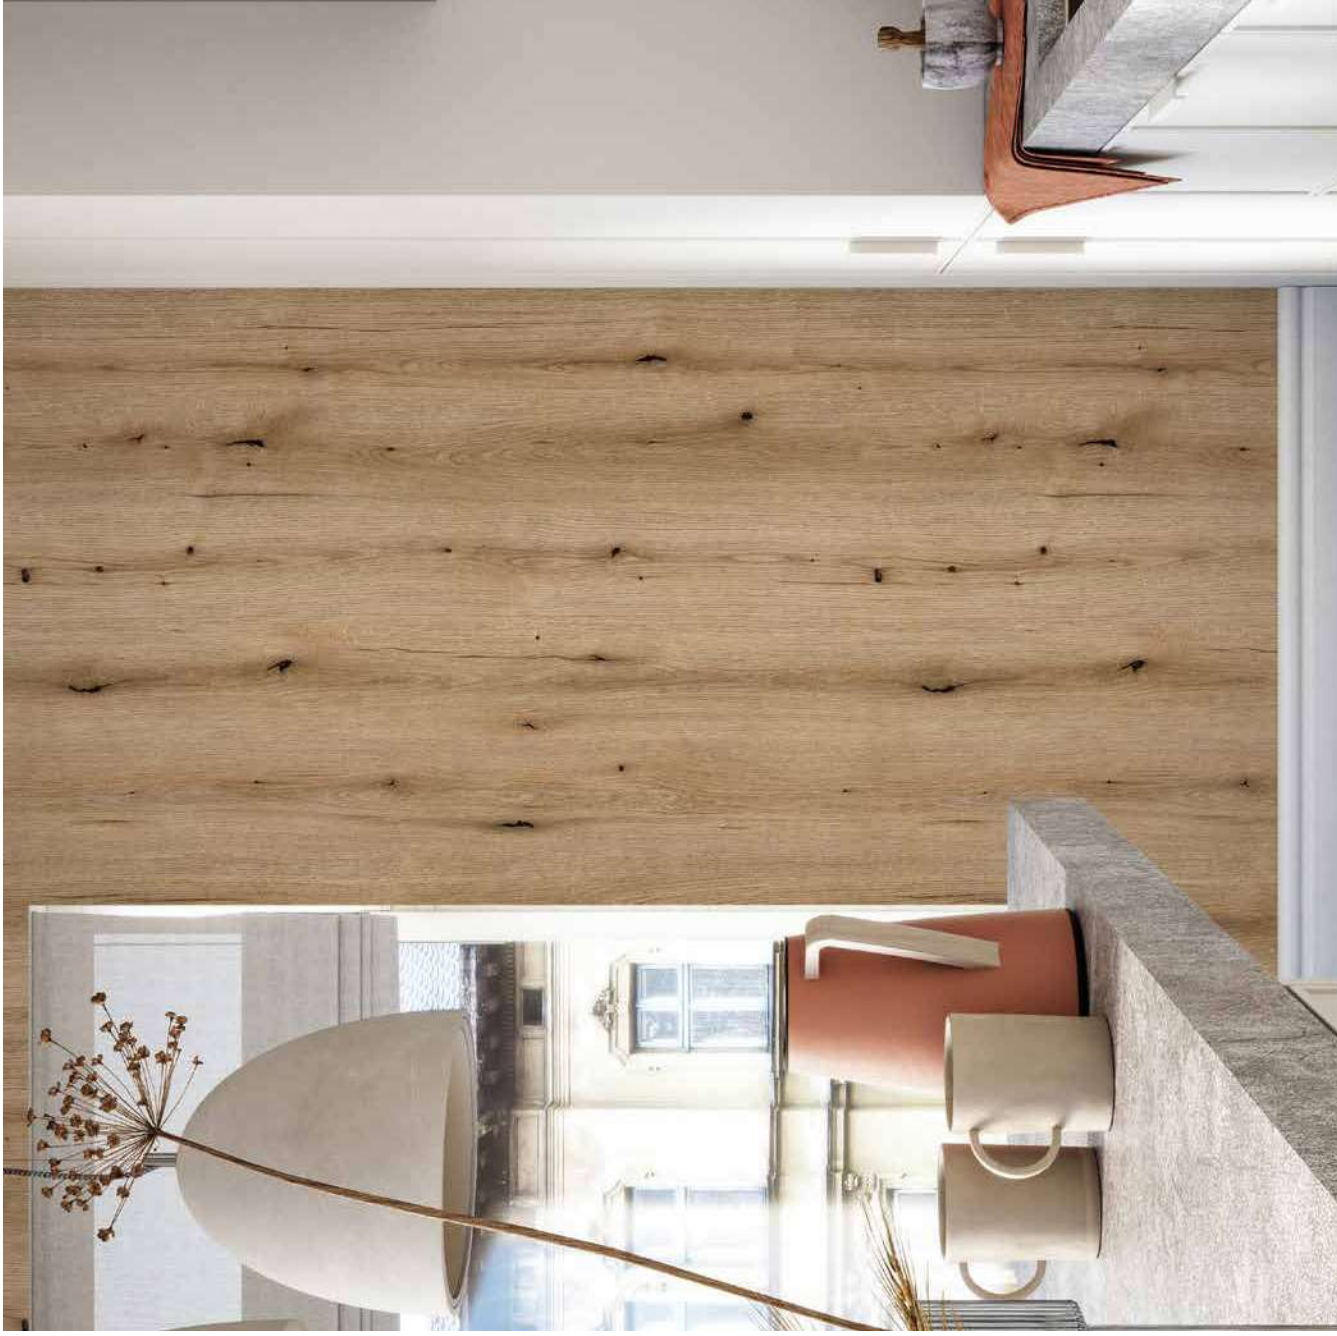

WOOD

2800 x 1230 x 4 mm

K365

Coast Evoke Oak

Flanders Oak texture,
2800 x 1230 x 4 mm

R122

Yacht Wood

Flanders Oak texture,
2800 x 1230 x 4 mm