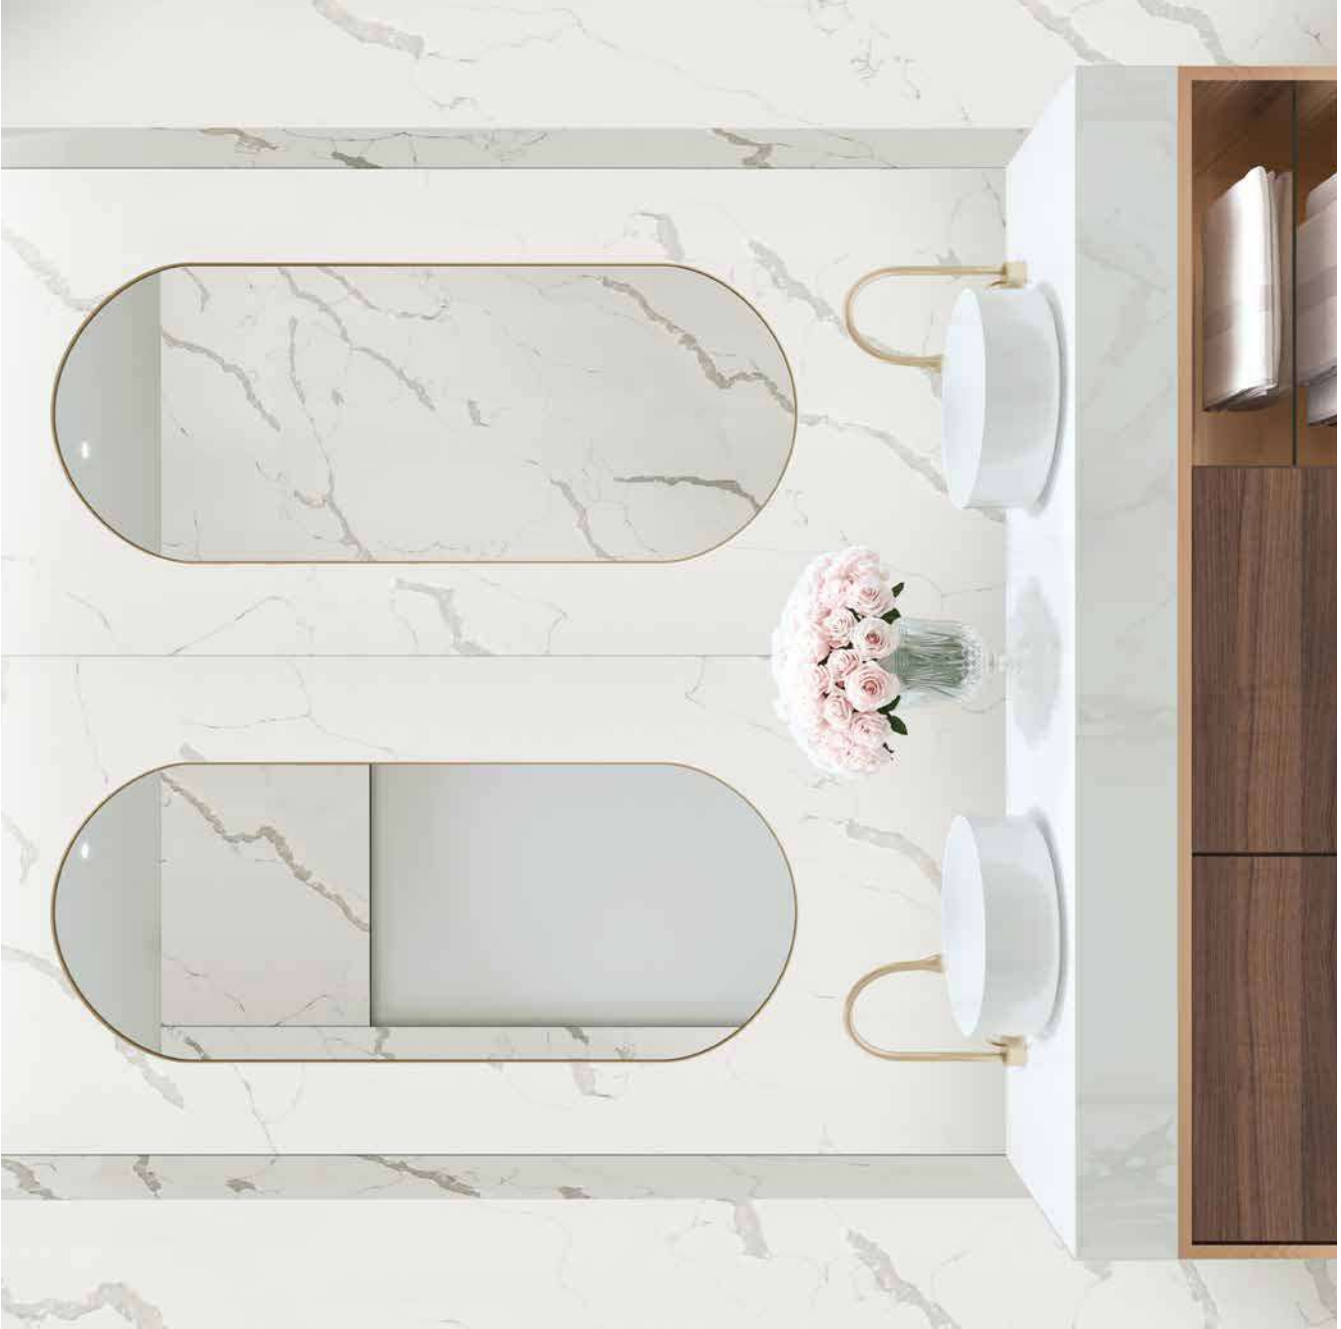

R101

Statuario

Peetah texture,
2800 x 1230 x 4 mm