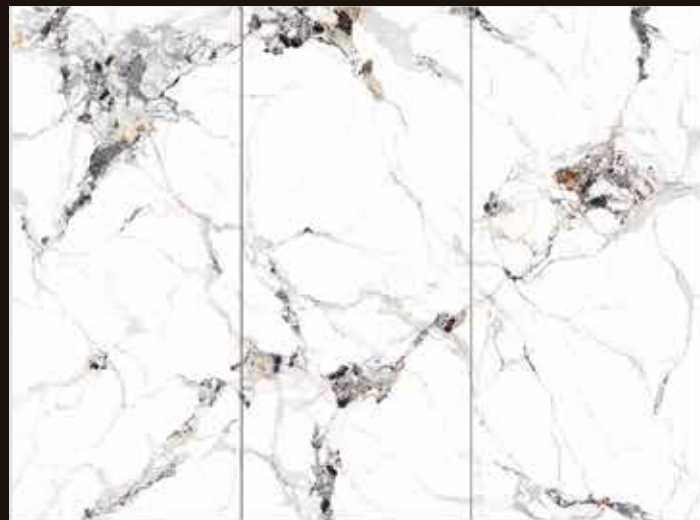

JBC100104

**PORC. JASLENE (RL122409P612R-ABC) REC
MM1200X2400X9MM 2.88M2/UND**