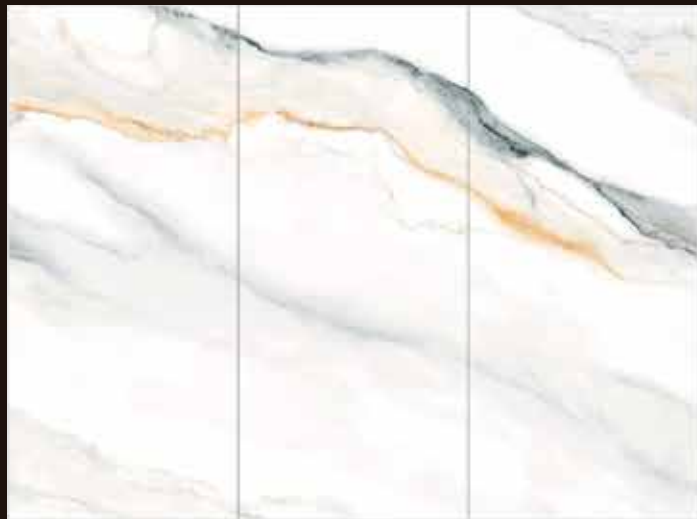

JBC100103

**PORC. BLESSICA GRIS (24M164-ABC PL09XB) REC
1200X2400X9MM 2.88M2/UND**

JBC100104

**PORC. JASLENE (RL122409P612R-ABC) REC
MM1200X2400X9MM 2.88M2/UND**

JBC100105

PORC. BAYANI (RL122409P628R-ABC) REC
1200X2400X9MM 2.88M²/UND