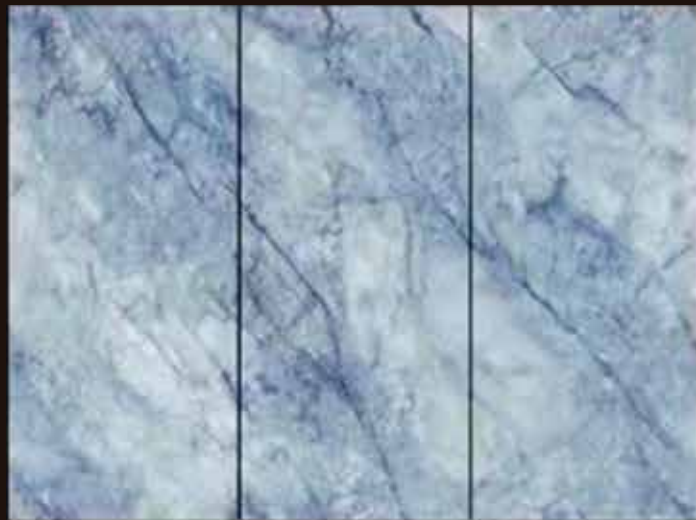

JBC100106

PORC. CELESTE GRIS (MT122425B-ABC) REC
1200X2400X9MM 2.88M²/UND