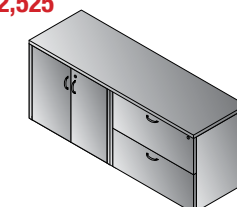

Combo Credenza 71"x23"
NAPxxx-TYP205
21.5 cu. ft. 316.4 lbs.
Consists of: NAP-T1213,12,13
$2,050