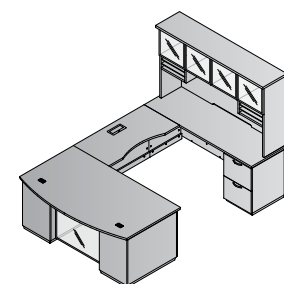

U-Shape w/Bridge on Right + Hutch 72x114
TUXxxx-TYP12RG
54.3 cu.ft. 678.5 lbs.

$7,780

Consists of (8 cartons):
TUX-89 72x42 Bow Front Desk Set
6.9 cu.ft. 107.6 lbs. $945
TUX-65L Left BBF Pedestal
13.2 cu.ft. 116 lbs. $1,305
TUX-71R Right False Pedestal
3.5 cu.ft. 39.7 lbs. $495
TUX-70 48x24 Bridge
5.8 cu.ft. 43 lbs. $990
TUX-43 72x24 Credenza Set
6.0 cu.ft. 92.6 lbs. $830
TUX-75R Right FF Return/Credenza Pedestal
9.0 cu.ft. 82.9 lbs. $1,035
TUX-44H 72" Hutch w/o Doors
8.2 cu.ft. 168.5 lbs. $1,710
TUX-4DG Glass/Aluminum Doors (Set of 4)
1.6 cu.ft. 28.2 lbs. $470