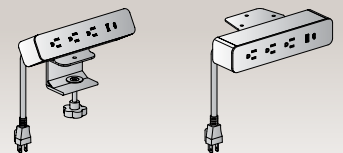

ACCESSORIES

PM5311B Black
PM5311W White
Power Charger
Clamp-Mount
Includes: USB Type-C,
USB Type-A & (3) A/C plugs
Fits 1/2" - 1 1/2" surfaces
CU:0.22 WT:3
List Price: **$275**

PM8311B Black
PM8311W White
Power Charger
Undersurface Mount
Includes: USB Type-C,
USB Type-A & (3) A/C plugs
CU:0.22 WT:3
List Price: **$275**