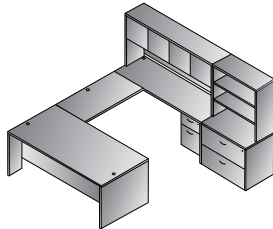

U Shape w/Hutch + Storage 101"x98"
LODxxx-TYP313
32.8 cu. ft. 578.8 lbs.
Consists of: LOD-101,76,70,43,76,44,12,53
LOD44 consists of: LOD-44H,NAP-4DW
$3,895