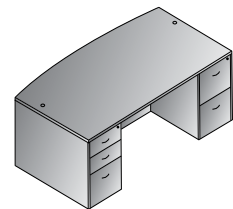

 PM5311B	 PM5311W
(3) A/C Outlets 1 USB Type-A Charging Port 1 USB Type-C Charging Port 6' Cord • UL Listed	
 PM8311W	 PM8311B

Park City (PCW)
Stocked in NJ & TX

Bow Top Desk 71"x41"
NAPxxx-TYP1
21.3 cu. ft. 325.3 lbs.
Consists of: NAP-89,65,74
\$2,065