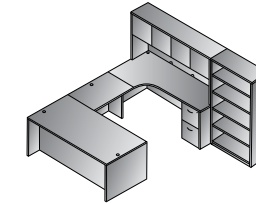

Right U + Bookcase 107"x107"
NAPxxx-TYP14R
42.7 cu. ft. 809.1 lbs.
Consists of: NAP-01,65,93, 82L,74,44,56
NAP-44 consists of: NAP-44H,4DW
$4,530