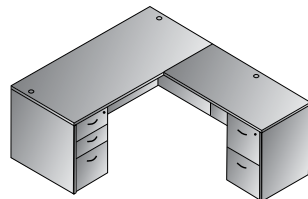

L Shape 66"x78"
NAPxxx-TYP9
22.9 cu. ft. 378.2 lbs.
Consists of: NAP-02,65,45,74
$2,260