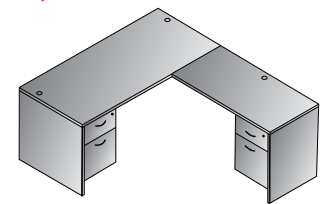

L-Shape 66"x72"
LODxxx-TYP32
11.8 cu. ft. 217.8 lbs.
Consists of: LOD-02,76,46,76
$1,495