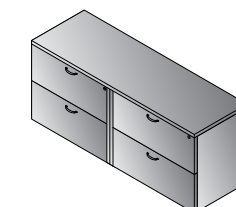

Double Lateral File Credenza 71"x23"
NAPxxx-TYP206
32 cu. ft. 348.3 lbs.
Consists of: NAP-T1213,12 (2qty.)
$2,590