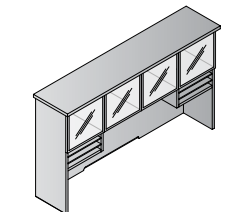

72" Hutch with Glass/Aluminum Doors 72x16x42H
TUXxxx-42
9.9 cu.ft. 196.7 lbs. **$2,180**

Consists of (2 cartons):
TUX-44H 72" Hutch w/o Doors
8.2 cu.ft. 168.5 lbs. $1,710
TUX-4DG Glass/Aluminum Doors (Set of 4)
1.6 cu.ft. 28.2 lbs. $470