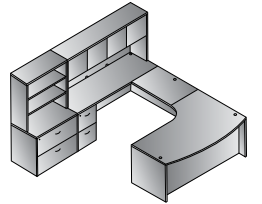

Left U w/Corner + Storage 107"x107"
NAPxxx-TYP15L
56.0 cu. ft. 886.4 lbs.
Consists of: NAP-87L,65,93,43,74,44,12,53
NAP-44 consists of: NAP-44H,4DW
$5,430