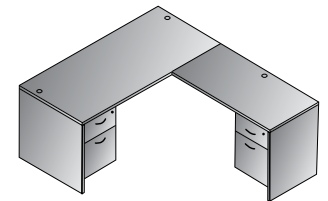

L-Shape 60"x72"
LODxxx-TYP34
11.5 cu. ft. 211.2 lbs.
Consists of: LOD-03,76,46,76
$1,460

Finish Key
CHY - Cherry
ESP - Espresso
SGW - Slate Grey
URB - Urban Walnut

Copyright © January 2024
Office Star® Products
All Rights Reserved