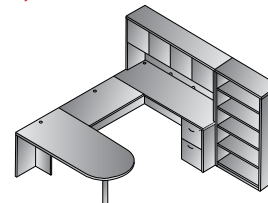

U w/Bullet + Bookcase 107"x108"
NAPxxx-TYP16
35.2 cu. ft. 673.5 lbs.
Consists of: NAP-47,70,43, 74,44,56
NAP-44 consists of: NAP-44H,4DW
NAP-47 consists of: NAP-47T,47PBLK
$3,805