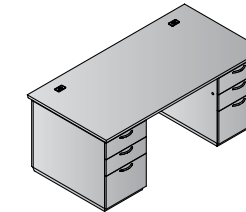

Double Pedestal Desk 66x30
TUXxxx-TYP3
26.8 cu.ft. 279.6 lbs. **$3,010**

Consists of (3 cartons):
TUX-02 66x30 Desk Set
4.7 cu.ft. 75 lbs. $720
TUX-63L Left BBF Pedestal
11.1 cu.ft. 102.3 lbs. $1,145
TUX-63R Right BBF Pedestal
11.1 cu.ft. 102.3 lbs. $1,145