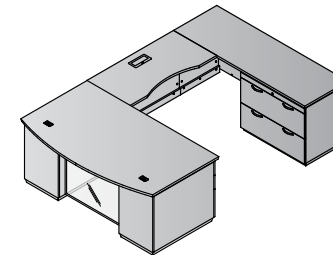

U-Shape w/Right Bridge+Lat. File Credenza Ped
TUXxxx-TYP52R
51.9 cu.ft. 540.9 lbs.

$6,230

Consists of (6 cartons):
TUX-89 72x42 Bow Front Desk Set
6.9 cu.ft. 107.6 lbs. $945
TUX-65L Left BBF Pedestal
13.2 cu.ft. 116 lbs. $1,305
TUX-71R Right False Pedestal
3.5 cu.ft. 39.7 lbs. $495
TUX-70 48x24 Bridge
5.8 cu.ft. 43 lbs. $990
TUX-43 72x24 Credenza Set
6.0 cu.ft. 92.6 lbs. $830
TUX-12NT 2-Drawer Lateral File w/o Top
16.5 cu.ft. 142 lbs. $1,665