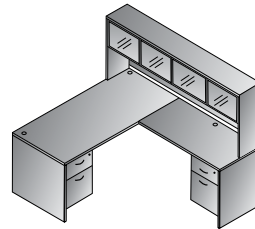

L-Shape w/Hutch 66"x72"
LODxxx-TYP31
16.5 cu. ft. 338.8 lbs.
Consists of: LOD-02,76,46,76,41
LOD41 consists of: LOD-44H,NAP-4DC
$2,305