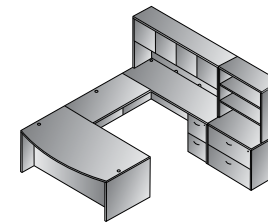

U Shape w/Hutch + Storage 108"x113"
NAPxxx-TYP13
55.5 cu. ft. 889.7 lbs.
Consists of: NAP-89,65,70,43,74,44,12,53
NAP-44 consists of: NAP-44H,4DW
$5,365