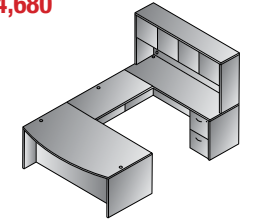

Double Pedestal Desk 71"x35"
NAPxxx-TYP2
20.4 cu. ft. 314.2 lbs.
Consists of: NAP-01,65,74
\$1,945

Double Pedestal Desk 66"x30"
NAPxxx-TYP3
15.7 cu. ft. 256.8 lbs.
Consists of: NAP-02,80,80
\$1,530

Double Pedestal Desk 60"x30"
NAPxxx-TYP4
15.2 cu. ft. 249.1 lbs.
Consists of: NAP-03,80,80
\$1,505

Kneespace Credenza 71"x24"
NAPxxx-TYP5
19.1 cu. ft. 274.6 lbs.
Consists of: NAP-43,65,74
\$1,800

L Shape w/Bow Top Desk 71"x89"
NAPxxx-TYP8
25.1 cu. ft. 415.7 lbs.
Consists of: NAP-89,65,45,74
\$2,505

L Shape 66"x78"
NAPxxx-TYP9
22.9 cu. ft. 378.2 lbs.
Consists of: NAP-02,65,45,74
\$2,260

Right L Shape w/Curved Corner 71"x83"
NAPxxx-TYP10R
25.3 cu. ft. 410.2 lbs.
Consists of: NAP-87R,65,92,74
\$2,545

Executive Office
NAPxxx-TYP11
47.3 cu. ft. 739.9 lbs.
Consists of: NAP-89,65,74,43, 65,74,44
NAP-44 consists of: NAP-44H,4DW
\$4,680