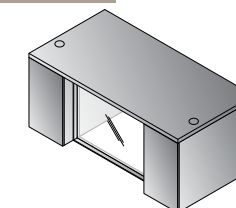

Double Pedestal Desk w/Glass Modesty Panel 71"x36"
NAPxxx-TYP202G
25.3 cu. ft. 306.4 lbs.
Consists of: NAP-201,200,265 (2qty.)
$2,485