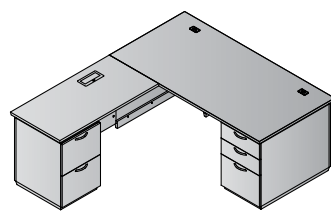

L-Shape w/Left Return 66x78
TUXxxx-TYP9L
32.9 cu.ft. 360.3 lbs.

$4,105

Consists of (5 cartons):
TUX-02 66x30 Desk Set
4.7 cu.ft. 75 lbs. $720
TUX-63R Right BBF Pedestal
11.1 cu.ft. 102.3 lbs. $1,145
TUX-67L Left False Pedestal
2.9 cu.ft. 34.4 lbs. $495
TUX-45L 48x24 Left Return Set
5.2 cu.ft. 65.7 lbs. $710
TUX-75L Left FF Return/Credenza Pedestal
9.0 cu.ft. 82.9 lbs. $1,035