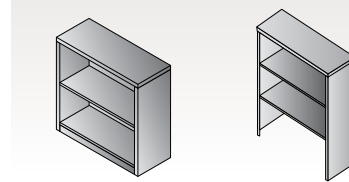

LOD-55-xxx
2-Shelf Bookcase
30"x12"x29"
CU:1.8 WT:47
List Price: **$385**

LOD-53-xxx
Open Hutch
30"x12"x36"
CU:1.8 WT:55.0
List Price: **$300**