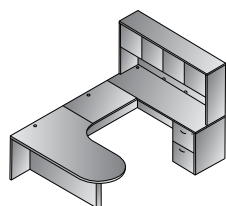

U w/Right Corner Bullet 71"x101"
NAPxxx-TYP18R
29.4 cu. ft. 538 lbs.
Consists of: NAP-57R,93,43,74,44
NAP-44 consists of: NAP-44H,4DW
NAP-57R consists of: NAP-57TR,57PBLK
$3,205