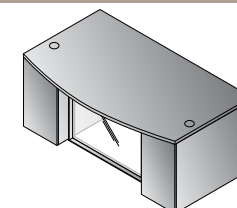

Bow Top Desk 71"x40"
NAPxxx-TYP201
 24.6 cu. ft. 275.6 lbs.
 Consists of: NAP-289,265 (2qty.)
\$2,295

Bow Top Desk w/Glass Modesty Panel 71"x40"
NAPxxx-TYP201G
 25.8 cu. ft. 310.9 lbs.
 Consists of: NAP-289,200,265 (2qty.)
\$2,525