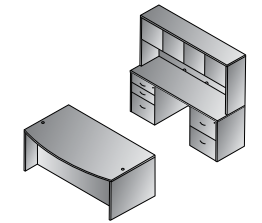

Executive Office
NAPxxx-TYP11
47.3 cu. ft. 739.9 lbs.
Consists of: NAP-89,65,74,43, 65,74,44
NAP-44 consists of: NAP-44H,4DW
$4,680