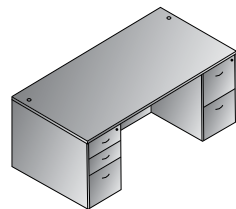

 PM5311B	 PM5311W
(3) A/C Outlets 1 USB Type-A Charging Port 1 USB Type-C Charging Port 6' Cord • UL Listed	
 PM8311W	 PM8311B

Park City (PCW)
Stocked in NJ & TX

Bow Top Desk 71"x41"
NAPxxx-TYP1
21.3 cu. ft. 325.3 lbs.
Consists of: NAP-89,65,74
\$2,065