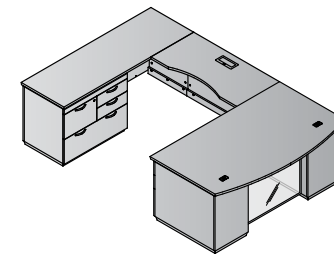

U-Shape w/Left Bridge+MultiFile Ped 72x114
TUXxxx-TYP53L
51.9 cu.ft. 548.8 lbs.

$6,365

Consists of (6 cartons):
TUX-89 72x42 Bow Front Desk Set
6.9 cu.ft. 107.6 lbs. $945
TUX-65R Right BBF Pedestal
13.2 cu.ft. 116 lbs. $1,305
TUX-71L Left False Pedestal
3.5 cu.ft. 39.7 lbs. $495
TUX-70 48x24 Bridge
5.8 cu.ft. 43 lbs. $990
TUX-43 72x24 Credenza Set
6.0 cu.ft. 92.6 lbs. $830
TUX-69NT MultiFile Cabinet w/o Top
16.5 cu.ft. 149.9 lbs. $1,800