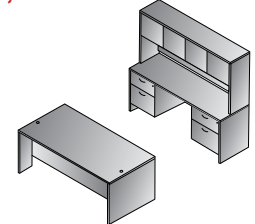

Executive Office
LODxxx-TYP311
25.0 cu. ft. 444.6 lbs.
Consists of: LOD-101,76,76,43, 76,76,44
LOD44 consists of: LOD-44H,NAP-4DW
$3,140