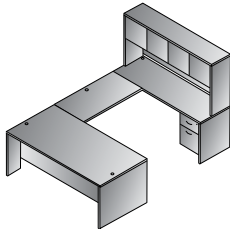

U Shape w/Hutch 71"x98"
LODxxx-TYP312
19.6 cu. ft. 420.4 lbs.
Consists of: LOD-101,76,70,43,76,44
LOD44 consists of: LOD-44H,NAP-4DW
$2,650