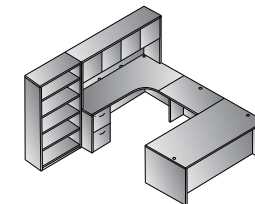

Left U + Bookcase 107"x107"
NAPxxx-TYP14L
42.7 cu. ft. 809.1 lbs.
Consists of: NAP-01,65,93, 82R,74,44,56
NAP-44 consists of: NAP-44H,4DW
$4,530