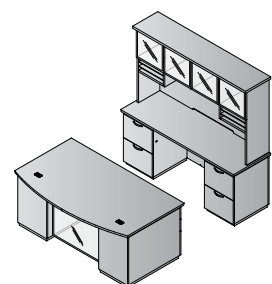

Double Pedestal Desk
TUXxxx-TYP11G
67.3 cu.ft. 794.7 lbs.

$8,635

Consists of (8 cartons):
TUX-89 72x42 Bow Front Desk Set
6.9 cu.ft. 107.6 lbs. $945
TUX-65L Left BBF Pedestal
13.2 cu.ft. 116 lbs. $1,305
TUX-65R Right BBF Pedestal
13.2 cu.ft. 116 lbs. $1,305
TUX-43 72x24 Credenza Set
6.0 cu.ft. 92.6 lbs. $830
TUX-75L Left FF Return/Credenza Pedestal
9.0 cu.ft. 82.9 lbs. $1,035
TUX-75R Right FF Return/Credenza Pedestal
9.0 cu.ft. 82.9 lbs. $1,035
TUX-44H 72" Hutch w/o Doors
8.2 cu.ft. 168.5 lbs. $1,710
TUX-4DG Glass/Aluminum Doors (Set of 4)
1.6 cu.ft. 28.2 lbs. $470