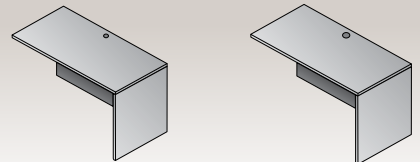

RETURNS

LOD-45-xxx
Return Shell
48"x24"x29"
CU:1.99 WT:55
List Price: **$330**

LOD-46-xxx
Return Shell
42"x20"x29"
CU:1.5 WT:43
List Price: **$270**