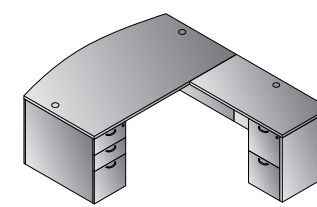

L-Shape w/Bow Top Desk 71"x88"
NAPxxx-TYP208
29.7 cu. ft. 389.2 lbs.
Consists of: NAP-289,265,271,45,74
$2,845