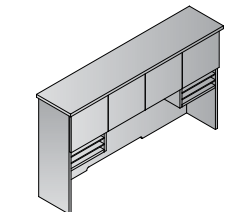

72" Hutch with Wood Doors 72x16x42H
TUXxxx-44
9.5 cu.ft. 190.5 lbs. **$1,955**

Consists of (2 cartons):
TUX-44H 72" Hutch w/o Doors
8.2 cu.ft. 168.5 lbs. $1,710
TUX-4DW Wood Doors (Set of 4)
1.2 cu.ft. 22.1 lbs. $245