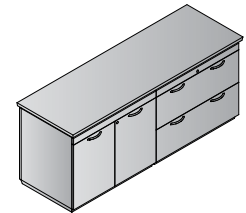

Lateral File/Storage Credenza 72x24
TUXxxx-TYP205
39 cu.ft. 341.8 lbs. **$3,935**

Consists of (3 cartons):
TUX-43 72x24 Credenza Set
6.0 cu.ft. 92.6 lbs. $830
TUX-12NT 2-Drawer Lateral File w/o Top
16.5 cu.ft. 142 lbs. $1,665
TUX-13NT 2-Door Storage Cabinet w/o Top
16.5 cu.ft. 107.2 lbs. $1,440