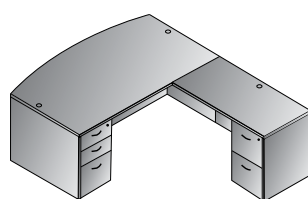

L Shape w/Bow Top Desk 71"x89"
NAPxxx-TYP8
25.1 cu. ft. 415.7 lbs.
Consists of: NAP-89,65,45,74
$2,505