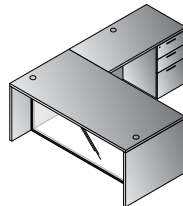

L-Shape w/Glass Modesty Panel
71"x84"
NAPxxx-TYP29G
19.3 cu. ft. 386.9 lbs.
Consists of: NAP-01,45,65,88
$2,385