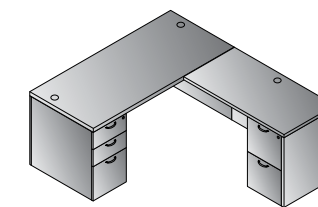

L-Shape w/Bow Top Desk 71"x88"
NAPxxx-TYP208
 29.7 cu. ft. 389.2 lbs.
 Consists of: NAP-289,265,271,45,74
\$2,845

L-Shape w/Bow Top Desk and Glass Modesty Panel 71"x88"
NAPxxx-TYP208G
 30.9 cu. ft. 420.1 lbs.
 Consists of: NAP-289,200,265,271,45,74
\$3,075