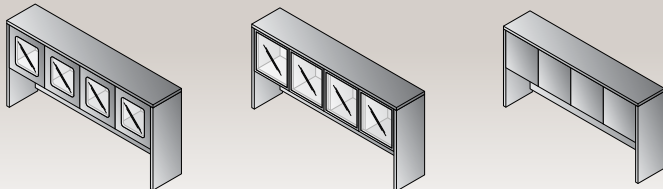

HUTCHES

LODxxx-41
Overhead with Wood/Glass
Doors
71"x14"x36"
CU:4.9 WT:118
Consists of:
LOD-44H & NAP-4DC
List Price: **\$810**

LODxxx-42
Overhead with
Aluminum/Glass Doors
71"x14"x36"
CU:5.1 WT:114
Consists of:
LOD-44H & NAP-4DG
List Price: **\$830**