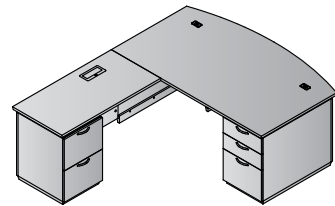

\$2,195

3-Shelf Bookcase/Open Hutch 36x16x42H
TUX-55-xxx
 5.5 cu.ft. 104.1 lbs.
 Not available in WHTSGW

\$820

5-Shelf Bookcase 36x16x72H
TUX-56-xxx
 8.6 cu.ft. 155.2 lbs.
 Not available in WHTSGW

\$1,285