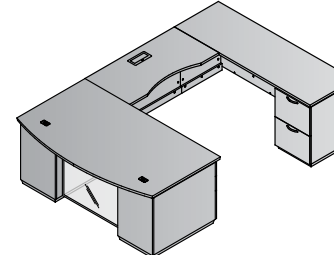

U-Shape w/Bridge on Right 72x114
TUXxxx-TYP22R
44.4 cu.ft. 481.8 lbs.

$5,600

Consists of (6 cartons):
TUX-89 72x42 Bow Front Desk Set
6.9 cu.ft. 107.6 lbs. $945
TUX-65L Left BBF Pedestal
13.2 cu.ft. 116 lbs. $1,305
TUX-71R Right False Pedestal
3.5 cu.ft. 39.7 lbs. $495
TUX-70 48x24 Bridge
5.8 cu.ft. 43 lbs. $990
TUX-43 72x24 Credenza Set
6.0 cu.ft. 92.6 lbs. $830
TUX-75R Right FF Return/Credenza Pedestal
9.0 cu.ft. 82.9 lbs. $1,035