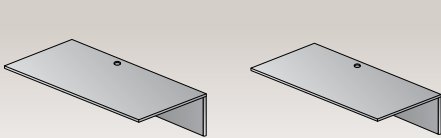

BRIDGES

LOD-70-xxx
Bridge
48"x24"x29"
CU:1.64 WT:43
List Price: **$250**

LOD-71-CHY
Bridge - Cherry
42"x20"x29"
CU:1.24 WT:35
List Price: **$195**