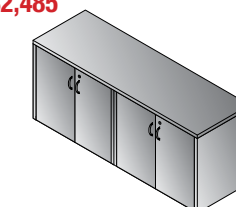

4-Door Storage Credenza 71"x23"
NAPxxx-TYP207
10.9 cu. ft. 284.5 lbs.
Consists of: NAP-T1213,13 (2qty.)
$1,510