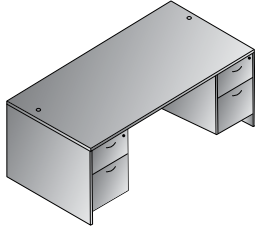

Double Pedestal Desk 71"x35"
LODxxx-TYP2
11.2 cu. ft. 191.4 lbs.
Consists of: LOD-01,76,76
$1,295