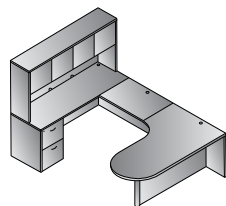

U w/Left Corner Bullet 71"x101"
NAPxxx-TYP18L
29.4 cu. ft. 538 lbs.
Consists of: NAP-57L,93,43,74,44
NAP-44 consists of: NAP-44H,4DW
NAP-57L consists of: NAP-57TL,57PBLK
$3,205