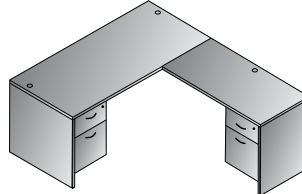

L-Shape 66"x78"
LODxxx-TYP9
11.9 cu. ft. 228.8 lbs.
Consists of: LOD-02,76,45,76
$1,555