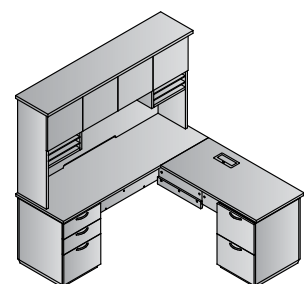

Right L + Hutch 72x72
TUXxxx-TYP231R
38.6 cu.ft. 519 lbs.

$5,565

Consists of (6 cartons):
TUX-43 72x24 Credenza Set
6.0 cu.ft. 92.6 lbs. $830
TUX-66L Left BBF Return/Credenza Pedestal
9.0 cu.ft. 87.3 lbs. $1,035
TUX-45R 48x24 Right Return Set
5.2 cu.ft. 65.7 lbs. $710
TUX-75R Right FF Return/Credenza Pedestal
9.0 cu.ft. 82.9 lbs. $1,035
TUX-44H 72" Hutch w/o Doors
8.2 cu.ft. 168.5 lbs. $1,710
TUX-4DW Wood Doors (Set of 4)
1.2 cu.ft. 22.1 lbs. $245