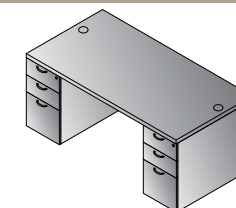

Bow Top Desk 71"x40"
NAPxxx-TYP201
 24.6 cu. ft. 275.6 lbs.
 Consists of: NAP-289,265 (2qty.)
\$2,295

Bow Top Desk w/Glass Modesty Panel 71"x40"
NAPxxx-TYP201G
 25.8 cu. ft. 310.9 lbs.
 Consists of: NAP-289,200,265 (2qty.)
\$2,525