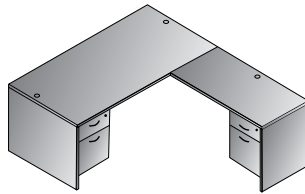

L-Shape Desk 71"x78"
LODxxx-TYP308
12.4 cu. ft. 235.4 lbs.
Consists of: LOD-101,76,45,76
$1,600