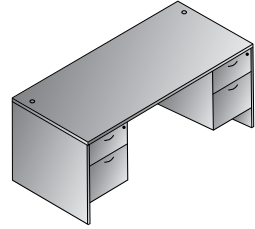

Double Pedestal Desk 66"x30"
LODxxx-TYP3
10.3 cu. ft. 171.6 lbs.
Consists of: LOD-02,76,76
$1,225