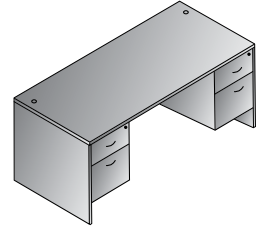

Double Pedestal Desk 60"x30"
LODxxx-TYP4
10.0 cu. ft. 165 lbs.
Consists of: LOD-03,76,76
$1,190