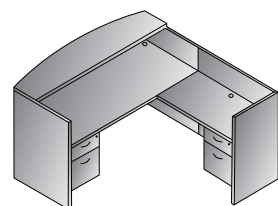

NAPSGW-TYP19

Reception Station 71"x77"x42"H
NAPxxx-TYP19
22.2 cu. ft. 418.8 lbs.
Consists of: NAP-122,80,125,76
$2,370