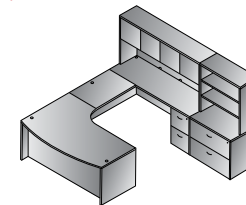

Right U w/Corner + Storage 107"x107"
NAPxxx-TYP15R
56.0 cu. ft. 886.4 lbs.
Consists of: NAP-87R,65,93,43, 74,44,12,53
NAP-44 consists of: NAP-44H,4DW
$5,430