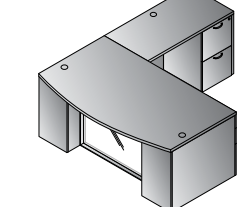

L-Shape w/Bow Top Desk and Glass Modesty Panel 71"x88"
NAPxxx-TYP208G
30.9 cu. ft. 420.1 lbs.
Consists of: NAP-289,200,265,271,45,74
$3,075