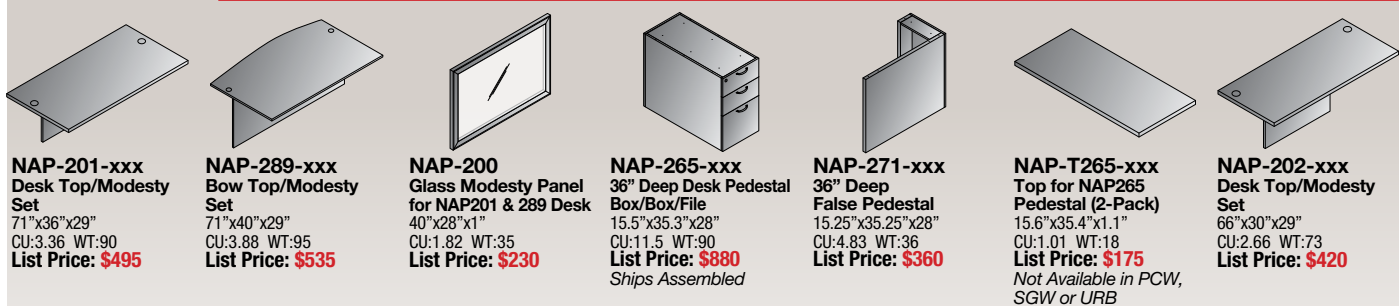

L-Shape w/Bow Top Desk 71"x88"
NAPxxx-TYP208
 29.7 cu. ft. 389.2 lbs.
 Consists of: NAP-289,265,271,45,74
\$2,845

L-Shape w/Bow Top Desk and Glass Modesty Panel 71"x88"
NAPxxx-TYP208G
 30.9 cu. ft. 420.1 lbs.
 Consists of: NAP-289,200,265,271,45,74
\$3,075

L-Shape 66"x78"
NAPxxx-TYP209
 26.2 cu. ft. 358.3 lbs.
 Consists of: NAP-202,263,267,45,74
\$2,590

30"D Freestanding Pedestal
NAPxxx-TYP263
 9.6 cu. ft. 101.4 lbs.
 Consists of: NAP-263,T263
 Not available in PCW, SGW or URB
\$915

Finish Key

STEPFRONT

All Napa items have achieved GREENGUARD Certification

Casegoods IN STOCK

Napa modular laminate casegoods provide extensive selection, capability and value. Contract-grade, thermally fused laminates with 1-1/8" tops and 1" end panels. Impact-resistant, 3mm triple-groove reeded edges. Common grain direction on worksurfaces. Matching drawer interiors. Drawers feature 5-sided construction and pre-installed metal filing hardware. CARB Phase 2 & TSCA Title VI compliant.