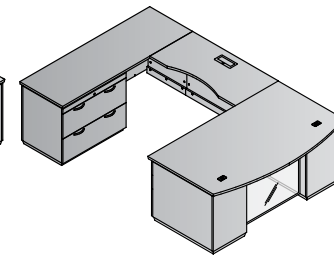

U-Shape w/Left Bridge+Lat. File Ped 72x114
TUXxxx-TYP52L
51.9 cu.ft. 540.9 lbs.

$6,230

Consists of (6 cartons):
TUX-89 72x42 Bow Front Desk Set
6.9 cu.ft. 107.6 lbs. $945
TUX-65R Right BBF Pedestal
13.2 cu.ft. 116 lbs. $1,305
TUX-71L Left False Pedestal
3.5 cu.ft. 39.7 lbs. $495
TUX-70 48x24 Bridge
5.8 cu.ft. 43 lbs. $990
TUX-43 72x24 Credenza Set
6.0 cu.ft. 92.6 lbs. $830
TUX-12NT 2-Drawer Lateral File w/o Top
16.5 cu.ft. 142 lbs. $1,665