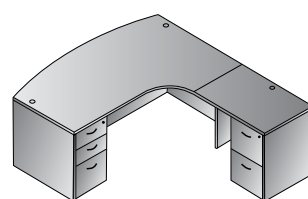

Right L Shape w/Curved Corner 71"x83"
NAPxxx-TYP10R
25.3 cu. ft. 410.2 lbs.
Consists of: NAP-87R,65,92,74
$2,545