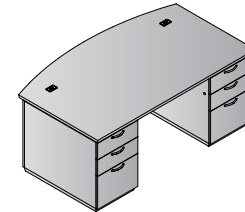

Bow Front Double Ped Desk 72x42
TUXxxx-TYP1
33.4 cu.ft. 339.6 lbs. **$3,555**

Consists of (3 cartons):
TUX-89 72x42 Bow Front Desk Set
6.9 cu.ft. 107.6 lbs. $945
TUX-65L Left BBF Pedestal
13.2 cu.ft. 116 lbs. $1,305
TUX-65R Right BBF Pedestal
13.2 cu.ft. 116 lbs. $1,305