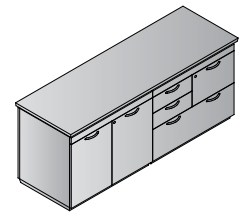

MultiFile/Storage Credenza 72x24
TUXxxx-TYP204
39 cu.ft. 349.7 lbs. **$4,070**

Consists of (3 cartons):
TUX-43 72x24 Credenza Set
6.0 cu.ft. 92.6 lbs. $830
TUX-69NT MultiFile Cabinet w/o Top
16.5 cu.ft. 149.9 lbs. $1,800
TUX-13NT 2-Door Storage Cabinet w/o Top
16.5 cu.ft. 107.2 lbs. $1,440