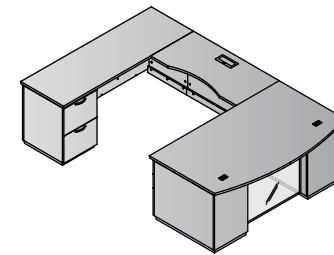

U-Shape w/Bridge on Left 72x114
TUXxxx-TYP22L
44.4 cu.ft. 481.8 lbs.

$5,600

Consists of (6 cartons):
TUX-89 72x42 Bow Front Desk Set
6.9 cu.ft. 107.6 lbs. $945
TUX-65R Right BBF Pedestal
13.2 cu.ft. 116 lbs. $1,305
TUX-71L Left False Pedestal
3.5 cu.ft. 39.7 lbs. $495
TUX-70 48x24 Bridge
5.8 cu.ft. 43 lbs. $990
TUX-43 72x24 Credenza Set
6.0 cu.ft. 92.6 lbs. $830
TUX-75L Left FF Return/Credenza Pedestal
9.0 cu.ft. 82.9 lbs. $1,035