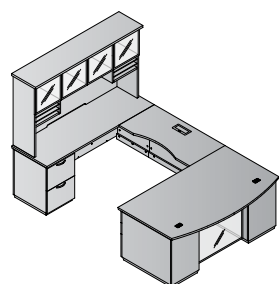

U-Shape w/Bridge on Left + Hutch 72x114
TUXxxx-TYP12LG
54.3 cu.ft. 678.5 lbs.

$7,780

Consists of (8 cartons):
TUX-89 72x42 Bow Front Desk Set
6.9 cu.ft. 107.6 lbs. $945
TUX-65L Left BBF Pedestal
13.2 cu.ft. 116 lbs. $1,305
TUX-71L Left False Pedestal
3.5 cu.ft. 39.7 lbs. $495
TUX-70 48x24 Bridge
5.8 cu.ft. 43 lbs. $990
TUX-43 72x24 Credenza Set
6.0 cu.ft. 92.6 lbs. $830
TUX-75L Left FF Return/Credenza Pedestal
9.0 cu.ft. 82.9 lbs. $1,035
TUX-44H 72" Hutch w/o Doors
8.2 cu.ft. 168.5 lbs. $1,710
TUX-4DG Glass/Aluminum Doors (Set of 4)
1.6 cu.ft. 28.2 lbs. $470