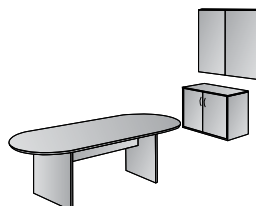

Conference Group 3-Pcs.
NAPxxx-TYP20
24.8 cu. ft. 408.9 lbs.
Consists of: NAP-36,13,100
$2,720