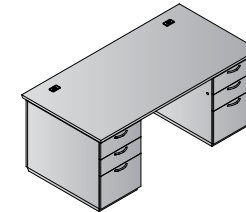

DKR Dark Roast

SGW Slate Grey

White Tops | Slate Grey Bases

Bow Front Double Ped Desk 72x42
TUXxxx-TYP1
 33.4 cu.ft. 339.6 lbs. **\$3,555**

Consists of (3 cartons):
TUX-89 72x42 Bow Front Desk Set
 6.9 cu.ft. 107.6 lbs. \$945
TUX-65L Left BBF Pedestal
 13.2 cu.ft. 116 lbs. \$1,305
TUX-65R Right BBF Pedestal
 13.2 cu.ft. 116 lbs. \$1,305