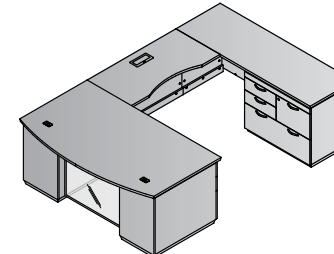

U-Shape w/Left Bridge+MultiFile Ped 72x114
TUXxxx-TYP53L
51.9 cu.ft. 548.8 lbs.

U-Shape w/Right Bridge+MultiFile Ped 72x114
TUXxxx-TYP53R
51.9 cu.ft. 548.8 lbs.