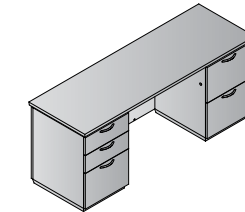

Double Pedestal Credenza 72x24
TUXxxx-TYP5
24 cu.ft. 262.8 lbs. **$2,900**

Consists of (3 cartons):
TUX-43 72x24 Credenza Set
6.0 cu.ft. 92.6 lbs. $830
TUX-66L Left BBF Return/Credenza Pedestal
9.0 cu.ft. 87.3 lbs. $1,035
TUX-75R Right FF Return/Credenza Pedestal
9.0 cu.ft. 82.9 lbs. $1,035