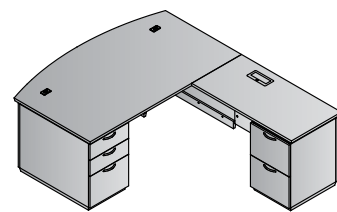

L-Shape w/Bow Front Desk + Right Return 72x90
TUXxxx-TYP8R
37.9 cu.ft. 411.9 lbs.

$4,490

Consists of (5 cartons):
TUX-89 72x42 Bow Front Desk Set
6.9 cu.ft. 107.6 lbs. $945
TUX-65L Left BBF Pedestal
13.2 cu.ft. 116 lbs. $1,305
TUX-71R Right False Pedestal
3.5 cu.ft. 39.7 lbs. $495
TUX-45R 48x24 Right Return Set
5.2 cu.ft. 65.7 lbs. $710
TUX-75R Right FF Return/Credenza Pedestal
9.0 cu.ft. 82.9 lbs. $1,035