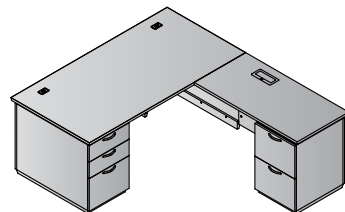

L-Shape w/Right Return 66x78
TUXxxx-TYP9R
32.9 cu.ft. 360.3 lbs.

$4,105

Consists of (5 cartons):
TUX-02 66x30 Desk Set
4.7 cu.ft. 75 lbs. $720
TUX-63L Left BBF Pedestal
11.1 cu.ft. 102.3 lbs. $1,145
TUX-67R Right False Pedestal
2.9 cu.ft. 34.4 lbs. $495
TUX-45R 48x24 Right Return Set
5.2 cu.ft. 65.7 lbs. $710
TUX-75R Right FF Return/Credenza Pedestal
9.0 cu.ft. 82.9 lbs. $1,035