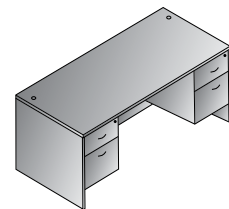

Double Pedestal Desk 60"x30"
NAPxxx-TYP4
15.2 cu. ft. 249.1 lbs.
Consists of: NAP-03,80,80
$1,505