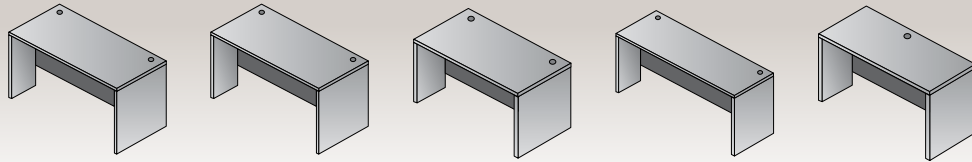

2 Power / 2 USB Unit
TUXPOW1
\$295
 0.4 cu.ft. 2.0 lbs.
 Includes 10' cord

Standard dual-power/dual-USB stations included with 48" square table tops.

Lodi

Espresso

Urban Walnut

DESKS

LOD-01-xxx
Desk Shell
71"x35"x29"
CU:4.28 WT:118
List Price: **\$555**