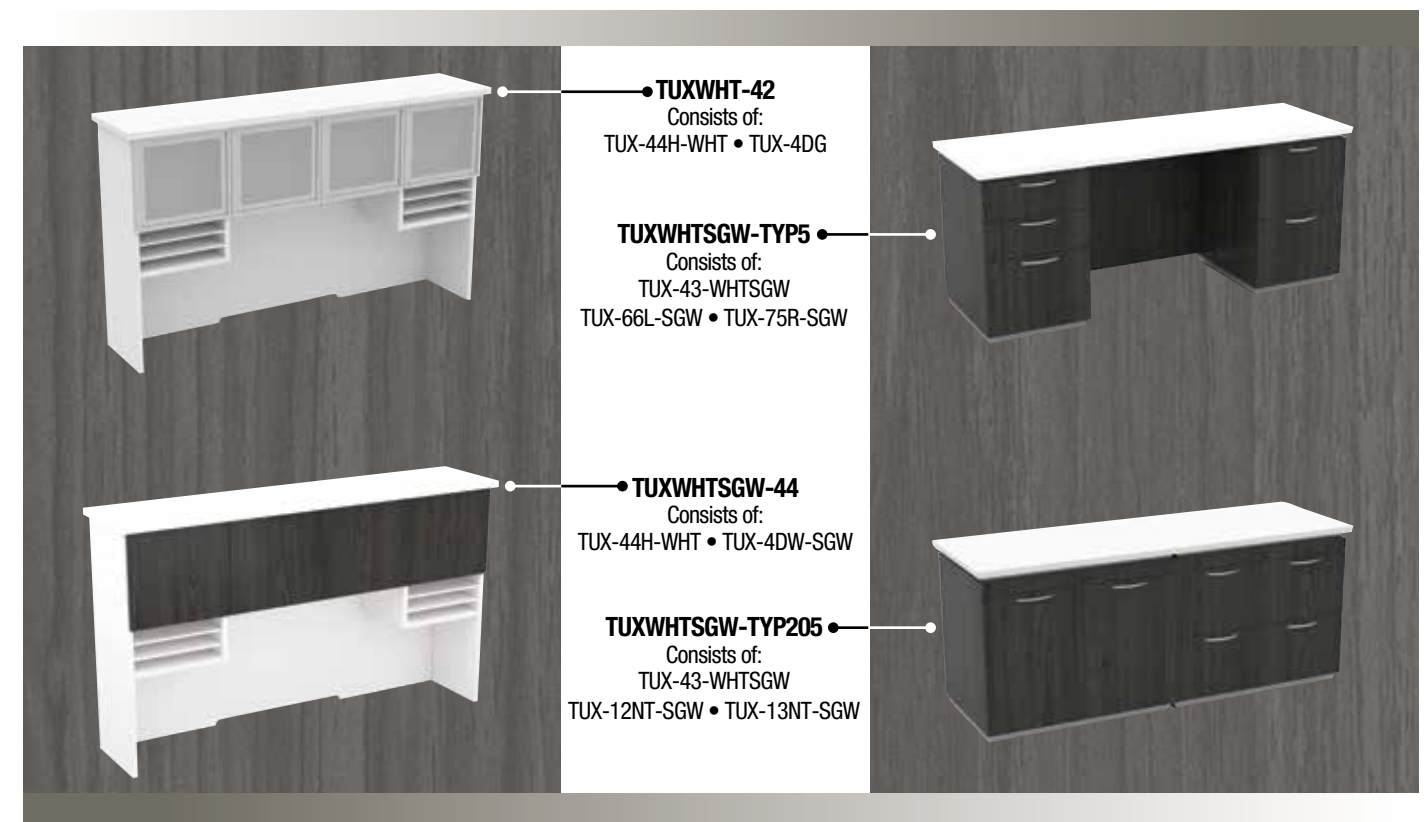

TUXWHTSGW-TYP12RG

TUXWHT-42
Consists of:
TUX-44H-WHT • TUX-4DG

TUXWHTSGW-TYP5
Consists of:
TUX-43-WHTSGW
TUX-66L-SGW • TUX-75R-SGW

TUXWHTSGW-44
Consists of:
TUX-44H-WHT • TUX-4DW-SGW

TUXWHTSGW-TYP205
Consists of:
TUX-43-WHTSGW
TUX-12NT-SGW • TUX-13NT-SGW