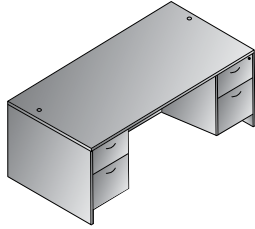

Double Pedestal Desk 71"x30"
LODxxx-TYP301
10.8 cu. ft. 178.2 lbs.
Consists of: LOD-101,76,76
$1,270