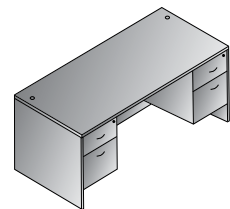

Double Pedestal Desk 66"x30"
NAPxxx-TYP3
15.7 cu. ft. 256.8 lbs.
Consists of: NAP-02,80,80
$1,530