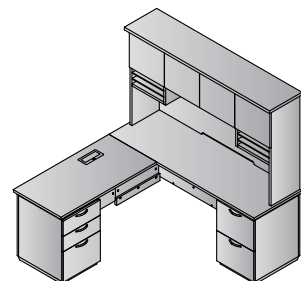

Left L + Hutch 72x72
TUXxxx-TYP231L
38.6 cu.ft. 519 lbs.

$5,565

Consists of (6 cartons):
TUX-43 72x24 Credenza Set
6.0 cu.ft. 92.6 lbs. $830
TUX-75R Right FF Return/Credenza Pedestal
9.0 cu.ft. 82.9 lbs. $1,035
TUX-45L 48x24 Left Return Set
5.2 cu.ft. 65.7 lbs. $710
TUX-66L Left BBF Return/Credenza Pedestal
9.0 cu.ft. 87.3 lbs. $1,035
TUX-44H 72" Hutch w/o Doors
8.2 cu.ft. 168.5 lbs. $1,710
TUX-4DW Wood Doors (Set of 4)
1.2 cu.ft. 22.1 lbs. $245