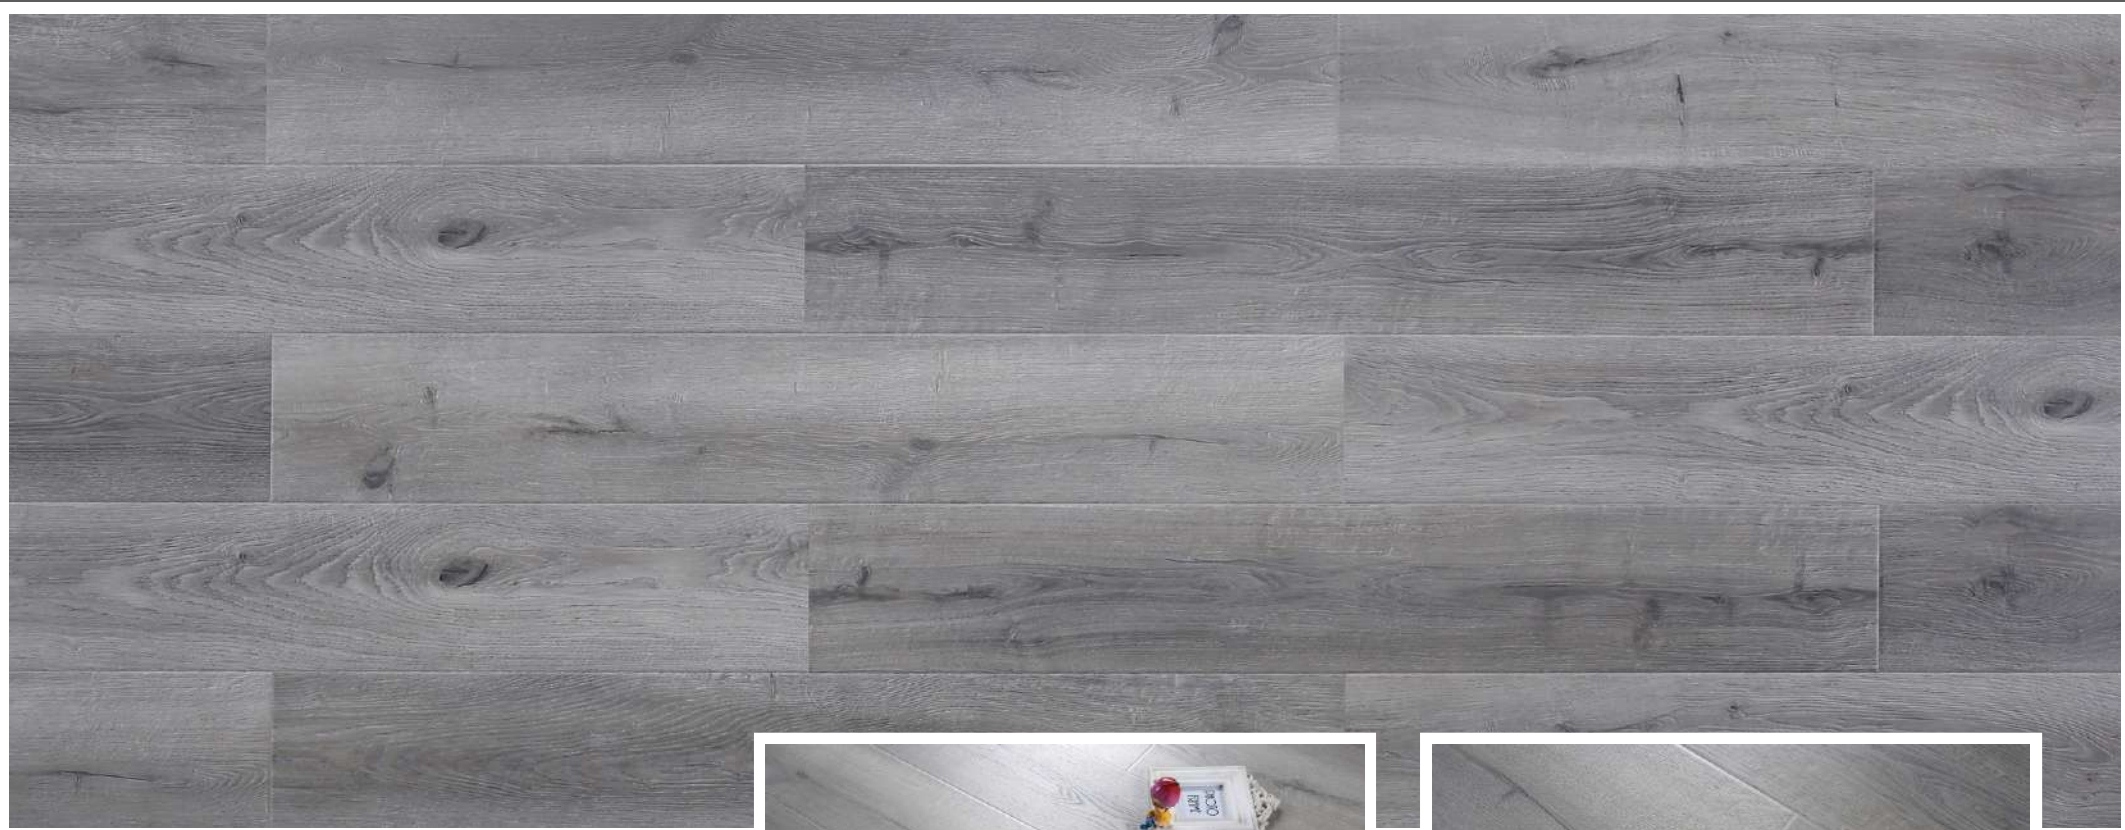

heritage
COLLECTION

#9933 Chevalier

12mm | AC5
Waxed Locking | Aqua Protect

HOLZ PARKET