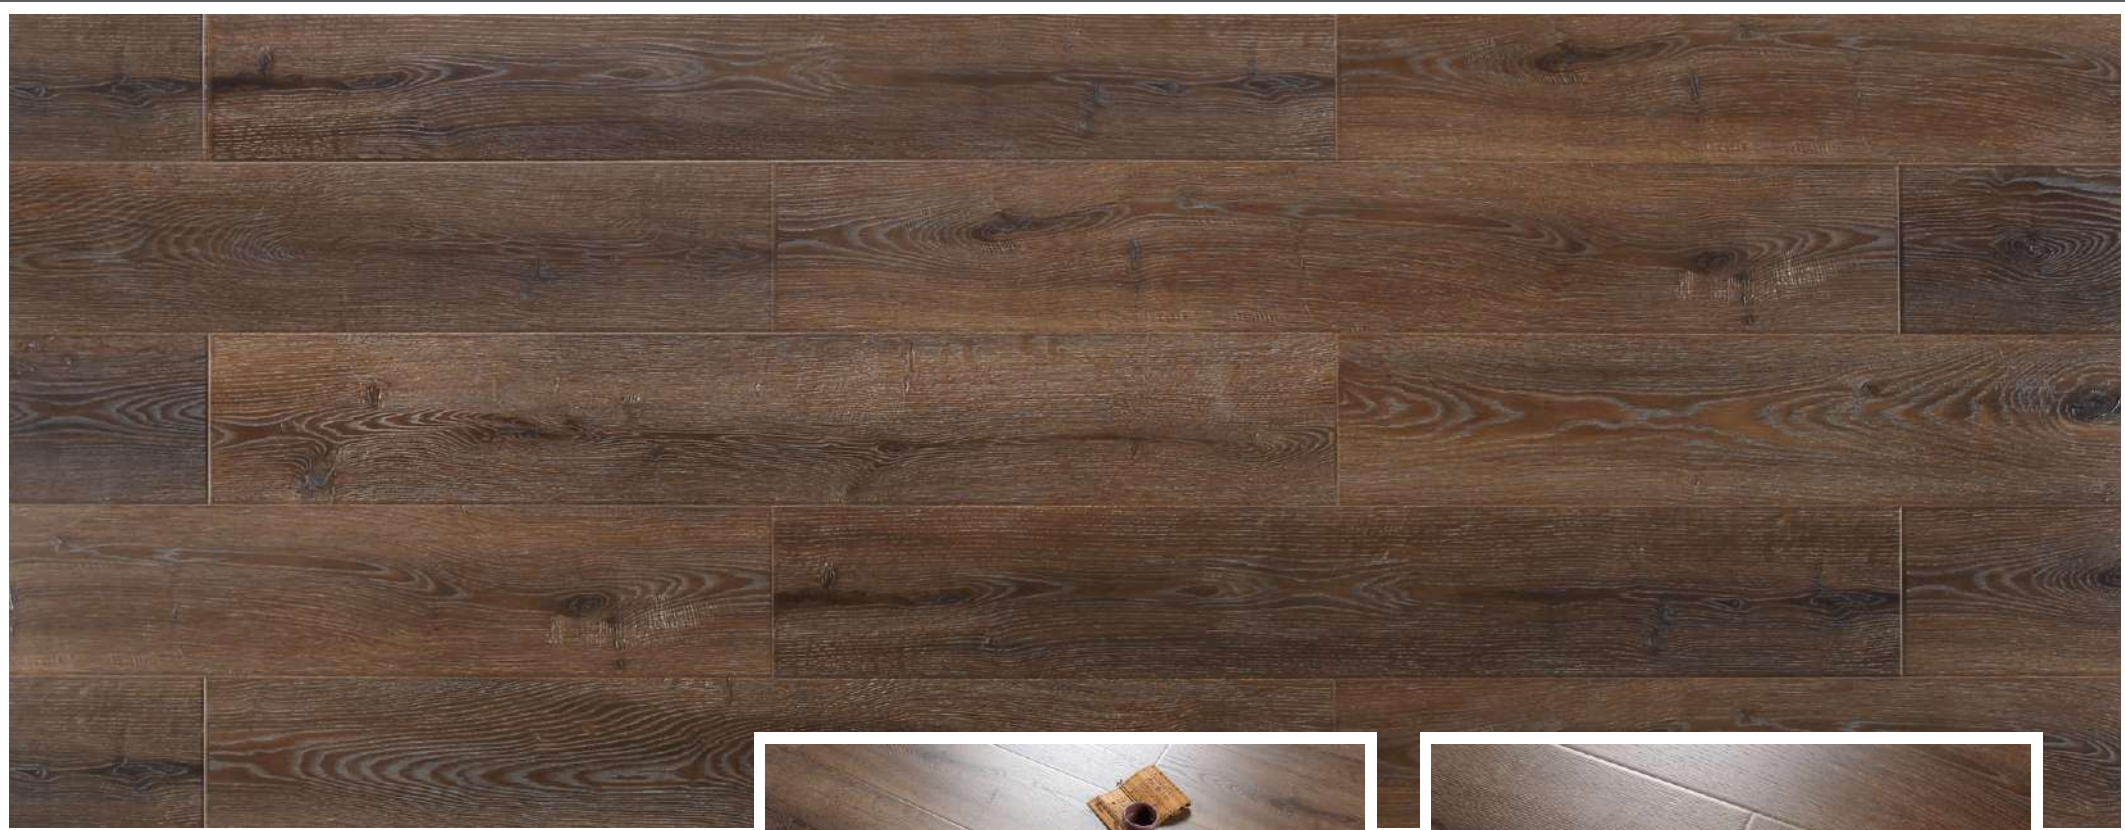

heritage
COLLECTION

#9935 Coal

12mm | AC5
Waxed Locking | Aqua Protect

HOLZ PARKET