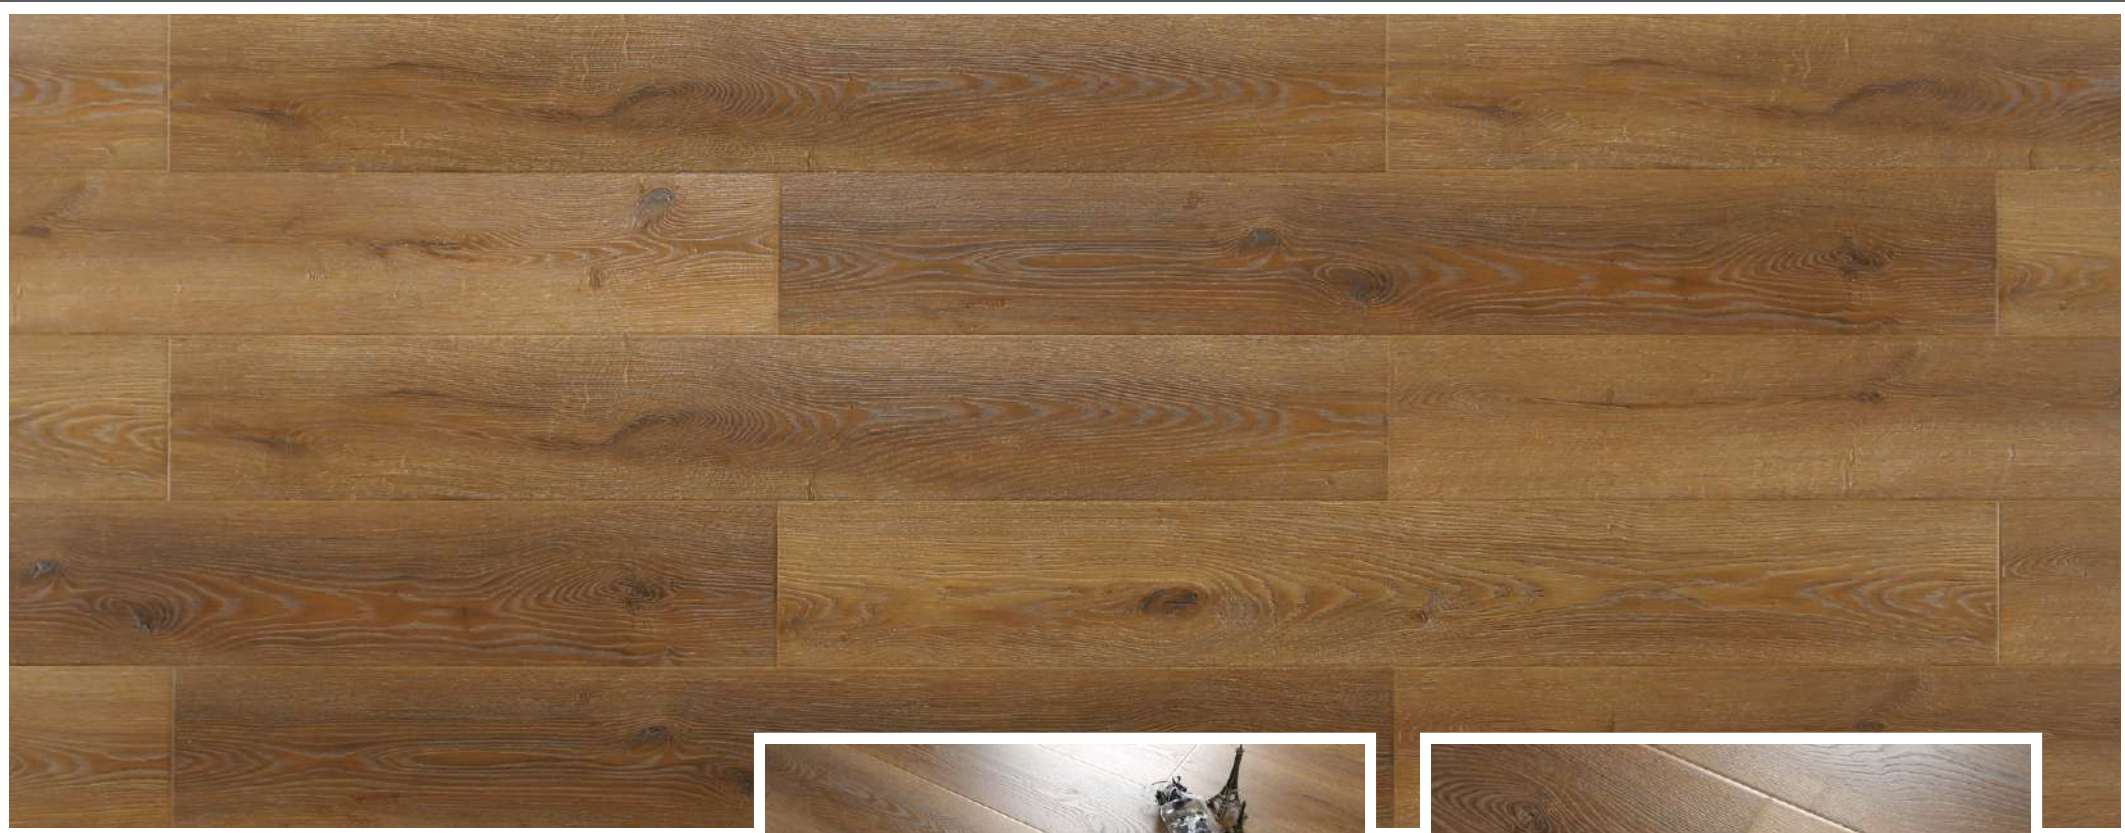

REAL WOOD
SHREACK
heritage
COLLECTION
FLOORING

12mm | AC5
Waxed Locking | Aqua Protect

heritage
COLLECTION

#9931 Dawn

12mm | AC5
Waxed Locking | Aqua Protect

HOLZ  PARKET

heritage
COLLECTION

#9932 Bravone

12mm | AC5
Waxed Locking | Aqua Protect

HOLZ  PARKET

heritage
COLLECTION

#9933 Chevalier

12mm | AC5
Waxed Locking | Aqua Protect

HOLZ  PARKET

heritage
COLLECTION

#9934 Mozzano

12mm | AC5
Waxed Locking | Aqua Protect

HOLZ  PARKET

REAL WOOD
SURFACE
heritage
COLLECTION
FLOORING

12mm | AC5
Waxed Locking | Aqua Protect