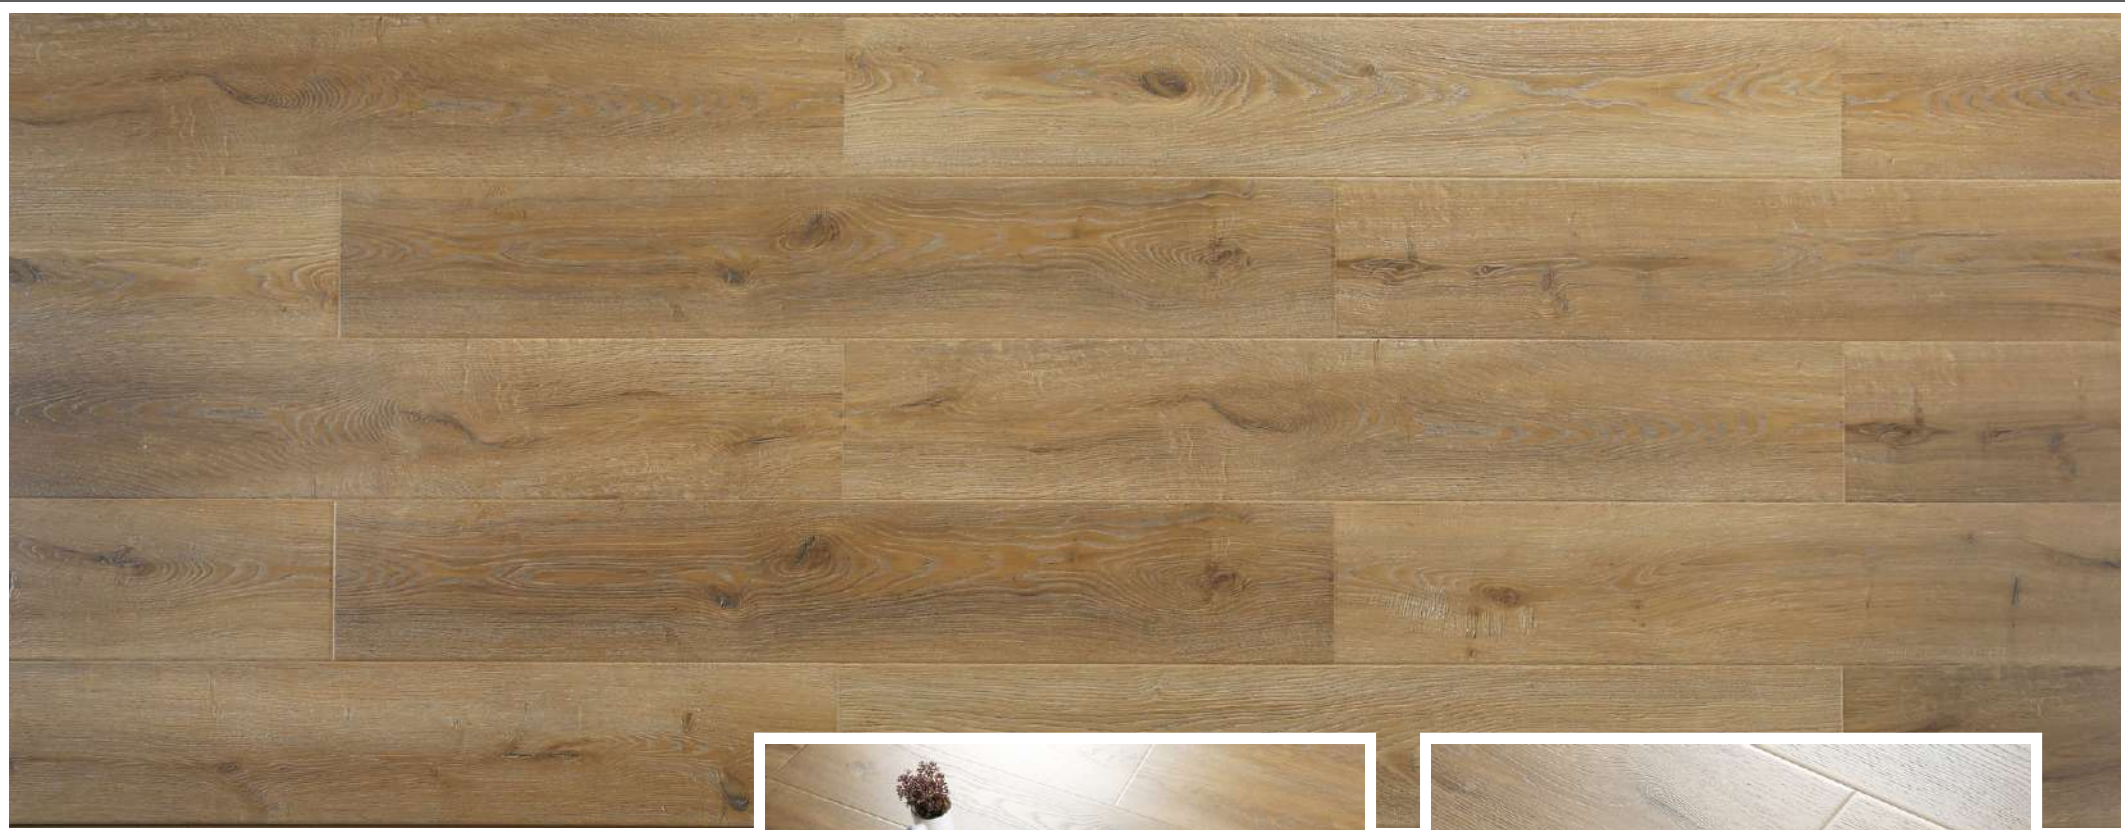

REAL WOOD
SHREACK
heritage
COLLECTION
FLOORING

12mm | AC5
Waxed Locking | Aqua Protect

heritage
COLLECTION

#9931 Dawn

12mm | AC5
Waxed Locking | Aqua Protect

HOLZ  PARKET

heritage
COLLECTION

#9932 Bravone

12mm | AC5
Waxed Locking | Aqua Protect

HOLZ  PARKET

REAL WOOD
SURFACE
heritage
COLLECTION
FLOORING

12mm | AC5
Waxed Locking | Aqua Protect