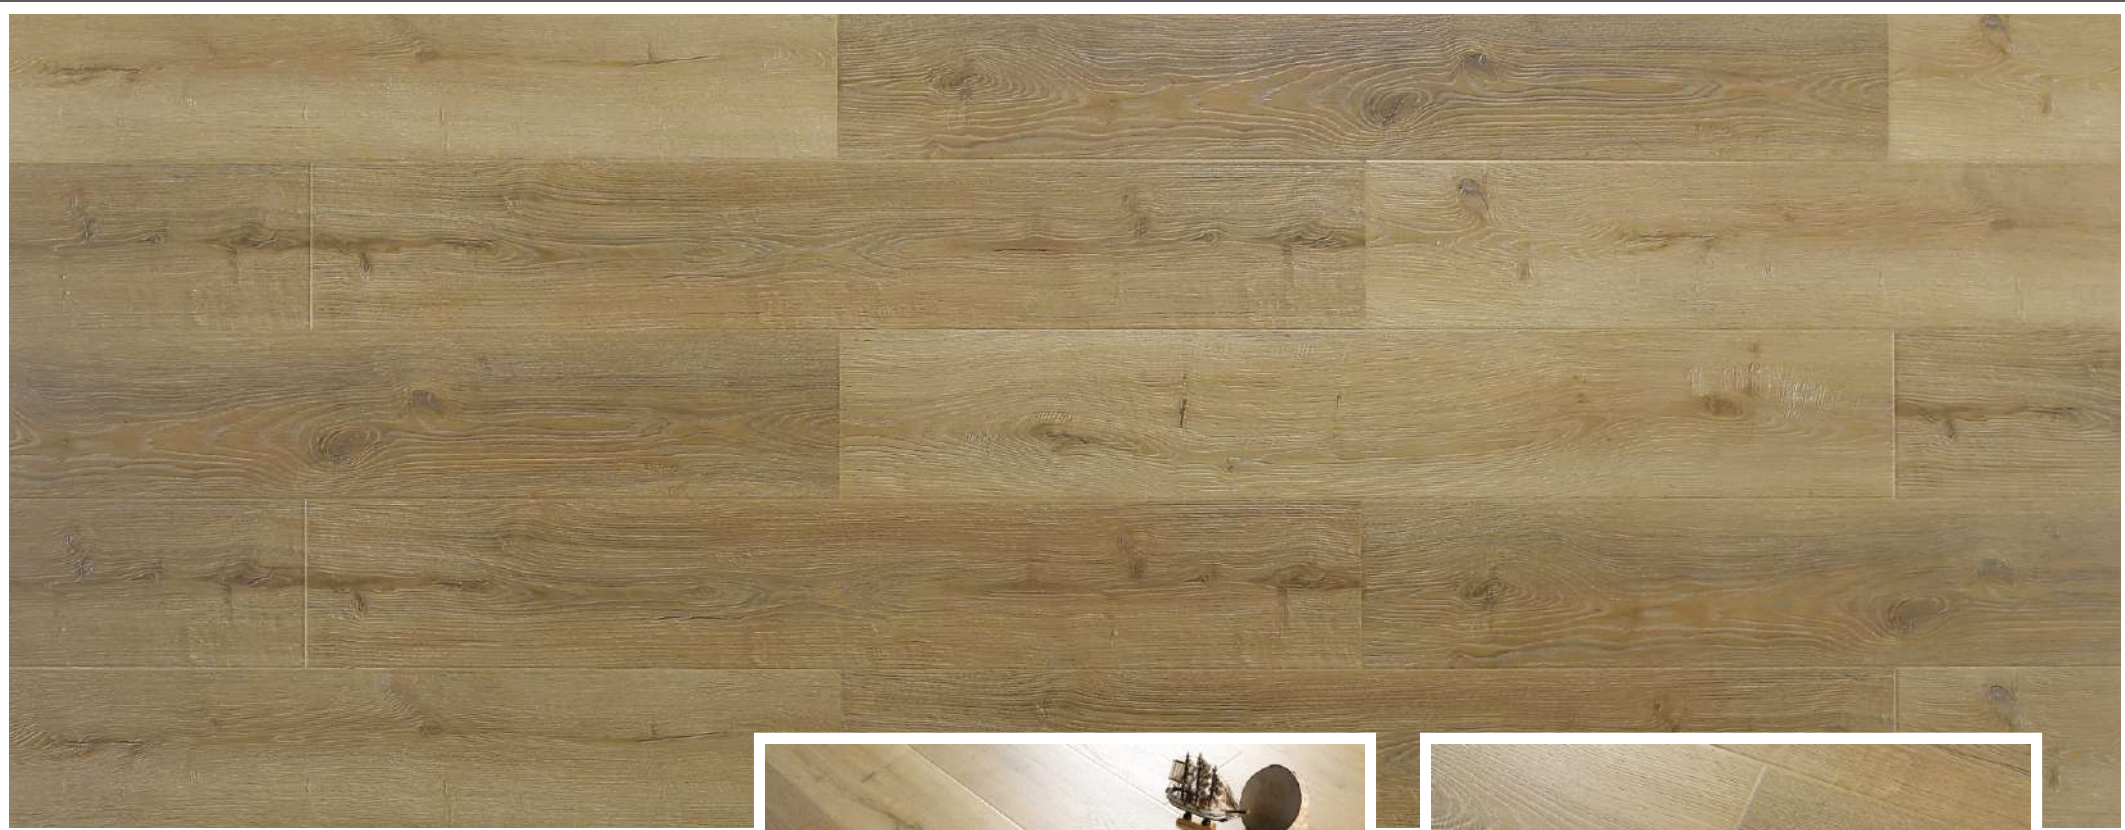

12mm | AC5
Waxed Locking | Aqua Protect

HOLZ  PARKET

heritage
COLLECTION

#9935 Coal

12mm | AC5
Waxed Locking | Aqua Protect

HOLZ  PARKET

heritage
COLLECTION

#9936 Faber

12mm | AC5
Waxed Locking | Aqua Protect

HOLZ  PARKET

REAL WOOD
SURFACE
heritage
COLLECTION
FLOORING

12mm | AC5
Waxed Locking | Aqua Protect