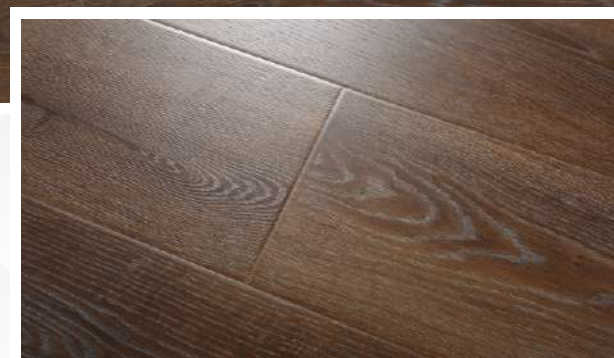

heritage
COLLECTION

#9935 Coal

12mm | AC5
Waxed Locking | Aqua Protect

HOLZ PARKET