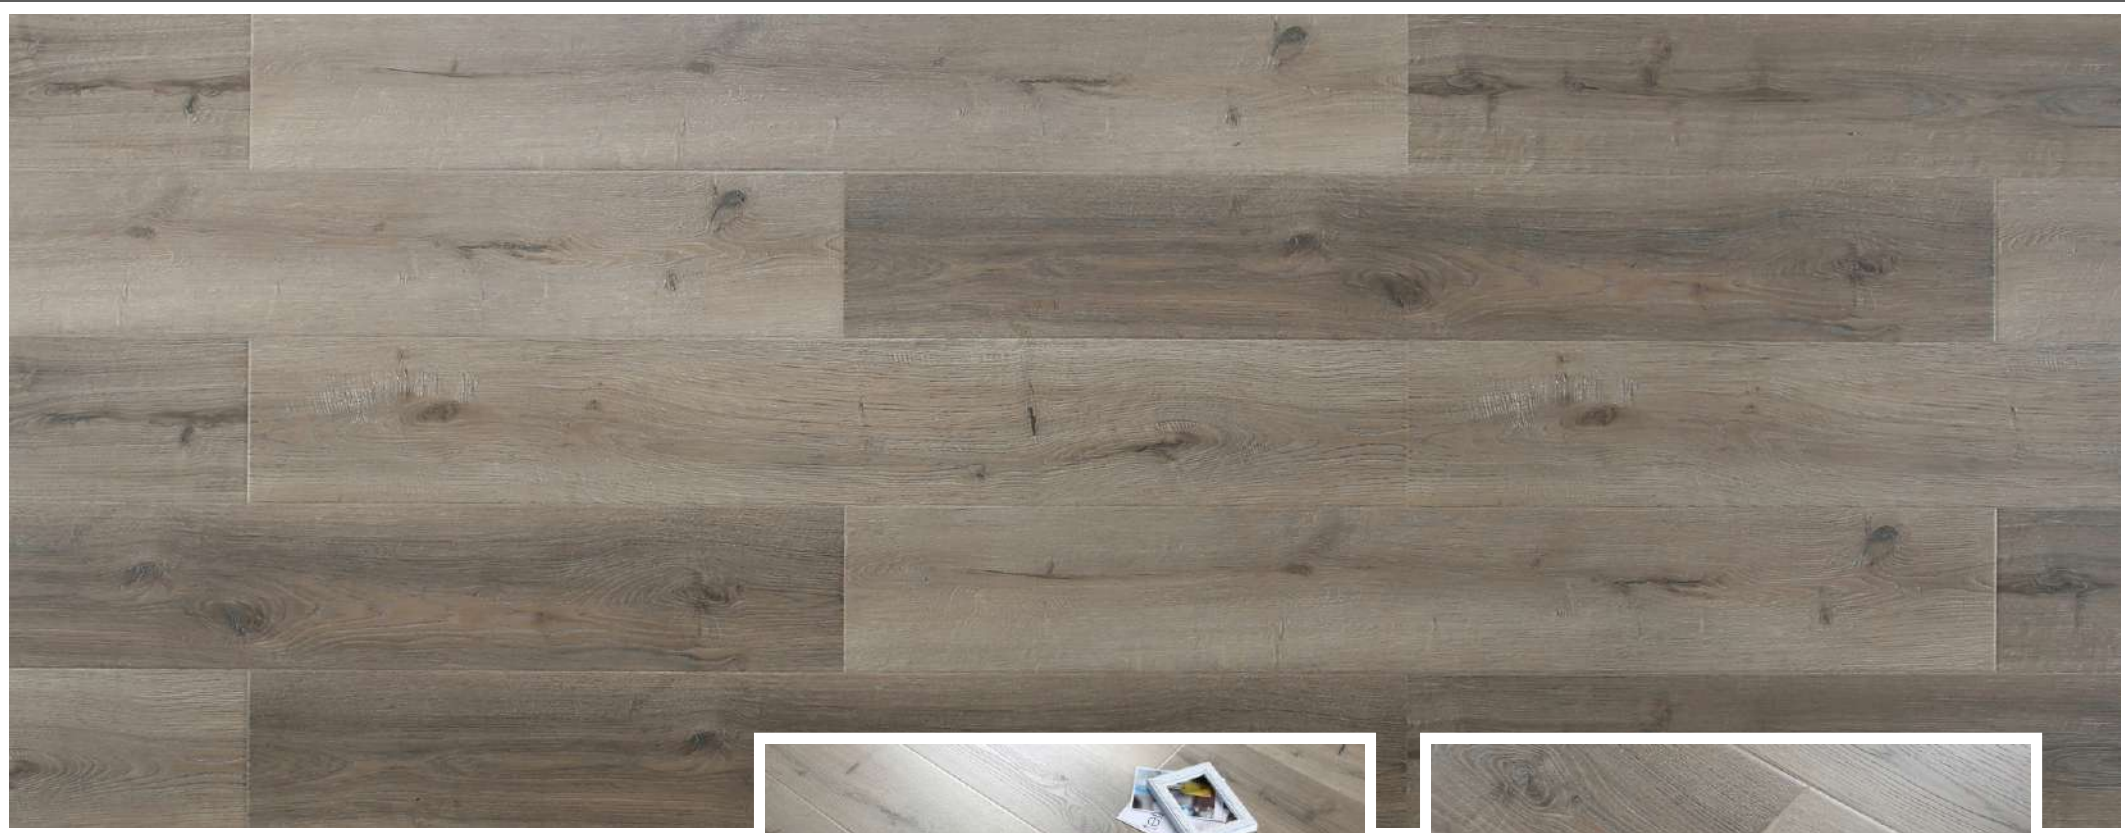

REAL WOOD
SHREACK
heritage
COLLECTION
FLOORING

12mm | AC5
Waxed Locking | Aqua Protect

heritage
COLLECTION

#9931 Dawn

12mm | AC5
Waxed Locking | Aqua Protect

HOLZ  PARKET

heritage
COLLECTION

#9932 Bravone

12mm | AC5
Waxed Locking | Aqua Protect

HOLZ  PARKET

REAL WOOD
SURFACE
heritage
COLLECTION
FLOORING

12mm | AC5
Waxed Locking | Aqua Protect