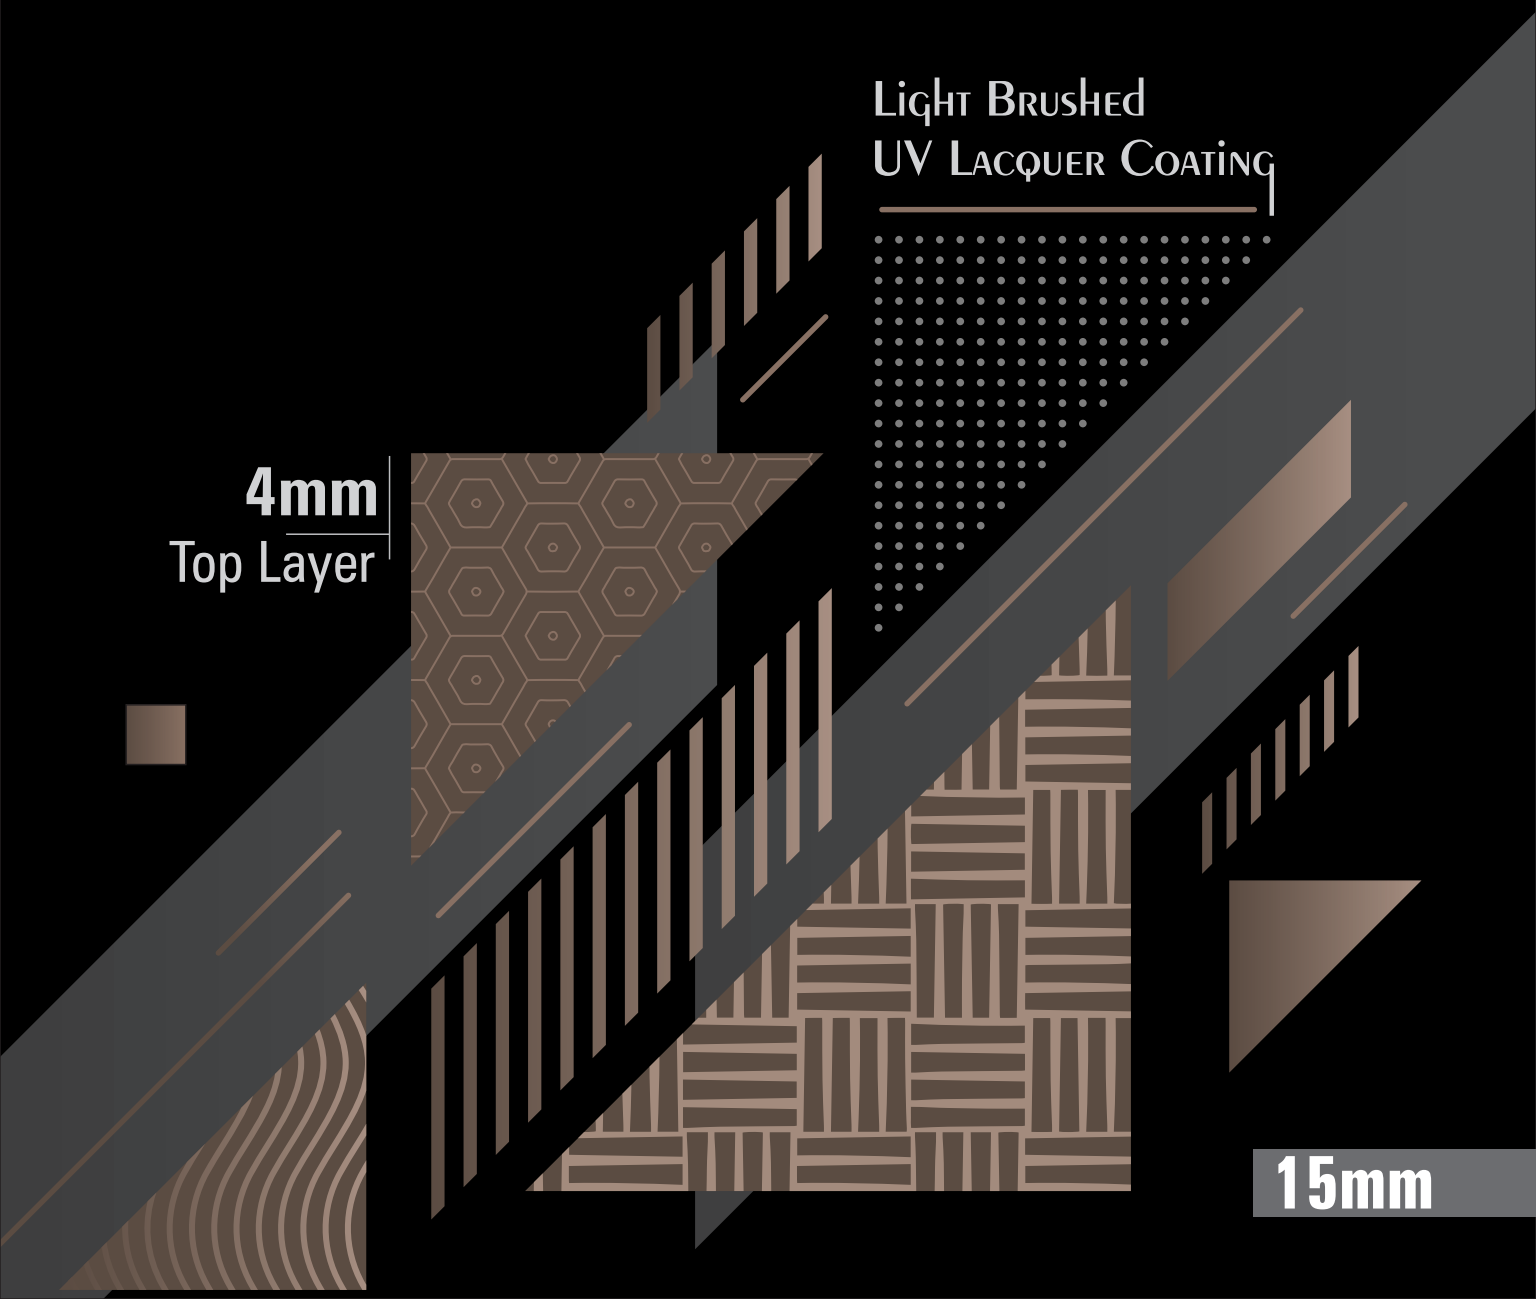

3 ENGINEERED HARDWOOD FLOORING LAYER

LIGHT BRUSHED
UV LACQUER COATING

4mm
Top Layer

15mm

Light BRUSHED
UV LACQUER COATING

HOLZ  PARKET

3 LAYER ENGINEERED HARDWOOD FLOORING

Brushed Oak Vernal White
Roble Cepillado Vernal Blanco

One Box Content
Size: 1900 x 190 x 15/4mm
Quantity: 2.888M²/Box

Light BRUSHED
UV LACQUER COATING

HOLZ  PARKET

3 LAYER ENGINEERED HARDWOOD FLOORING

Natural Oak. Unfinished Look
Roble Natural Look Sin Terminar

HOLZ  PARKET

3 LAYER ENGINEERED HARDWOOD FLOORING

Oak Sanded Flint
Pedernal Lecho De Roble

One Box Content
Size: 1900 x 190 x 15/4mm
Quantity: 2.888M²/Box

Light BRUSHED
UV LACQUER COATING

HOLZ  PARKET

3 LAYER ENGINEERED HARDWOOD FLOORING

Oak Brushed Stone Grey
Roble Cepillado Piedra Gris

One Box Contend
Size: 1900 x 190 x 15/4mm
Quantity: 2.888M²/Box

Light BRUSHED
UV LACQUER COATING

HOLZ  PARKET

3 LAYER ENGINEERED HARDWOOD FLOORING

Oak Smoked Sanded Touraine
Touraine De Arena Ahumada De Roble