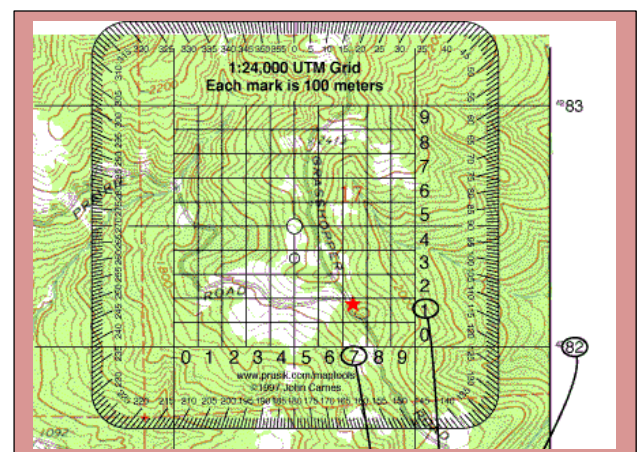

QUESTIONS:

e-mail: David Pease reds100@aol.com

Call 919-772-0483 or 919-291-6201

Call about the following classes:

Tracking
Basic SAR
Survival
Tactical Tracking