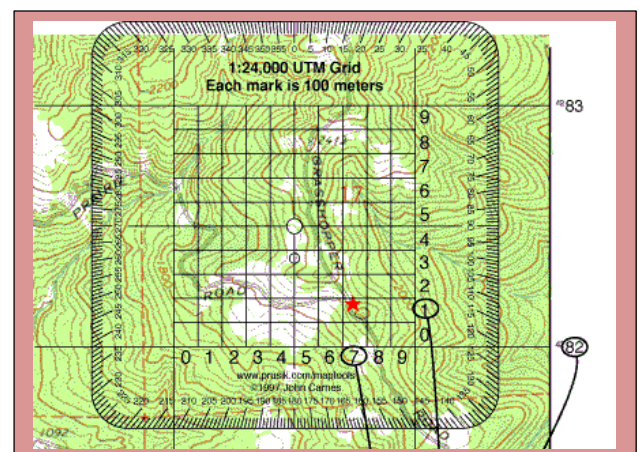

QUESTIONS:

e-mail: David Pease reds100@aol.com
Call 919-772-0483 or 919-291-6201

Call about the following classes:

Tracking
Basic SAR
Survival
Tactical Tracking