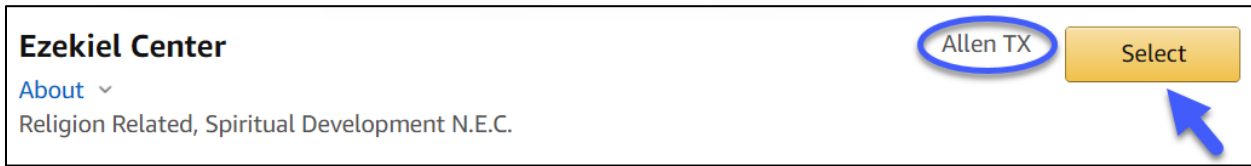

Amazon donates 0.5% of the price of your eligible AmazonSmile purchases to The Ezekiel Center. AmazonSmile is the same Amazon you know. Same products, same prices, same service.

Add The Ezekiel Center to Your AmazonSmile:

1. Go to smile.amazon.com
2. Create a new account or sign in using your existing Amazon account info.
3. You will be prompted to select a charitable organization. Type **Ezekiel Center** in the search-bar, then click the **Search** button.

4. Be sure to choose the Ezekiel Center in Allen, TX and click on the **Select** button.

Change Your Existing AmazonSmile Charity to The Ezekiel Center:

1. Sign in to smile.amazon.com
2. From your desktop, hover on **Supporting** from the navigation at the top of any page, and then select the option to **Change**.

Or, from your mobile browser, select **Your AmazonSmile Supporting** from the options at the bottom of the page.

3. Follow steps 3 and 4 above.