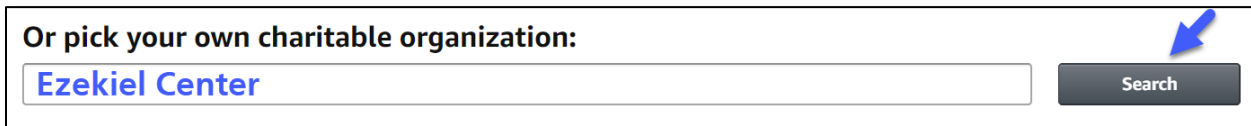

Amazon donates 0.5% of the price of your eligible AmazonSmile purchases to The Ezekiel Center. AmazonSmile is the same Amazon you know. Same products, same prices, same service.

Add The Ezekiel Center to Your AmazonSmile:

1. Go to smile.amazon.com
2. Create a new account or sign in using your existing Amazon account info.
3. You will be prompted to select a charitable organization. Type **Ezekiel Center** in the search-bar, then click the **Search** button.