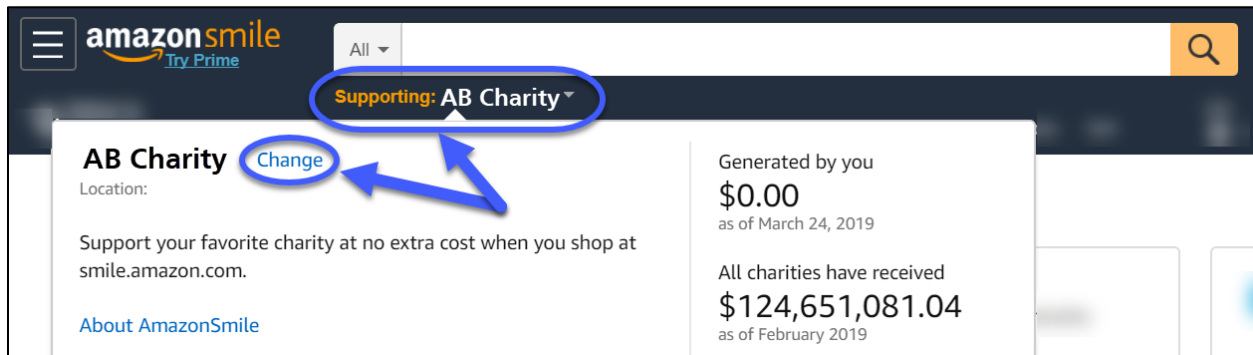

1. Go to smile.amazon.com
2. Create a new account or sign in using your existing Amazon account info.
3. You will be prompted to select a charitable organization. Type **Ezekiel Center** in the search-bar, then click the **Search** button.

4. Be sure to choose the Ezekiel Center in Allen, TX and click on the **Select** button.

Change Your Existing AmazonSmile Charity to The Ezekiel Center:

1. Sign in to smile.amazon.com
2. From your desktop, hover on **Supporting** from the navigation at the top of any page, and then select the option to **Change**.