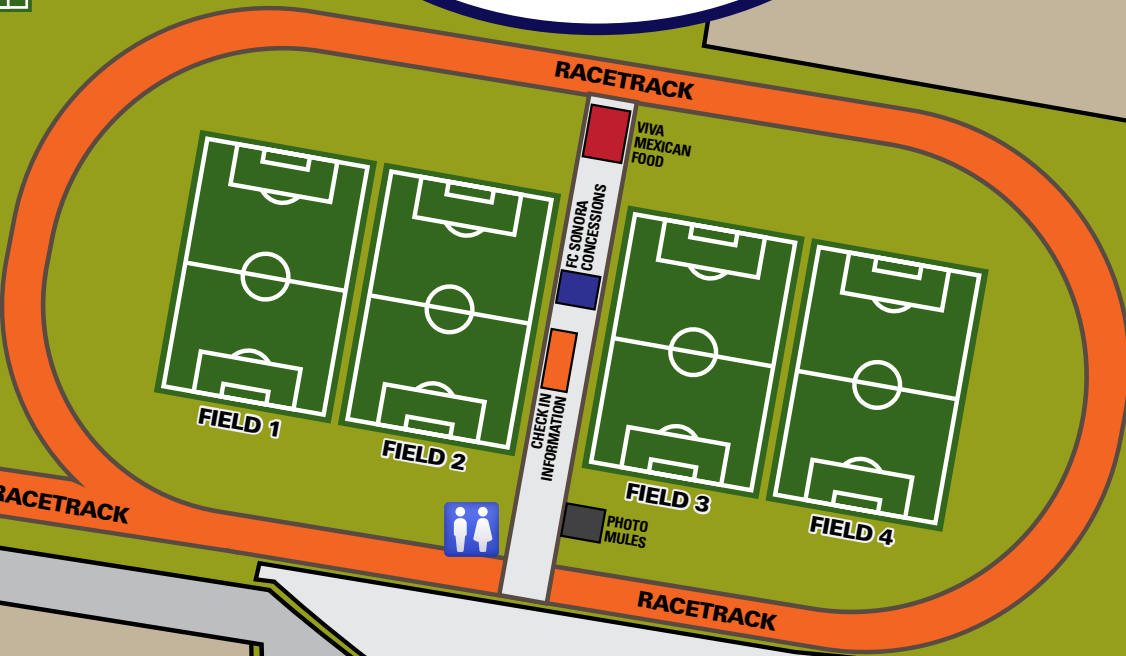

# RILLITO RACETRACK - FIELDS 1-4

4502 N 1ST AVE, TUCSON, AZ 85718

E RIVER ROAD

NORTH

## FIELDS 1-4

4502 N 1ST AVE,  
TUCSON, AZ 85718

-  CHECK IN INFORMATION
-  FC SONORA CONCESSIONS
-  VIVA MEXICAN FOOD
-  PHOTO MULES
-  OVERFLOW PARKING
-  RESTROOMS