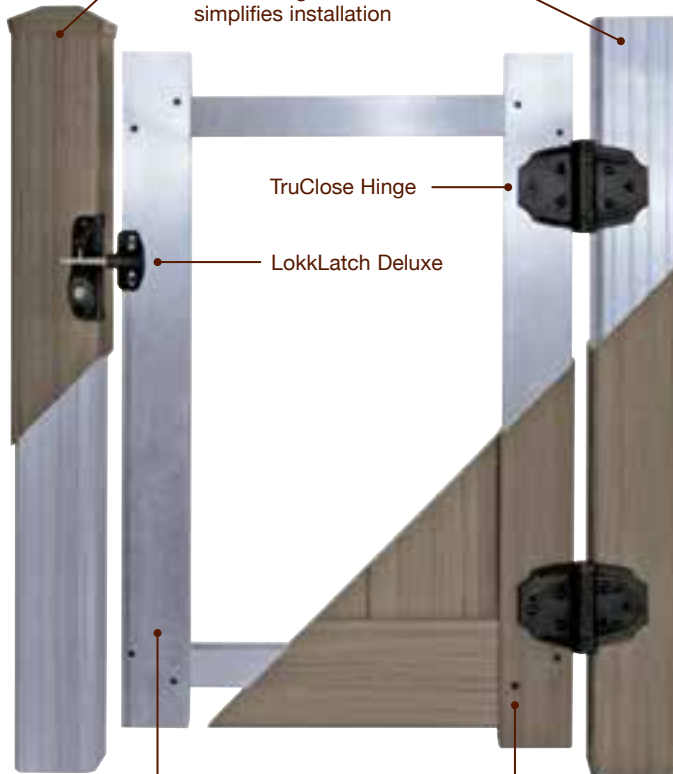

Heavy Duty Aluminum Frame Construction

Aluminum post insert adds strength and simplifies installation

TruClose Hinge

LokkLatch Deluxe

Heavy-duty internal aluminum frame for both gate kits and pre-assembled gates