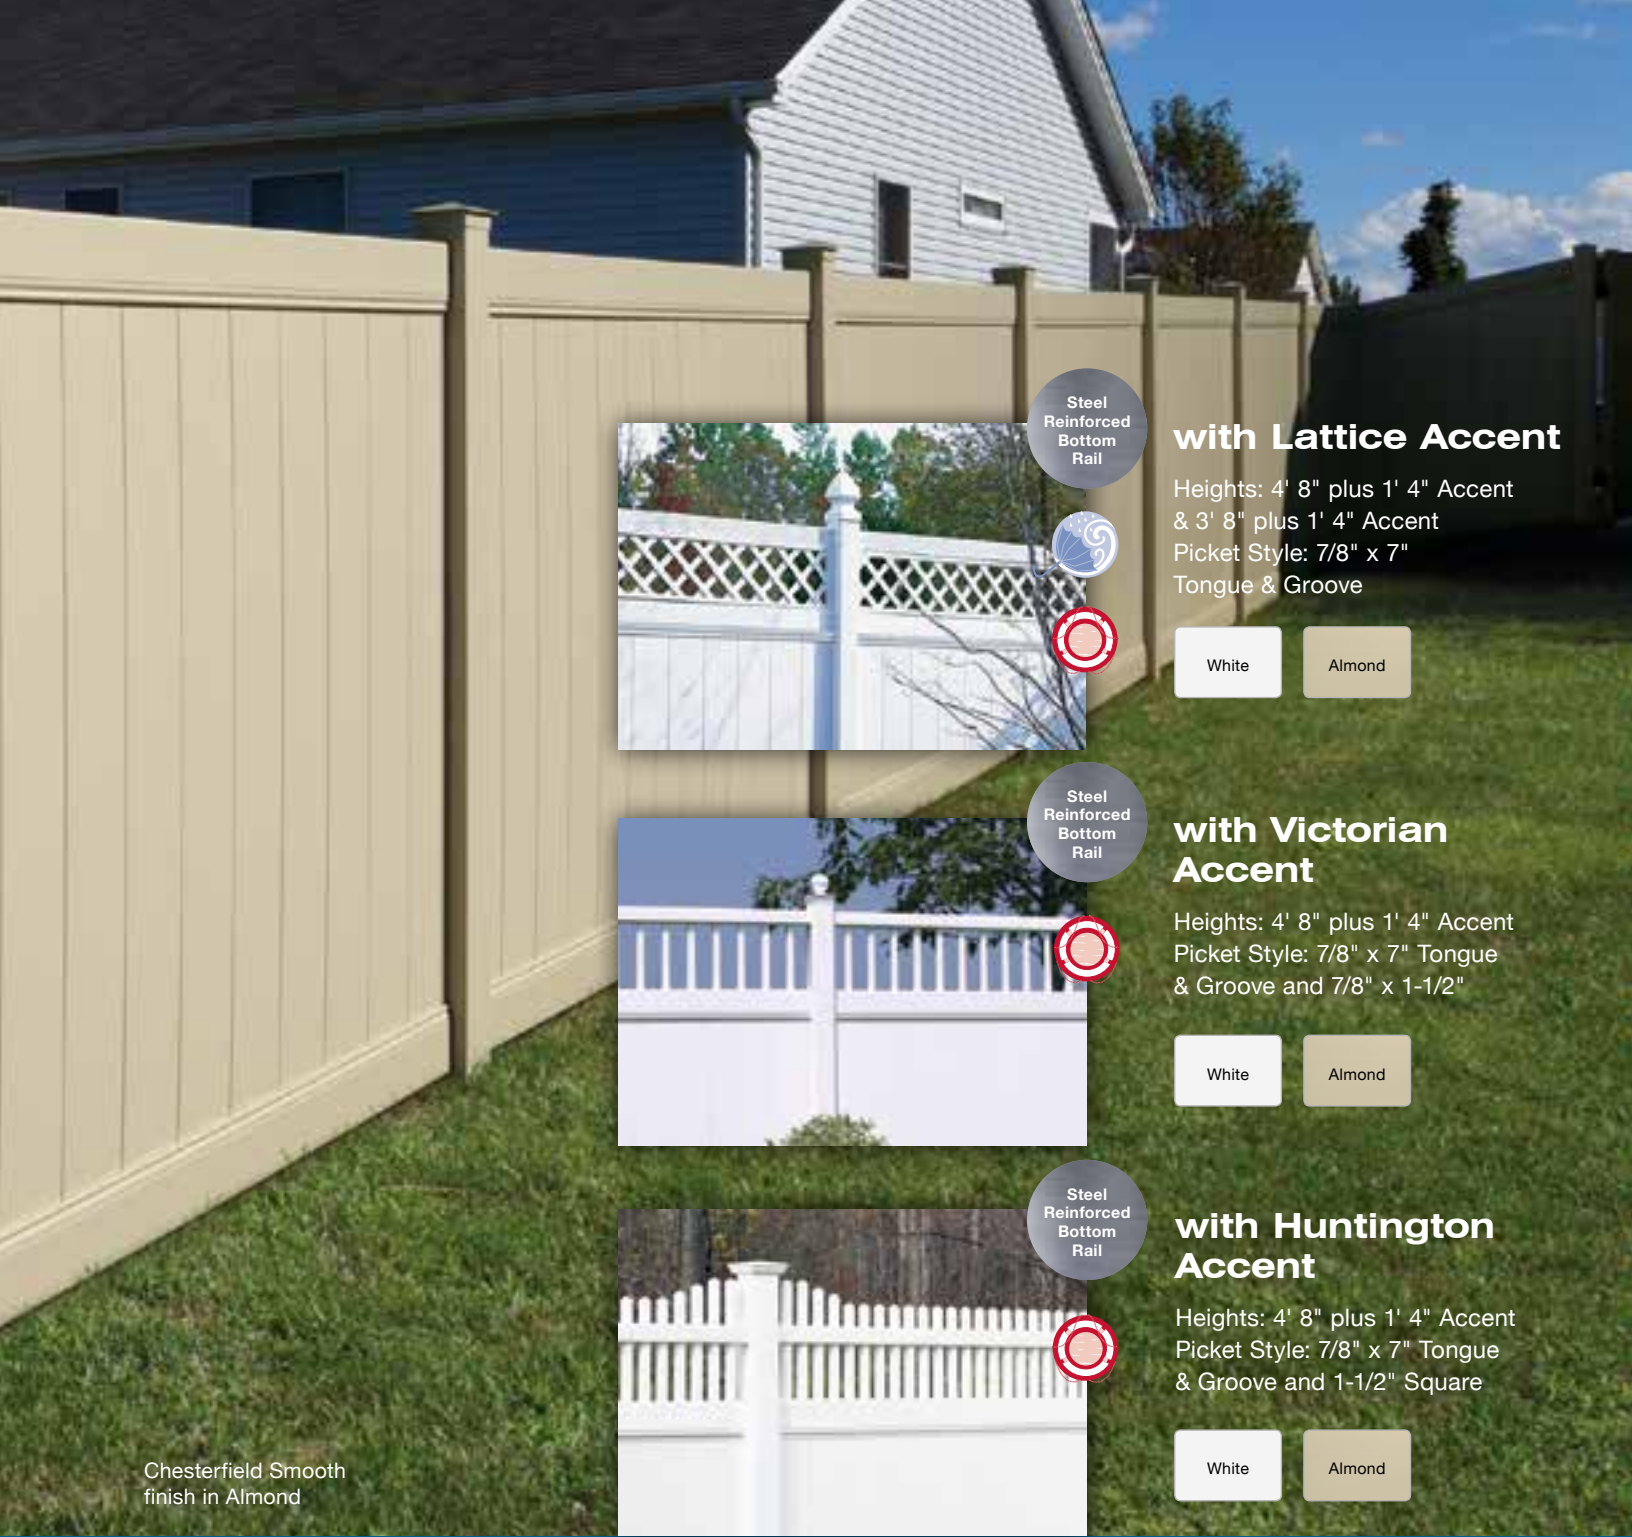

Chesterfield Smooth finish in Almond

Steel Reinforced Bottom Rail