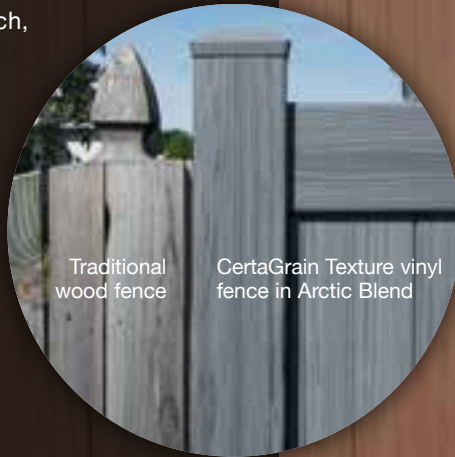

Privacy

The perfect choice for complete privacy

Bufftech fence offers a realistic woodgrain texture and rich, authentic shades that replicate the look of natural wood without the maintenance.

Galveston CertaGrain® Texture

Available in 7' and 8' heights, Galveston — our tallest privacy fence offers the ultimate in complete privacy and is suitable for commercial applications.

Heights: 7' & 8'
Picket Style: 7/8" x 7" Tongue & Groove