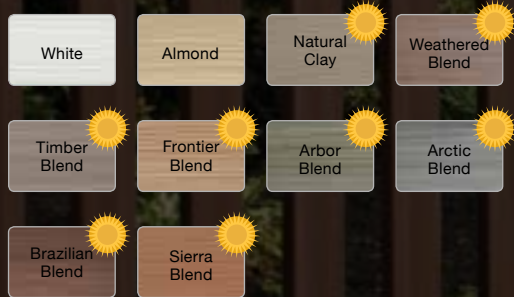

Contemporary

Easy care with modern-day flair

Baron Select Cedar Texture

Steel Reinforced Bottom Rail

Thru-picket "good neighbor" design is equally attractive on both sides. Top rails in ColorLast® colors feature reinforcement for added strength and durability.

Heights: 4', 5' & 6' (5' & 6' include midrail)
Picket Style: 7/8" x 3"
Picket Spacing: 2-15/16"