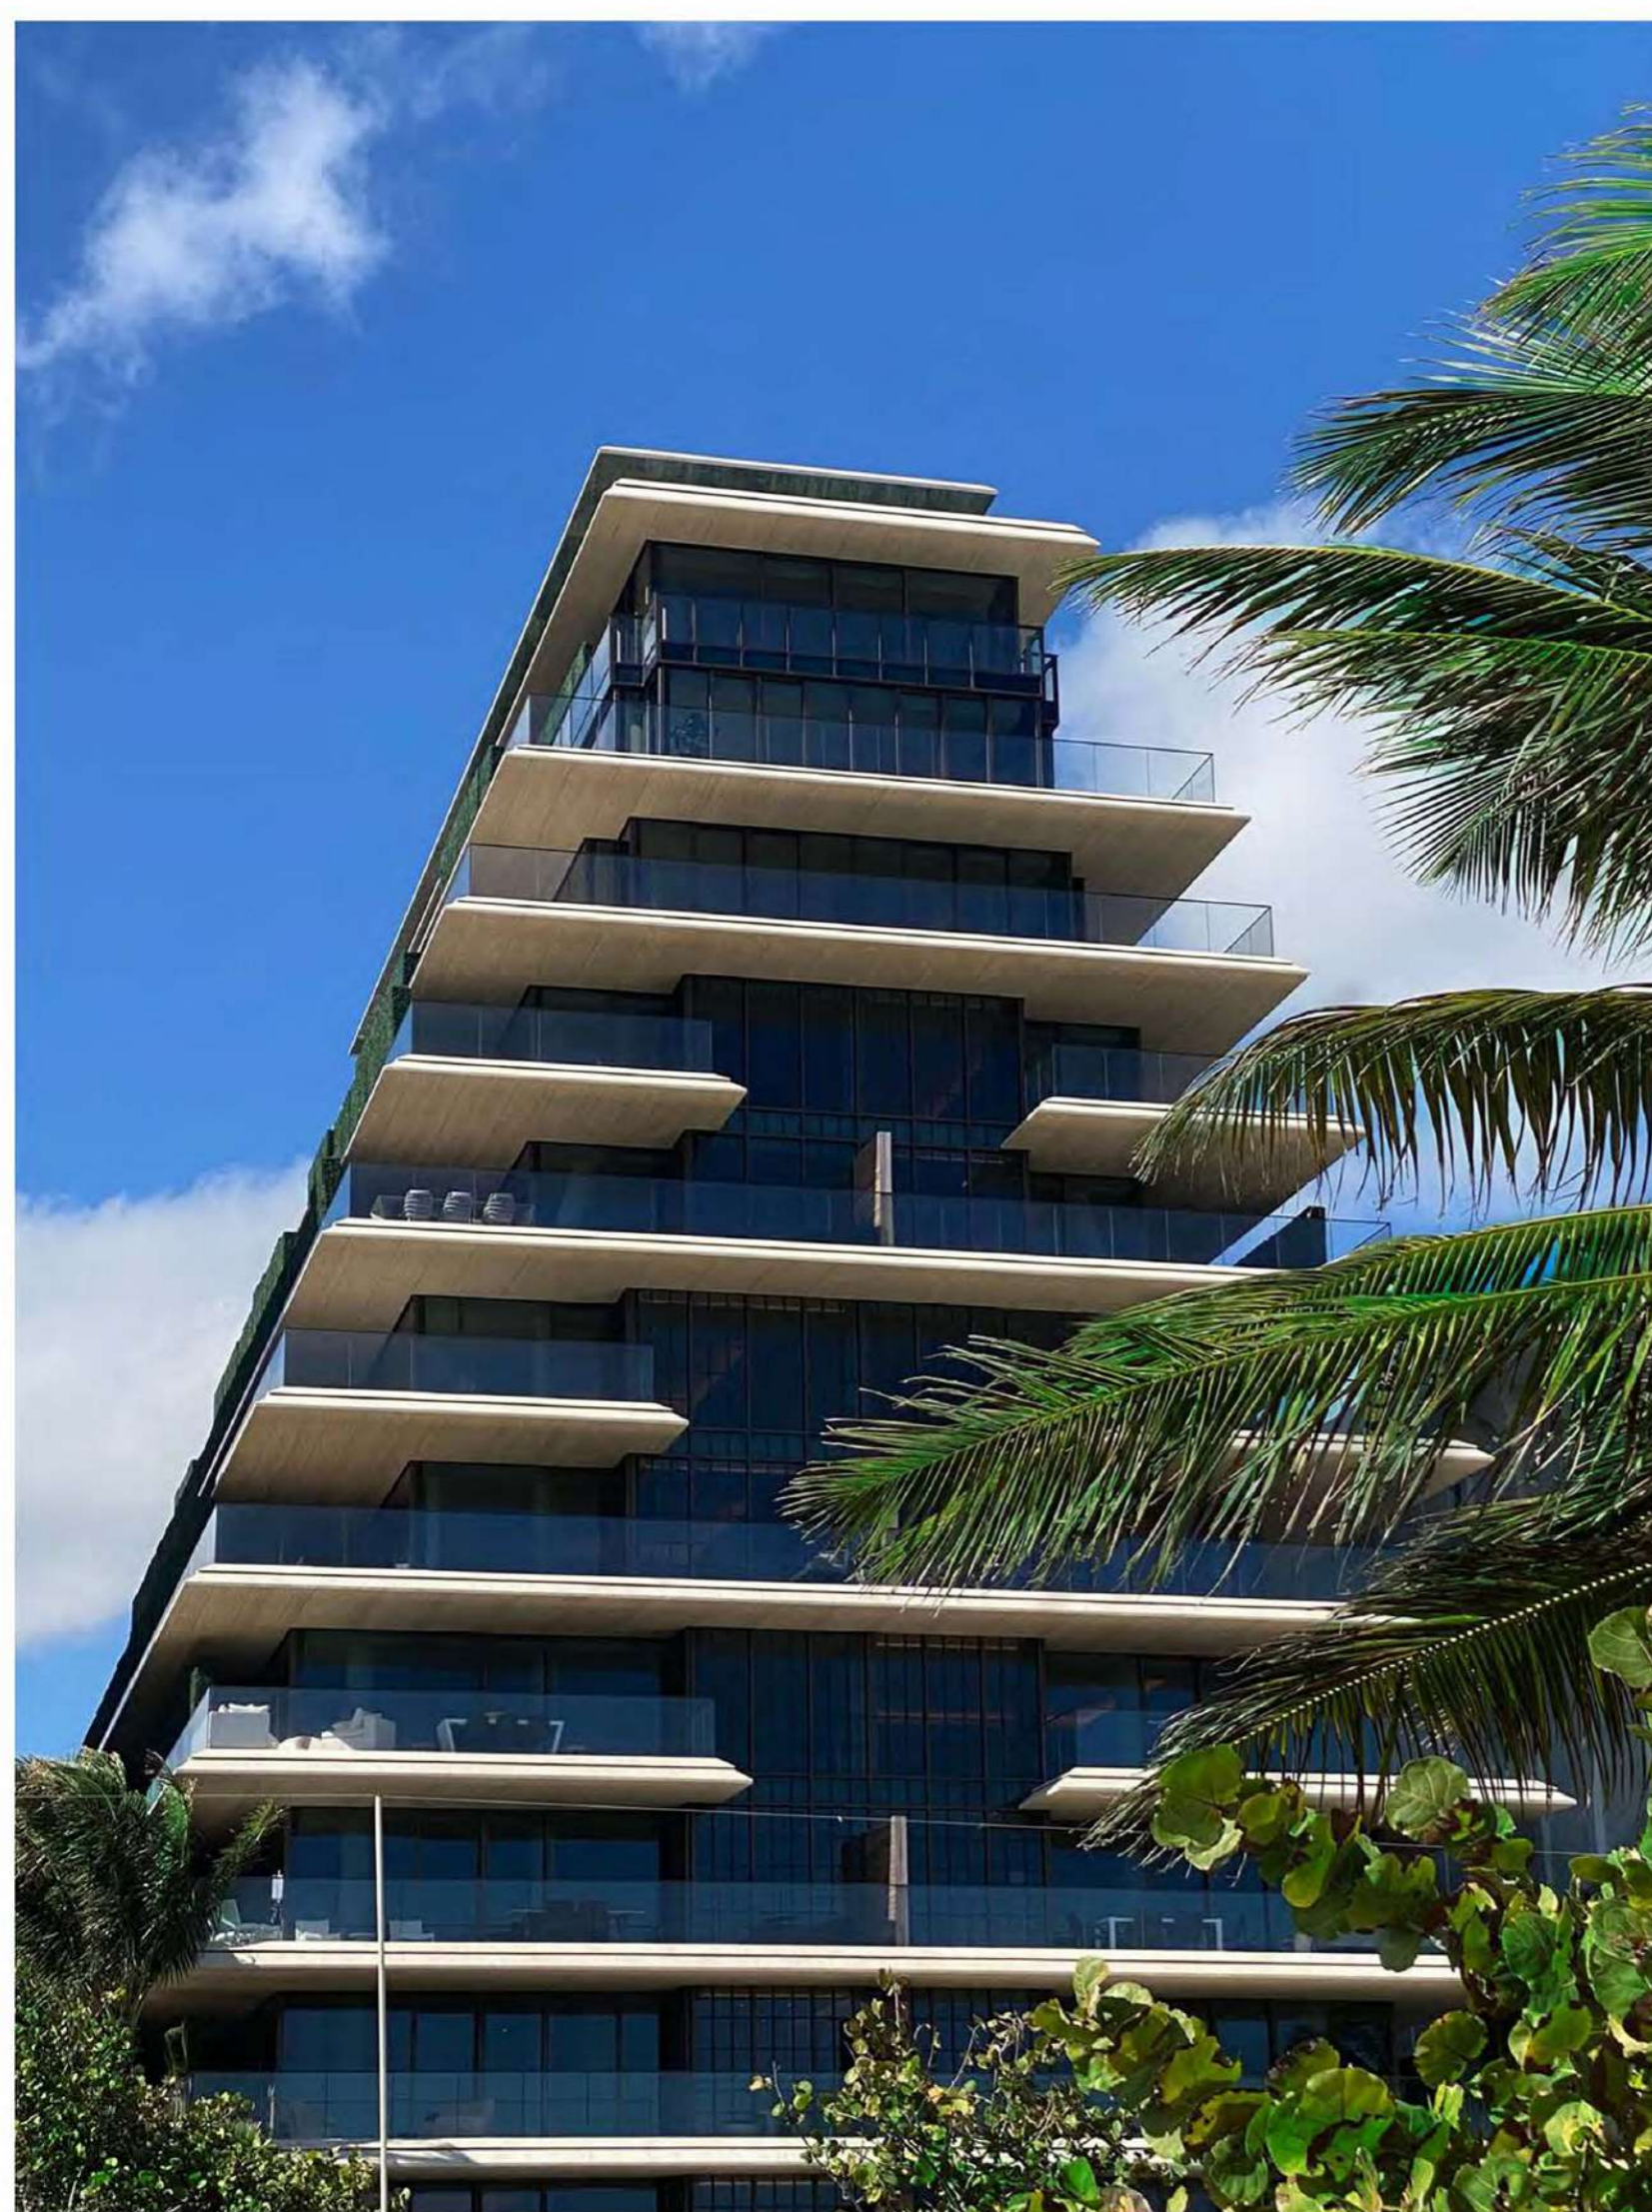

THE PRIME
550 ACRES | SHINGLE CREEK ORLANDO, FLORIDA
INTERNATIONAL DRIVE, BEST LOCATION IN ORLANDO