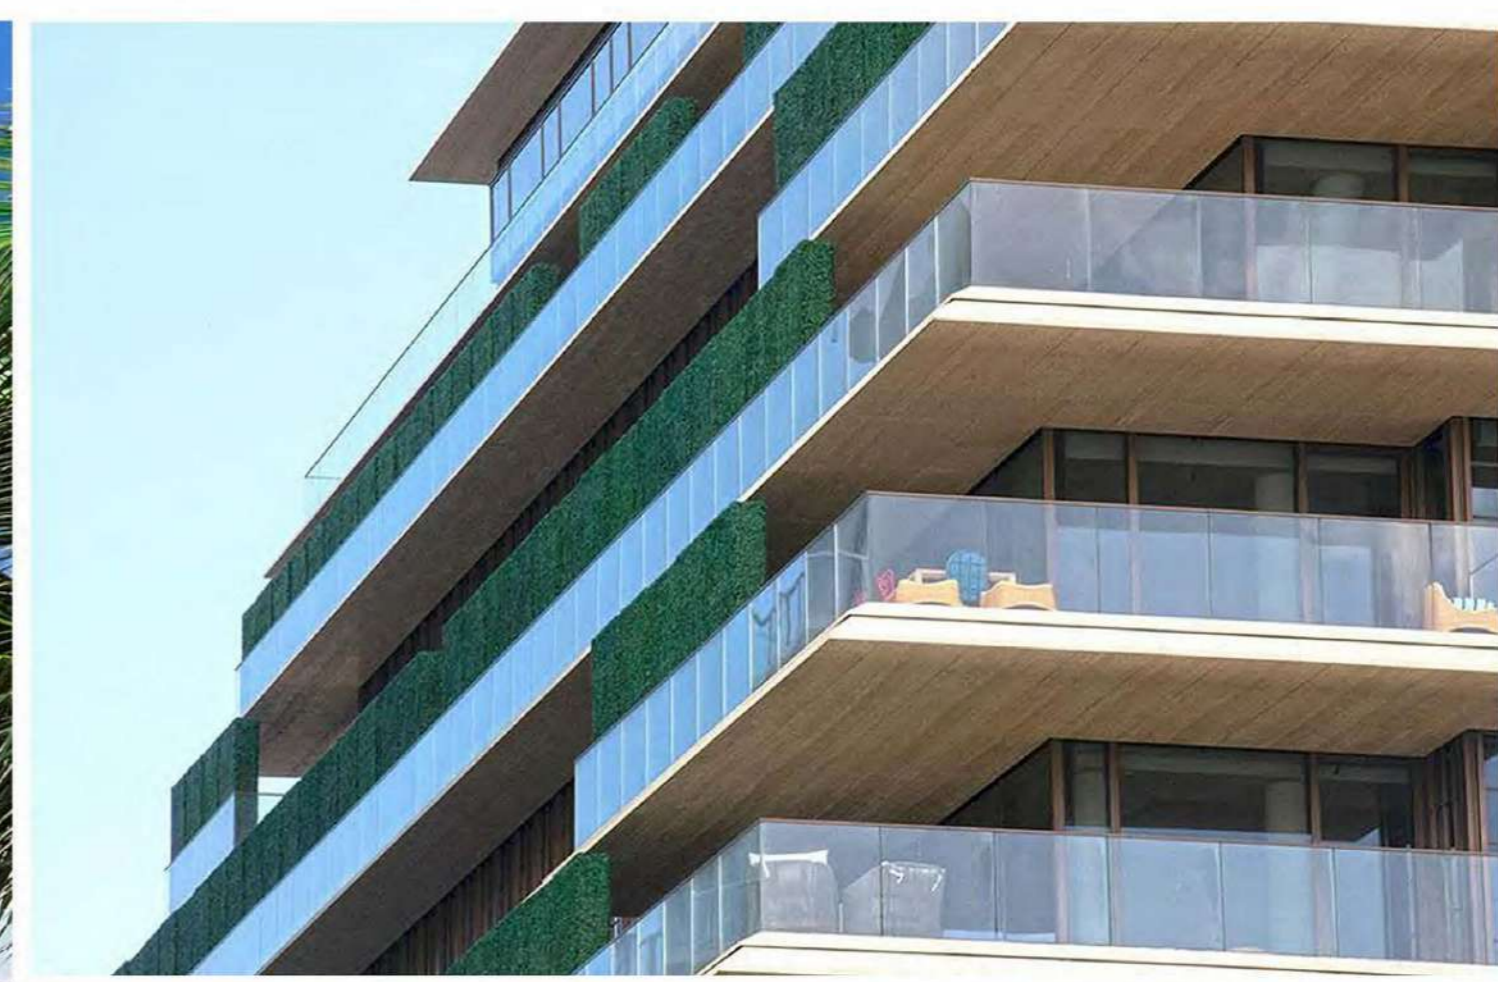

THE PRIME
550 ACRES | SHINGLE CREEK ORLANDO, FLORIDA
INTERNATIONAL DRIVE, BEST LOCATION IN ORLANDO