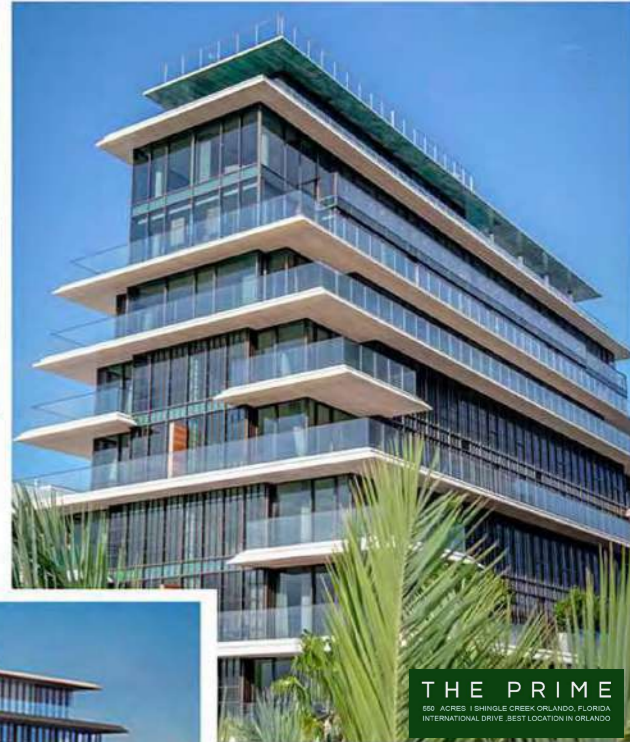

THE PRIME
550 ACRES | SHINGLE CREEK ORLANDO, FLORIDA
INTERNATIONAL DRIVE, BEST LOCATION IN ORLANDO