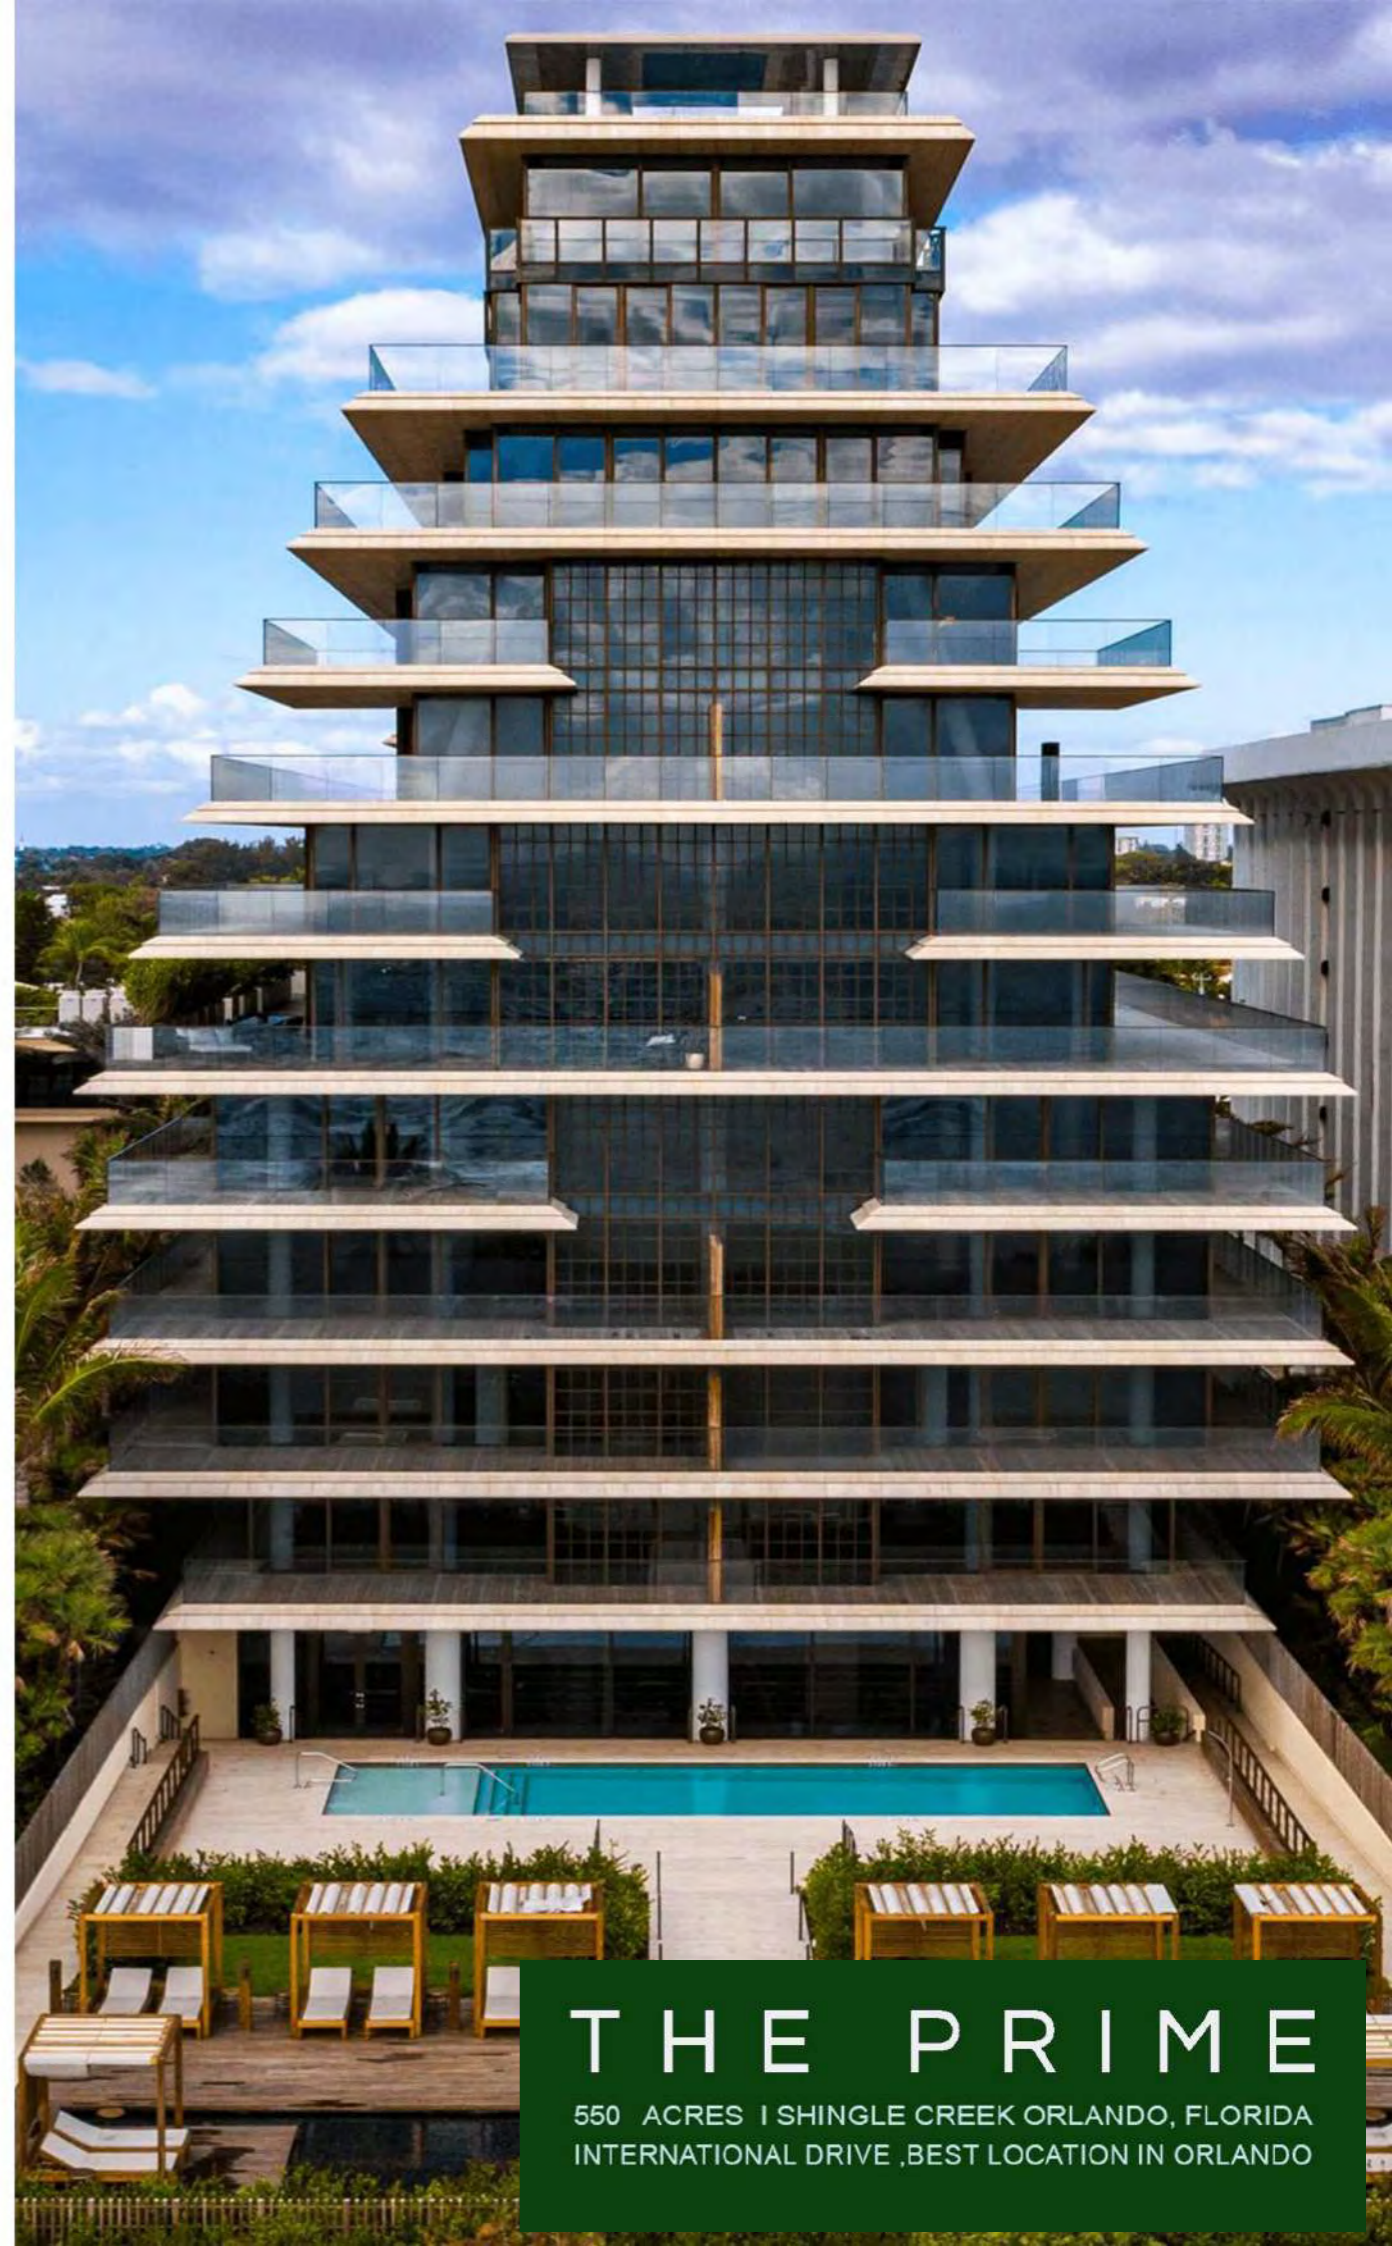

THE PRIME
550 ACRES | SHINGLE CREEK ORLANDO, FLORIDA
INTERNATIONAL DRIVE .BEST LOCATION IN ORLANDO

**12 Stories / 32 Residences of 2/ 3 Bedrooms
Apartments**

THE PRIME
550 ACRES | SHINGLE CREEK ORLANDO, FLORIDA
INTERNATIONAL DRIVE, BEST LOCATION IN ORLANDO

THE PRIME

550 ACRES | SHINGLE CREEK ORLANDO, FLORIDA
INTERNATIONAL DRIVE, BEST LOCATION IN ORLANDO

THE PRIME
550 ACRES | SHINGLE CREEK ORLANDO, FLORIDA
INTERNATIONAL DRIVE, BEST LOCATION IN ORLANDO

THE PRIME
550 ACRES | SHINGLE CREEK ORLANDO, FLORIDA
INTERNATIONAL DRIVE ,BEST LOCATION IN ORLANDO