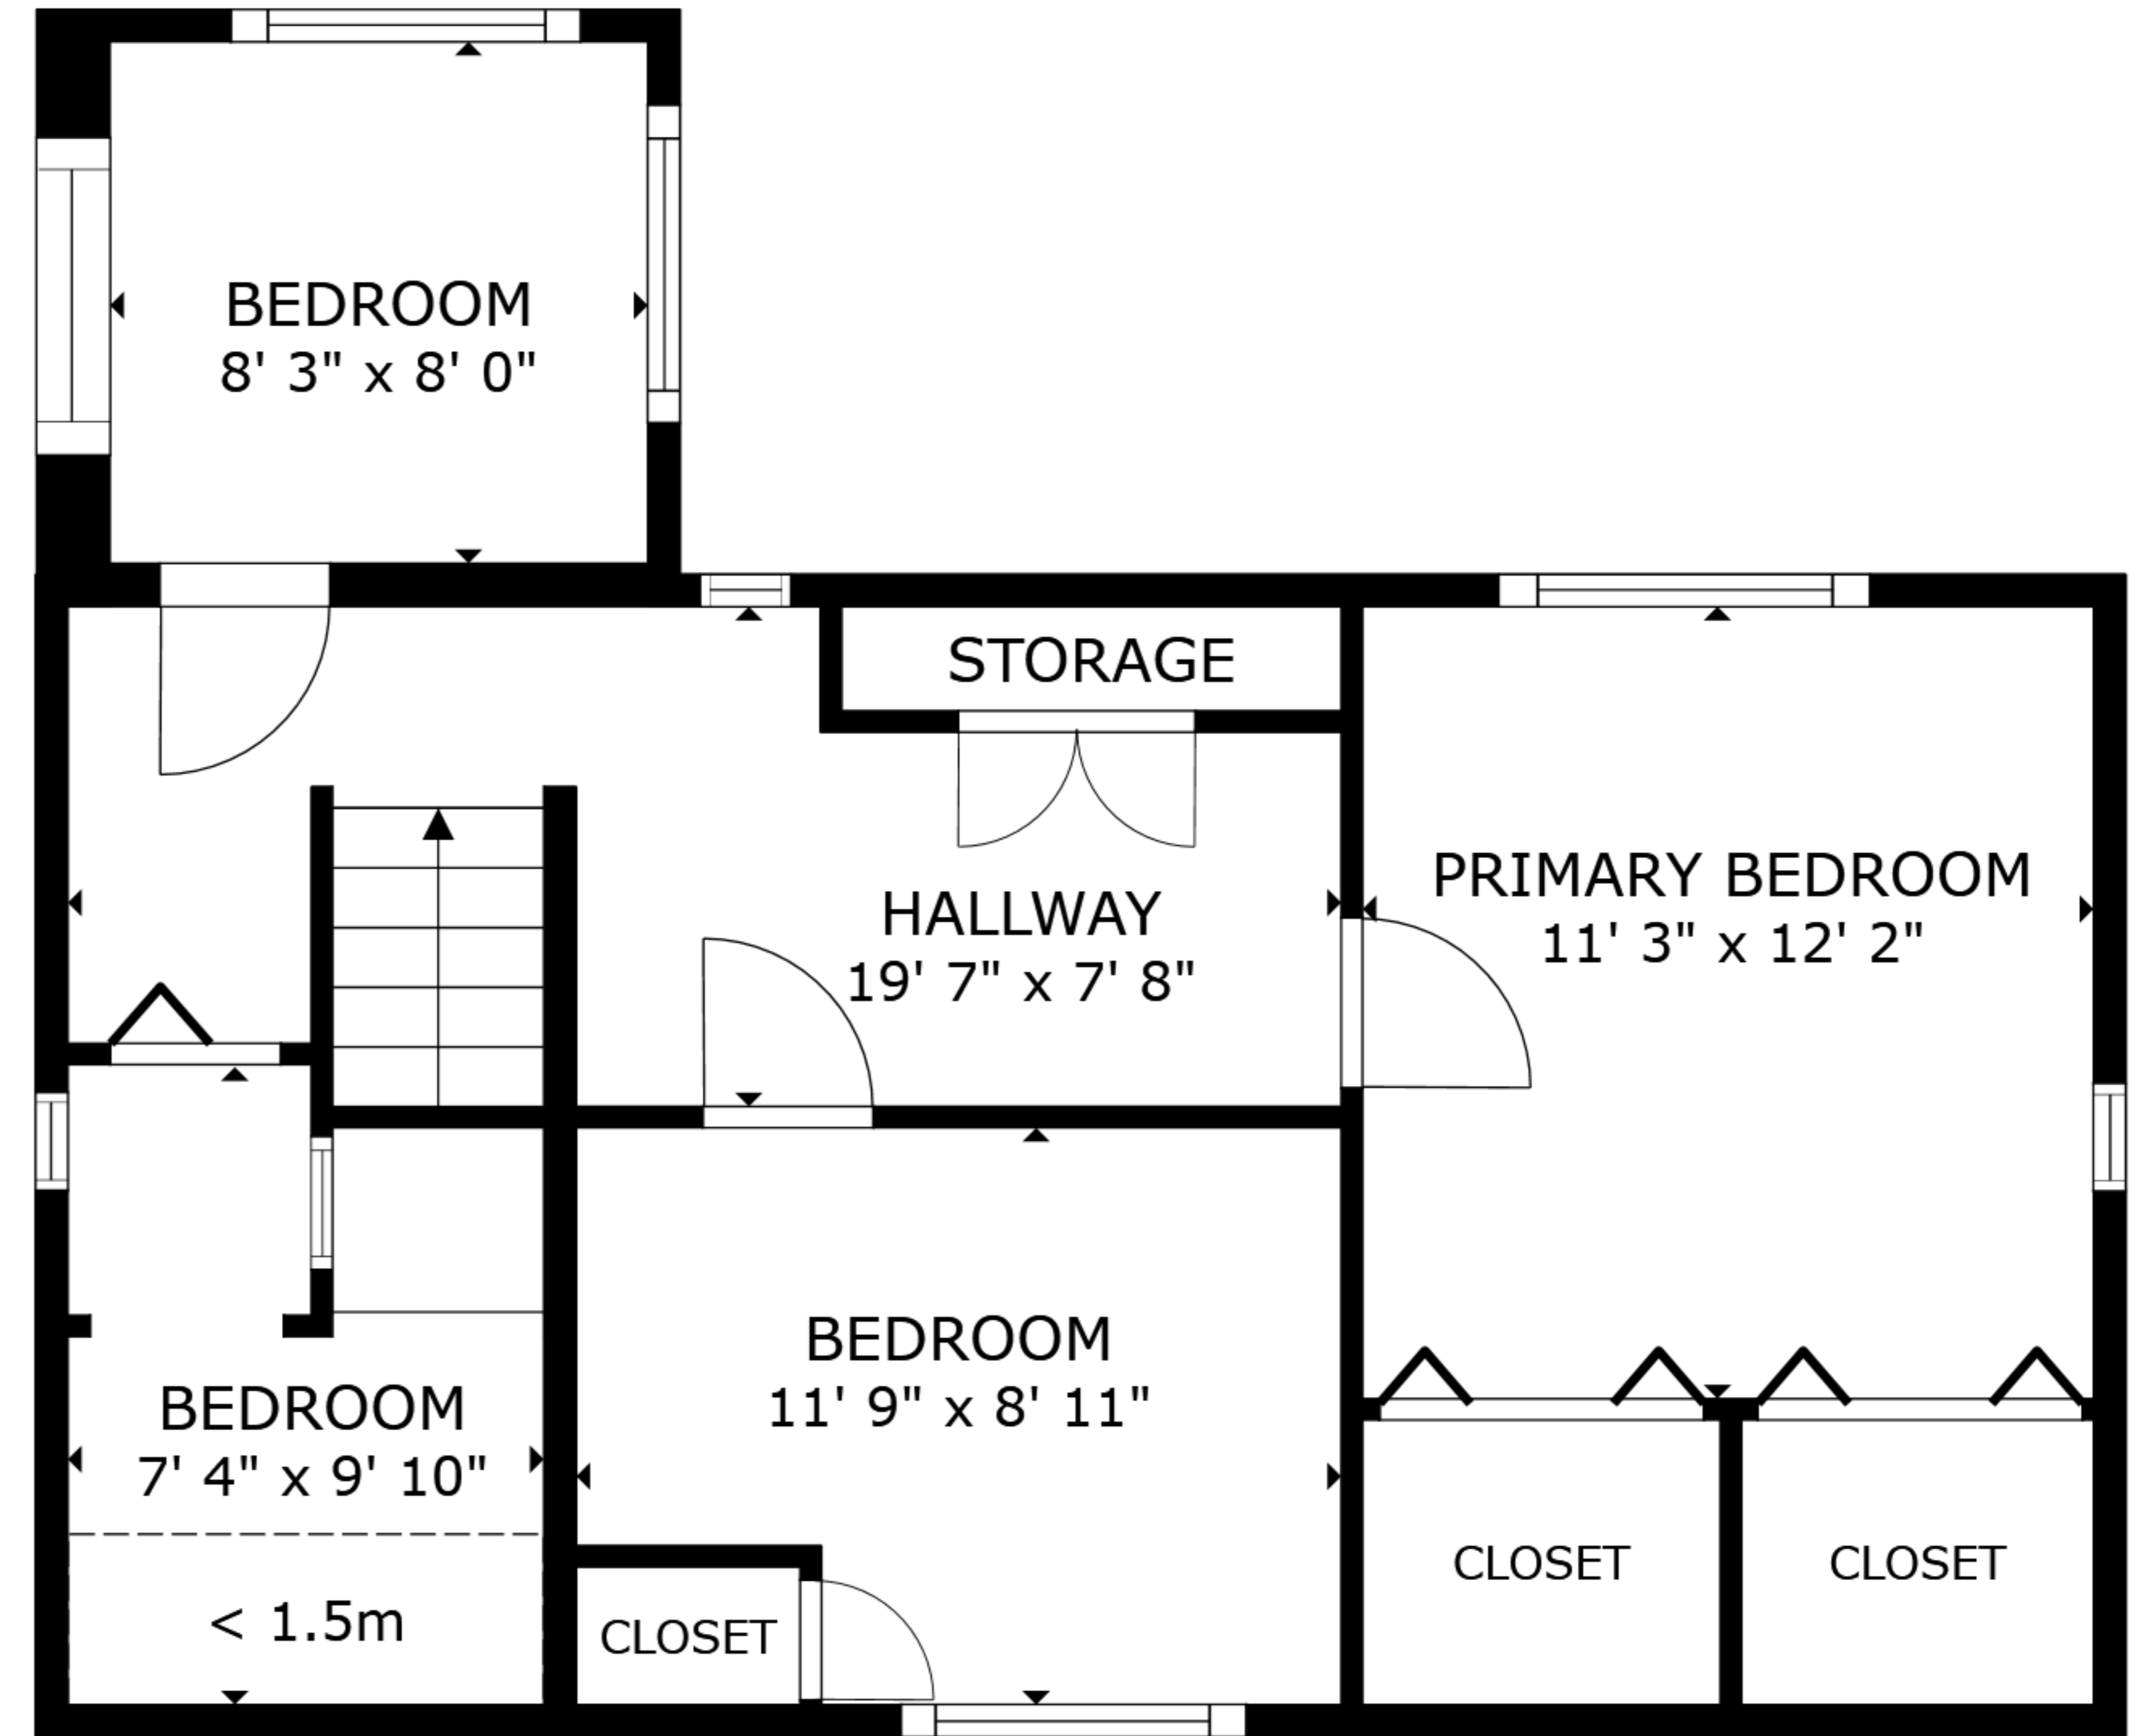

FLOOR 1

FLOOR 2

GROSS INTERNAL AREA  
 FLOOR 1 599 sq.ft. FLOOR 2 580 sq.ft.  
 EXCLUDED AREAS : REDUCED HEADROOM 19 sq.ft.  
 TOTAL : 1,179 sq.ft.  
 SIZES AND DIMENSIONS ARE APPROXIMATE, ACTUAL MAY VARY.