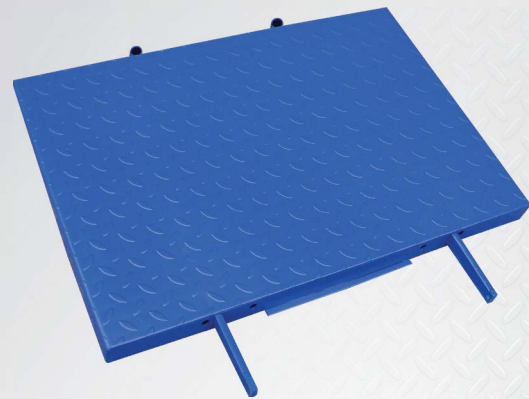

### FRTEXT-2200IEH

Front Extension Panel (2200 IEH Series)

#### Key Features

- Extends M-2200-IEH Platform length by 21.6"
- Designed to mount optional Vise or Chock
- All Hardware included
- Ship Weight: 44 lbs

#### Key Features

- Includes both Dolly & Wheel Kit
- Provides convenient portability
- Retractable Wheels
- Adjustable height
- All Hardware included
- Ship Weight: 8 lbs.