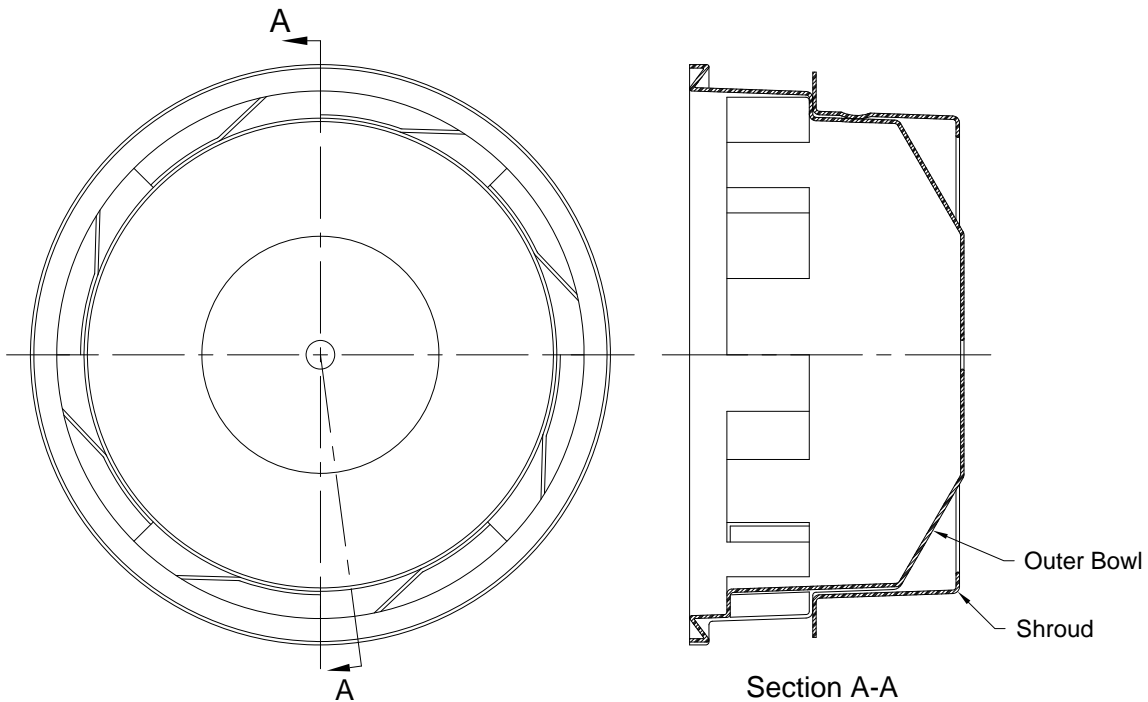

# SOURCE

MANUFACTURING  
FAA APPROVAL NO. PQ1549CE

**SMI Part No:** KE4030-1

**OEM Part No:** 00091, 00091-003, &  
00091-005

**Supp. No:** 45 & 51

**NHA:** -

**ATA:** 38

**Eligibility:** 747-400, 757 Series, 767 Series, &  
777 Series Aircraft

**Outer Bowl &  
Shroud Assy**

Outer Bowl And Shroud Assy