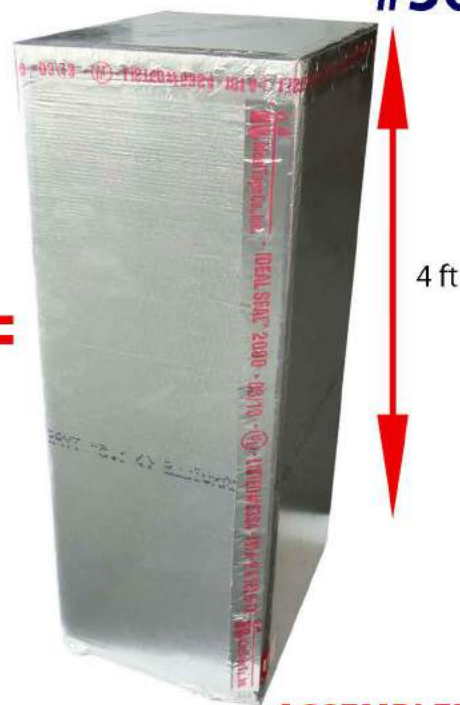

THE METAL SHOP

www.metalshop.org
sales@metalshop.org

2541 W Dunnellon Road
Dunnellon, Florida 34433

Office: 888.441.2492
Fax: 352.522.0007

December 2015

4 ft KNOCKED-DOWN PRE-GROOVED R-6 FIBERGLASS PLENUM

#500-850

Shipped knocked-down. Contractor assembles.

=

ASSEMBLED

DETAILS

- Save time and money - no mistakes, guess work, or waste with bad cuts
- Have more space on your truck - our plenums are shipped knocked-down and packaged
- Precut to size
- End cap included
- Includes UL tape & squeegee