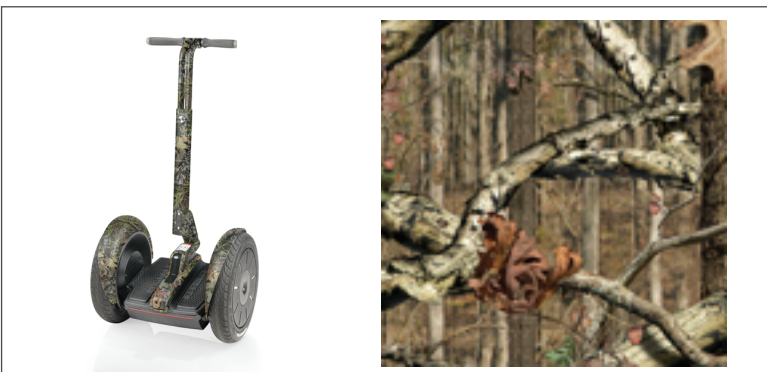

LOGISTICS SOLUTION

Further improve productivity with enhancements to our Commercial Package. This package boasts the option of either cargo cases or open storage bins to meet your specific needs. This configuration also offers the incredibly useful Power Pack Front Mount Case that provides riders storage as well as a 12 volt battery to power additional lighting, a warning horn and charge a smartphone/tablet.