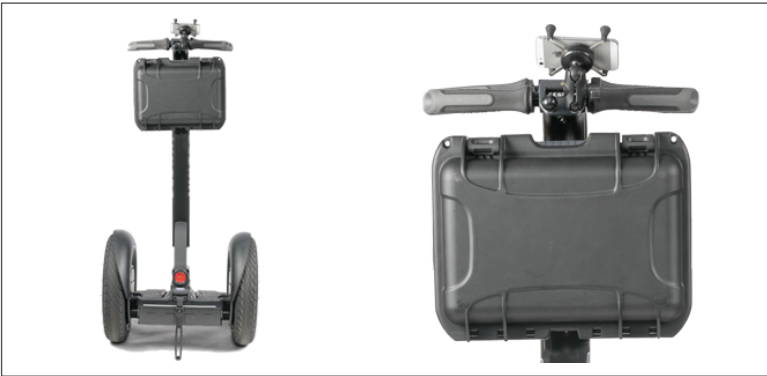

Form and Function Meet Fun

The Segway® Personal Transporter (PT) i2 SE is the perfect synthesis of function, form and fun. The i2 SE travels seamlessly both indoors, passing through a standard doorway, and outdoors. It's capable of impressive range and speed making it ideal for trips that are too far to walk and too short to drive — and our SegSolution accessory packages meet the needs of nearly every glider.

FEATURES

Wide Platform	Our wide base platform is optimized for rider comfort
LeanSteer	With quick removal for easy storage and transport in almost any vehicle
Gliding Lights	Ensure your PT can be readily seen in low light conditions

SPECIFICATIONS

Weight	105 lbs.	47.7 kg
Footprint	19" x 25"	48 cm x 63 cm
Max Speed	12.5 mph	20 kph
Range*	Up to 24 mi	Up to 38 km

The Segway PT i2 SE is perfect for commuters, errand runners, recreational riders, outdoor enthusiasts, RV travelers, warehouse supervisors/material handlers – anyone and everyone.

*Actual range depends on terrain, payload and riding style

COMMUTER SOLUTION

Glide up to 24 miles in a quick, comfortable and eco-friendly way. This package delivers additional storage as well as a handlebar accessory that features an articulating mount for your smartphone/tablet to help you navigate and stay connected.