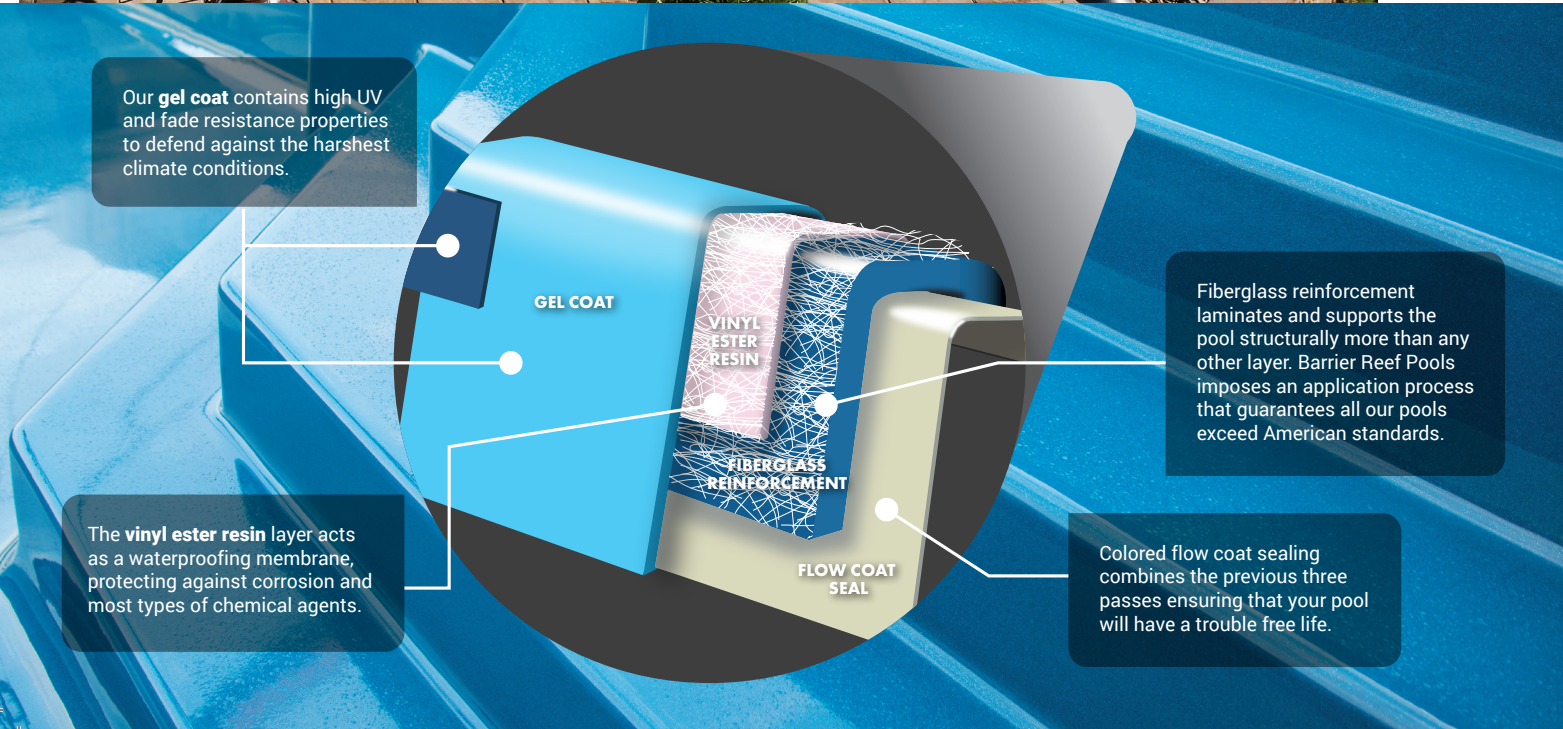

Our gel coat contains high UV and fade resistance properties to defend against the harshest climate conditions.

GEL COAT

VINYL ESTER RESIN
FIBERGLASS REINFORCEMENT

Fiberglass reinforcement laminates and supports the pool structurally more than any other layer. Barrier Reef Pools imposes an application process that guarantees all our pools exceed American standards.

The vinyl ester resin layer acts as a waterproofing membrane, protecting against corrosion and most types of chemical agents.

FLOW COAT SEAL

Colored flow coat sealing combines the previous three passes ensuring that your pool will have a trouble free life.