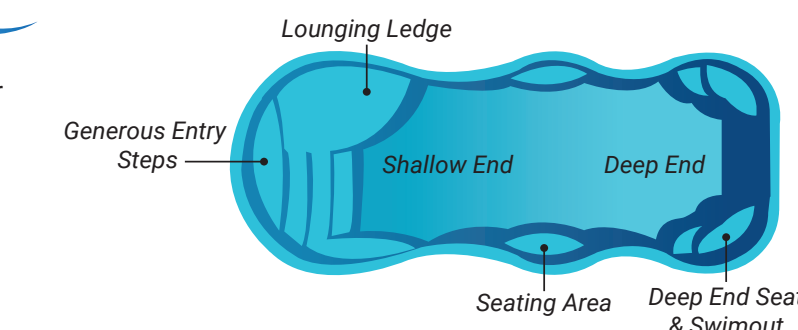

PIXIE

Length	Width	Shallow	Deep
16'6"	10'	3'11"	3'11"

SOUTHPORT

Length	Width	Shallow	Deep
28'	14'1"	3'7"	6'

SUDBURY

Length	Width	Shallow	Deep
28'	14'4"	3'11.5"	5'11.5"
25'	14'4"	3'11.5"	5'7.5"

SYDNEY HARBOUR

Length	Width	Shallow	Deep	Loungers
40'	16'	3'6"	6'6"	9'5" x 5'7" & 11'11" x 5'7"
35'	16'	3'6"	6'1"	9'5" x 5'7" & 8'8.75" x 5'7"

Swim Lane Width: 9'4"

WHITSUNDAY

Length	Width	Shallow	Deep
40'	15'8"	3'6"	8'6"
40'	15'8"	3'6"	6'10"
35'	15'8"	3'6"	6'4"
31'	15'8"	3'6"	6'1"

WHITSUNDAY LOUNGER

Length	Width	Shallow	Deep	Lounger
35'	15'8"	3'6"	6'4"	9' x 5'3"
31'	15'8"	3'6"	6'1"	9' x 5'3"

FEATURES

- ◆ Many stylish models to fit your specific needs
- ◆ Lounging ledges and benches for relaxing
- ◆ Multiple points of entry for optional orientation
- ◆ Swim lanes in many models