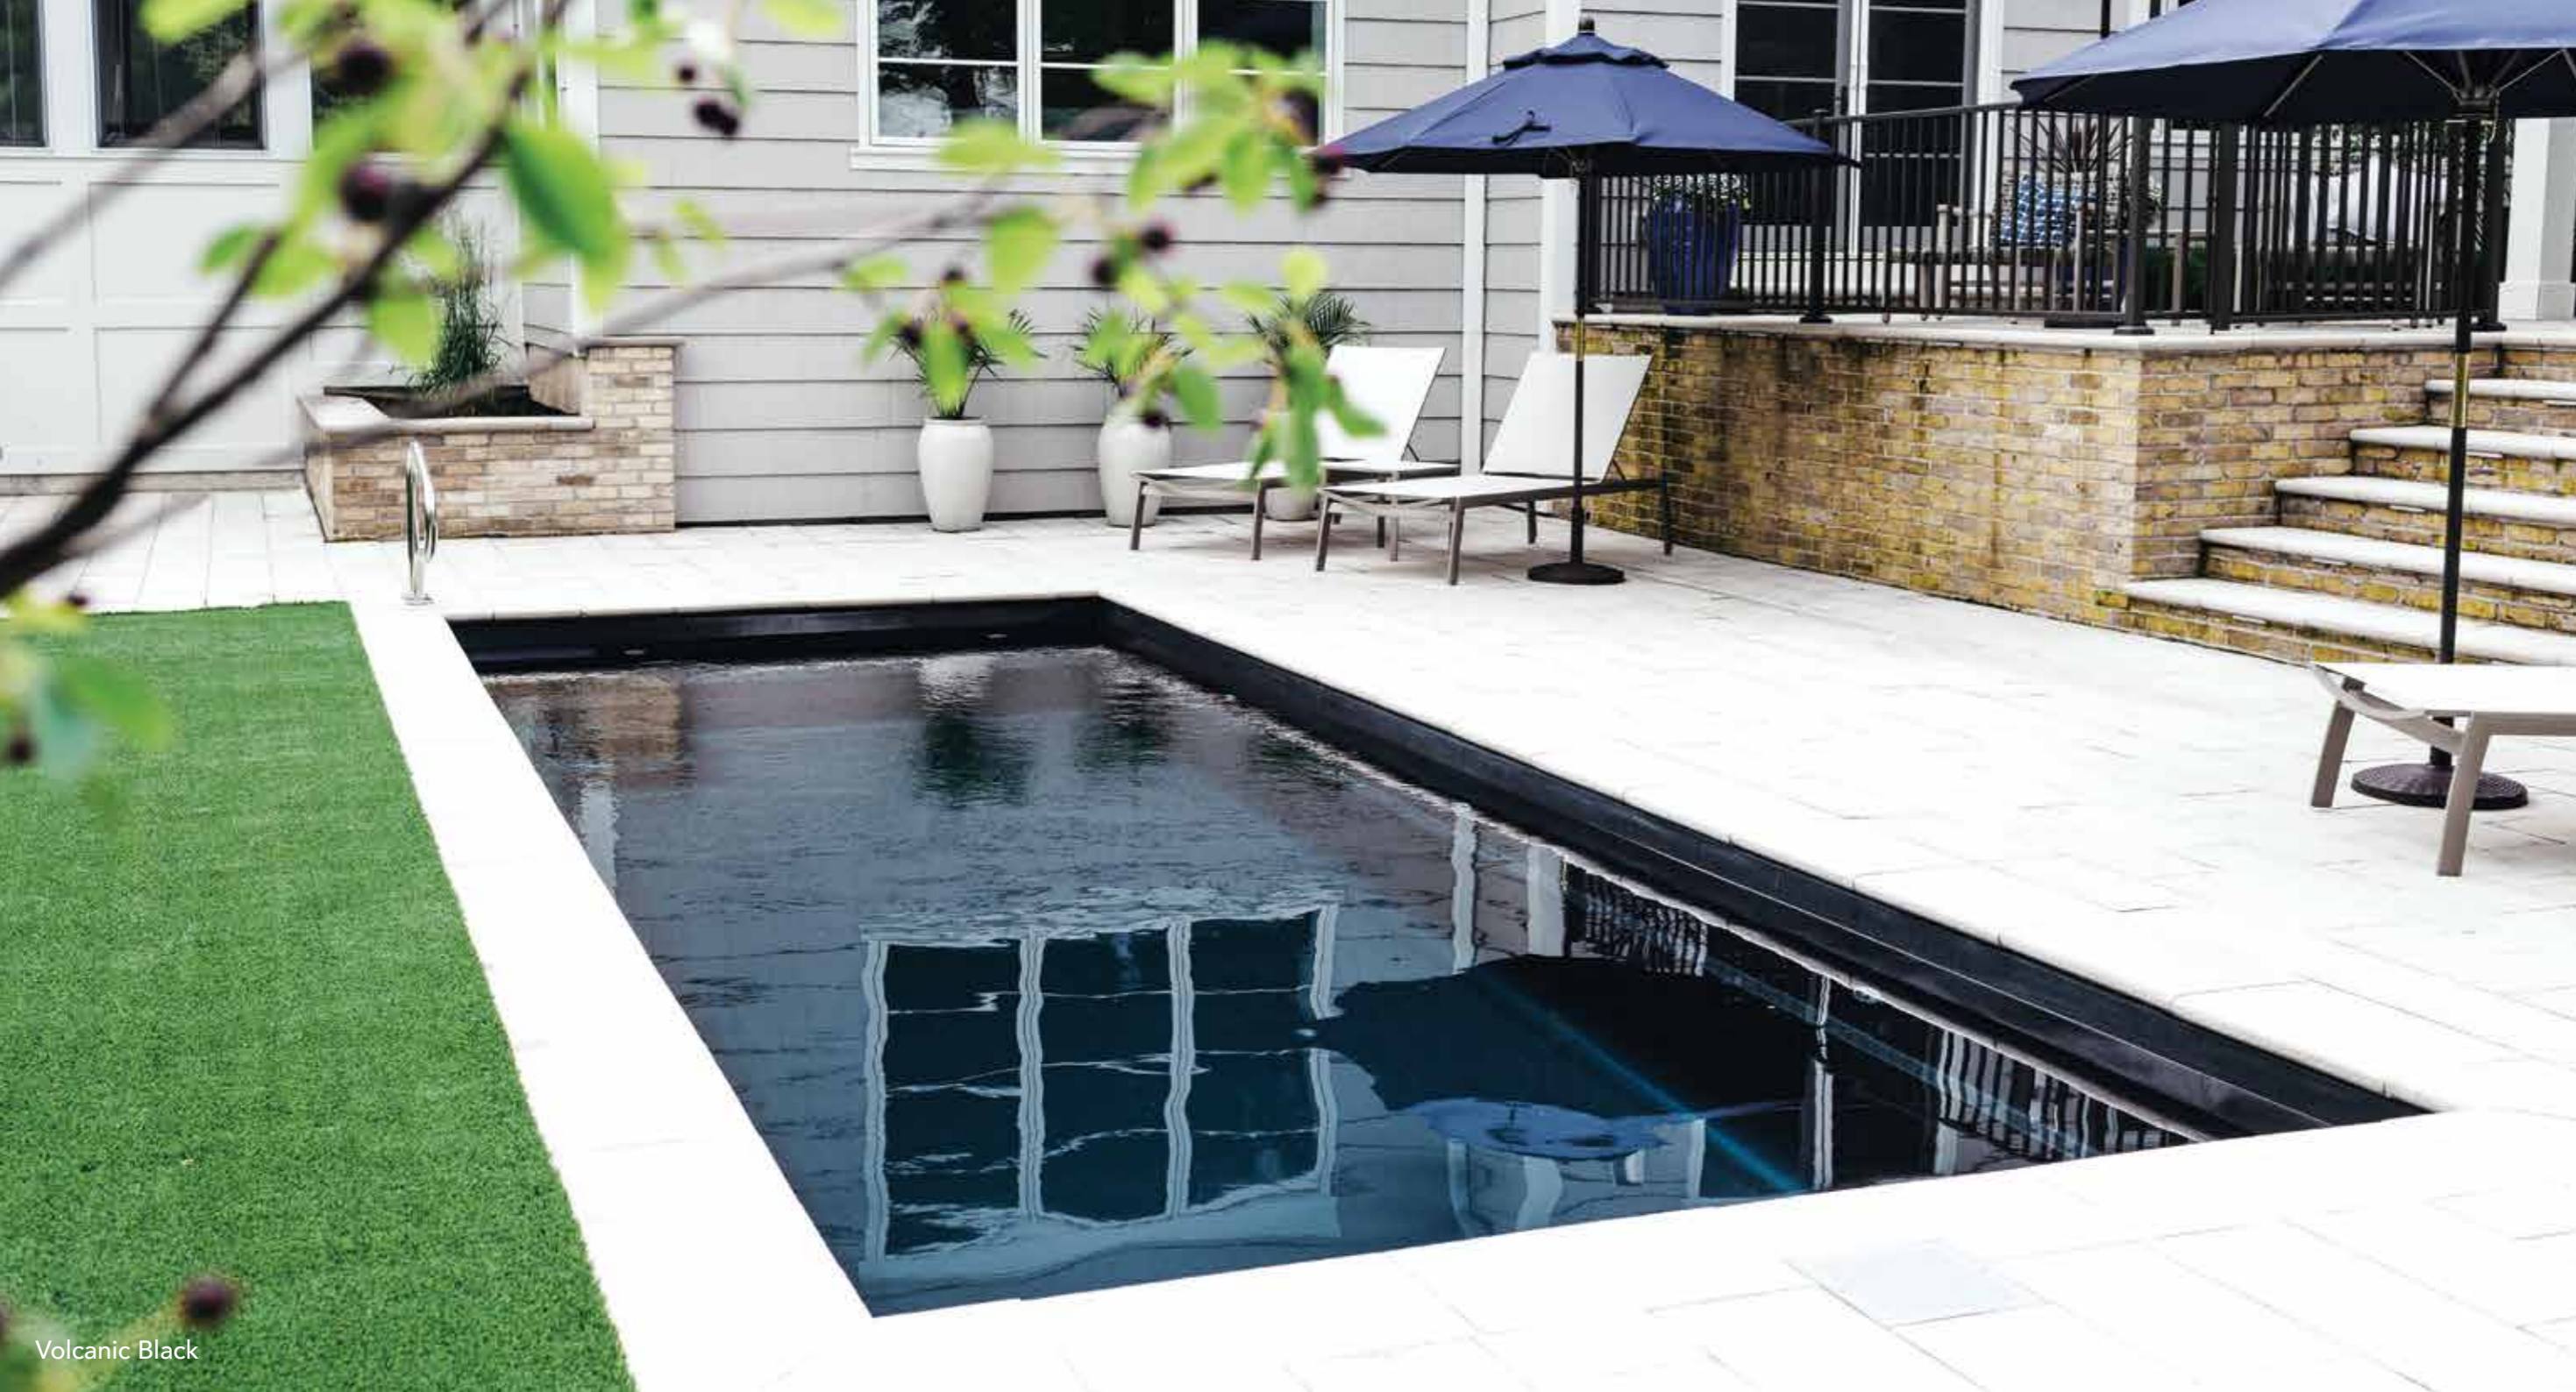

THE VISION™

- + Sleek, modern design allows for unlimited landscaping possibilities for both traditional and modern aesthetics
- + Large bench located at the step end with option to incorporate spa jets
- + Well-positioned entry and exit steps lead down to the pool floor
- + Flat-bottom design make it the perfect pool for playing pool games or for exercising