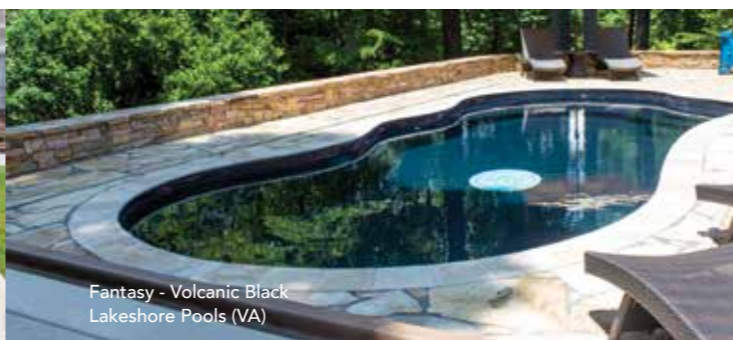

Fantasy - Reef Blue
Derby City Pools (KY)

Freedom - Ocean Blue
Pools of Fun (IN)

Inspiration - Ice Silver
Pete Alewine Pools (GA)

Inspiration - Ice Silver
Brinkmann Fiberglass Pools (WI)

Brilliant - Reef Blue
Pristine Pools (AL)

Freedom - Ocean Blue
Pools of Fun (IN)

Fantasy - Volcanic Black
Lakeshore Pools (VA)

Fantasy - Ocean Blue
Pools by Design (NM)

Marvelous - Reef Blue
Easy Living Pools (OH)

imaginepools™

(800) 997-POOL (800) 997-7665 www.imaginepools.com