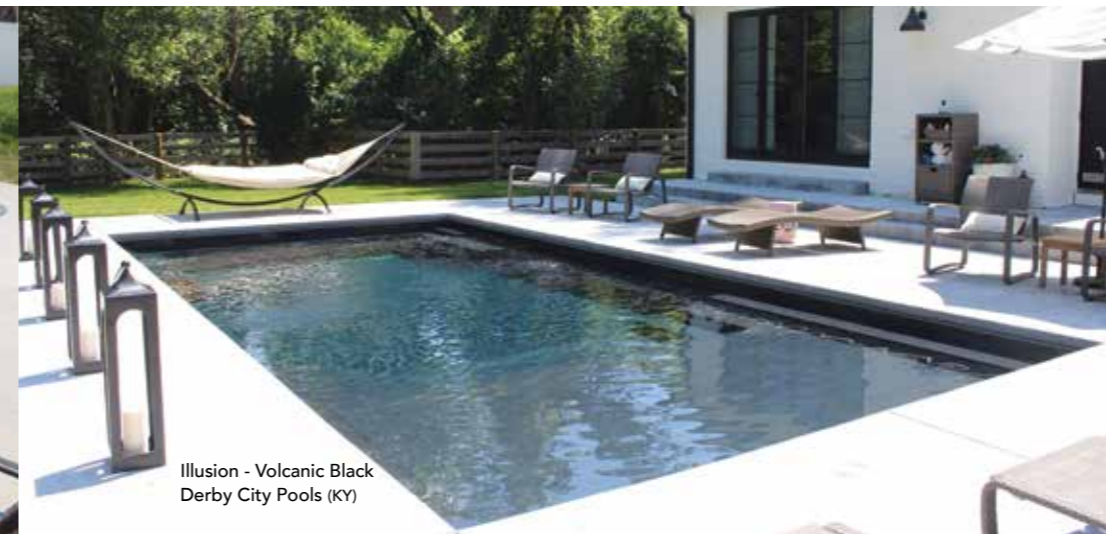

Inspiration - Ocean Blue
Executive Outdoor Living (NE)

Marvelous - Ocean Blue
All Around Town (IA)

Illusion - Ice Silver
Derby City Pools (KY)

Marvelous - Reef Blue
Gold Coast Pools (SC)

Illusion - Volcanic Black
Derby City Pools (KY)