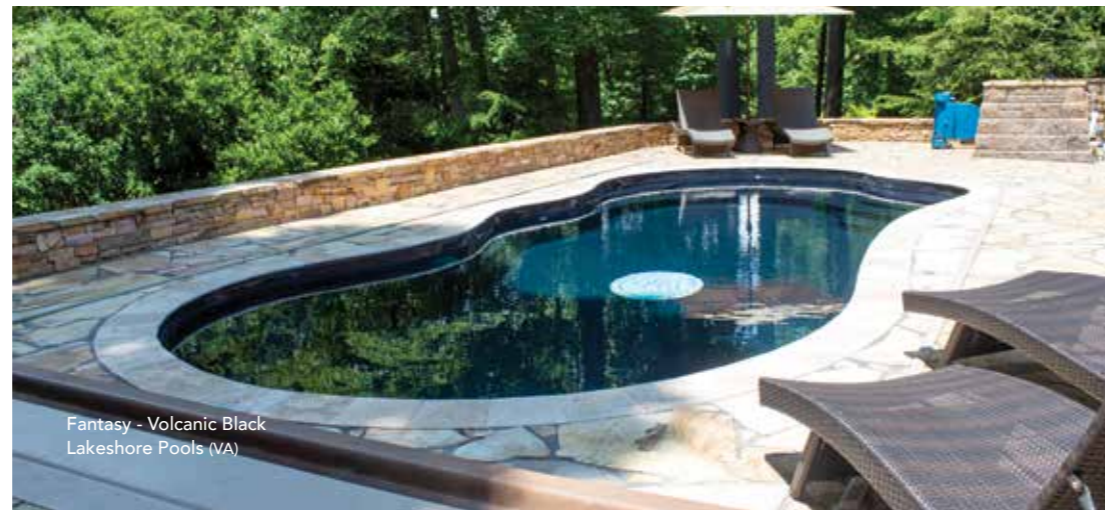

Ocean Blue

Reef Blue

Ice Silver

Storm Grey

Volcanic Black

Coral Blue

Beach Sand

Enjoy "life at its best"

Marvelous in Ocean Blue

Illusion in Coral Blue

Fantasy - Storm Grey
Rivers Pools (GA)

Inspiration - Ice Silver
Brinkman Fiberglass Pools (WI)

Illusion - Ice Silver
Derby City Pools (KY)

Inspiration - Ocean Blue
Special Care Pools (TN)

Vision - Volcanic Black
Nelson's HomeTowne (WI)

Fantasy - Volcanic Black
Lakeshore Pools (VA)

Inspiration - Ocean Blue
Executive Outdoor Living (NE)

Fantasy - Ice Silver
Adirondack Pools and Spas (NY)

Freedom with Splash Pad - Reef Blue
Steele Blades Lawn and Landscaping (KY)