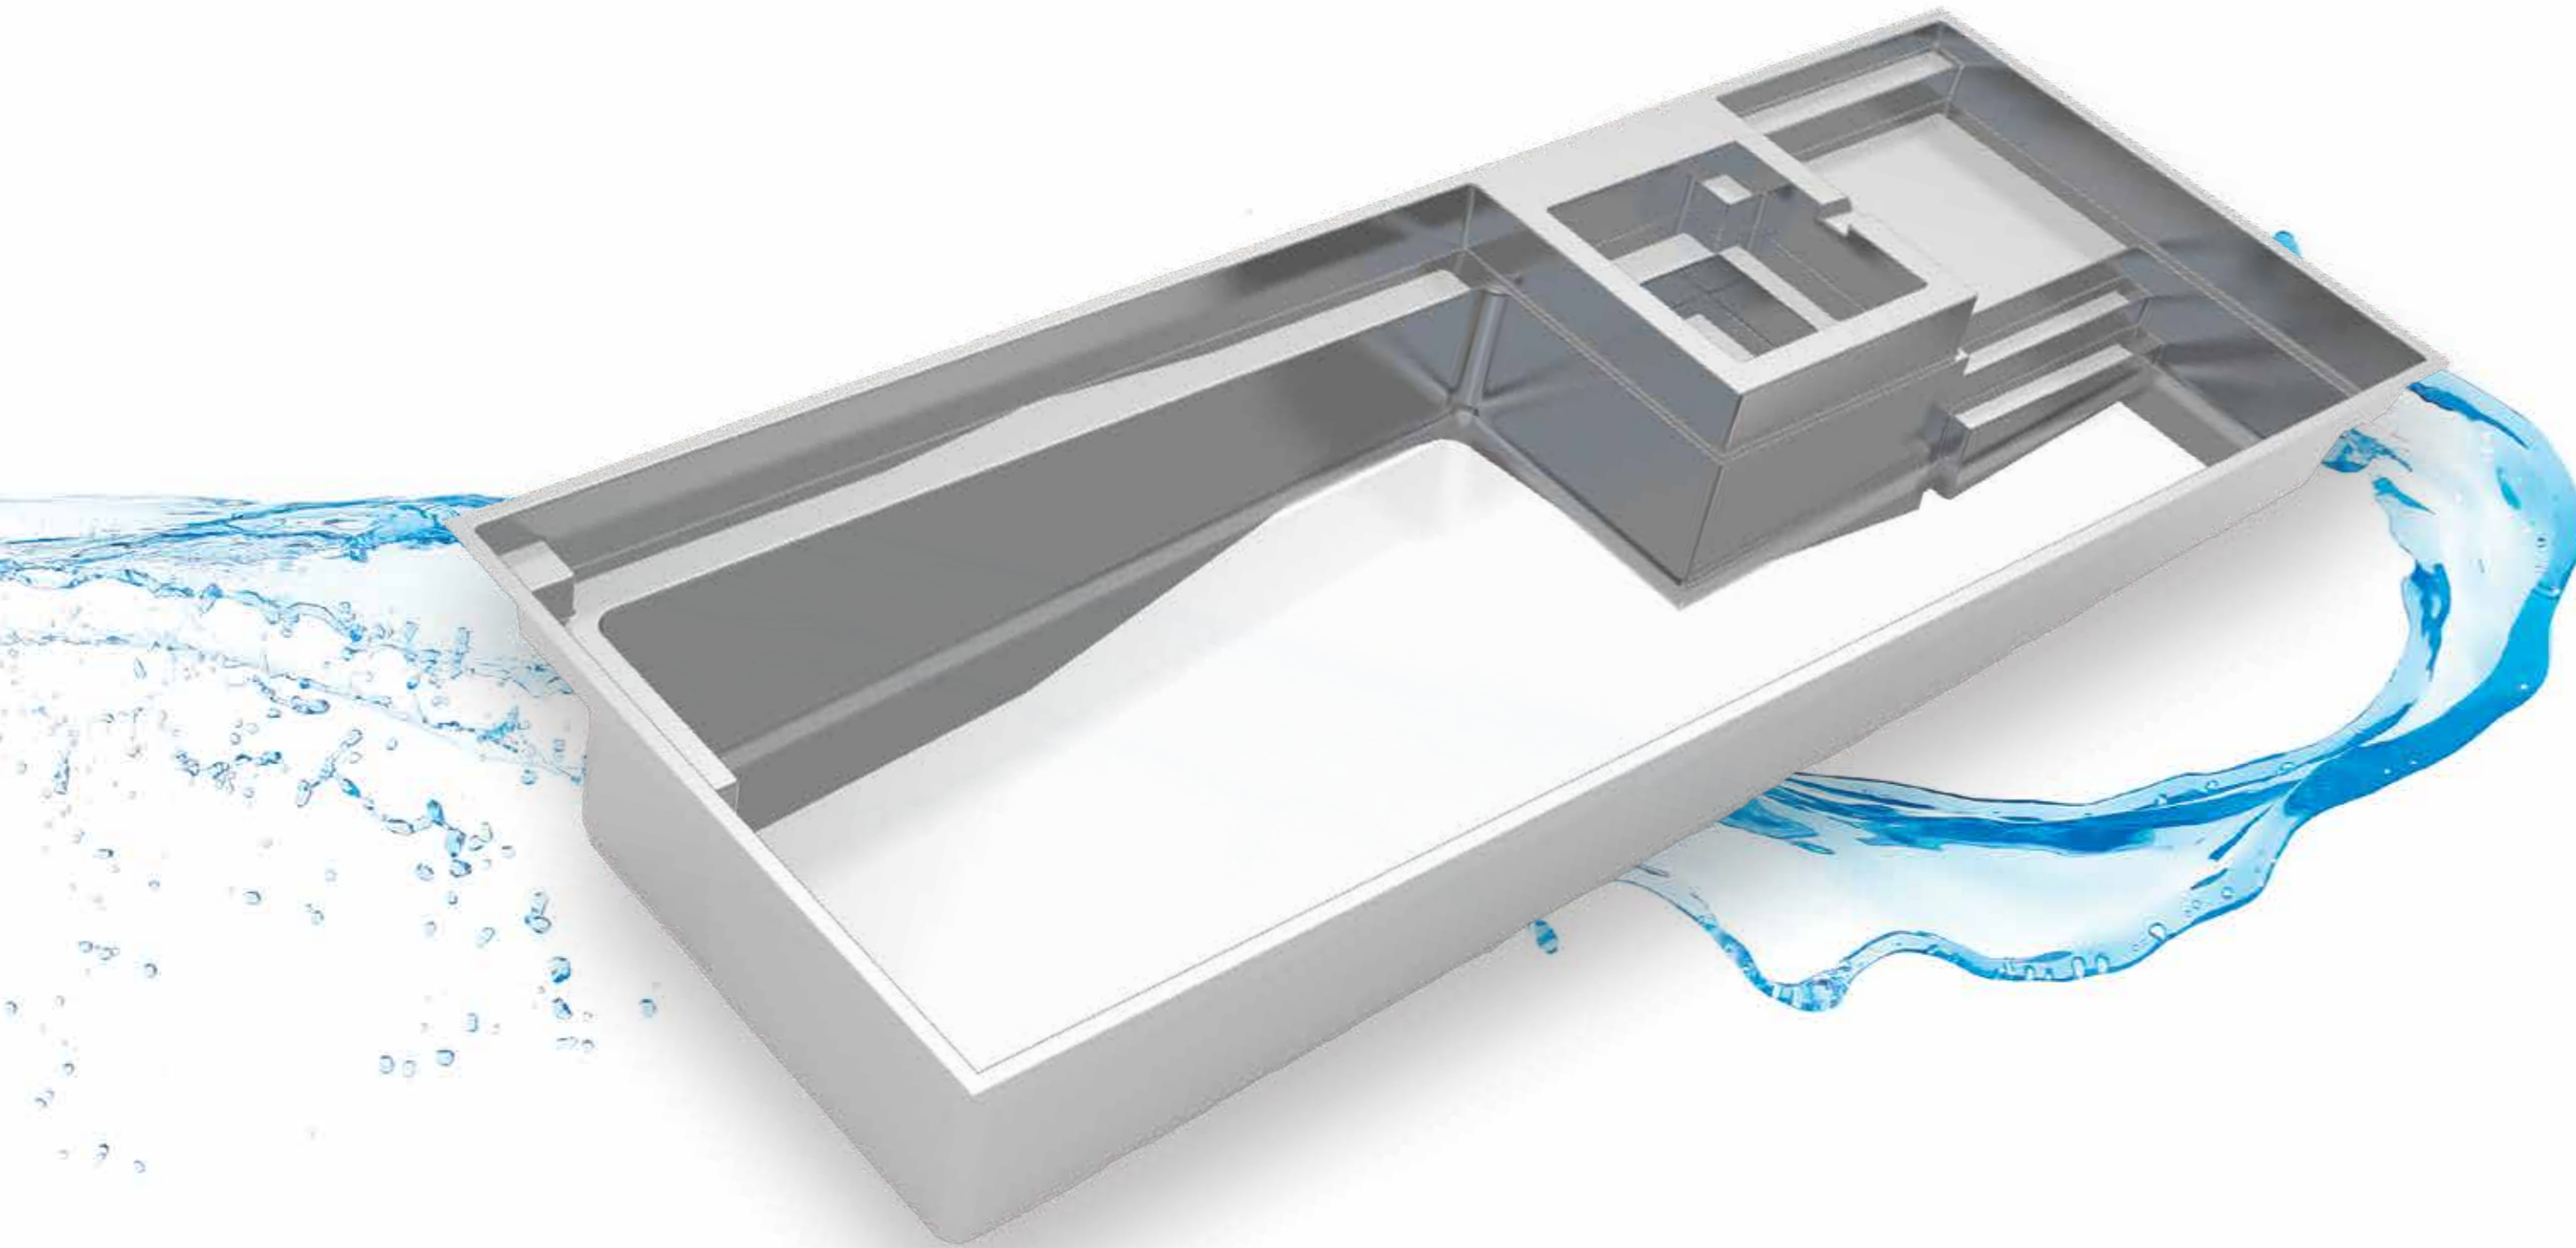

Length	Width	Shallow	Deep
40'	15' 6"	4' 2"	6' 8"
35'	15' 6"	4' 2"	6' 4"
30'	15' 6"	4' 2"	6' 1"
26'	13'	4' 1"	5' 7"
23'	13'	4' 1"	5' 5"

*Splash pad water depth averages 18"

THE BRILLIANT™

- + Built-in spa located at the shallow end next to entry steps and fun pad
- + Water cascades through spa spillovers to pool and splash pad, providing a beautiful water feature
- + Large built-in fun pad provides the perfect playground for adults and children alike
- + Secondary bench area located at the deep end of the pool
- + Convenient entry and exit steps
- + Splash pad depth (top to bottom) is approximately 18"

Length	Width	Shallow	Deep
40'	15' 6"	4' 7"	6' 8"
35'	15' 6"	4' 7"	6' 4"
30'	15' 6"	4' 7"	6' 1"

*Splash pad water depth averages 18"

THE EXQUISITE™

- + Our newest design that offers a large built-in fun pad provides the perfect playground for adults and children alike
- + Built-in spa allows for therapeutic massage jets to heighten relaxation
- + Convenient entry and exit steps
- + Splash pad is 7' 11" long x 7' 2" wide and the depth (top to bottom) is approximately 18"
- + Spa dimensions are 7' 9" long x 7' 2" wide with a depth of approximately 2' 10"
- + Full-length swimming channel for fun or exercise
- + Extended bench allows for multi-swimmer seating or recreational enjoyment