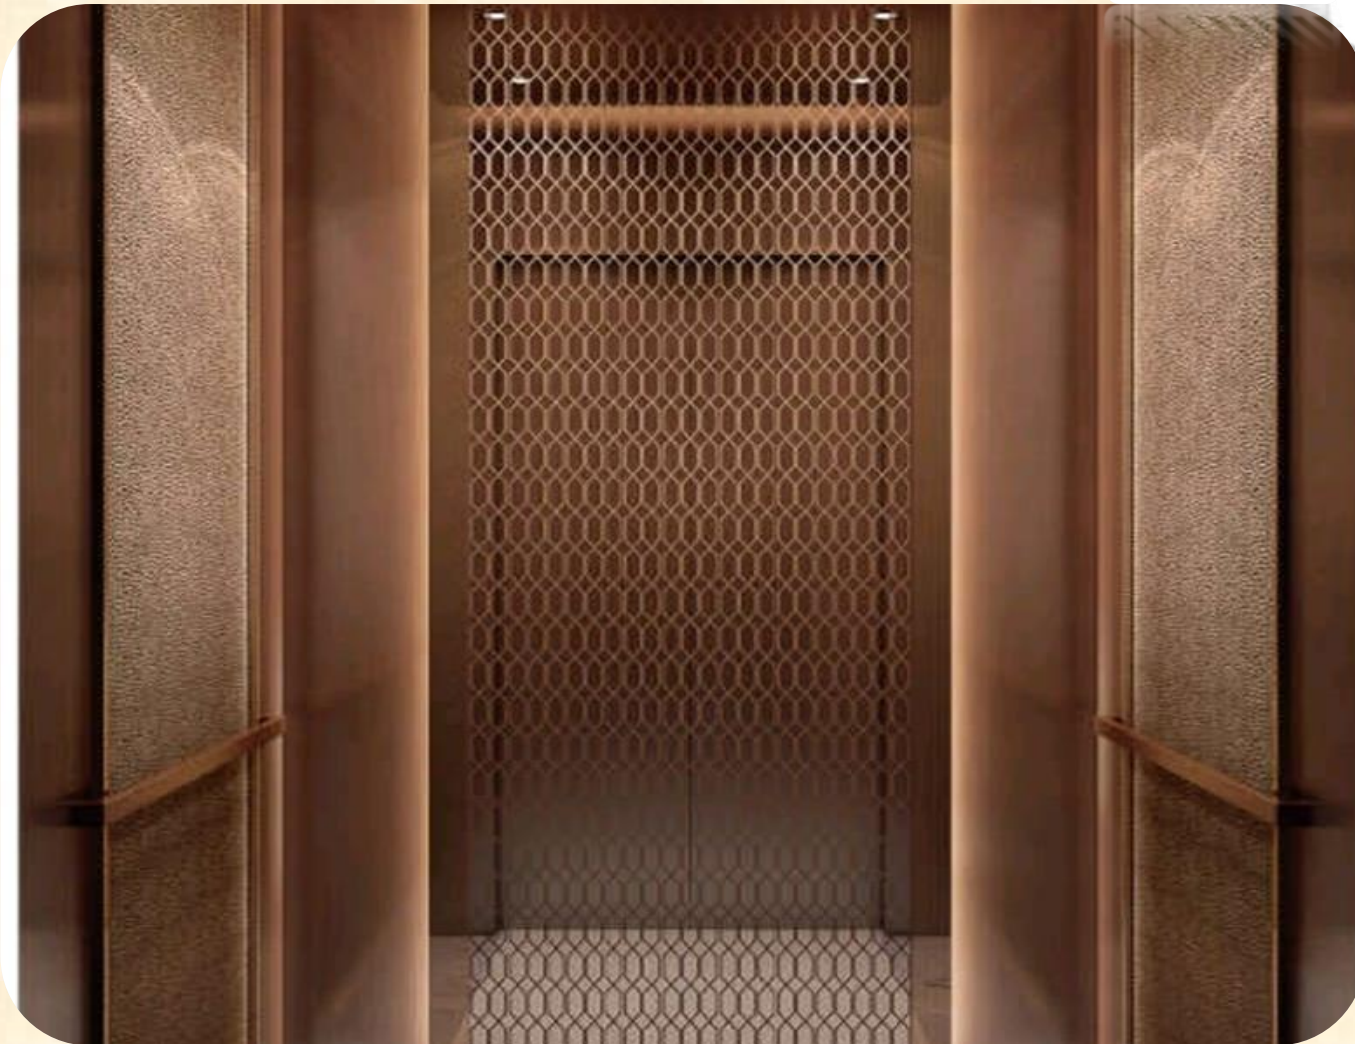

Cabin designs

Silver shadow