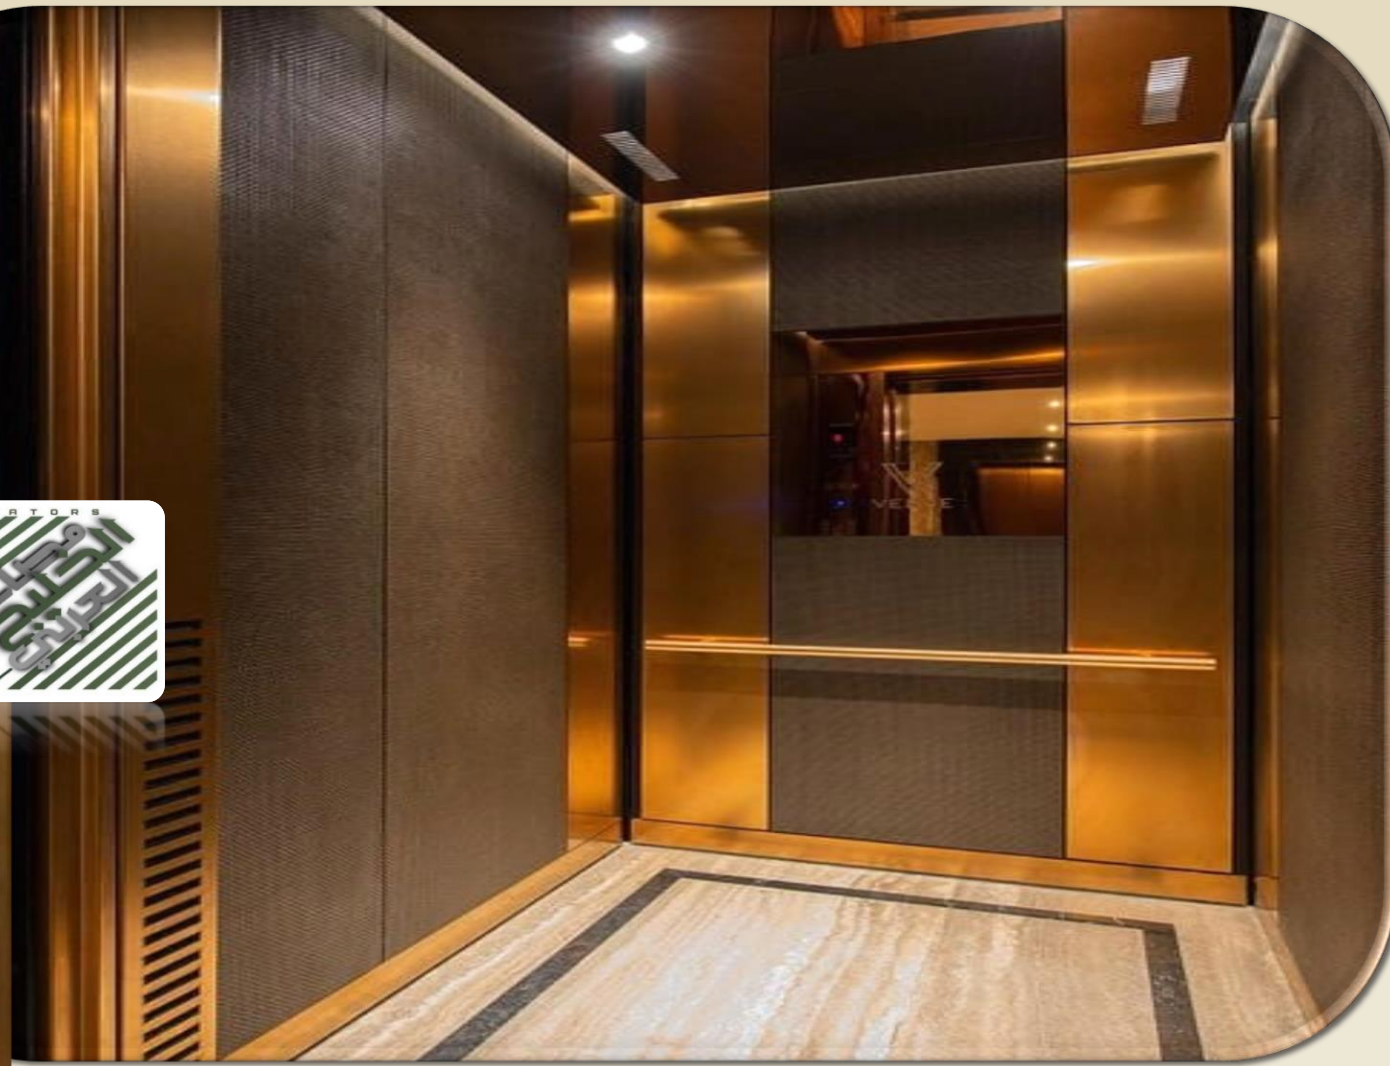

CABIN SIZE 180 X 180 CM

Cabin designs

GOLDEN TIGER

Cabin designs

Grey wooden

Cabin designs

Cabin designs

Bronze steel