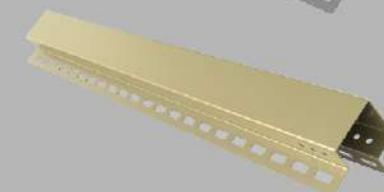

炫彩银钢结构
Bright silver
Steel structure

香槟金钢结构
Champagne gold
Steel structure