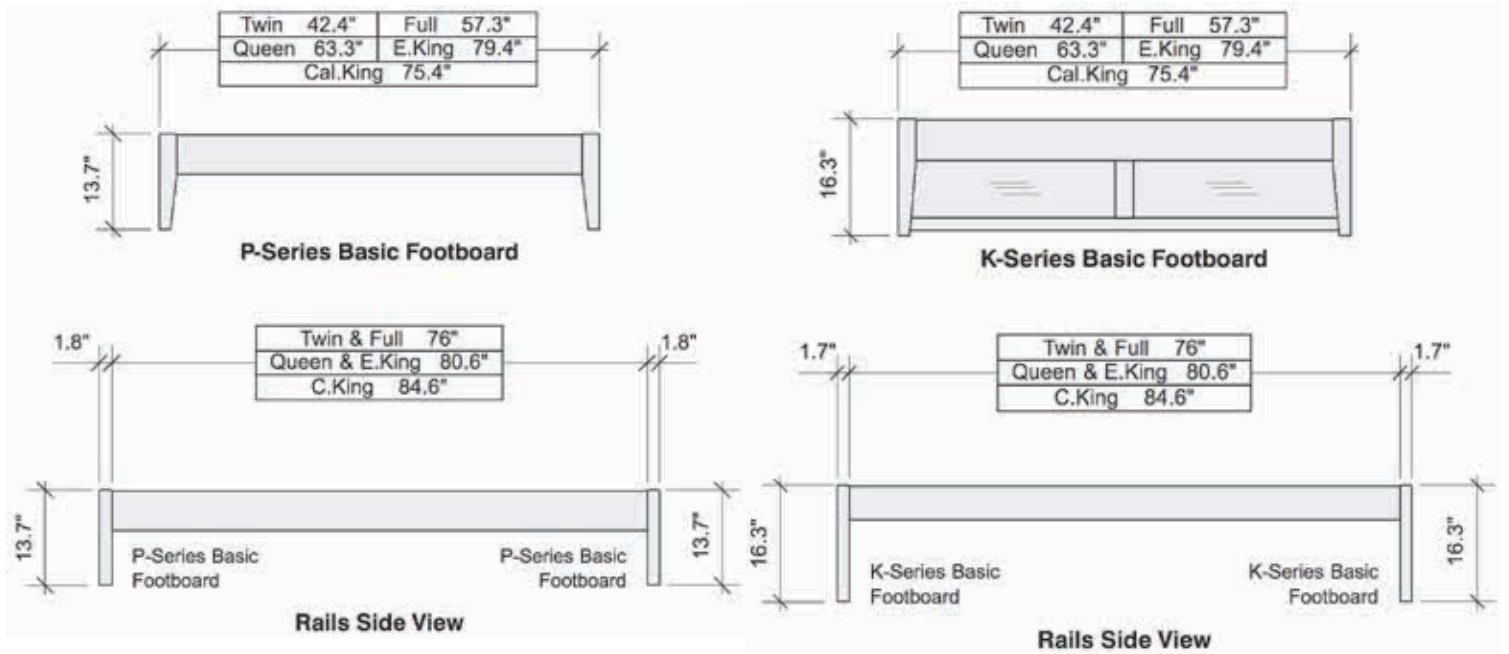

Basic Bed (pg 6)