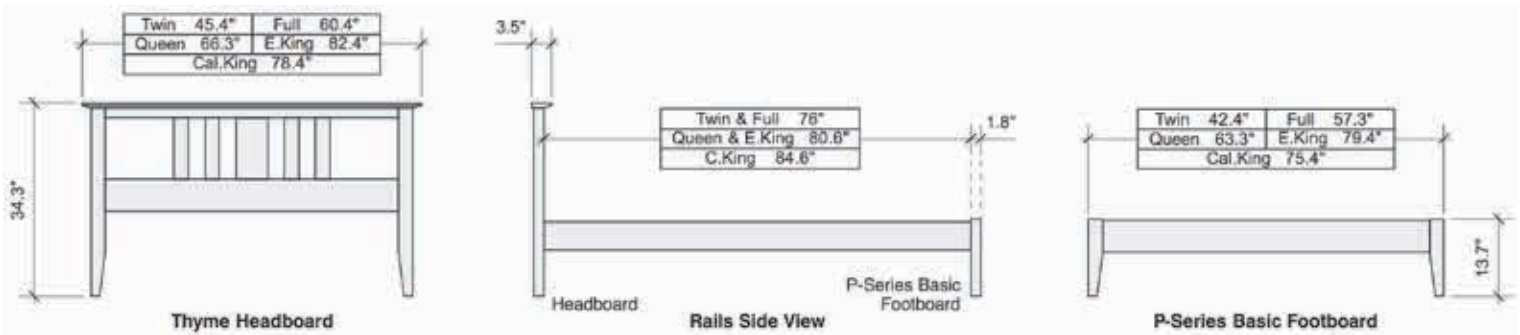

Queen: MAT-QEN-OCE2-xx

Mocha: MO

Chocolate: CHO

Navy: NA

Charcoal: CHA

Product Specs and Dimensions

Basic Bed (pg 6)

Thyme (pg 12)