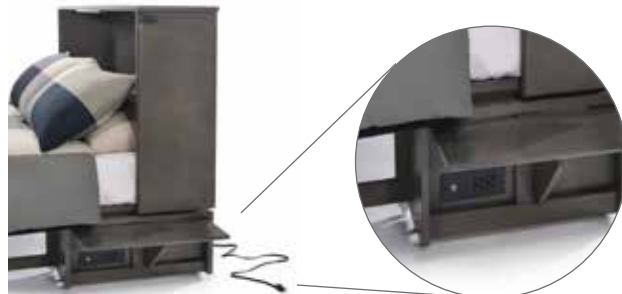

CHO

STW

Features

*Shelf included

Tech Integrated Features: USB and power outlets

MURPHY CUBE

Cabinet: MUR-CUB-QEN-xx
 Mattress: MND-GMF-TRI-QEN

Function