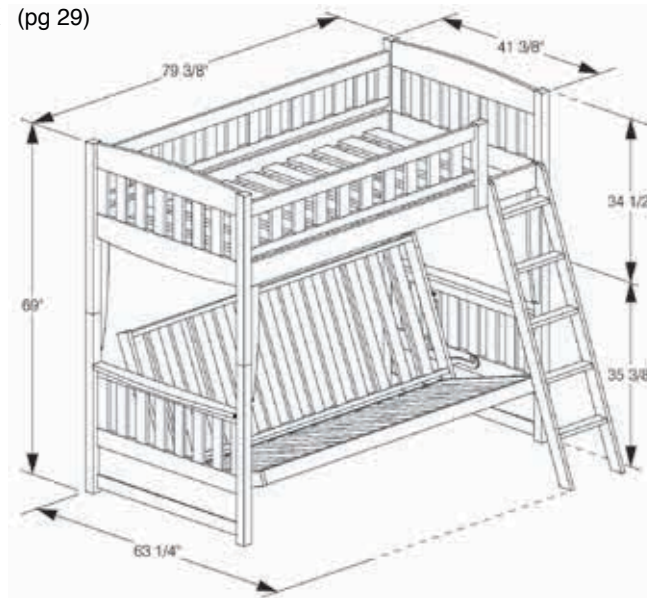

Teddy R. (pg 17)

Seagull (pg 18)

— Night and Dayset™ Add on

Ginger Loft Bunk (pg 24)

Ginger Twin Loft Bunk

Ginger Full Loft Bunk

Cinnamon Twin Twin Bunk (pg 28)

Cinnamon Twin Futon Bunk (pg 29)