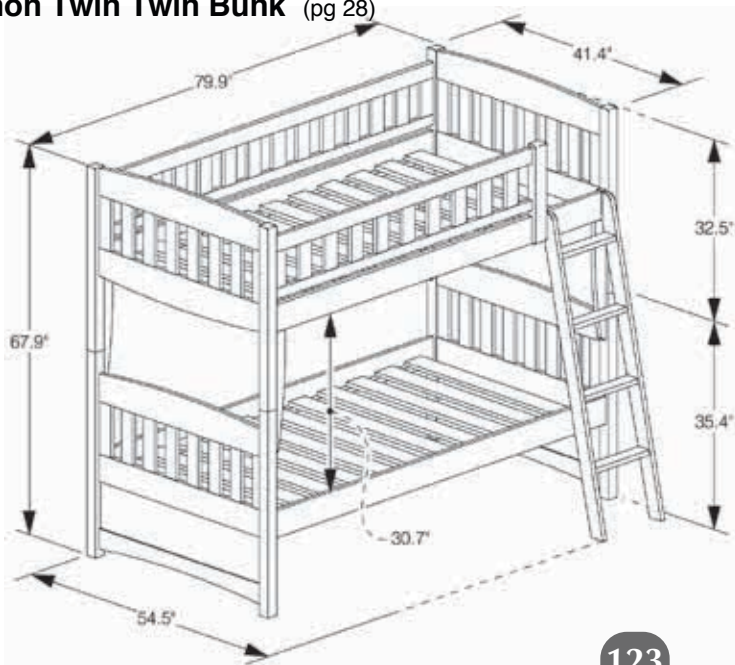

Teddy R. (pg 17)

Seagull (pg 18)

— Night and Dayset™ Add on

Ginger Loft Bunk (pg 24)

Ginger Twin Loft Bunk

Ginger Full Loft Bunk

Cinnamon Twin Twin Bunk (pg 28)

Cinnamon Twin Futon Bunk (pg 29)