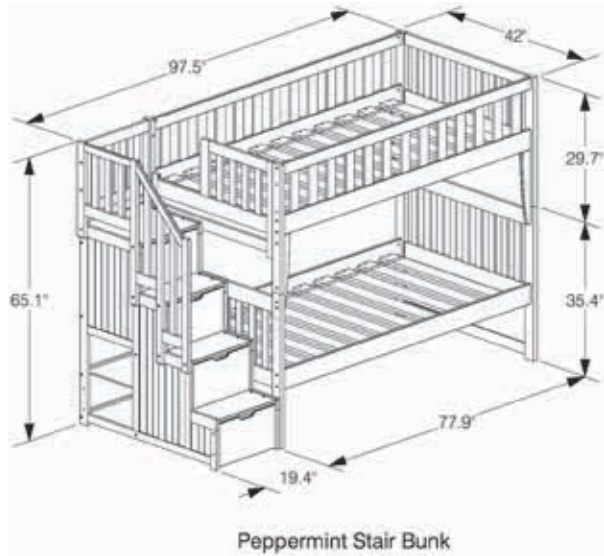

Peppermint Bunk (pg 32)