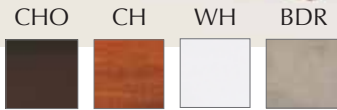

EUREKA

Arm Set: LKA-EUR-xx
Full Body: LKB-FUL- xx
Queen Body: LKB-QEN-xx