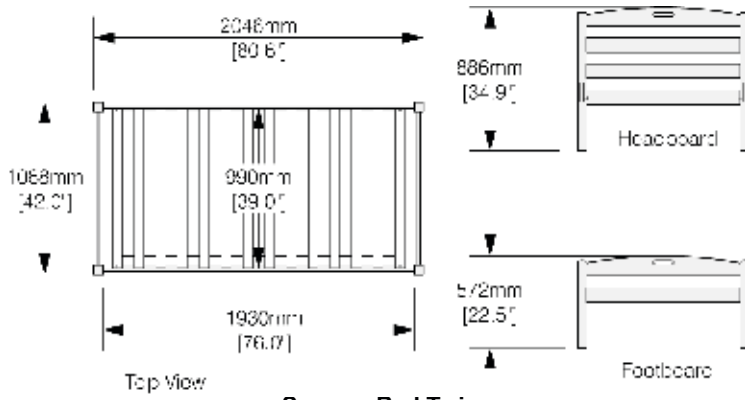

Clove 6 Drawer (pg 34)

Secrets 5 Drawer (pg 35, 44)

Secrets Nightstand (pg 35, 44)

Secrets 7 Drawer (pg 35, 44)

Secrets Desk and Mirror (pg 35, 44)

Chesapeake Mainsail (pg 42)

Chesapeake Sailboat (pg 43)

Sesame Bed (pg 48)