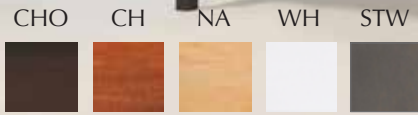

Hanging Shelf: PB-SHELF-xx

PBL-EL-TWN/FUL-WH
Elbow Ladder available on
T/F in WH only

Clove

Case Goods

Secrets

GINGER FULL-FULL BUNK

Chocolate: GIN-F/F-CHO

Cherry: GIN-F/F-CH