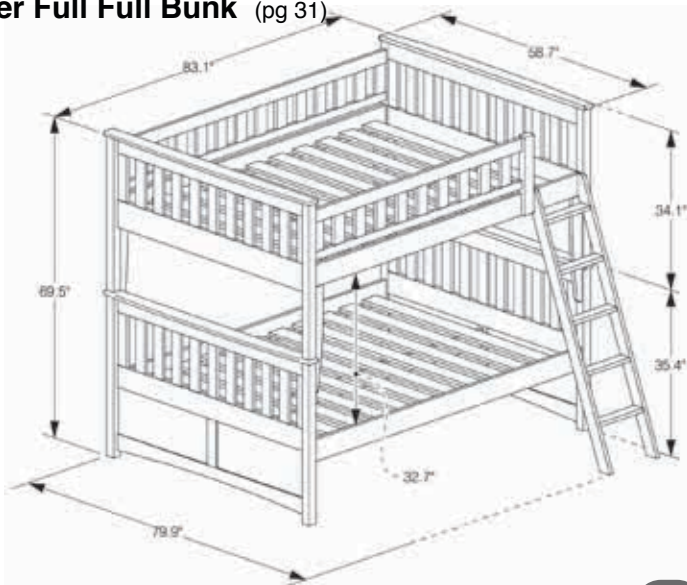

Ginger Full Full Bunk (pg 31)