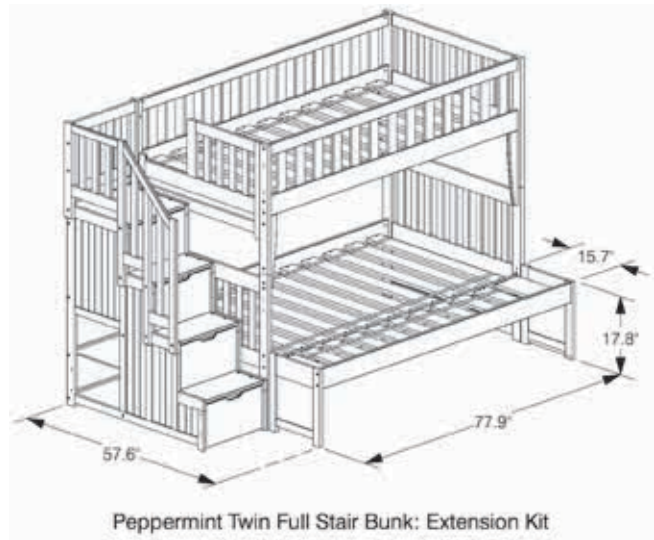

Peppermint Bunk (pg 32)