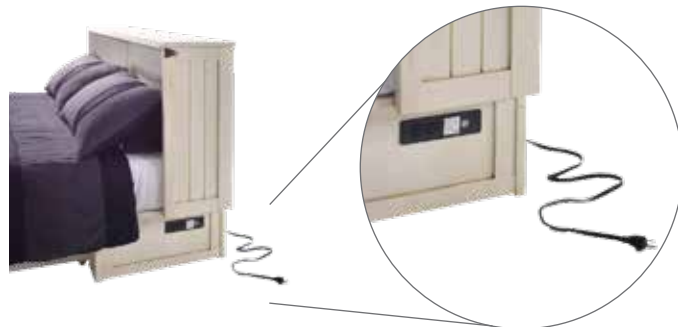

BWT

WH

Features

Optional Shelf Kit: MUR-TRAYxx

Tech Integrated Features: USB and power outlets

POPPY

Cabinet: MUR-POP-QEN-xx
 Mattress: MND-GMF-TRI-QEN

BDR