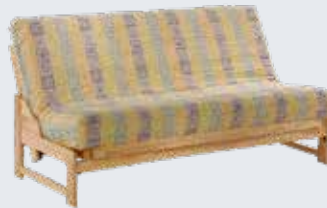

EUREKA

Arm Set: BA-EUR-xx
Standard Full Body: BJ-FUL-xx
Standard Queen Body: BJ-QEN-xx
Moonglider Full Body: BMG-FUL-xx
Moonglider Queen Body: BMG-QEN-xx

Shown in NA

Accessories

Rolling Storage Drawer:
BD-FUL-xx
BD-QEN-xx