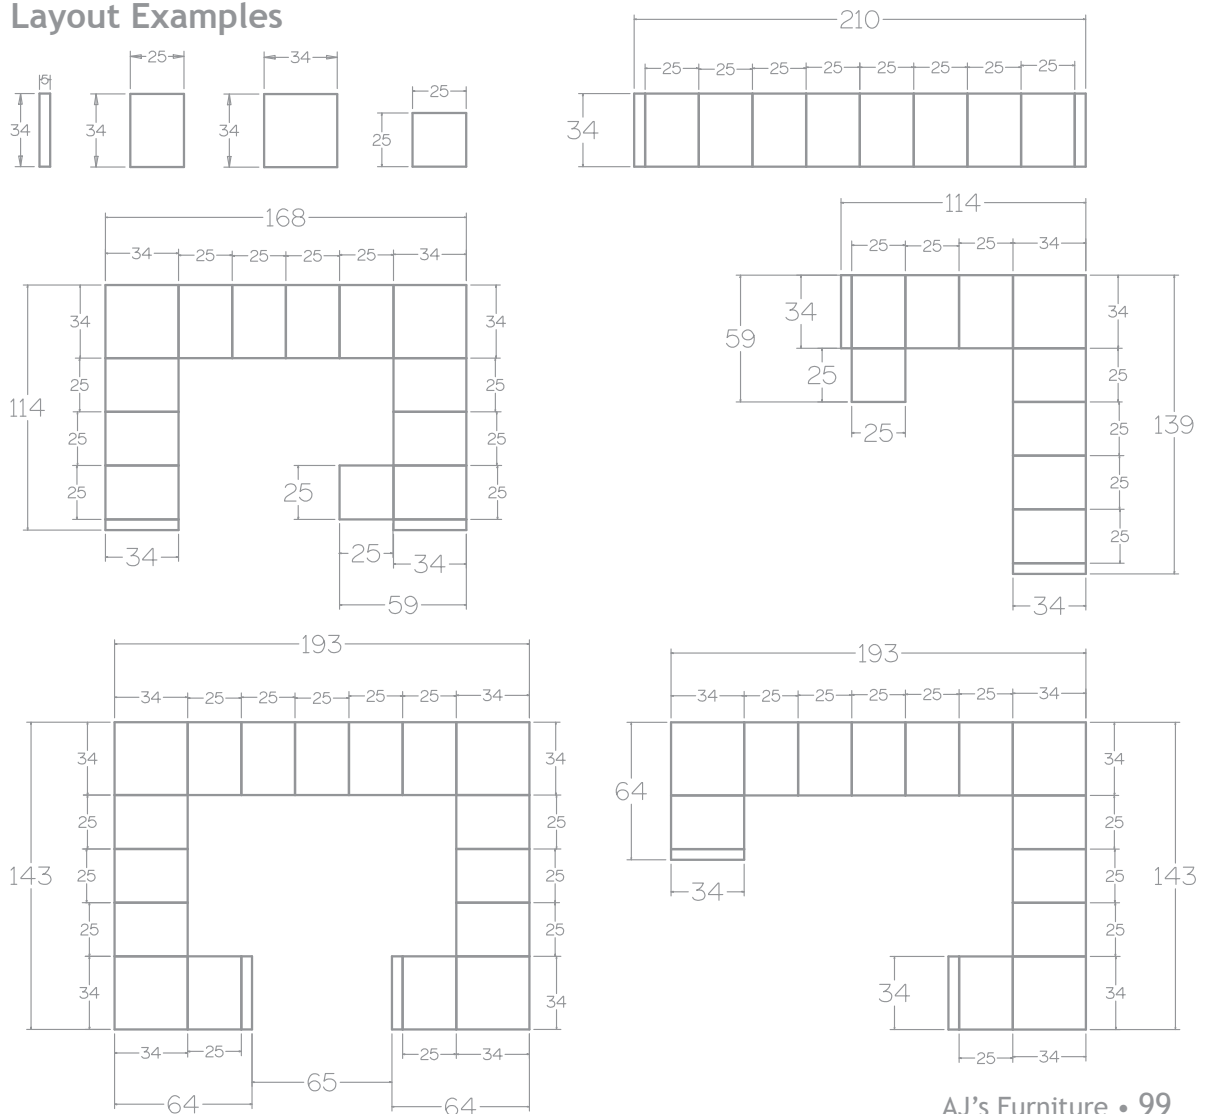

Layout Examples