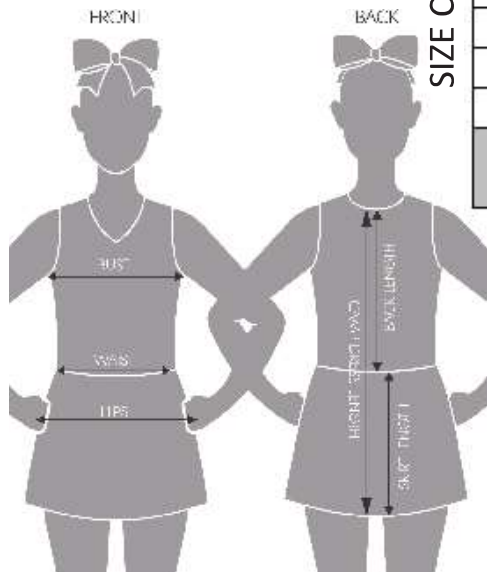

TC Spirit can not guarantee that the braid on bodyliners will match up to the design on a shell due to different body types. If a looser fit is desired move up one size.

CUSTOM FLEX BODYLINERS YOUTH			CUSTOM FLEX BODYLINERS ADULT		
CHEST	SIZE	SLEEVE LENGTH	CHEST	SIZE	SLEEVE LENGTH
18-20	YXS	17	30-32	A5	22
20-22	YS	18	32-34	AM	22
22-24	YM	19	34-36	AL	23
24-26	YL	20	36-38	AXL	23
26-28	YXL	21	38-40	A2XL	24
28-30	Y2XL	22	*For larger size add $25.00		
			40-42	*A3XL	24
			42-44	*A4XL	25

SIZE CHART F

BOY'S & MEN'S CUSTOM POLYESTER UNIFORMS				
CHEST	SIZE	WAIST	PANT INSEAM	SHORT INSEAM
23-25	BYS	21-23	21	7
26-28	BYM	24-26	23	7
29-31	BYL	27-29	25	8
32-33	MXS	24-26	30	9
34-36	MS	27-29	31	10
37-40	MM	30-33	32	11
41-44	ML	34-37	33	12
45-48	MXL	38-41	33	13
*For larger size add $25.00				
49-52	M2XL	42-45	34	14
53-55	M3XL	46-50	35	15

SIZE CHART E

If you are measuring your team, please watch our video online for instructions and helpful hints on how to measure.