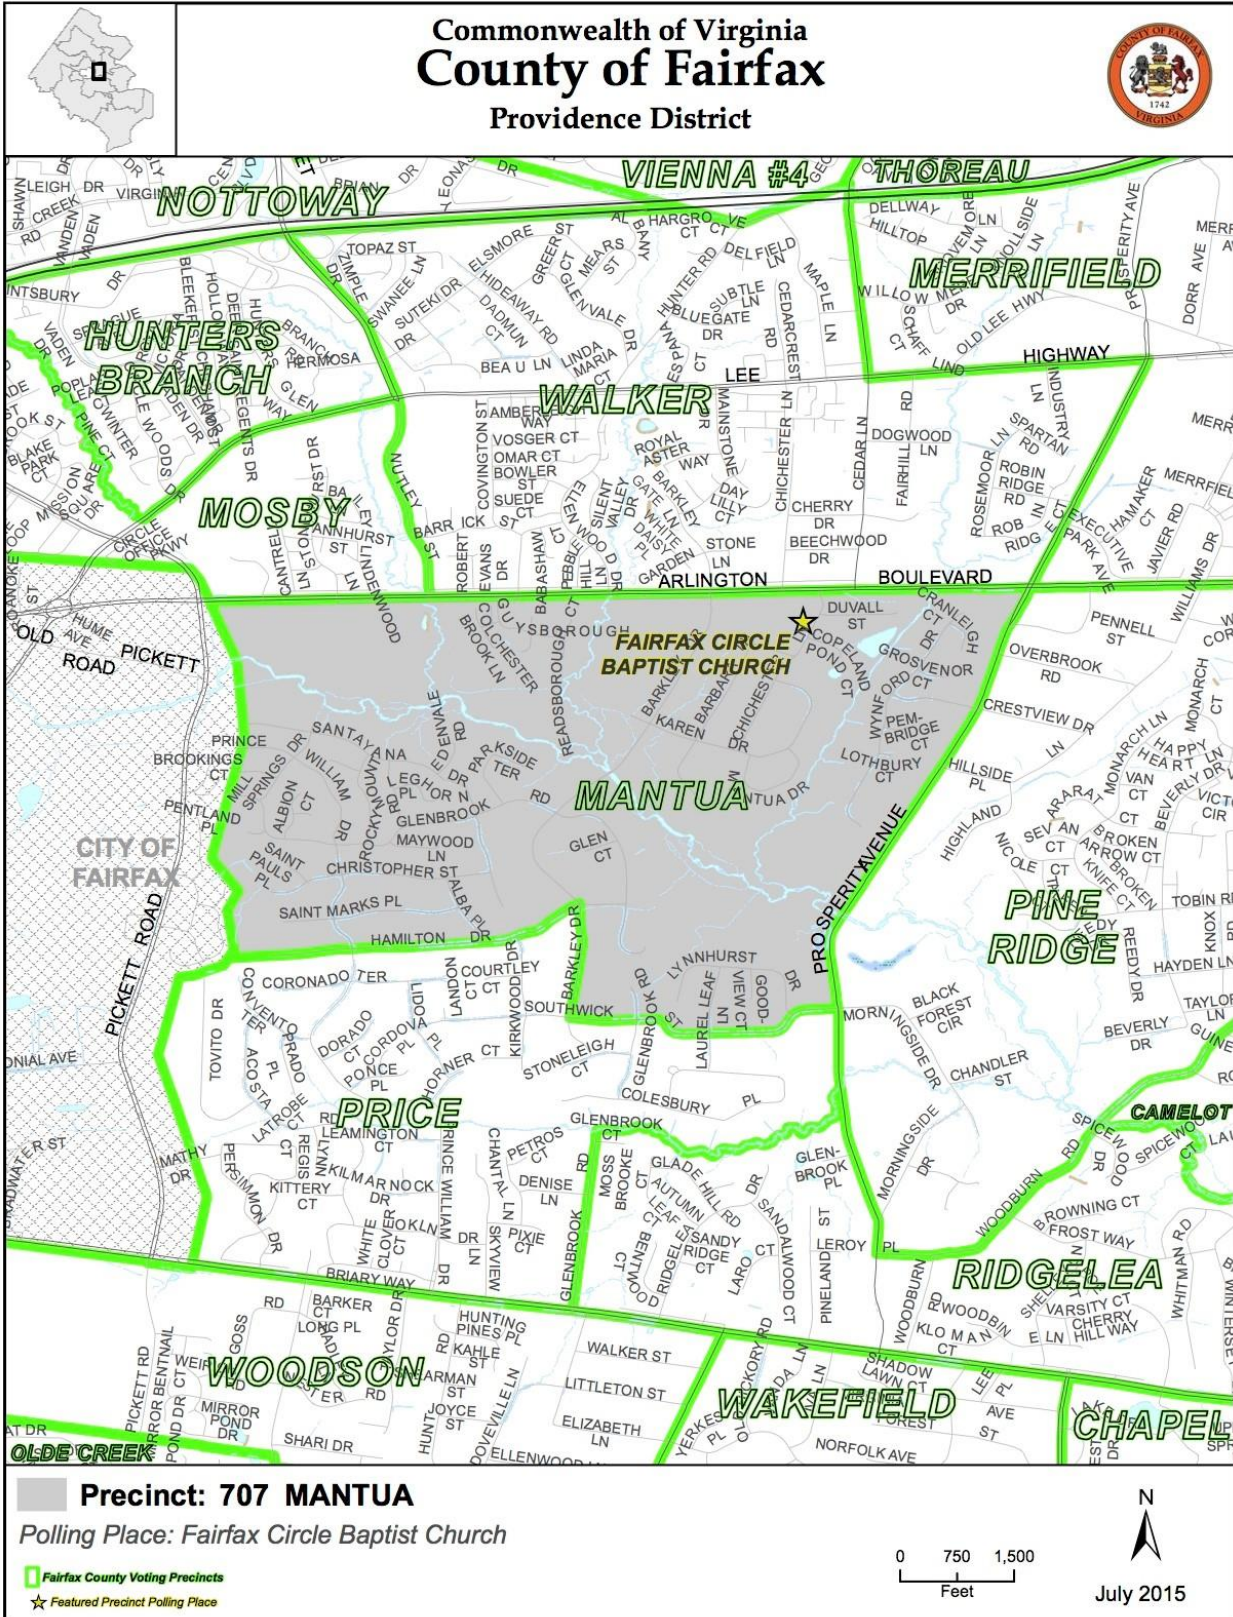

Map of Precinct 707 extracted from Providence District Precincts, p.17