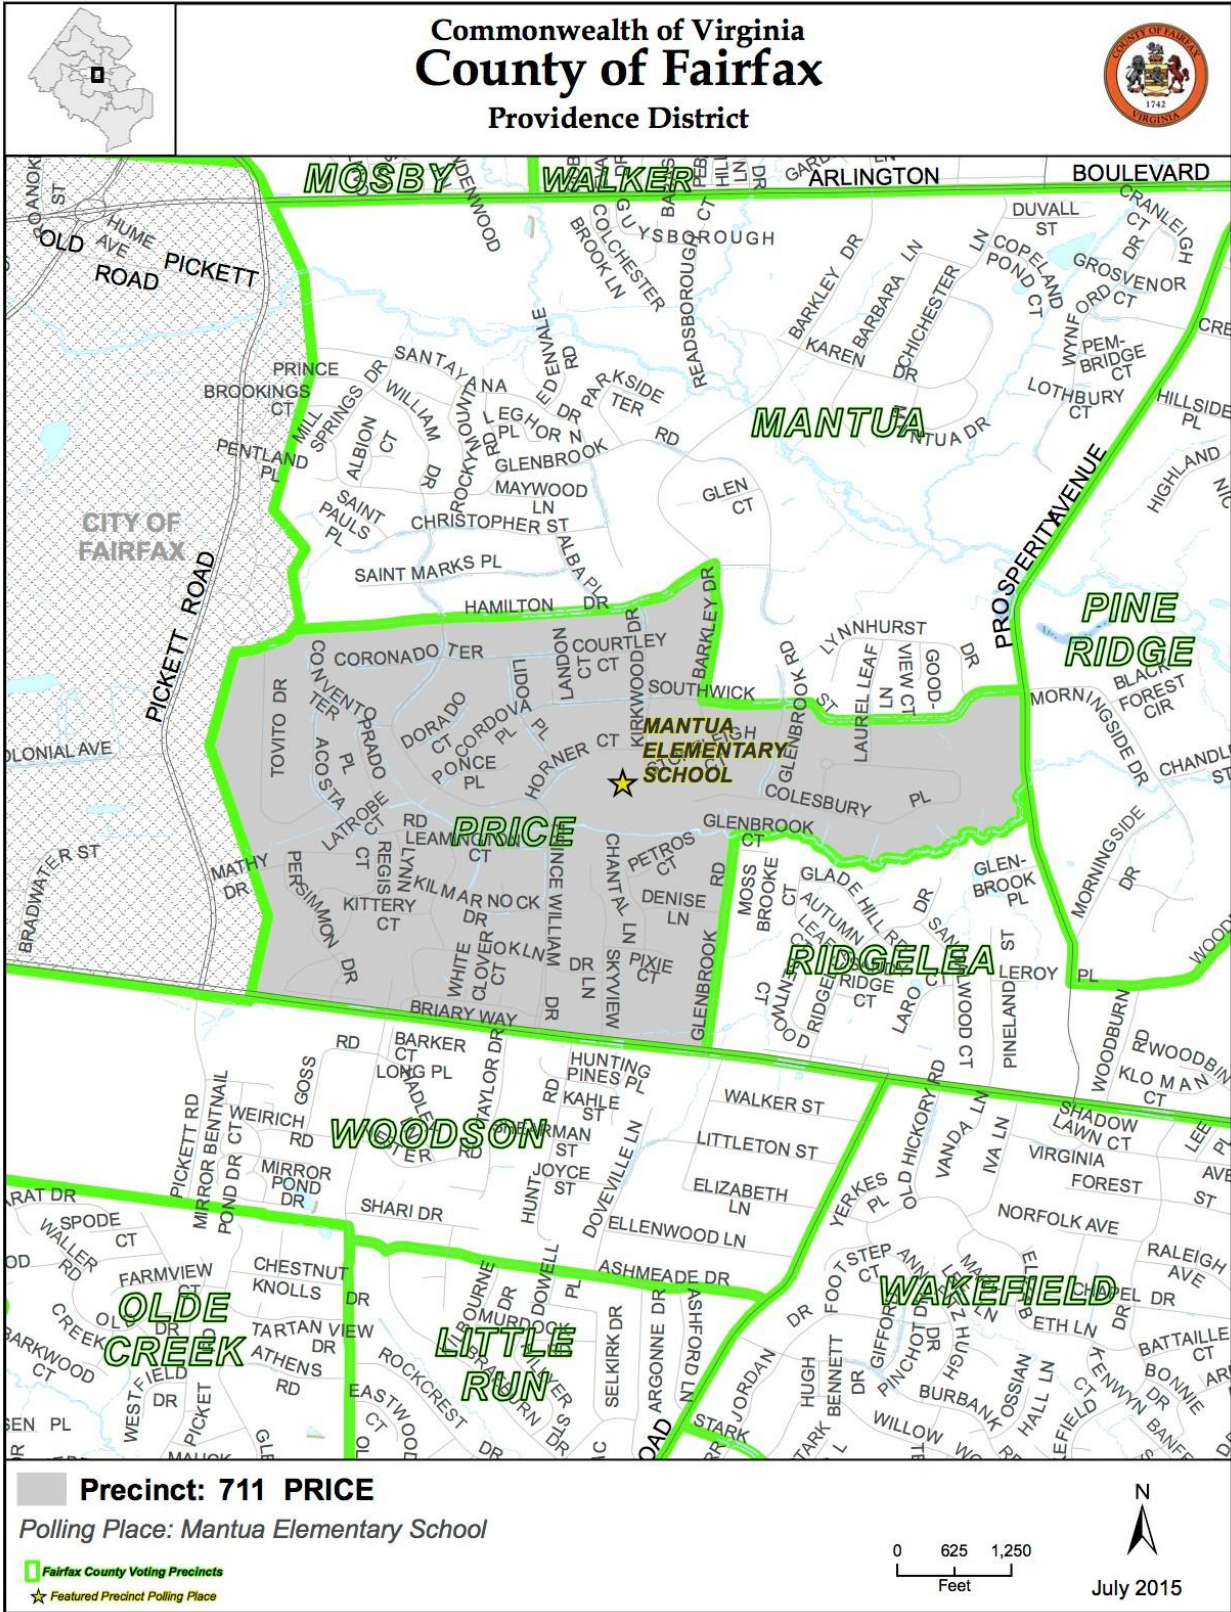

Map of Precinct 711 extracted from Providence District Precincts, p.25