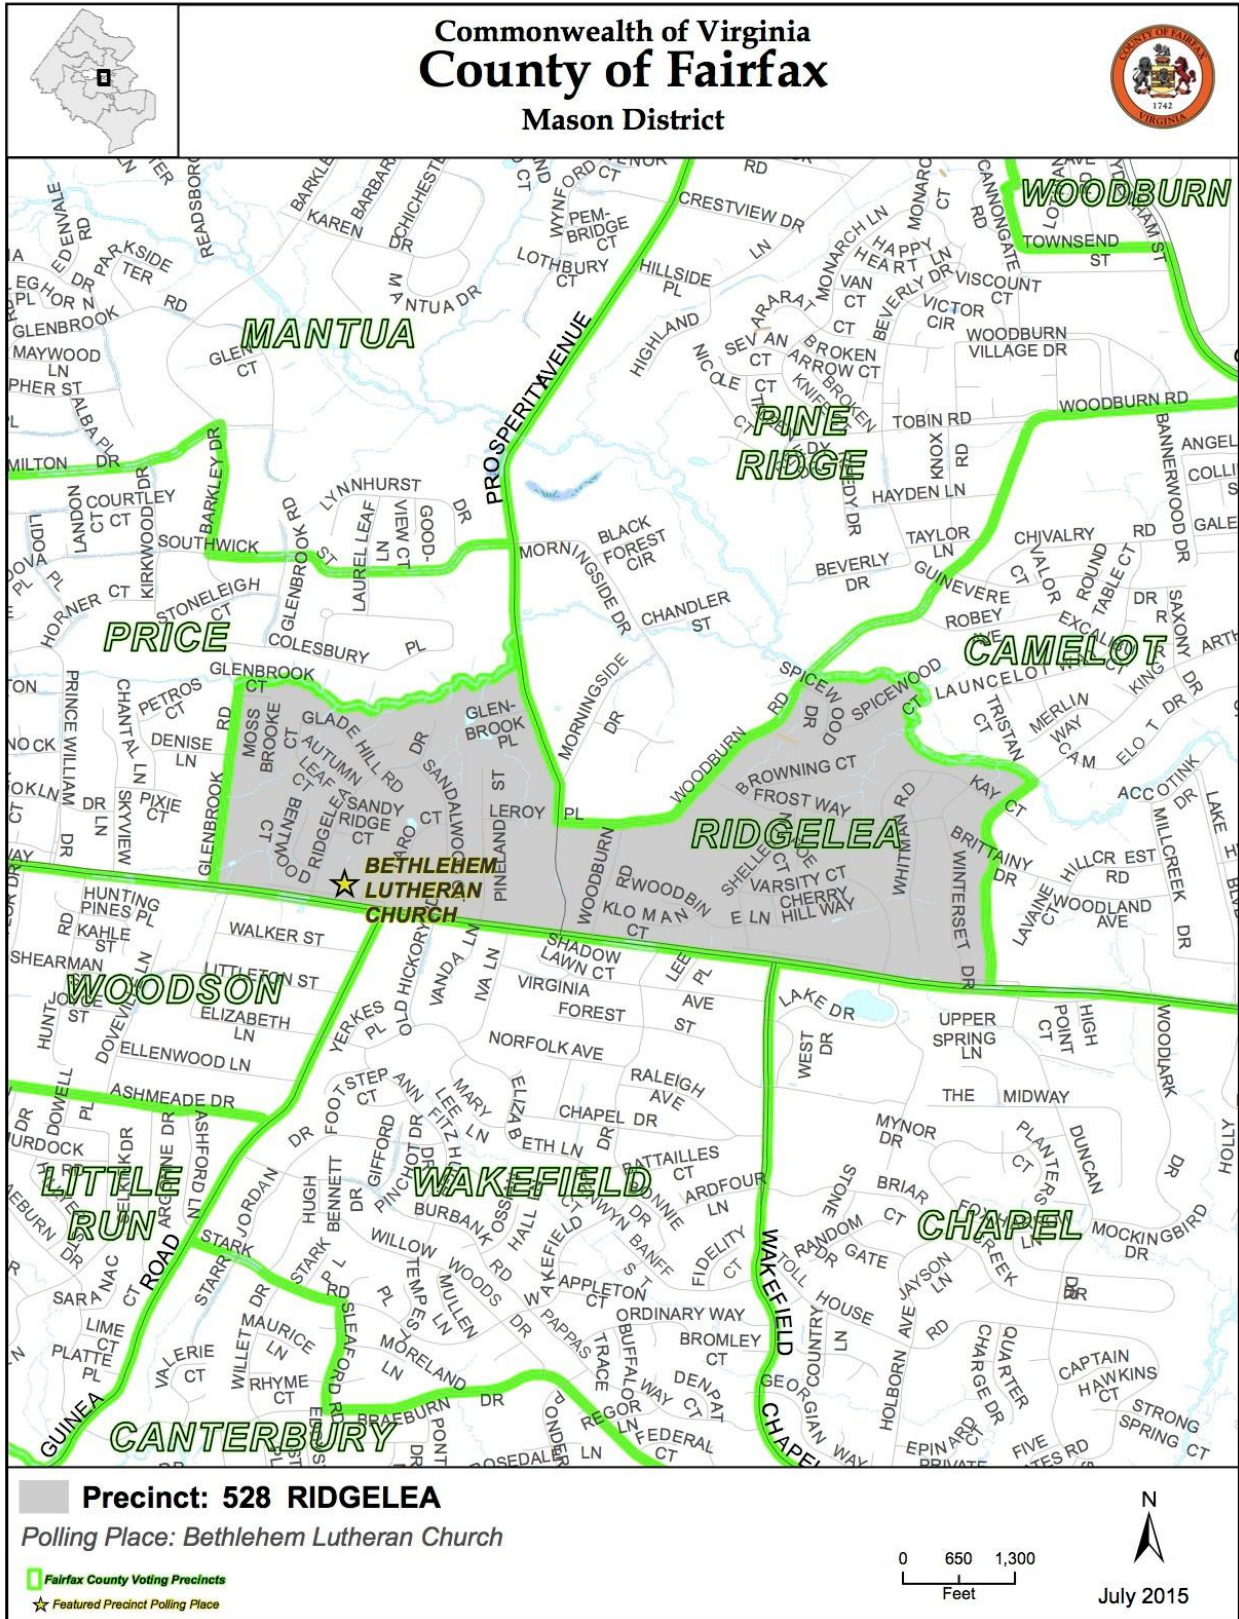

Map of Precinct 528 extracted from Mason District Precincts, p.59