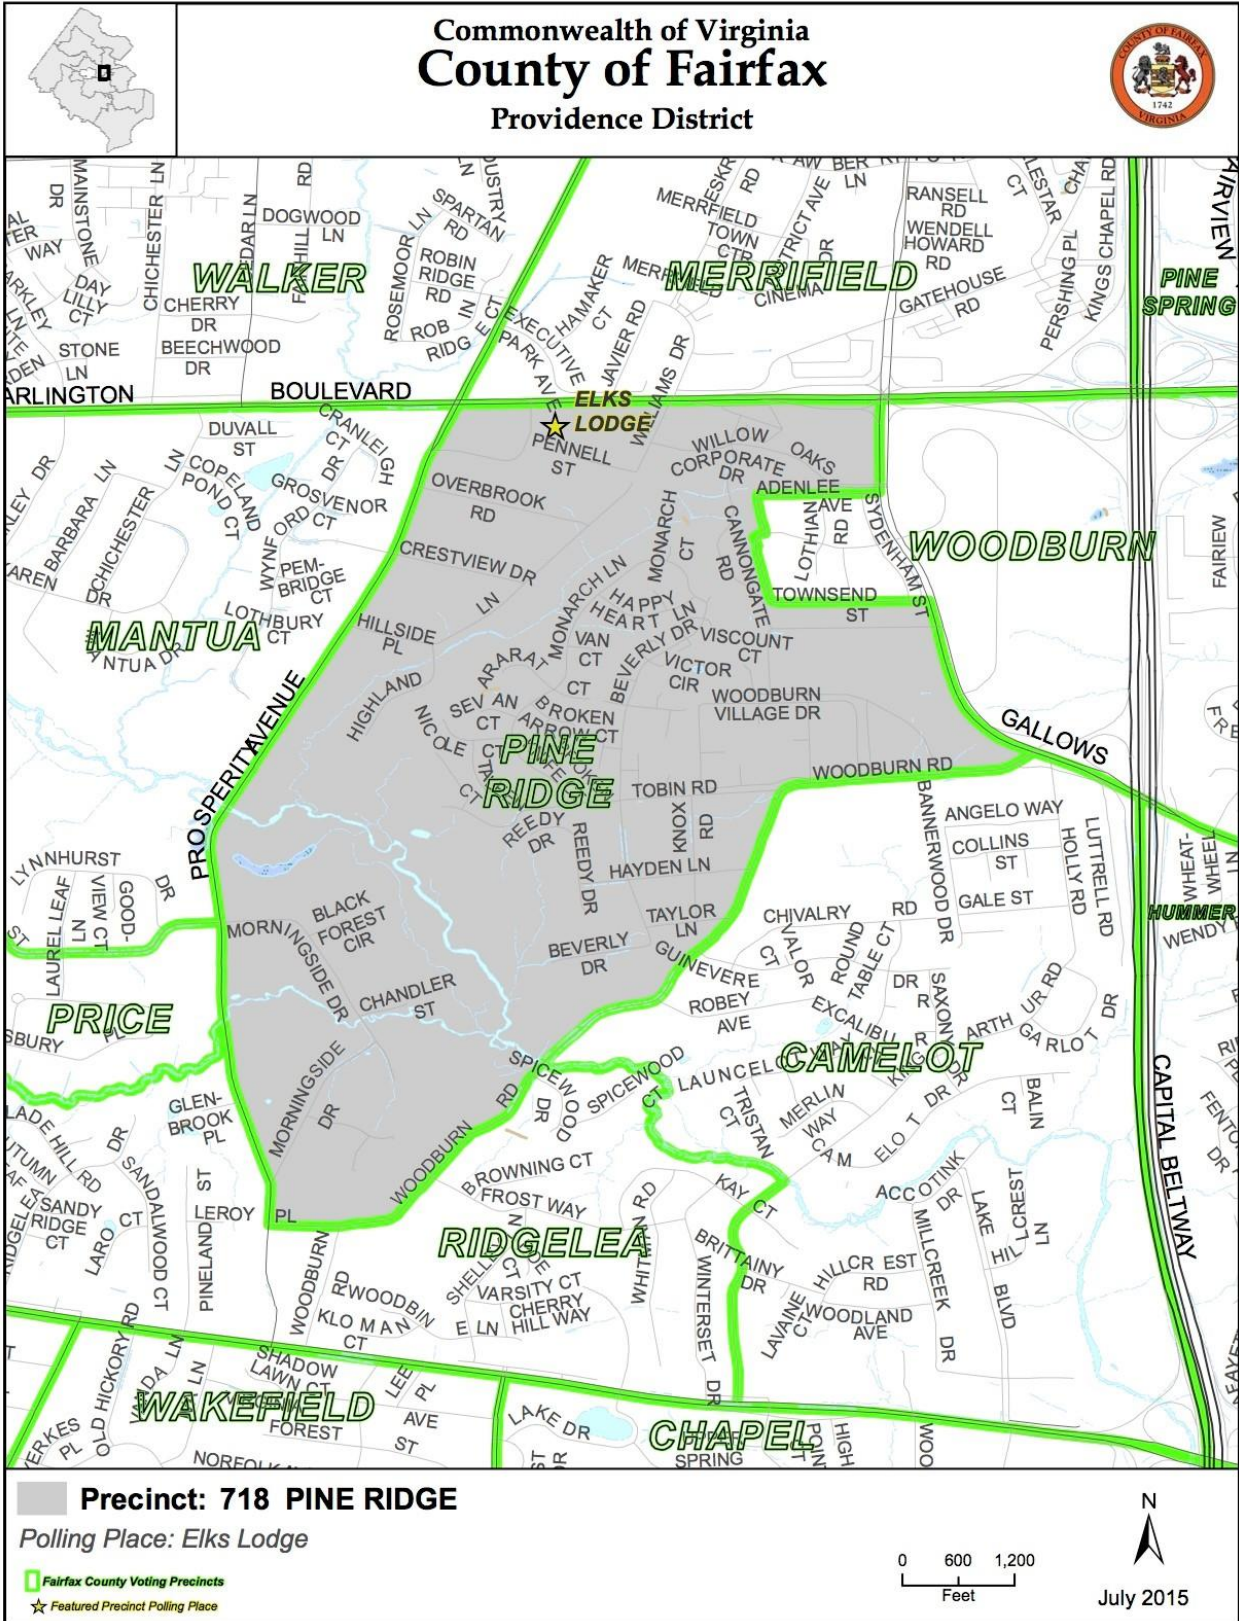

Map of Precinct 718 extracted from Providence District Precincts, p.35