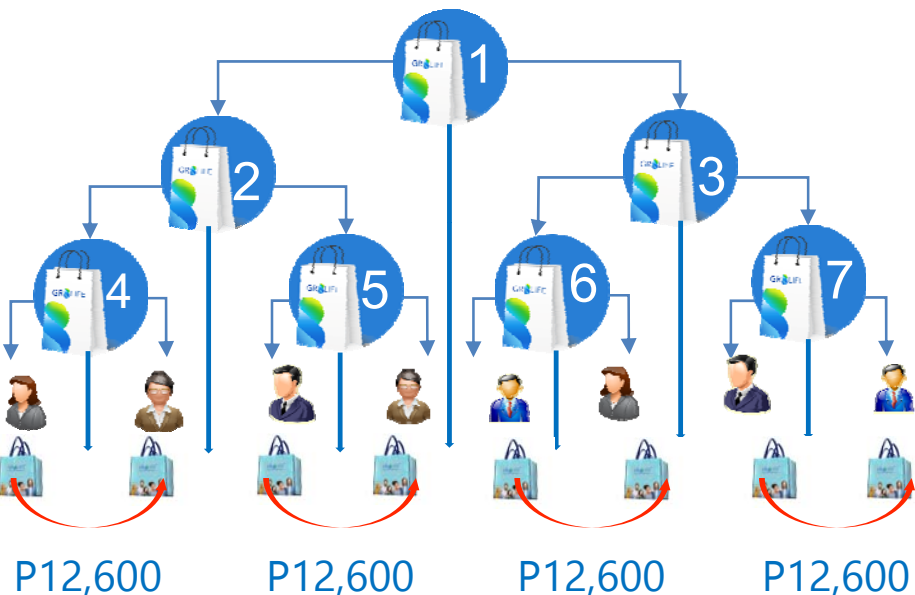

Commission

Php 12,600!

Php 100,800!

7 ONLINE STORES

xPlan

GR[®]LIFE[®]

Diamond Bundle

1st Level: $\text{Php } 12,600 \times 4 = \text{Php } 50,400!$