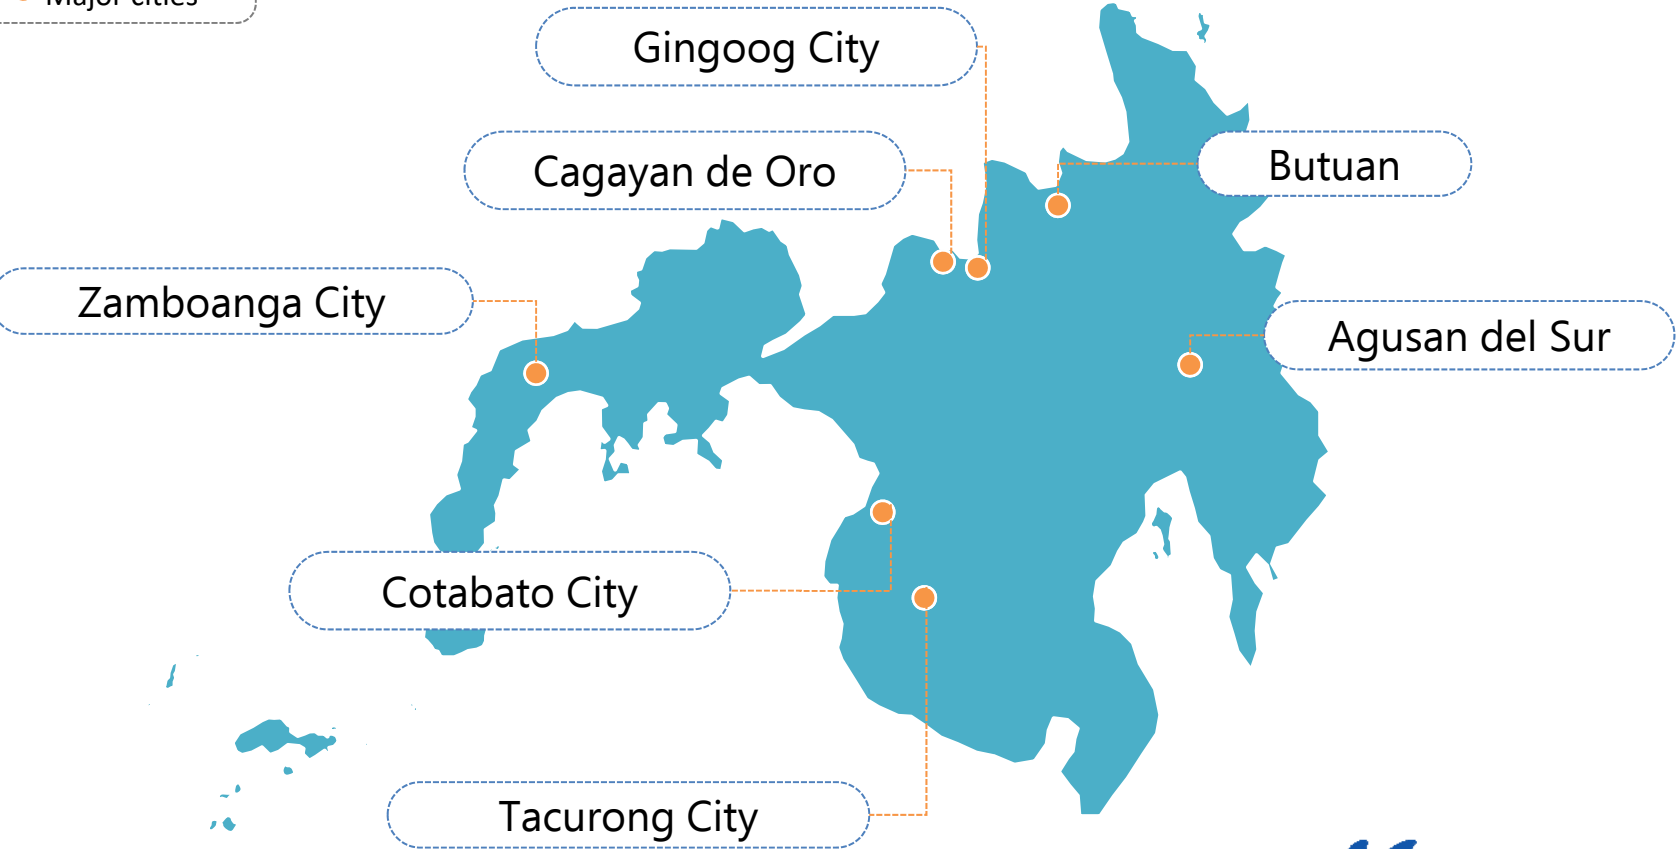

STA. ROSA, LAGUNA

DAVAO CITY

Plan

GR8LIFE®

Legend

- Capital
- Major cities

DAT, Sabangan,
Mt. Province

Solano, Nueva Viscaya

Mangaan, Santol,
La Union

BONE SOUTH, Nueva Viscaya

Sison, Pangasinan

Purok Dimasalan Brgy.
Dianawa, Maria Aurora

Brgy. District 4,
Pozorrubio, Pangasinan

Manila

Calamba, Laguna

Olongapo City

Sto. Tomas, Batangas

LUZON

Republic of the
Philippines

Legend

- 📍 Capital
- Major cities

Cebu City

Bacolod City

VISAYAS

Republic of the
Philippines

Legend

- Capital
- Major cities

MINDANAO

Republic of the
Philippines

INTERNATIONAL

Al Ain, Abu Dhabi

Saitama Ken
Toda Chi,
Japan