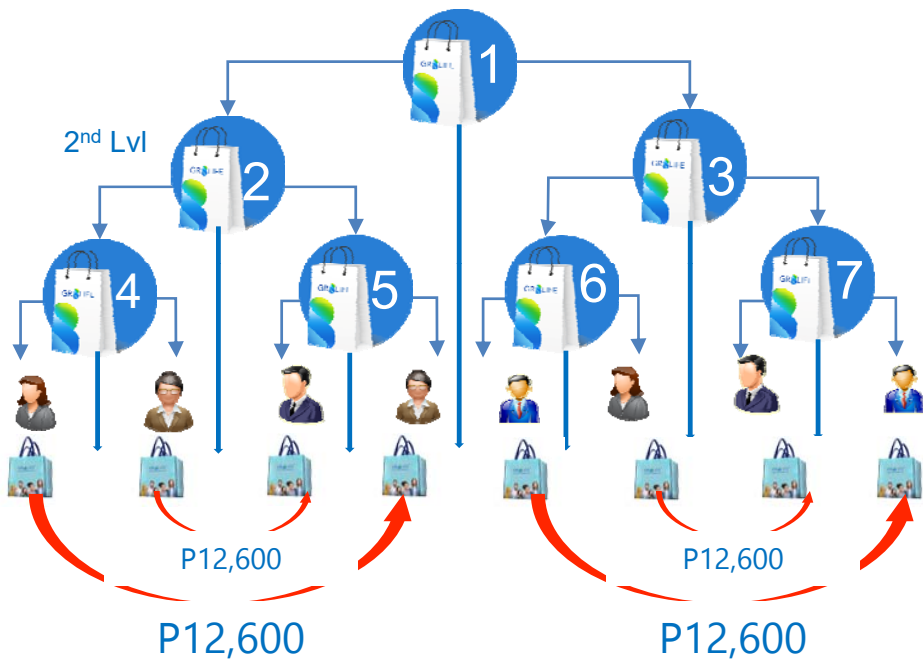

7 ONLINE STORES

xPlan

Diamond Bundle

GR®LIFE

Php 1800 x 5

INSTANT MONEY BACK

Php 9,000!

Php 12,600 x 8

Shared Package
Commission

Php 100,800!

1st Level: Php 12,600 x 4 = Php 50,400!

2nd Level: Php 12,600 x 4 = Php 50,400!