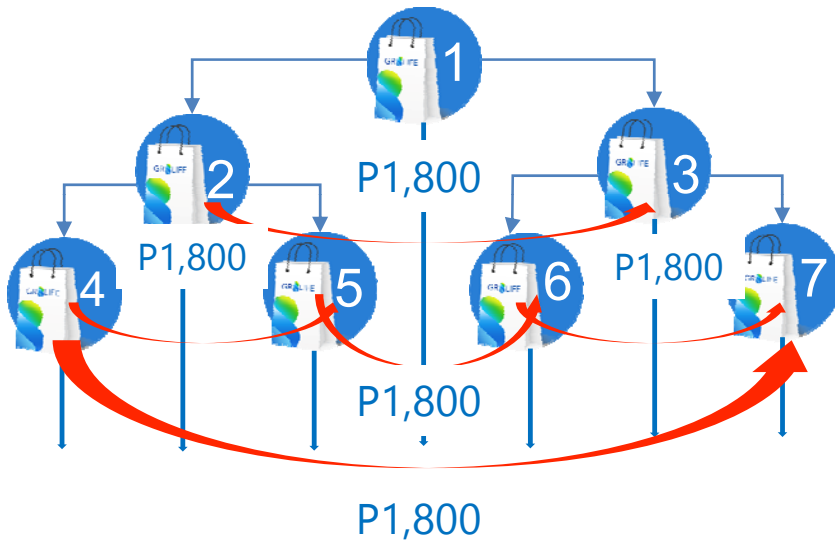

7 ONLINE STORES

Diamond Bundle

Php 1,800 x 5

INSTANT MONEY BACK

Php 9,000!