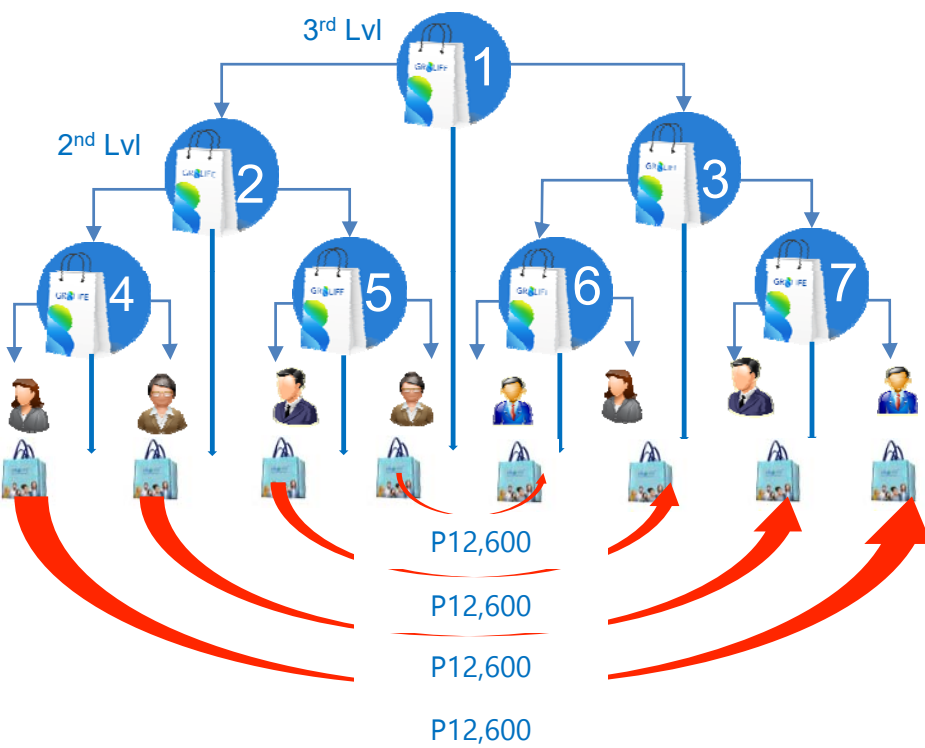

$\text{Php } 1800 \times 5$

INSTANT MONEY BACK

$\text{Php } 9,000!$

$\text{Php } 12,600 \times 8$

Shared Package
Commission

$\text{Php } 100,800!$

7 ONLINE STORES

xPlan

Diamond Bundle

GR[®]LIFE

Php 1800 x 5

INSTANT MONEY BACK

Php 9,000!

Php 12,600 x 8

Shared Package
Commission

Php 100,800!

1st Level: Php 12,600 x 4 = Php 50,400!

2nd Level: Php 12,600 x 4 = Php 50,400!

7 ONLINE STORES

Diamond Bundle

Php 1800 x 5

INSTANT MONEY BACK
Php 9,000!

Php 12,600 x 8

Shared Package
Commission