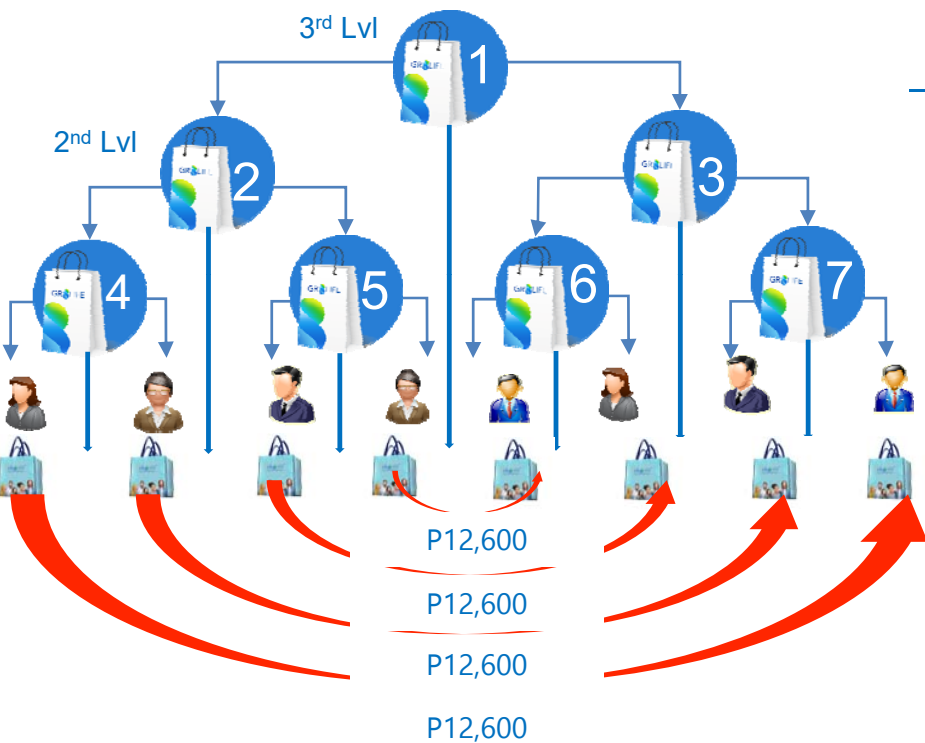

1st Level: Php 12,600 x 4 = Php 50,400!

2nd Level: Php 12,600 x 4 = Php 50,400!

7 ONLINE STORES

Diamond Bundle

Php 1800 x 5

INSTANT MONEY BACK
Php 9,000!

Php 12,600 x 8

Shared Package
Commission

Php 100,800!

Total Sales Match Commission

1st Level: Php 12,600 x 4 = Php 50,400!
 2nd Level: Php 12,600 x 4 = Php 50,400!
 3rd Level: Php 12,600 x 4 = Php 50,400!

Plus 151,000!

7 ONLINE STORES

Diamond Bundle

Php 1800 x 5

INSTANT MONEY BACK
Php 9,000!

for a Total of
Php 2,600
Commission

Shared Package
Php 252,000!

Php 100,800!

Total Sales Match
Commission

Php 151,600!

1st Level: Php 12,600 x 4 = Php 50,400!