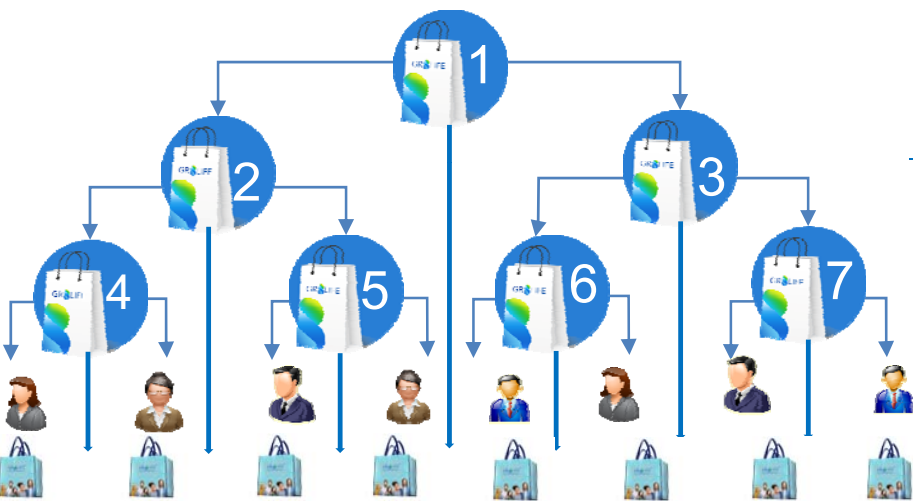

Diamond Bundle

Php 1800 x 5

INSTANT MONEY BACK

Php 9,000!

Php 12,600 x 8

DIAMOND BUNDLE

Shared Package

sold is