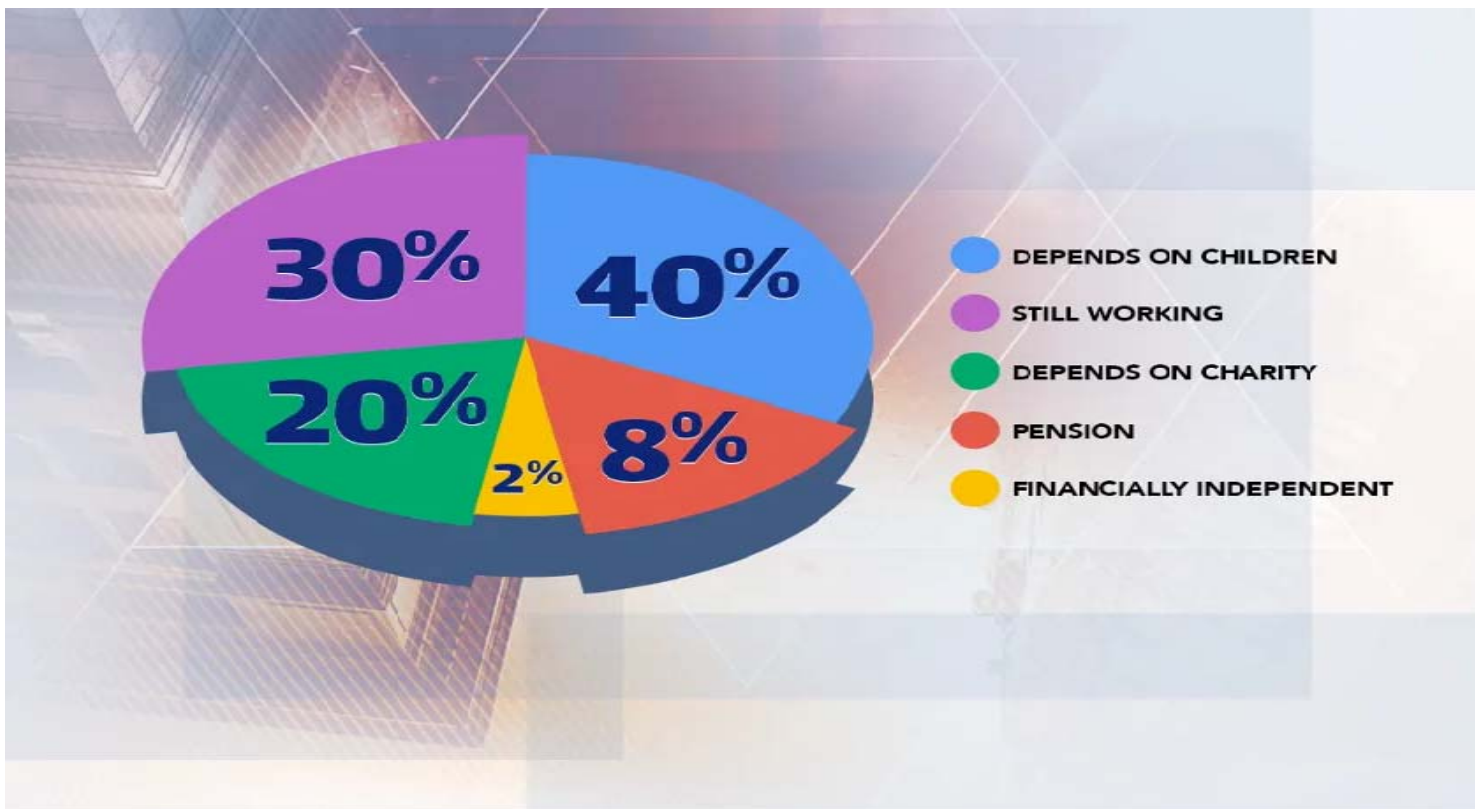

GR8LIFE®

MaxPlan

Everyone Deserves It.

by Marketing Specialist
ZALDY BERNABE

What is your DREAM?

Most of the people will work for -
8 hours everyday
5 day a week
12 months in a year

and majority will work for 40 long
years but will not enjoy their
retirement because they don't
have enough savings for their
future.