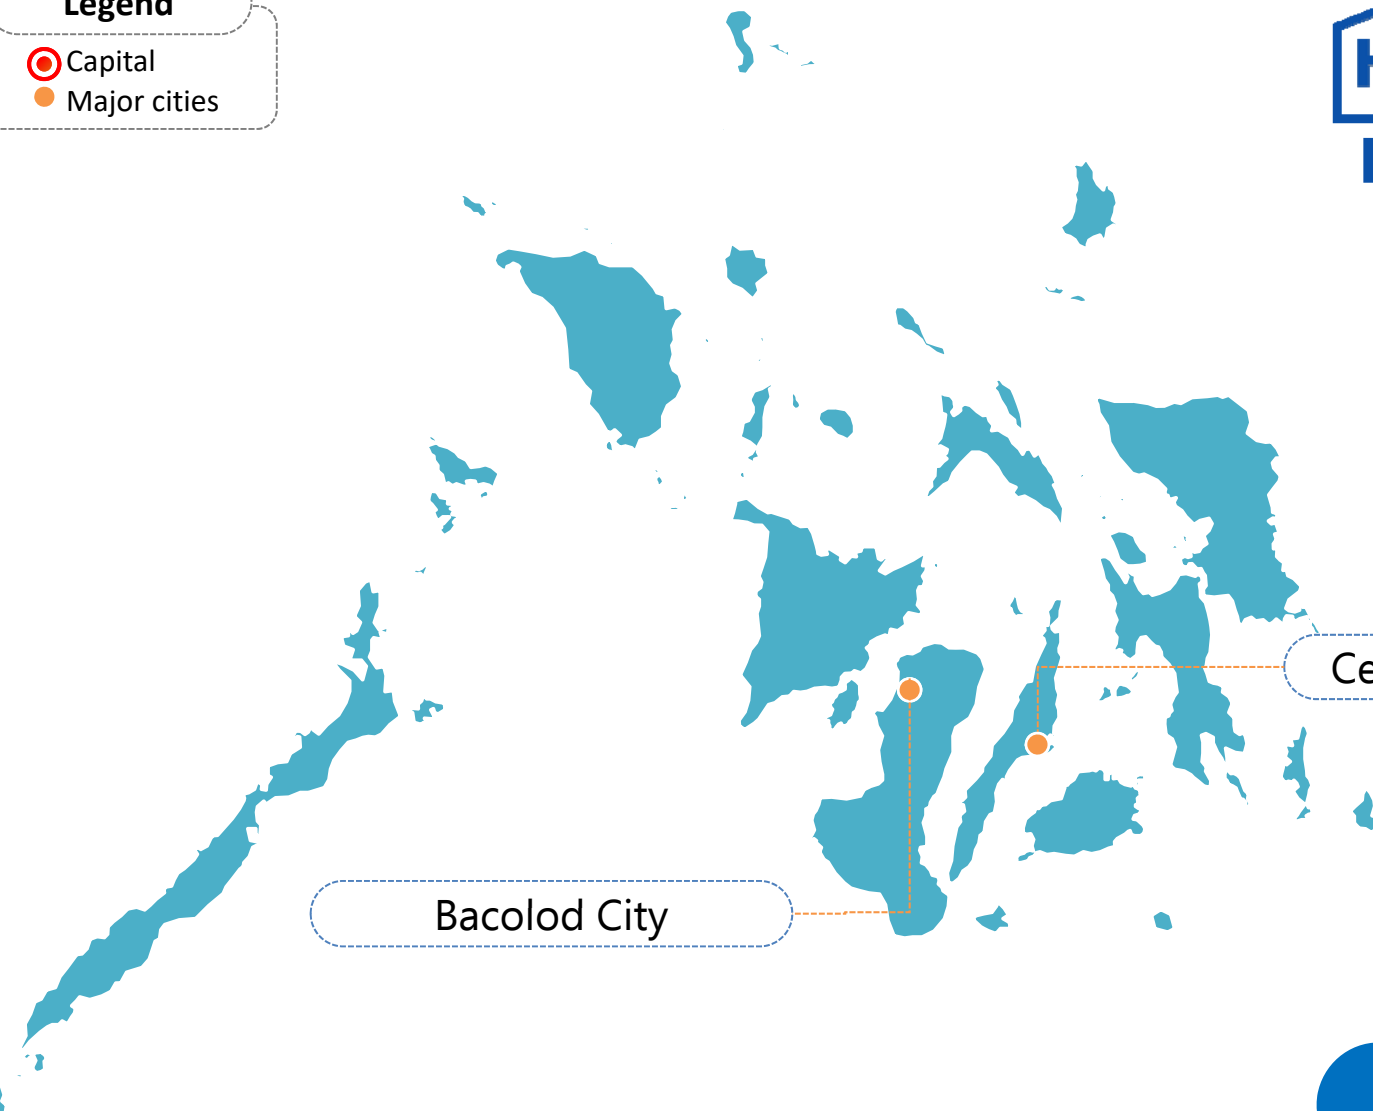

STA. ROSA, LAGUNA

DAVAO CITY

Plan

GR8LIFE®

Legend

- Capital
- Major cities

DAT, Sabangan,
Mt. Province

Solano, Nueva Viscaya

Mangaan, Santol,
La Union

BONE SOUTH, Nueva Viscaya

Sison, Pangasinan

Purok Dimasalan Brgy.
Dianawa, Maria Aurora

Brgy. District 4,
Pozorrubio, Pangasinan

Manila

Calamba, Laguna

Olongapo City

Sto. Tomas, Batangas

LUZON

Republic of the
Philippines

Legend

- 📍 Capital
- Major cities

Cebu City

Bacolod City

VISAYAS

Republic of the
Philippines

Legend

- Capital
- Major cities

MINDANAO

Republic of the
Philippines

INTERNATIONAL

Al Ain, Abu Dhabi

Saitama Ken
Toda Chi,
Japan