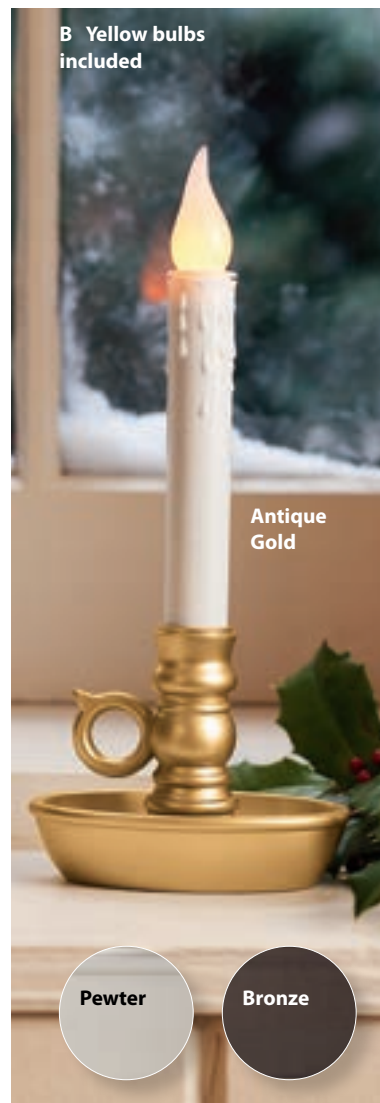

65R59 **Pewter Ornament** approx. 1 1/4" H \$13.95

B Yellow bulbs included

Antique Gold

Pewter

Bronze

B | Colonial Window Candles

Battery-operated; set the timer with a twist of the bulb. Automatically turn on the same time everyday and run 8 hours on/16 hours off. Yellow flame LED bulbs included; white flame replacements available. *Specify color.*