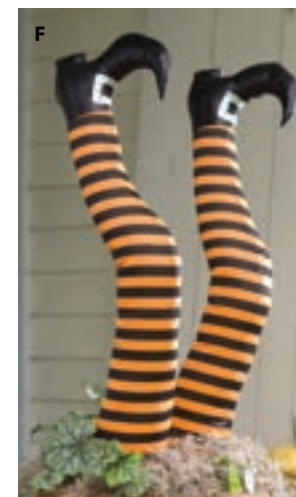

F

F | Halloween Witch Leg Stakes

Position these legs in a planter, cauldron and more. Foam/polyester; plastic stakes. Imported.

65M45 **Green Witch Legs, Set of 2** 32"L $64.95

87953 **Orange Witch Legs, Set of 2** 32"L $64.95

Shop our full **Halloween Collection**
@ plowandhearth.com

800-627-1712 plowandhearth.com