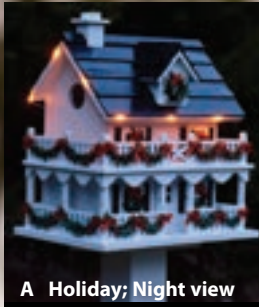

Create A Winter Resort For Your Feathered Friends

A Holiday; Night view

Find our full range of **Birding** supplies @ plowandhearth.com