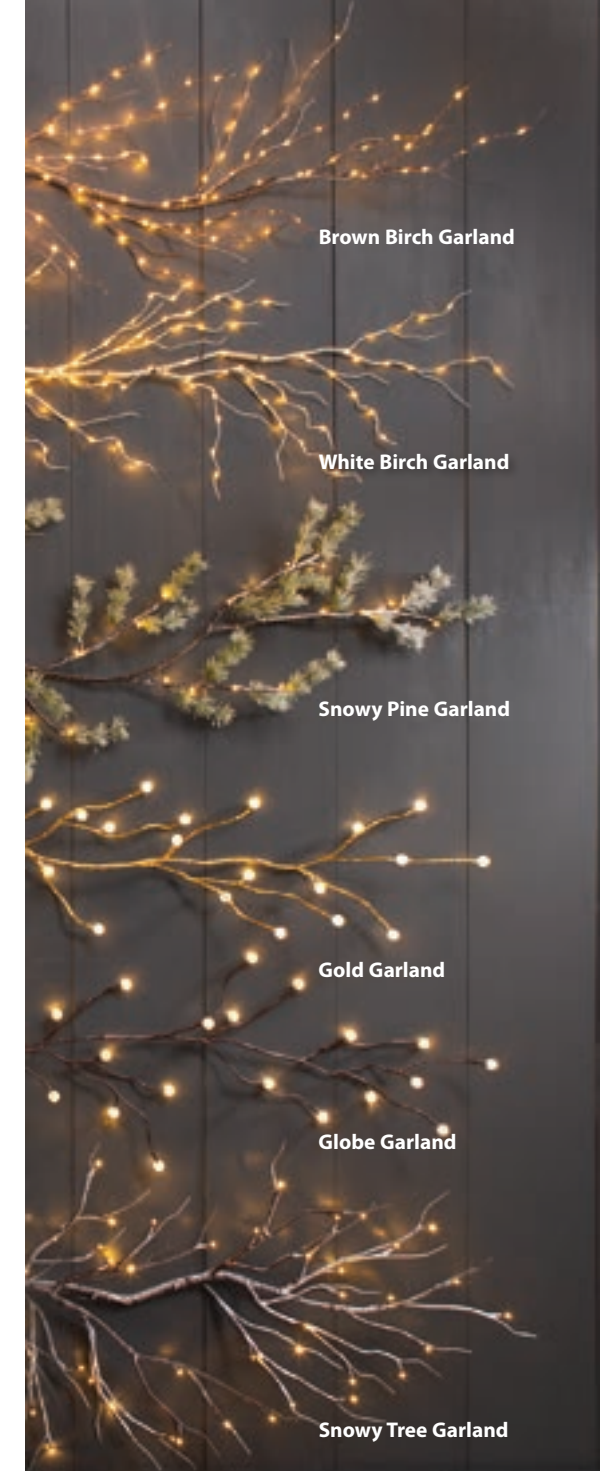

Brown Birch

Brown Birch Garland

White Birch Garland

Snowy Pine Garland

Gold Garland

Globe Garland

Snowy Tree Garland

Indoor/Outdoor Lighted Trees & Garland

Decorate any space indoors or out with these stunning, natural-looking lighted trees and accessories. They have loads of LEDs studded throughout the posable branches for a magical look. Electric **Trees** have removable bases or ground stakes for display on flat surfaces, in planters or on the ground. **Garland** is battery operated with a timer.

Gold		
65S88	Small Tree, 160 Lights 4'H	$119.95
65S89	Large Tree, 240 Lights 6'H	$169.95
65S87	Garland, 48 Lights 72"L	$59.95
Two or more $49.95 each		
Snowy Trees		
65H41	Small Tree, 48 Lights 4'H	$99.95
65H42	Medium Tree, 98 Lights 6'H	$169.95
65H43	Large Tree, 120 Lights 8'H	$229.95
65J42	Garland, 48 Lights 60"L	$59.95
Two or more $49.95 each		

Globe		
65P42	Small Tree, 160 Lights 4'H	$119.95
65P43	Large Tree, 240 Lights 6'H	$229.95
65P44	Garland, 48 Lights 72"L	$59.95
Two or more $49.95 each		
Snowy Pine		
65H52	Small Tree, 48 Lights 3'H	$99.95
65H53	Medium Tree, 90 Lights 5'H	$199.95
65H54	Large Tree, 150 Lights 7'H	$299.95
65S96	Garland 72"L	$59.95
Two or more $49.95 each		

Birch (Specify White or Brown)	
65J01	3' Tree, 300 Lights $99.95
65J02	5' Tree, 400 Lights $129.95
65J03	6' Tree, 600 Lights $149.95
65J04	7' Tree, 750 Lights $179.95
65J61	Treescape, 88 Lights 11½"L x 4½"W x 30"H $129.95
65J41	Garland, 165 Lights 60"L $59.95
Two or more $49.95 each	

Find coordinating **Branches** @ plowandhearth.com

"I have these trees displayed in planters outside my front door for the holiday. Very elegant and distinctive. They stand out from the street and provide additional illumination for the porch. Very pleased with this purchase!"

Plow & Hearth Customer Review