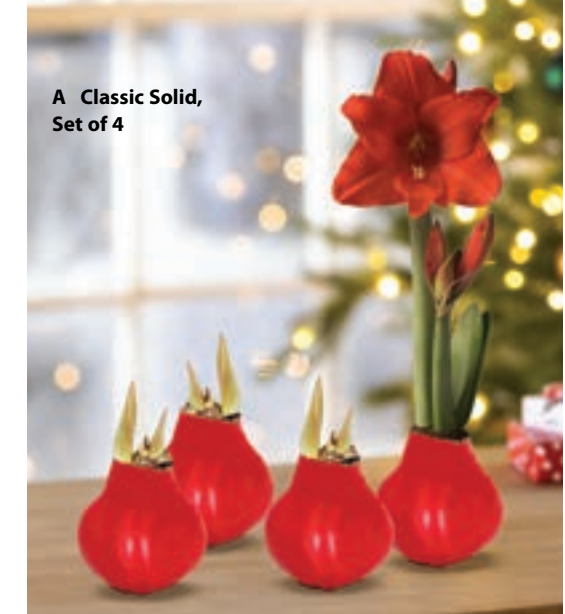

B Holiday

A Classic Solid, Set of 4