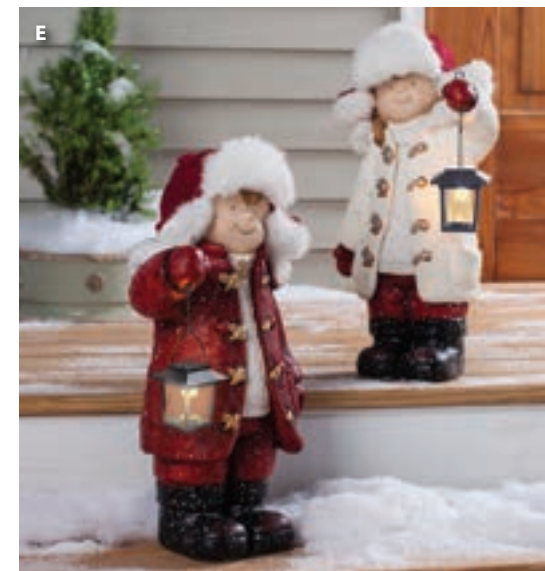

E | Wintertime Children with Lanterns Solar Garden Statues

Bring some merriment to your porch, garden and more with this pair decked out in their winter finest with solar lanterns for a warm glow after dark. Cast in durable resin; display in full sun for best results.

G08182 **Solar Lantern Children, Set of 2** 10¾"L x 7"W x 19½"H $139.95