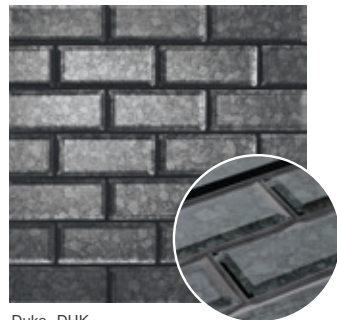

Duke - DUK  
GLSIMPDUK2510

2 1/2"x6" 8mm Beveled Wall Tile - Gloss

Princess - PRI  
GLSIMPRI256BEV

Dutchess - DUT  
GLSIMPDU256BEV

Duke - DUK  
GLSIMPDUK256BEV

Photo Features 2 1/2"x6" Beveled Wall Tile - Gloss in Princess.