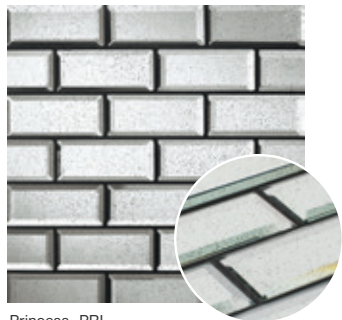

2 1/2"x6" 8mm Beveled Wall Tile - Gloss

Princess - PRI
GLSIMPRI256BEV