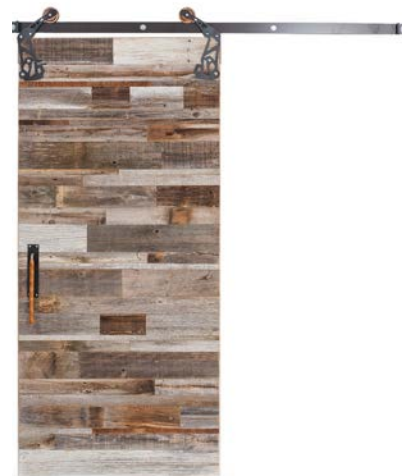

Z

TRUE

CHEVRON

SALVAGED SCRAP METAL

TWO PANEL

RUSTICA RECLAIMED
*Available in Vertical and horizontal

BARN WOOD RECLAIMED
*Available in Vertical and horizontal

RIP TOP
*Available in Vertical and horizontal

STEAMPUNK

LEWISTON
*Available in Vertical and horizontal

MODERN SLAB
*Available in Vertical and horizontal

DOUBLE X

5 PANEL

RANCH

HELMS

FULL X