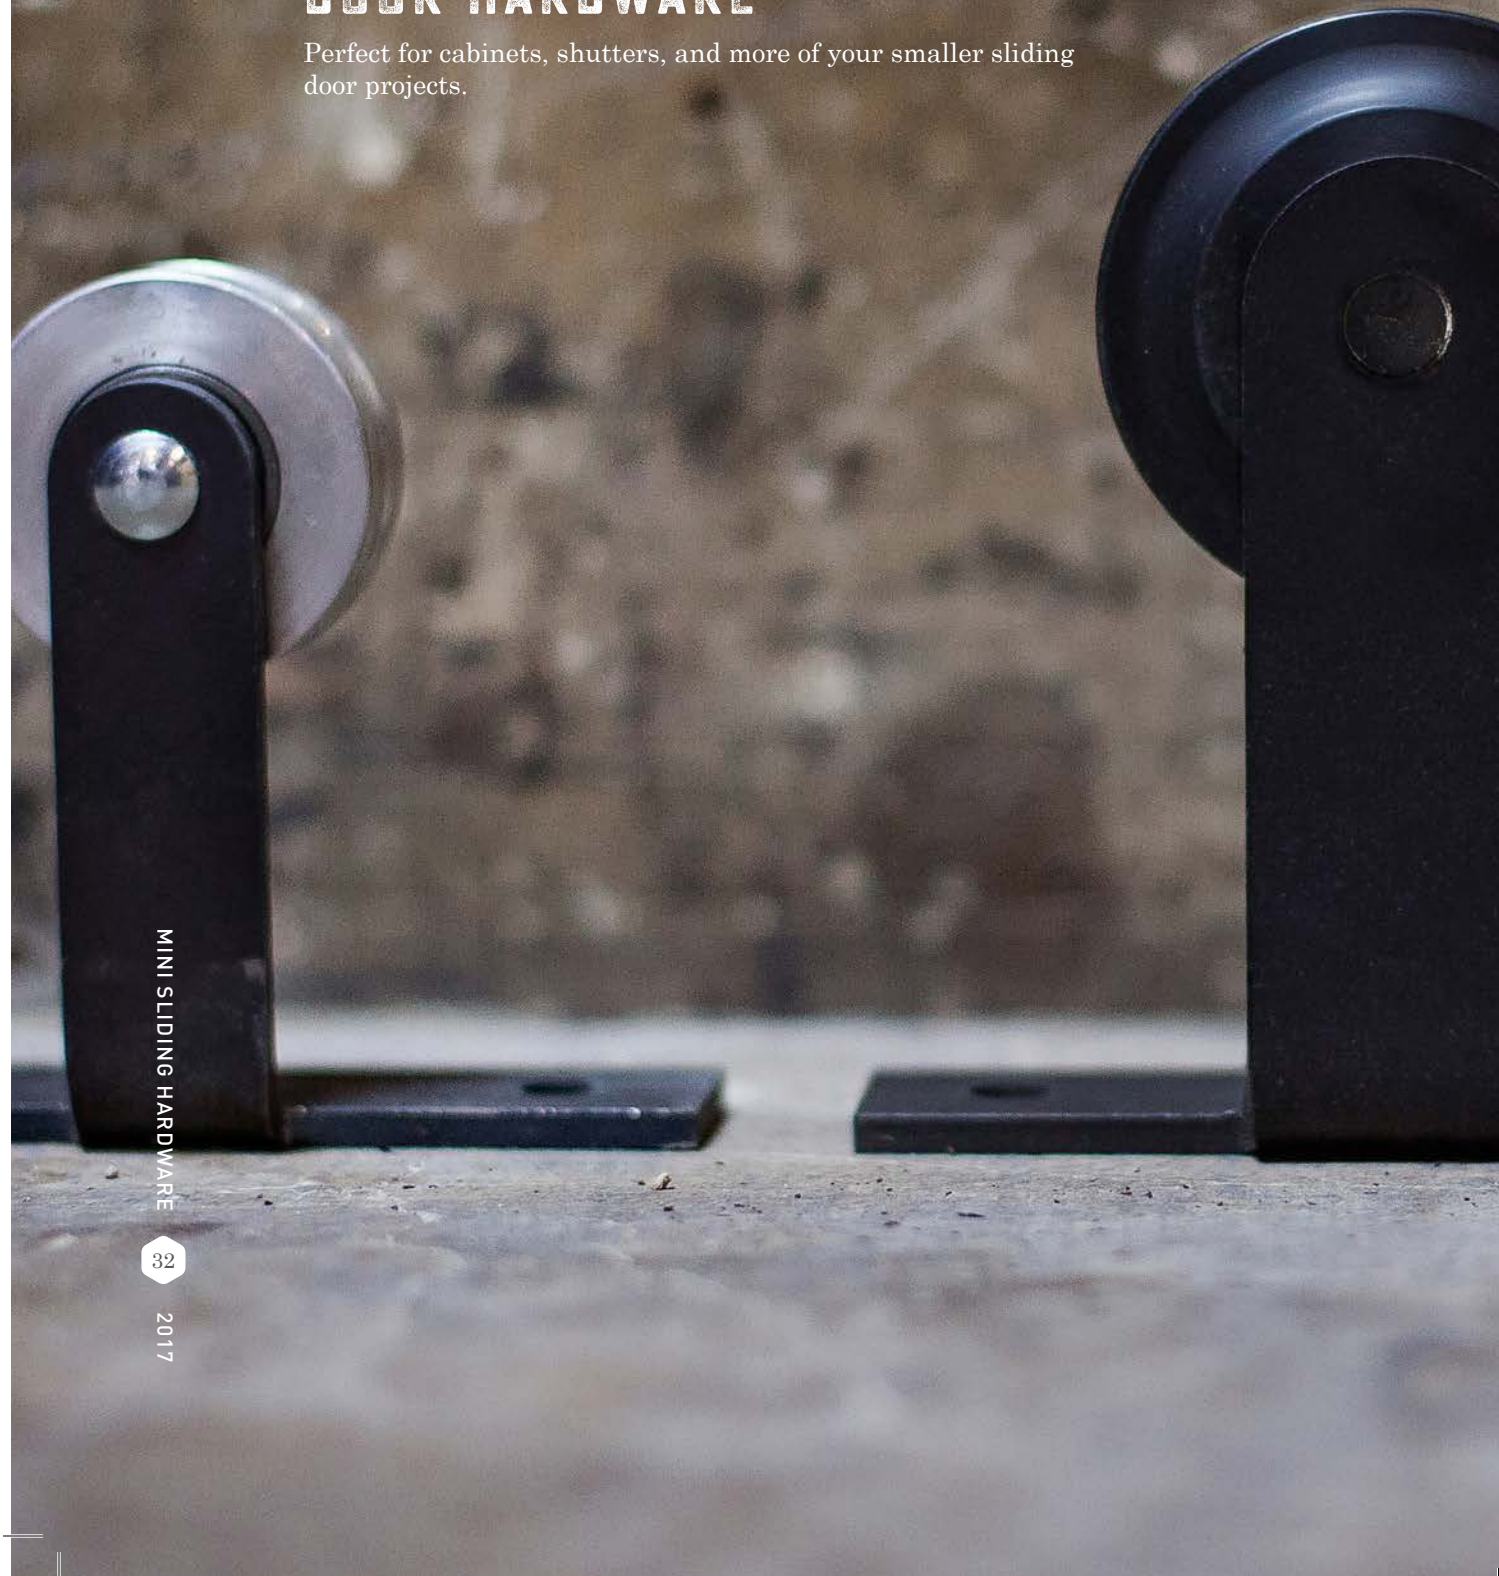

MINI SLIDING DOOR HARDWARE

Perfect for cabinets, shutters, and more of your smaller sliding door projects.

MINI SLIDING HARDWARE

32

2017

ORDER ONLINE AT RUSTICAHARDWARE.COM

33

LIVE IN ART.