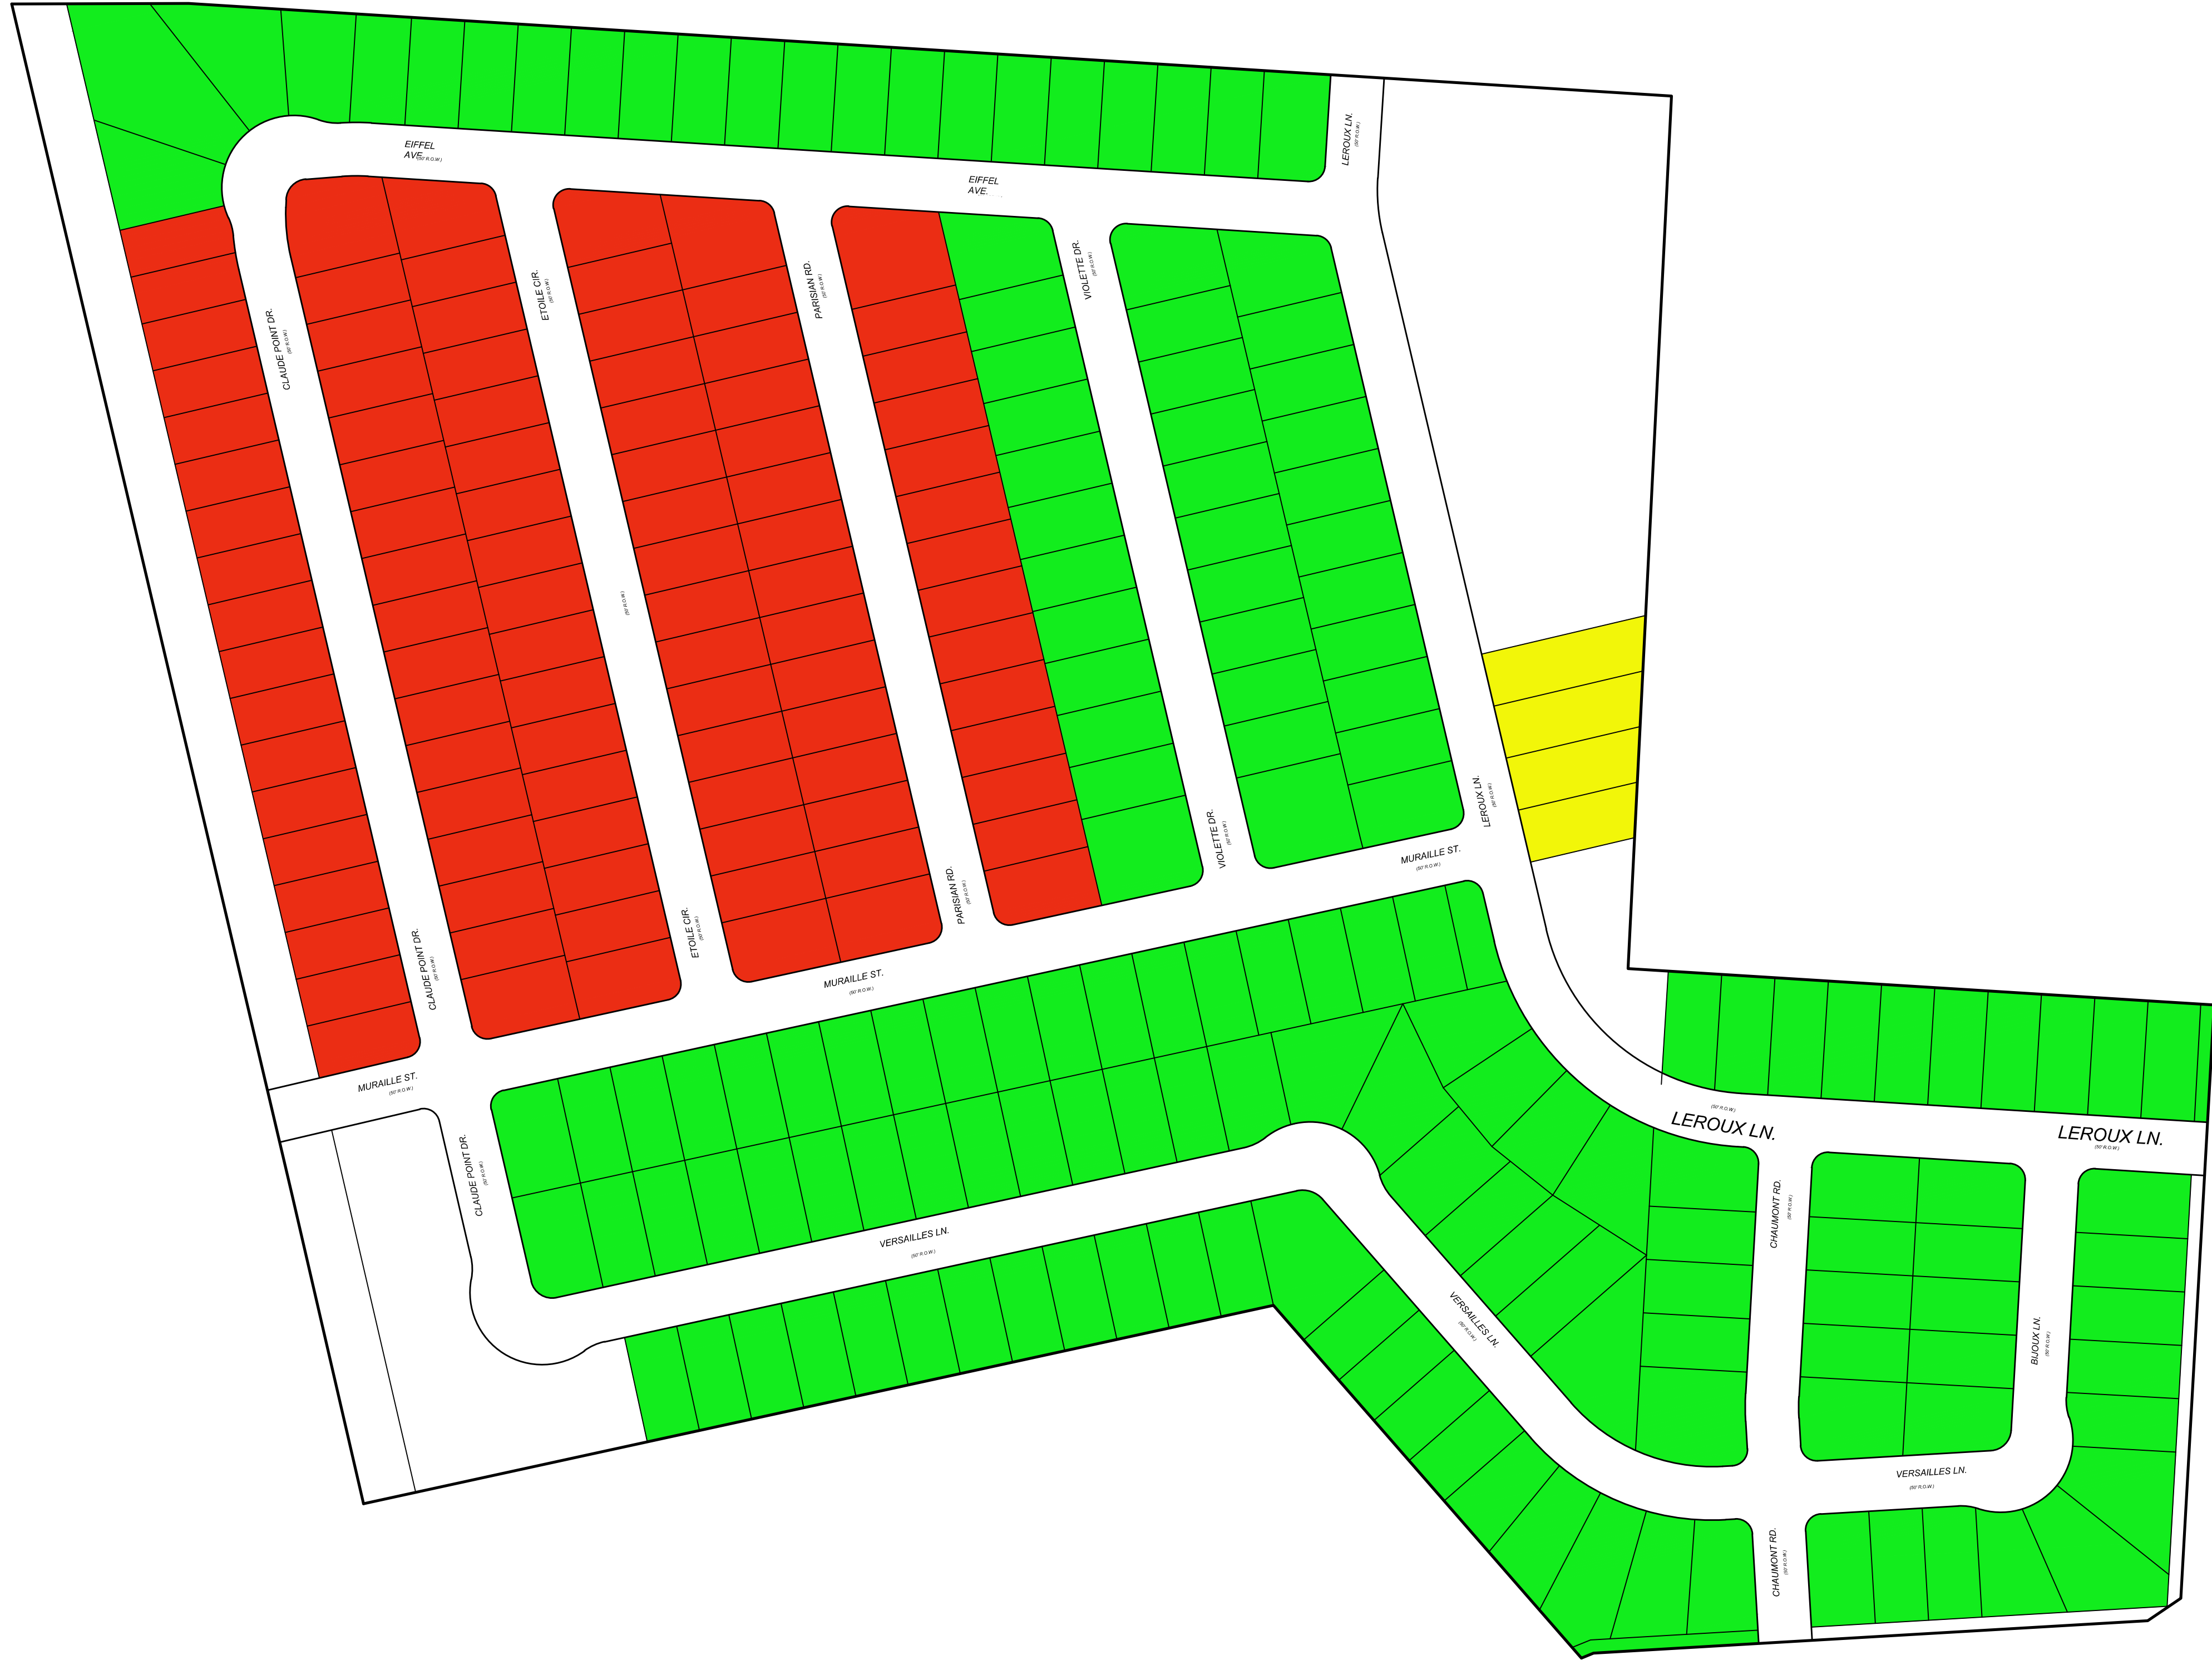

50' LOTS	157
45' LOTS	97
OPTIONAL 50' LOTS	4
TOTAL LOTS	258

FRENCH HILL SUBDIVISION
BELL COUNTY
LOT LAYOUT

Date: Feb 09, 2023, 3:08pm User ID: mjglen
File: U:\Projects\1038\18 UT Design\Exhibits\Cad\Layout Exhibit With 45FT LOTS.dwg