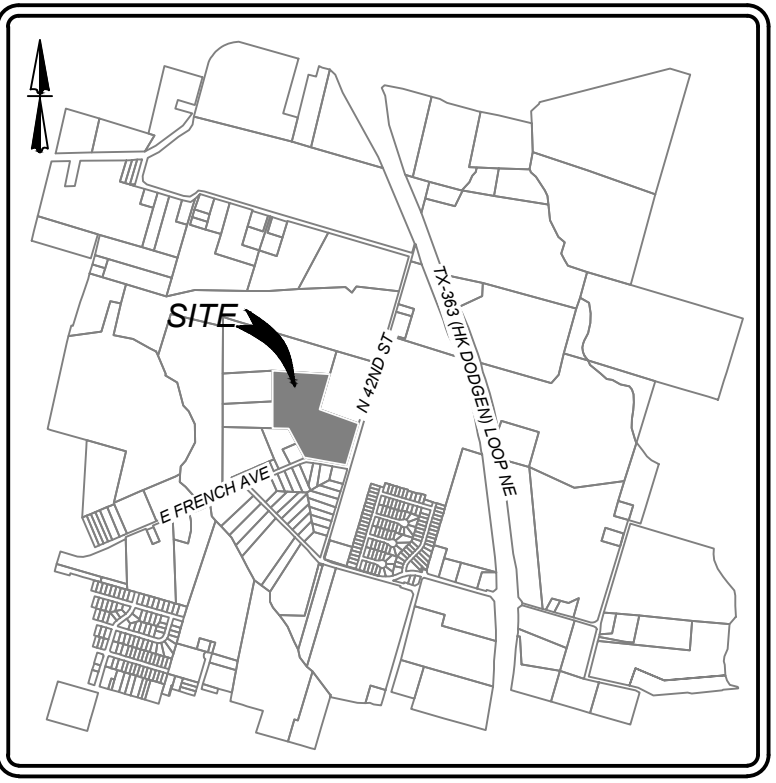

50' LOTS	157
45' LOTS	97
OPTIONAL 50' LOTS	4
TOTAL LOTS	258

FRENCH HILL SUBDIVISION
BELL COUNTY
LOT LAYOUT

Date: Feb 09, 2023, 3:08pm User ID: mjglen
File: U:\Projects\1038\18 UT Design\Exhibits\Cad\Layout Exhibit With 45FT LOTS.dwg