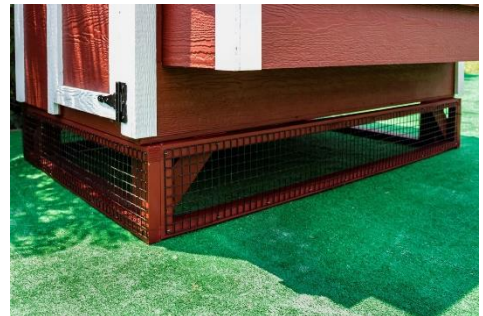

OverEZ Medium Coop Panels

$200.22