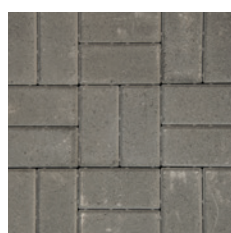

Driveway Block Paving

This format block offers a classic rectangular driveway paver which is both practical and stylish. The block lends itself to unlimited possibilities. Whether it be a driveway, pathway or patio, with the versatility of the block, you are guaranteed to achieve the look you are looking for. With a choice of nine colours, including three multi-coloured blocks, they are undoubtedly suitable for any environment.

Colour	Pack/Size Info	Pieces per Pack	m² Covered
Autumn Mix Brindle Charcoal Red Buff Bracken Natural Ash Autumn Gold	200mm x 100mm x 50mm	488	9.76m²

Colour	Pack/Size Info	Pieces per Pack	m² Covered
Autumn Mix Brindle Charcoal Red Natural Autumn Gold	200mm x 100mm x 60mm	404	8.08m²

Charcoal