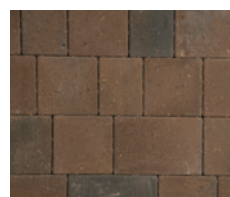

Rumbled Block Paving

Rumbled Paving Setts have been developed to enable a look that can only be described as authentic and quaint. Its rumbled and worn characteristics, cannot fail to re-create the cobbled streets image of years gone by. Available in six colours and three sizes, developed with affordability in mind. The versatility of the Rumbled Paving Setts is unquestionable. Regardless of whether you are aiming to achieve the charming country cottage look or the classy yet contemporary vision, these blocks are guaranteed to produce an attractive and captivating finish to any landscaped project.

Autumn Gold

Brindle

Charcoal

Autumn Mix

Ash

Burnt Willow

Driveway Block Paving

This format block offers a classic rectangular driveway paver which is both practical and stylish. The block lends itself to unlimited possibilities. Whether it be a driveway, pathway or patio, with the versatility of the block, you are guaranteed to achieve the look you are looking for. With a choice of nine colours, including three multi-coloured blocks, they are undoubtedly suitable for any environment.

Available in eight colours and three sizes, the versatility is limitless.

Colour	Pack/Size Info	Pieces per Pack	m ² Covered
Natural Brindle Charcoal Mellow Stone Autumn Mix Burnt Willow Ash Autumn Gold	*Mixed Size Pack*	240mm x 160mm x 50mm = Approx 132 Blocks 160mm x 160mm x 50mm = Approx 144 Blocks 120mm x 160mm x 50mm = Approx 144 Blocks	11.52m ²
	Single sized Pack (available on request)	240mm x 160mm x 50mm - Approx 296 Blocks	11.37m ²
	Single sized Pack (available on request)	160mm x 160mm x 50mm - Approx 444 Blocks	11.37m ²
	Single sized Pack (available on request)	120mm x 160mm x 50mm - Approx 588 Blocks	11.30m ²

Pack size will always be 8.62m² but individual quantities may differ

Natural

Brindle

Charcoal

Mellow Stone

Autumn Mix

Burnt Willow

Ash