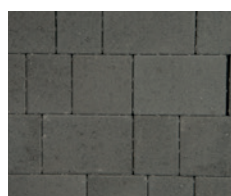

Pencil Edge Block Paving

With the Pencil Edge Collection, whether you aim to achieve a contemporary or traditional finish, you will not be disappointed. This smooth finish, stylish block has been developed to enable either, with the added bonus of affordability.

Available in eight colours and three sizes, the versatility is limitless.

Colour	Pack/Size Info	Pieces per Pack	m² Covered
Natural Brindle Charcoal Mellow Stone Autumn Mix Burnt Willow Ash Autumn Gold	*Mixed Size Pack*	240mm x 160mm x 50mm = Approx 132 Blocks 160mm x 160mm x 50mm = Approx 144 Blocks 120mm x 160mm x 50mm = Approx 144 Blocks	11.52m²
	Single sized Pack (available on request)	240mm x 160mm x 50mm - Approx 296 Blocks	11.37m²
	Single sized Pack (available on request)	160mm x 160mm x 50mm - Approx 444 Blocks	11.37m²
	Single sized Pack (available on request)	120mm x 160mm x 50mm - Approx 588 Blocks	11.30m²

Pack size will always be 11.52m² but individual quantities may differ
Single size packs only available in Brindle, Charcoal, Autumn Mix & Ash

Colour	Pack/Size Info	Pieces per Pack	m² Covered
Brindle Charcoal Autumn Mix Ash	*Mixed Size Pack*	210mm x 140mm x 60mm - Approx 160 Blocks 140mm x 140mm x 60mm - Approx 133 Blocks 105mm x 140mm x 60mm - Approx 89 Blocks	8.62m²
	Single sized Pack (available on request)	210mm x 140mm x 60mm - Approx 296 Blocks	8.70m²
	Single sized Pack (available on request)	140mm x 140mm x 60mm - Approx 444 Blocks	8.70m²
	Single sized Pack (available on request)	105mm x 140mm x 60mm - Approx 592 Blocks	8.70m²

Pack size will always be 8.62m² but individual quantities may differ

Charcoal