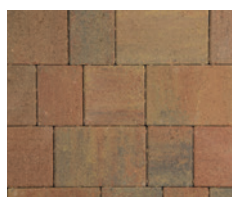

Autumn Gold

Brindle

Charcoal

Autumn Mix

Ash

Burnt Willow

Driveway Block Paving

This format block offers a classic rectangular driveway paver which is both practical and stylish. The block lends itself to unlimited possibilities. Whether it be a driveway, pathway or patio, with the versatility of the block, you are guaranteed to achieve the look you are looking for. With a choice of nine colours, including three multi-coloured blocks, they are undoubtedly suitable for any environment.

Pack size will always be 8.62m² but individual quantities may differ

Natural

Brindle

Charcoal

Mellow Stone

Autumn Mix

Burnt Willow

Ash