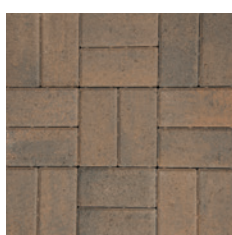

Autumn Gold

Brindle

Charcoal

Autumn Mix

Ash

Burnt Willow

Driveway Block Paving

This format block offers a classic rectangular driveway paver which is both practical and stylish. The block lends itself to unlimited possibilities. Whether it be a driveway, pathway or patio, with the versatility of the block, you are guaranteed to achieve the look you are looking for. With a choice of nine colours, including three multi-coloured blocks, they are undoubtedly suitable for any environment.

Autumn Mix

Brindle

Charcoal

Red

Buff

Bracken

Natural

Ash

Aged Effect Block Paving

This range has been specifically designed and developed to achieve a clean edge finish, whilst retaining a rustic and aged appearance. Available in 50mm and 60mm as well as nine traditional colours.