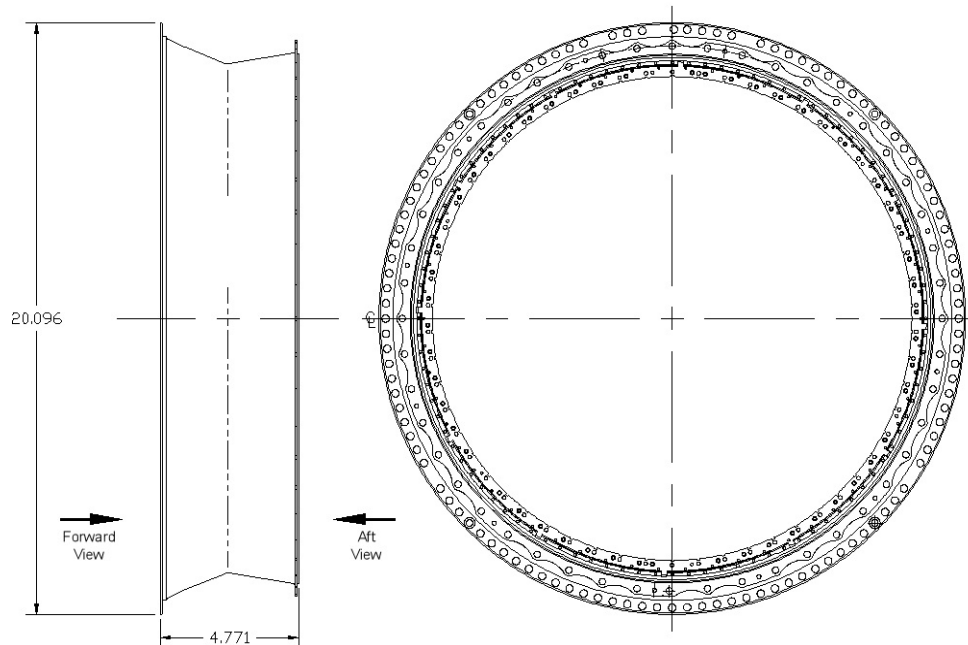

Research Development  
FAA APPROVAL NO. PQ3975CE

**TMT Part No:** 390994TMT

**OEM Part No:** 390994

**Supp. No:** 39

**NHA:** -

**ATA:** 72

**Eligibility:** JFTD12A-4A/-5A Series Engines

**Turbine Case**