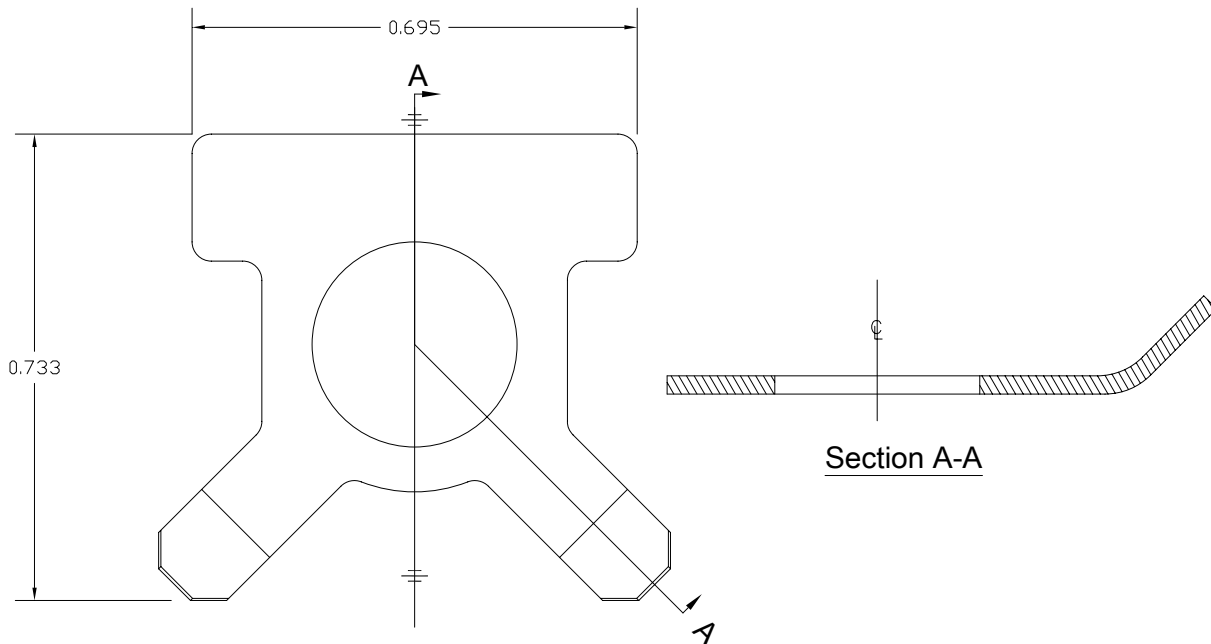

Research Development
FAA APPROVAL NO. PQ3975CE

TMT Part No: 407395TMT

OEM Part No: 407395

Supp. No: 23

NHA: -

ATA: 72

Key Washer

Eligibility: JT12A-6/-6A/-8 & JFTD12A-4A/-5A Series Engines