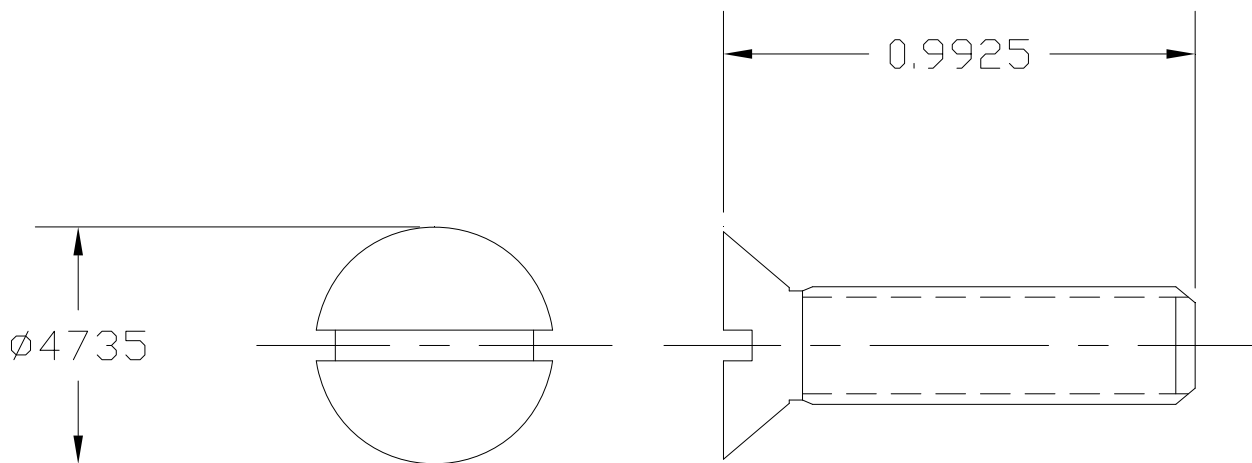

Research Development
FAA APPROVAL NO. PQ3975CE

TMT Part No: 446-3-90TMT

OEM Part No: 446-3-90

Supp. No: 24

NHA: -

ATA: 72

Eligibility: JT12A-6/-6A/-8 & JFTD12A-4A/-5A Series Engines

Screw-Machine-Flathead