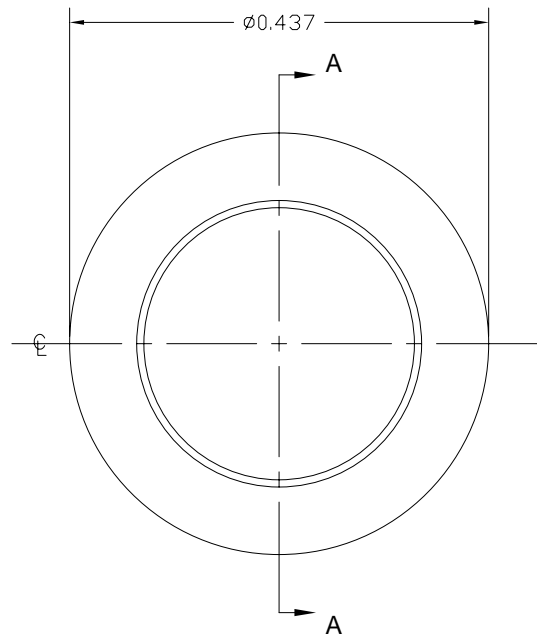

Washer, Laminated - Impeller