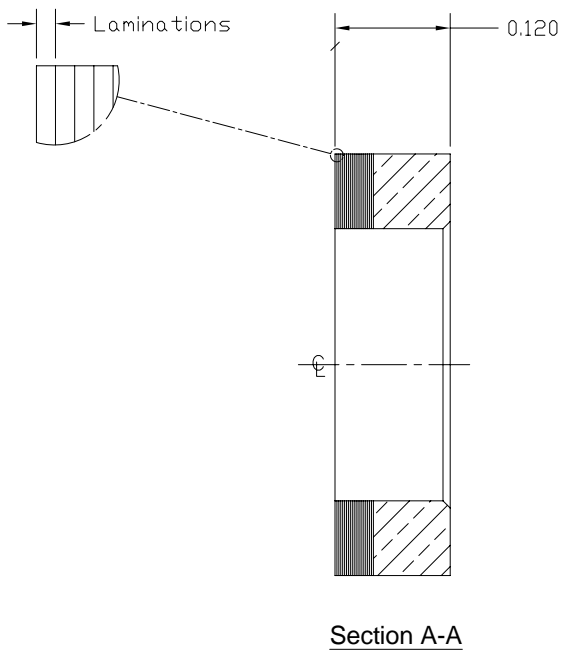

Research Development

FAA APPROVAL NO. PQ3975CE

TMT Part No: 61-1628TMT

OEM Part No: 61-1628

Supp. No: 23

NHA: -

ATA: 28

Eligibility: Erickson Air-Crane Model A-64E & A-64F
Series Rotorcraft

Laminated Washer

Washer, Laminated - Impeller