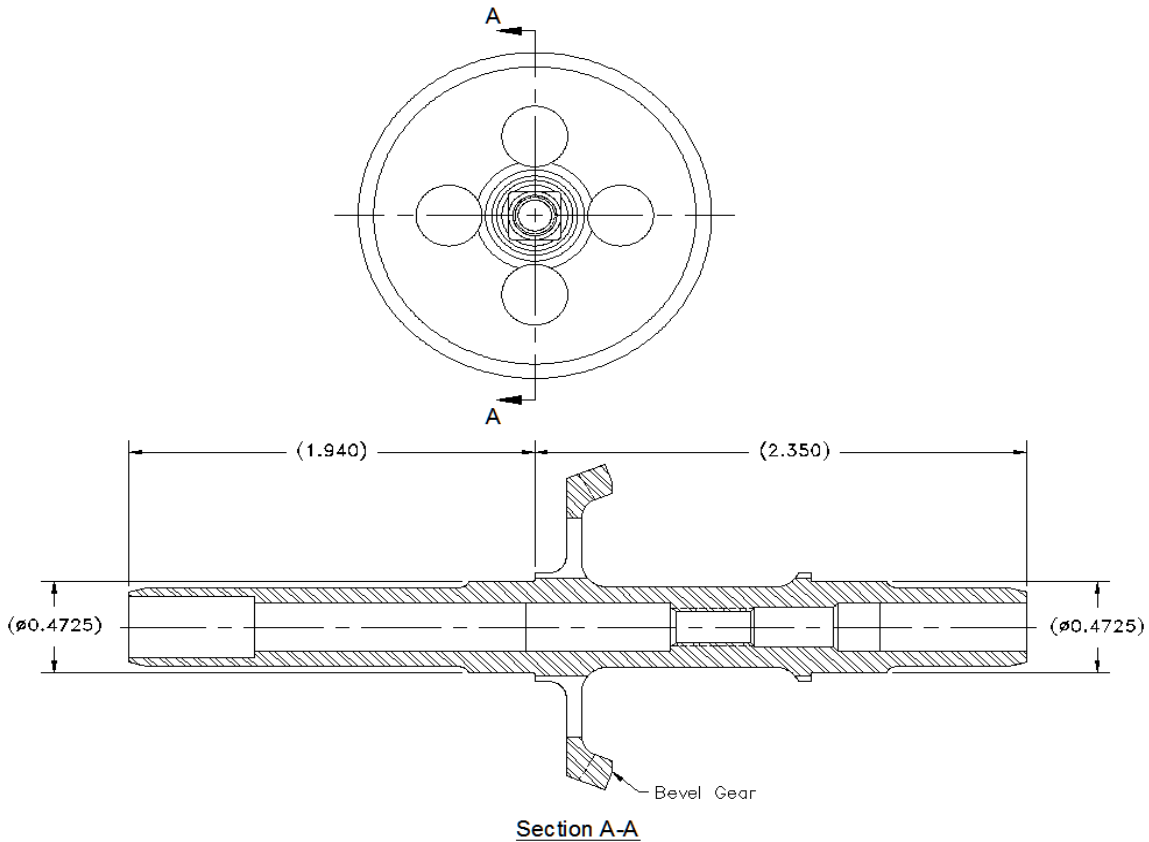

Research Development
FAA APPROVAL NO. PQ3975CE

TMT Part No: 668736TMT

OEM Part No: 668736

Supp. No: 45

NHA: JFTD12-4A/-5A Series Engine

ATA: 72

Eligibility: JFTD12A-4A/-5A Series Engines

**FT Gearbox
Bevel Gearshaft**