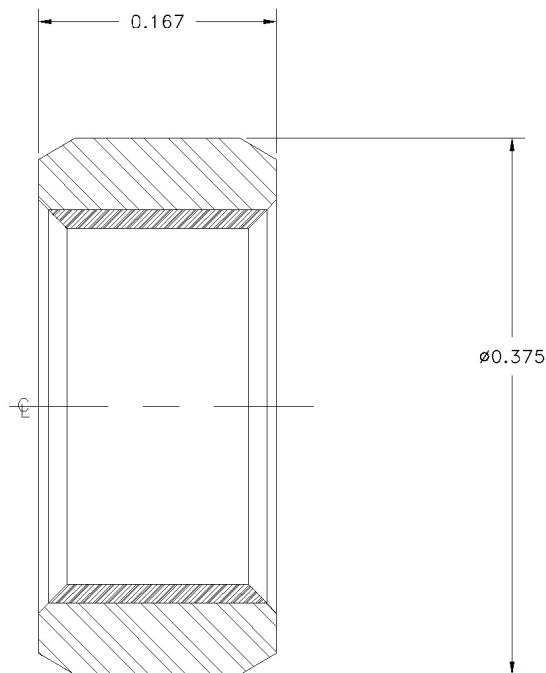

Research Development
FAA APPROVAL NO. PQ3975CE

TMT Part No: 790450TMT

OEM Part No: 790450

Supp. No: 42

NHA: -

ATA: 72

Eligibility: JFTD12A-4A/-5A Series Engines

2850 Kirby Circle • Palm Bay, Florida 32905 • Tel: 321.676.1000 • Fax: 321.676.1900 • www.tmtresearch.com