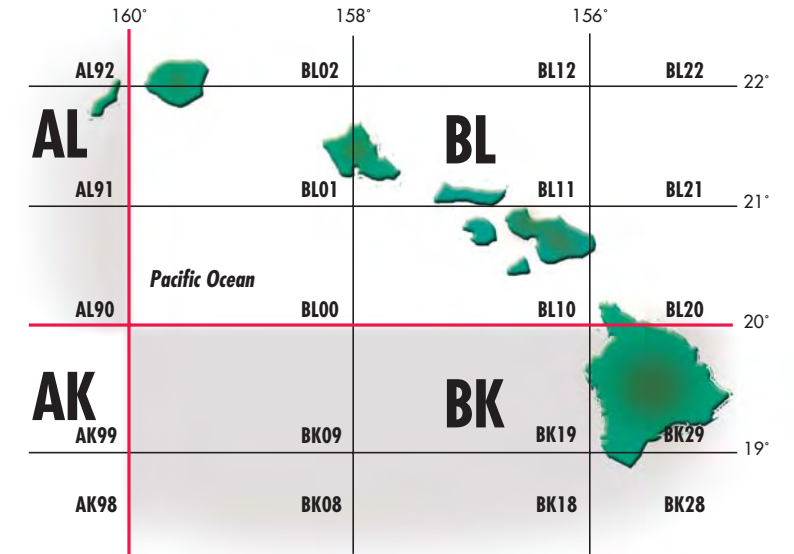

Hawaii**

ICOM America, Inc. • 2380 - 116th Ave. NE, Bellevue, WA 98004 • Customer Service: 425-454-7619

**All maps except Hawaii use an Albers Equal Area Projection. The map of Hawaii is based on the grid square map information from ARRL.

ICOM
www.icomamerica.com