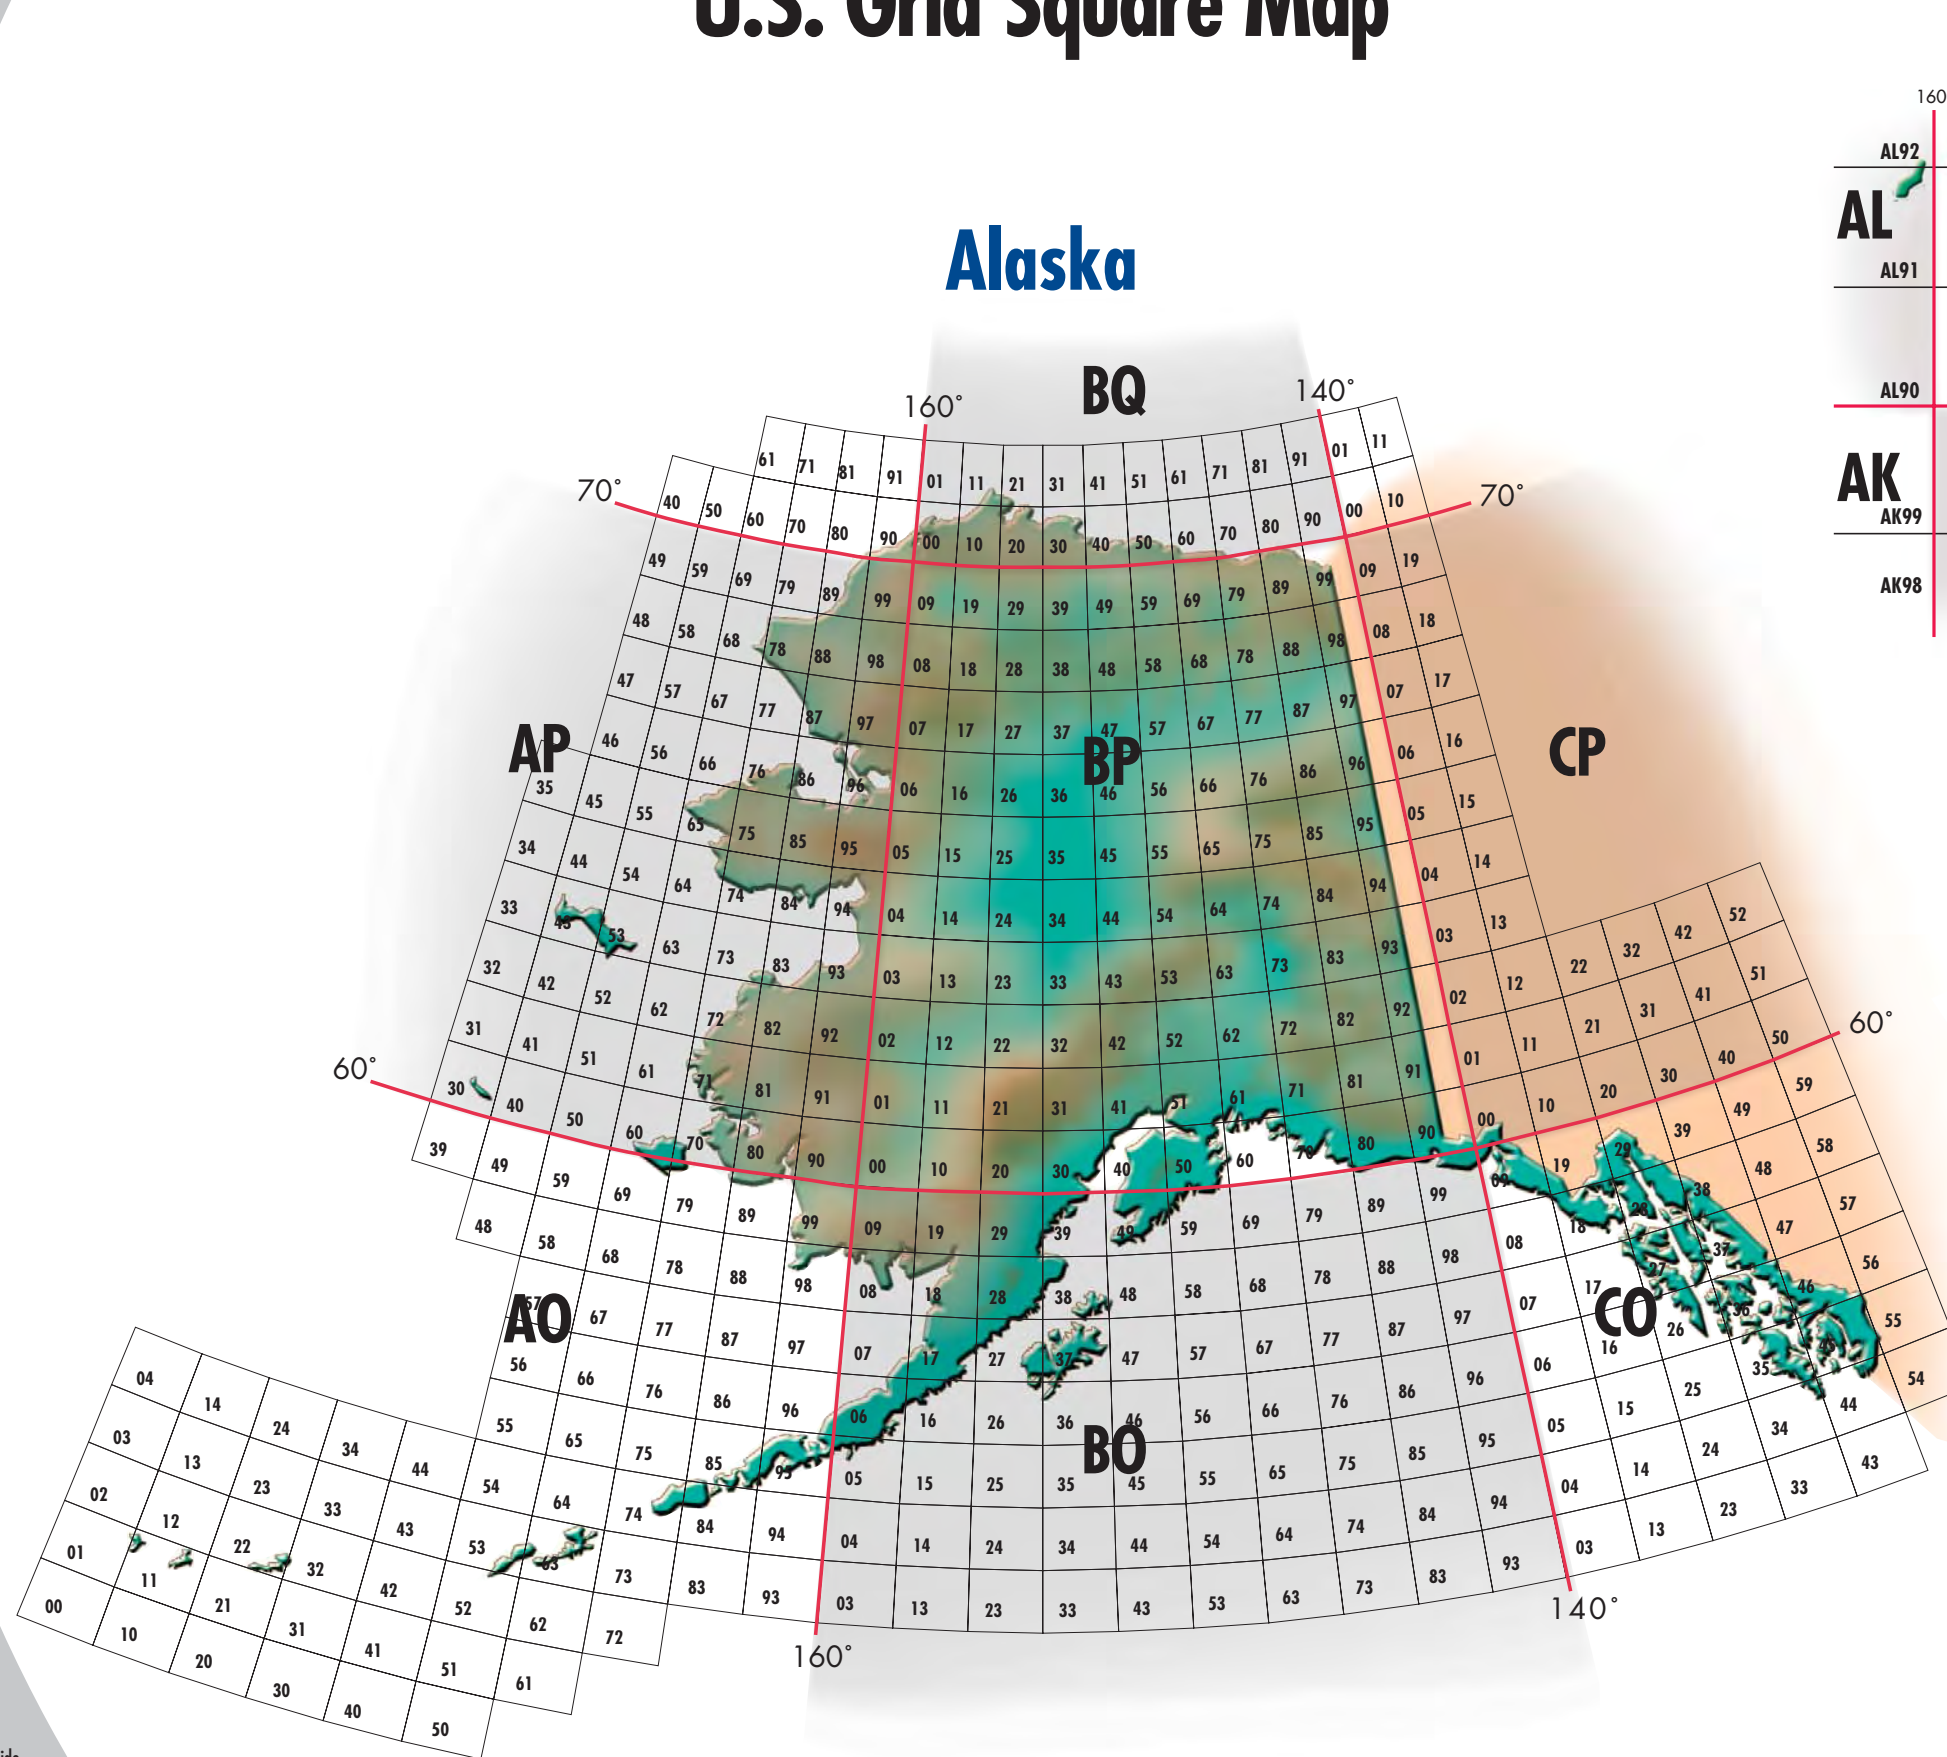

Early April, Spring Sprint—222 MHz

Early April, Spring Sprint—432 MHz

Early May, Spring Sprint—50 MHz

Mid May, Full Weekend
CQ National Fox Hunting Weekend

Early June, Full Weekend
ARRL VHF QSO Party

Mid June, Full Weekend,
SMIRK 6 meter QSO Party

Mid/Late June, Full Weekend
ARRL Field Day

Mid July,
CQ World Wide VHF Contest

Mid July, Full Weekend
IARU HF World Championships

Early August, Full Weekend
ARRL UHF Contest

Mid September, Full Weekend
ARRL September VHF QSO Party

Courtesy: **CQ Magazine & ARRL**

ICOM Grid Square Tips:

1. Say your grid square location when operating on VHF & UHF bands.
2. Many portable GPS receivers can read out Maidenhead* grid squares automatically.
3. Say your grid square letters phonetically.
  Example: for grid 13 in region DM say "delta, mike, one, three" on air.
4. Give your general location along with your grid square.
5. Have fun on VHF & UHF!

*An instrument of the Maidenhead Locator System (named after the town outside London where it was first conceived by a meeting of European VHF managers in 1980), a grid square measures 1° latitude by 2° longitude and measures approximately 70 x 100 miles in the continental US. A grid square is indicated by two letters (the field) and two numbers (the square).. "

From ARRL source: <http://www.arrl.org/locate/gridinfo.html>

©2002, ICOM America, Inc. The ICOM logo is a registered trademark of ICOM, Inc. AM-5024 10/02

U.S. Grid Square Map