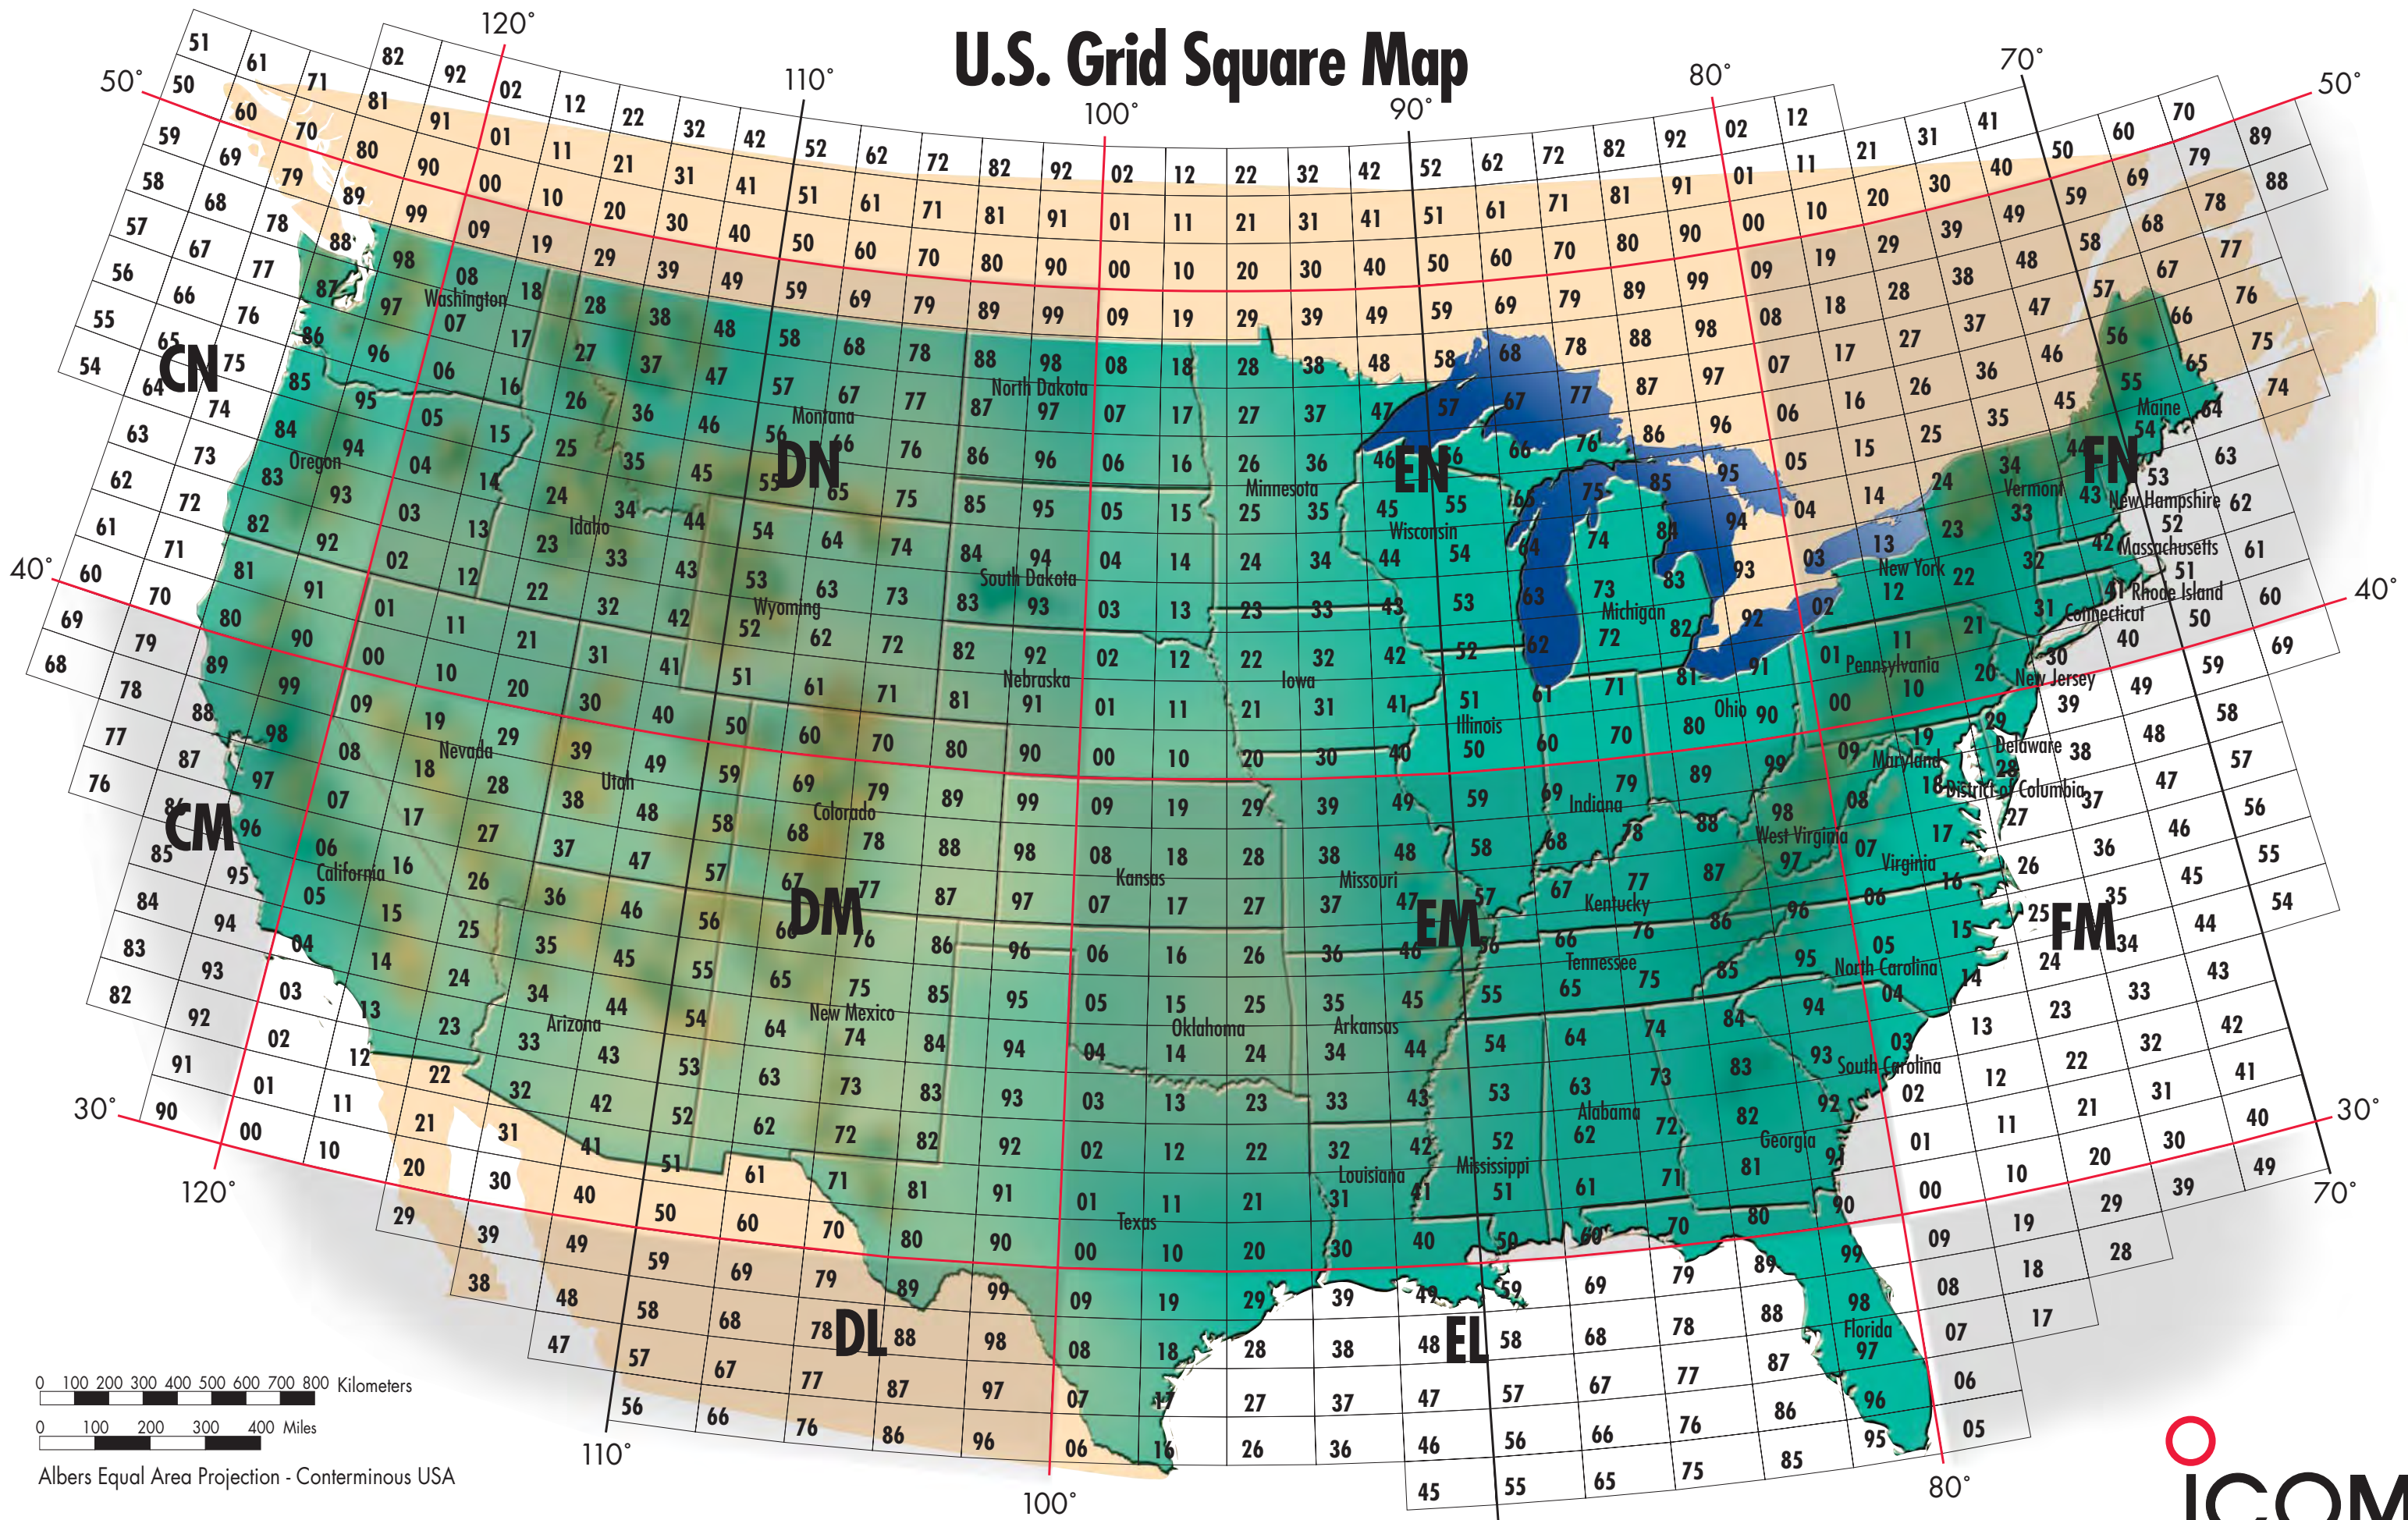

U.S. Grid Square Map

0 100 200 300 400 500 600 700 800 Kilometers

0 100 200 300 400 Miles

Albers Equal Area Projection - Conterminous USA

ICOM America, Inc. • 2380 - 116th Ave. NE, Bellevue, WA 98004 • Customer Service: 425-454-7619

*An instrument of the Maidenhead Locator System (named after the town outside London where it was first conceived by a meeting of European VHF managers in 1980), a grid square measures 1° latitude by 2° longitude and measures approximately 70 x 100 miles in the continental US. A grid square is indicated by two letters (the field) and two numbers (the square).. "

**All maps except Hawaii use an Albers Equal Area Projection. The map of Hawaii is based on the grid square map information from ARRL.

ICOM
www.icomamerica.com