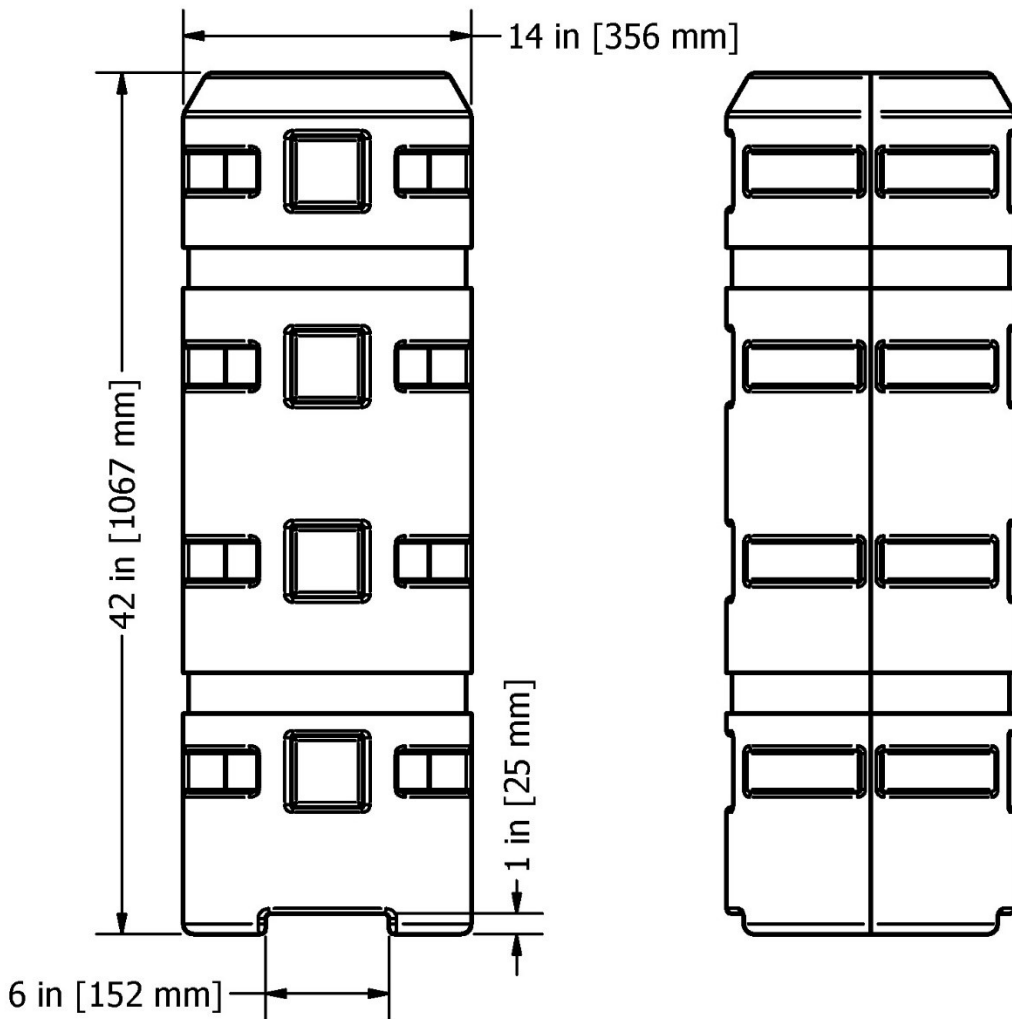

Column Sentry 6" Small Square Dimensions

WEIGHT: 24 lbs [11 kg]

Parking Lot Safety Solutions From Simon Marketing Group
1405 White Oak Drive • Kalamazoo, MI 49008 • 248-855-6647 • parkinglotsafety.com