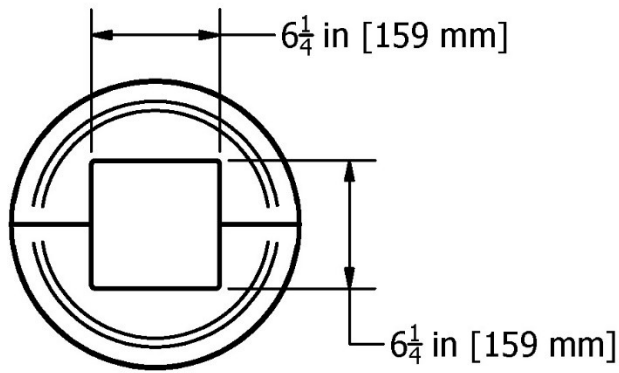

Column Sentry 6" Small Square Dimensions

WEIGHT: 24 lbs [11 kg]

Parking Lot Safety Solutions From Simon Marketing Group
1405 White Oak Drive • Kalamazoo, MI 49008 • 248-855-6647 • parkinglotsafety.com