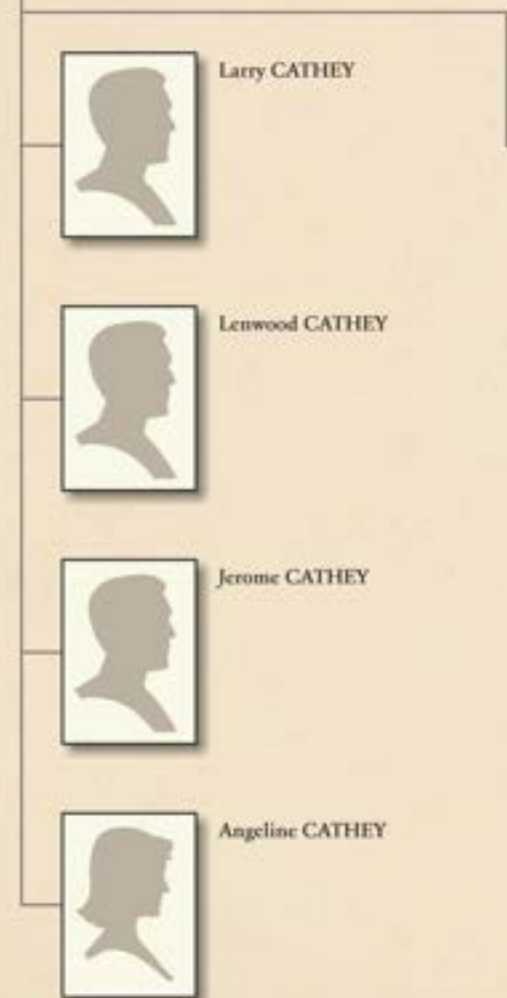

Family of ISAAC

Isaac CATHEY
B: 1915
D: 27 Dec 2001

Lillie V.
M:

Larry CATHEY

Lenwood CATHEY

Jerome CATHEY

Angeline CATHEY

Clay CATHEY