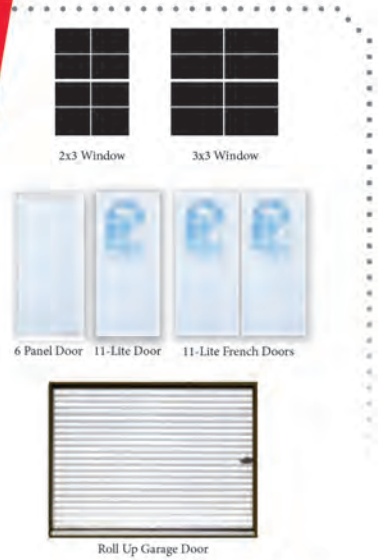

PAINTED URBAN UTILITY
PURB

- One 36" X 60" Single Door
- Available As 6' Wide Building

Sizes Available:

6x6, 6x8, 6x10, and 6x12

BACKYARD UTILITY
BYU

- One 36" X 60" Single Door
- Available As 6' Wide Building
- All BYU's Come With Two 18"X24" Windows

Sizes Available:

6x6, 6x8, 6x10, and 6x12

BUY OR RENT TO OWN

NO CREDIT CHECK

YOUR BARN... YOUR WAY

FREE DELIVERY & FREE SETUP!

*Within a 50 mile radius of dealer

29 GAUGE METAL ROOFING
STANDARD METAL COLORS

AVAILABLE OPTIONS

- 36" Solid Door
- 11 Lite Door
- 11 Lite French Doors (set)
- Extra 36" Pair of Double Wooden Doors
- Extra 48" Wooden Door
- 6'w. Roll-up Garage Door
- 8'w. Roll-up Garage Door
- 9'w. Roll-up Garage Door
- 2'x3' Window
- 3'x3' Window