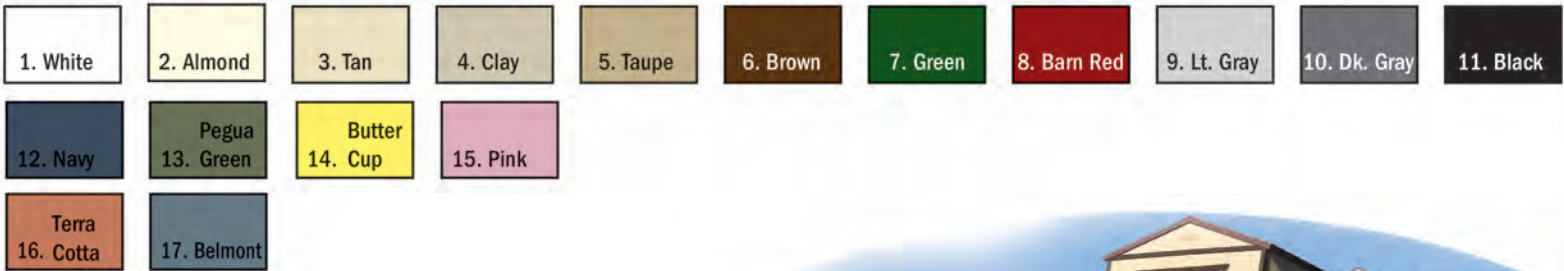

Exterior Paint Colors

*Actual colors may vary. See your dealer for color swatches. We are **not** responsible for color matching brochure.

- 2"X6" Trusses
- 1/2" Plywood Decking
- Double Top Plate