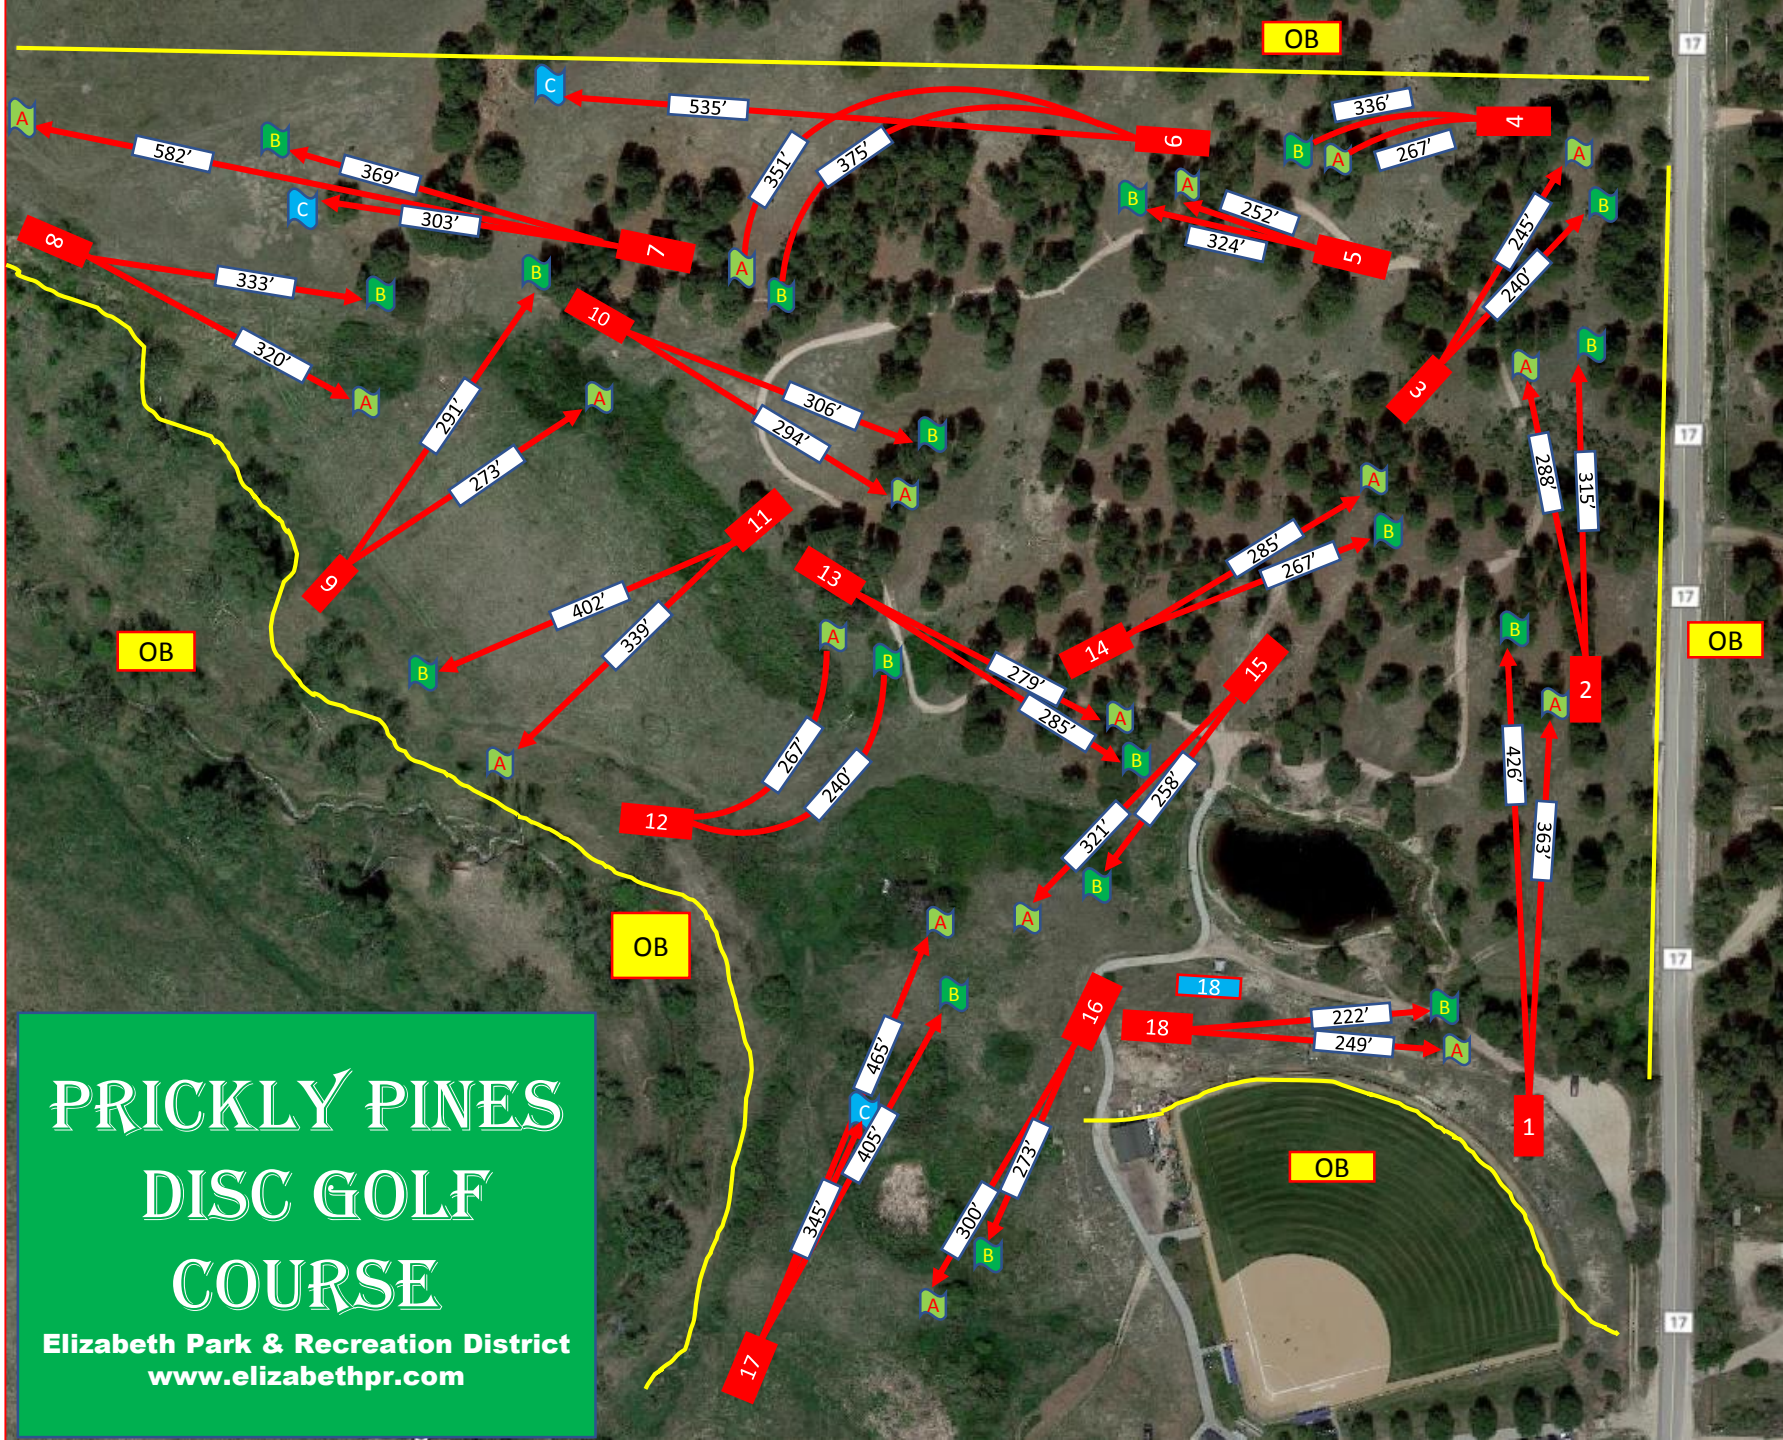

Welcome to Prickly Pines Disc Golf Course

- Course is located in remote wooded areas of the park on unlevel ground amongst natural hazards - use of course is at sole risk of user
- Be respectful of plants and wildlife and tread lightly, minimizing your impact
- Be aware of other park users and avoid blind throws – you will be held liable if your disc injures someone – use a spotter and ensure everyone has a fun and safe park visit
- Report maintenance needs to EPR at 303.646.3599

**PRICKLY PINES
DISC GOLF
COURSE**
Elizabeth Park & Recreation District
www.elizabethpr.com

Prickly Pines Disc Golf Course is located within Evans Park at 34201 County Road 17, in Elizabeth, CO.

How to Play:
<https://www.discgolf.com/homepage/how-to-play-disc-golf/>

PAR-
A: 56
B: 54

Use alternate tee on 18 during heavy use.

The course was designed by local players Jeremy Priest and Cameron Burrow in 2018.