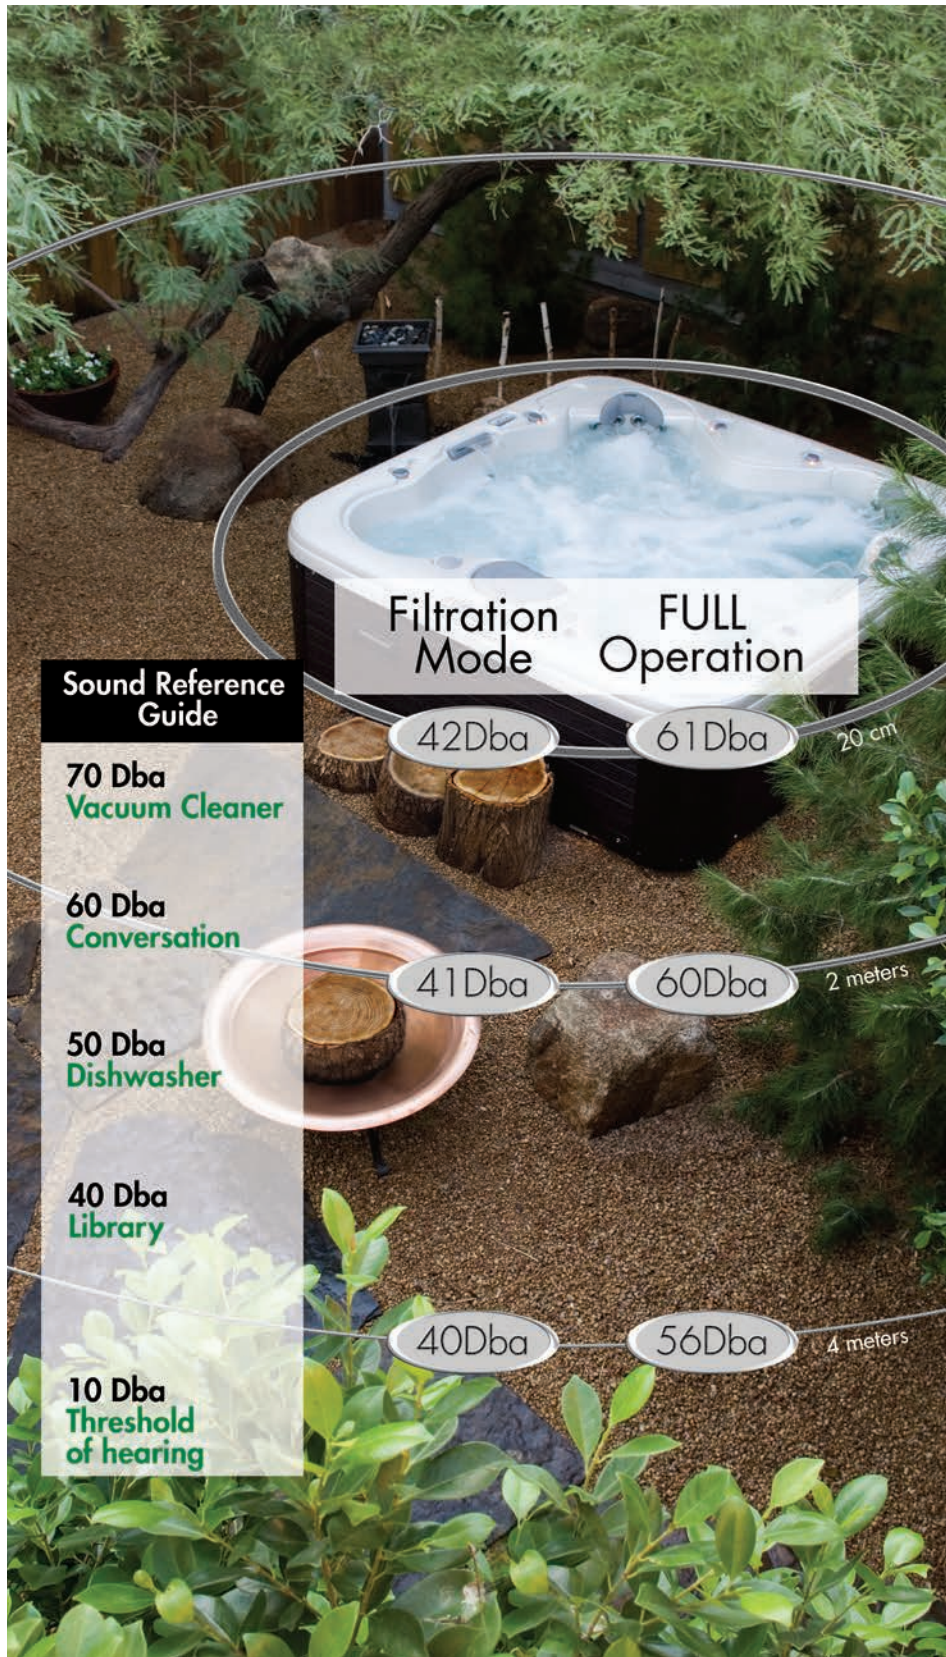

Ultra Quiet

The same insulation that makes an AMERICAN WHIRLPOOL® hot tub energy efficient also aids in it's ultra quiet operation. Sound energy is trapped and deadened inside the hot tub by the insulation sound barrier. Quiet operation is essential to ensure a peaceful relaxing experience throughout the entire backyard.

Weather Shield Insulating Cover

AMERICAN WHIRLPOOL's premium grade insulating covers contain a unique copper lining, removable heat sealing pillows to vent excess heat off in the summer and a tailored fit to keep the heat in when cooler. The cover also acts as an important safety barrier to the spa.