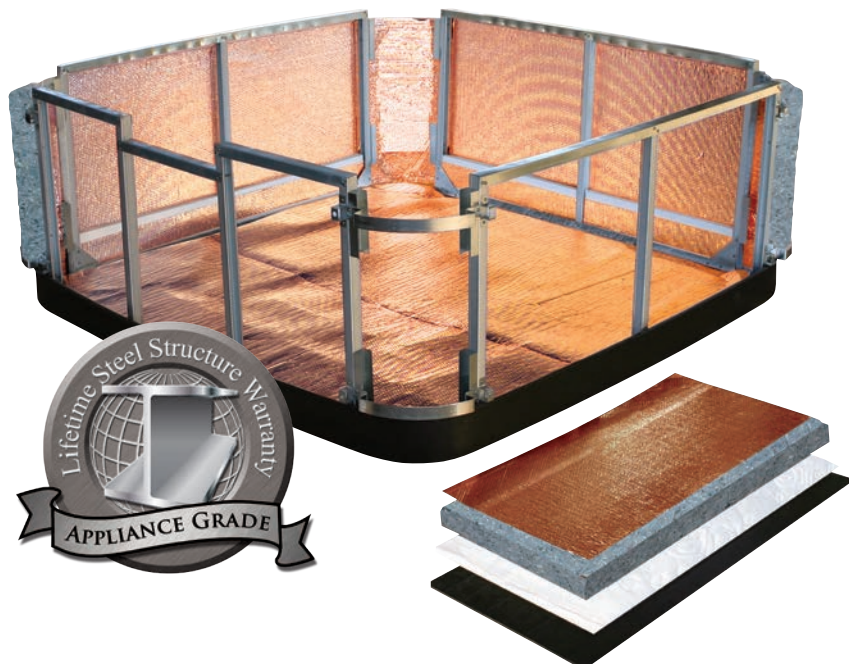

Lifetime Steel Structure Warranty

The steel frame is the backbone and support for the entire spa. The steel structure of your AMERICAN WHIRLPOOL® hot tub carries a lifetime warranty.