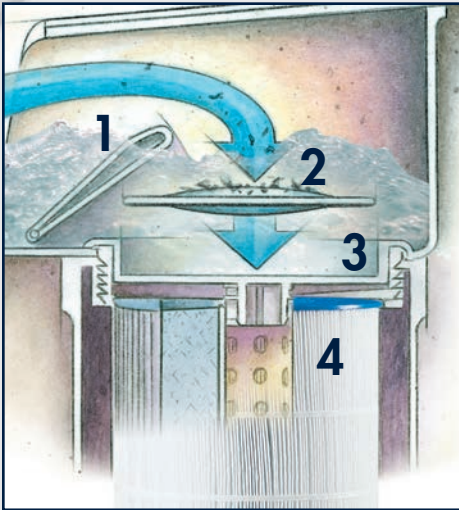

Two fully integrated speakers provide crisp clear fidelity for your listening enjoyment.

When you choose the AMERICAN WHIRLPOOL® Sound System, sound will resonate through the water from the powerful subwoofer, which is integrated directly into your spa's structure. The technology allows you to not only hear, but also feel your music.

4 Step Filtration System

- 1. Weir Door** - Breaks the water surface tension and traps debris.
- 2. First Filter** - Removes oil and ultra fine particulates up to 10 microns.
- 3. Basket** - Captures debris before filtering for easy removal.
- 4. Spa Filter** - Oversized filter permits the high flow 1000gpm intake of water to be cleaned and returned into the spa.