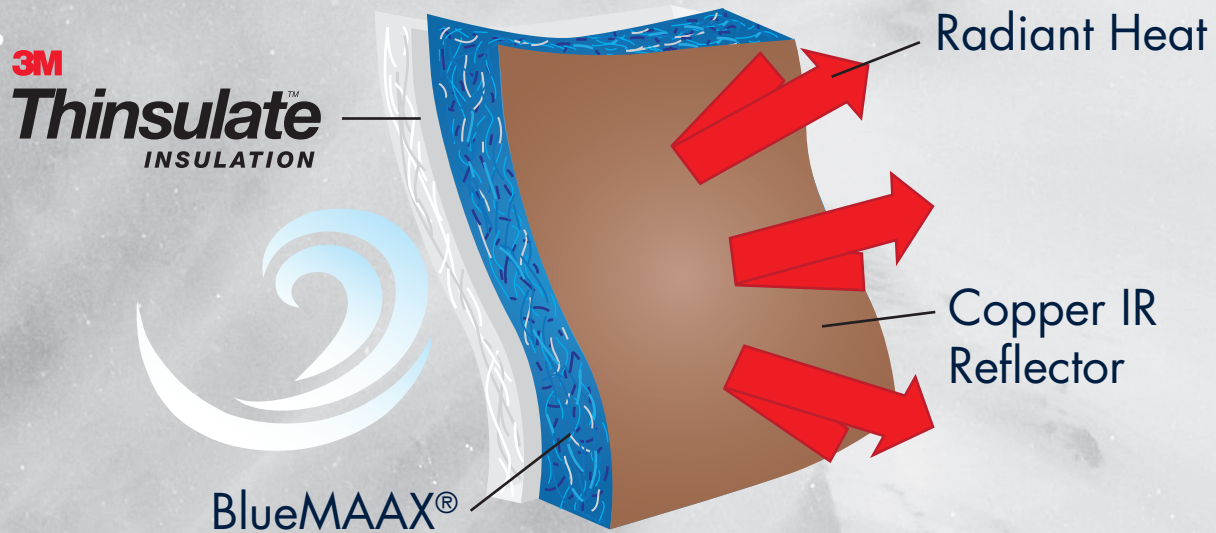

Northern Exposure® is the ultimate hot tub insulation system. This patent pending thermal barrier technology recycles the free heat energy for more efficient heating and lower energy costs. All four sides of the spa, plus the floor and cover are lined with reflective copper material to reflect radiant heat energy generated from the pumps back into the spa. Heat is absorbed back into the plumbing helping raise and maintain water temperature. Finally the entire exterior of the hot tub is wrapped in 3M Thinsulate® Insulation, the same incredible material utilized in winter clothing. This three layer patent pending system ensures energy created by the spa stays in the spa.

BlueMAAX®

The Northern Exposure® Insulation System features our eco-friendly BlueMAAX® insulation. Made from recycled natural fiber, it is approved by the U.S. Green Building Council. The insulation contains no chemical irritants, is treated with a borate based solution to prevent mold/mildew growth, pest infestation, and acts as a fire retardant. BlueMAAX® replaces the urethane foam in "foam filled" hot tubs. (Foam filling produces volatile organic compounds (VOC's) which are harmful to the environment.)