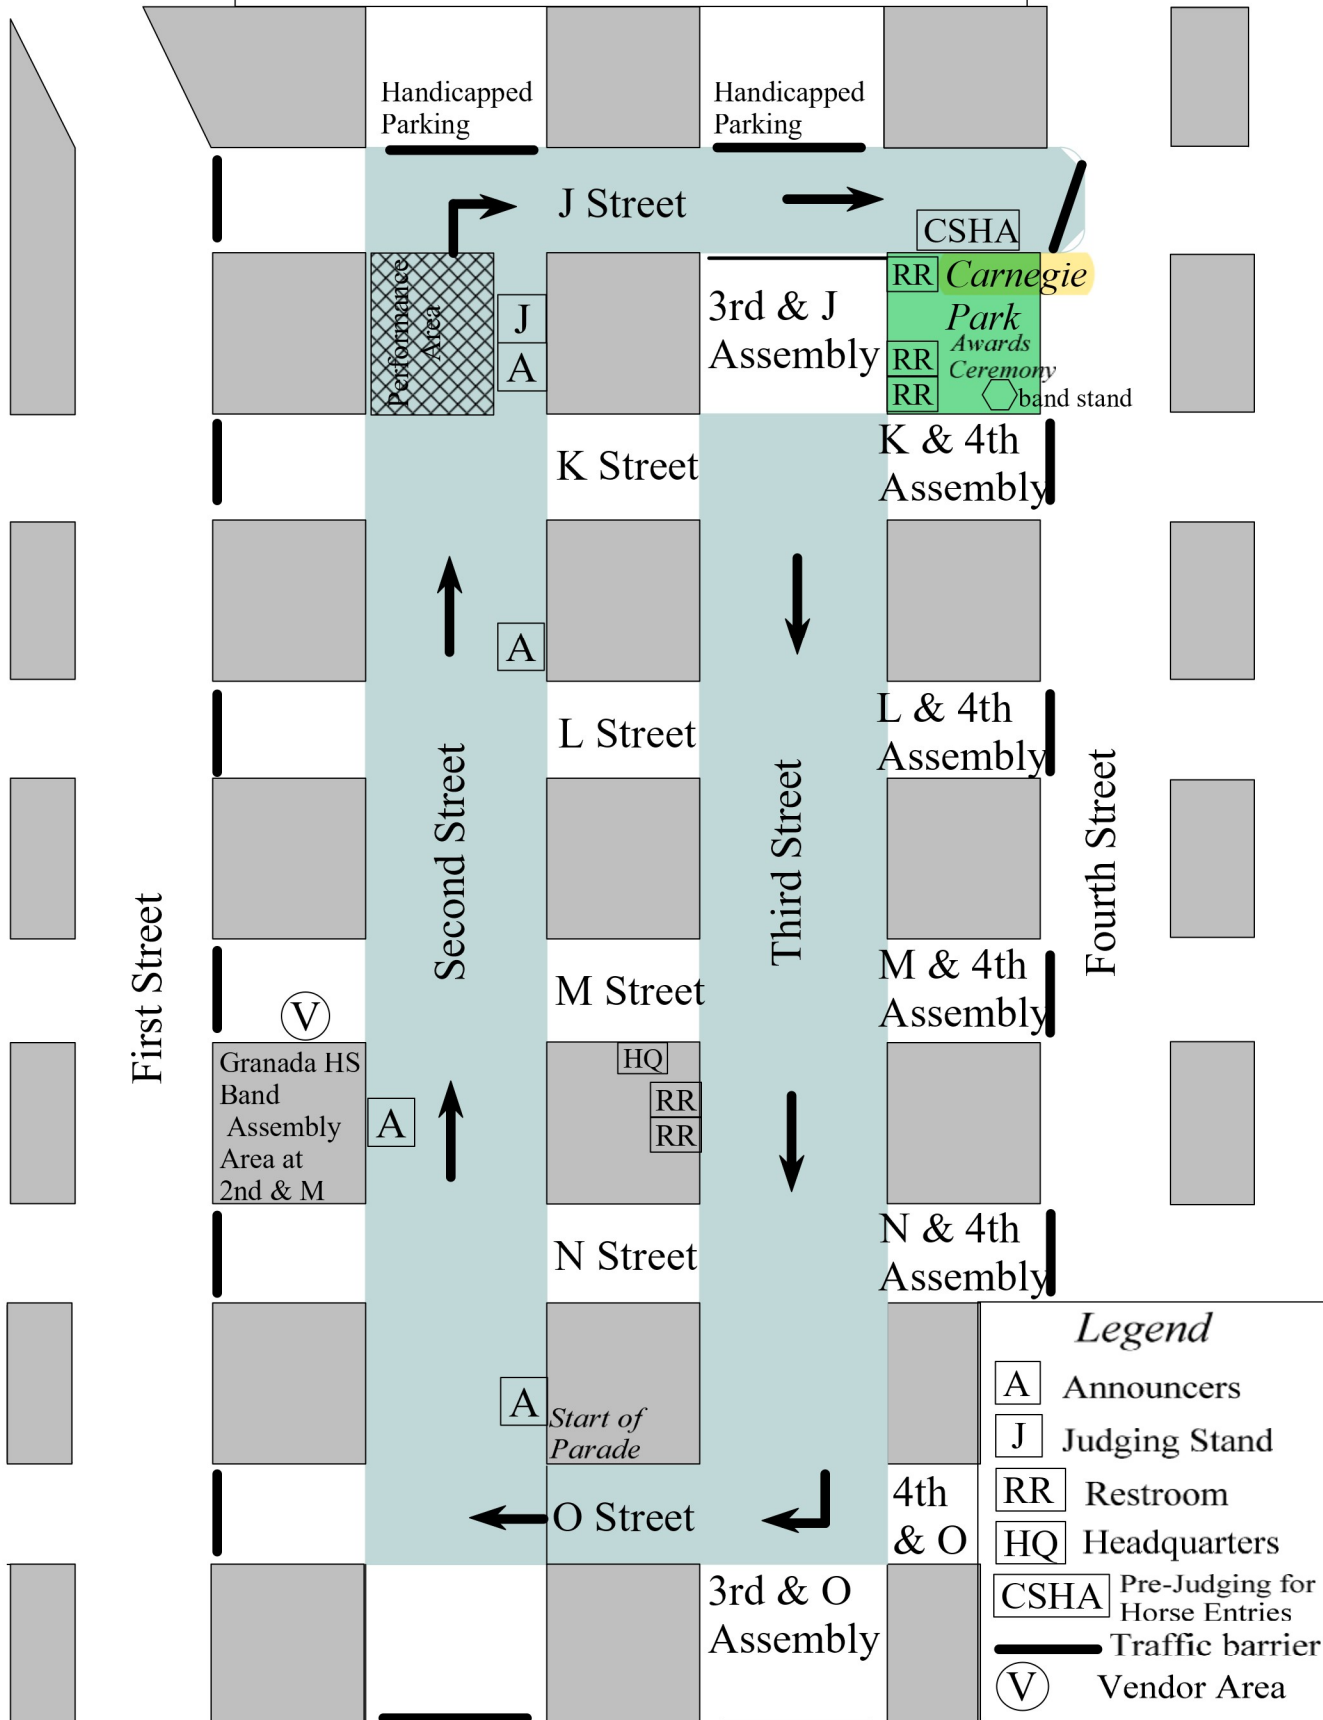

Livermore Rodeo Parade Route

Legend

- A Announcers
- J Judging Stand
- RR Restroom
- HQ Headquarters
- CSHA Pre-Judging for Horse Entries
- Traffic barrier
- V Vendor Area