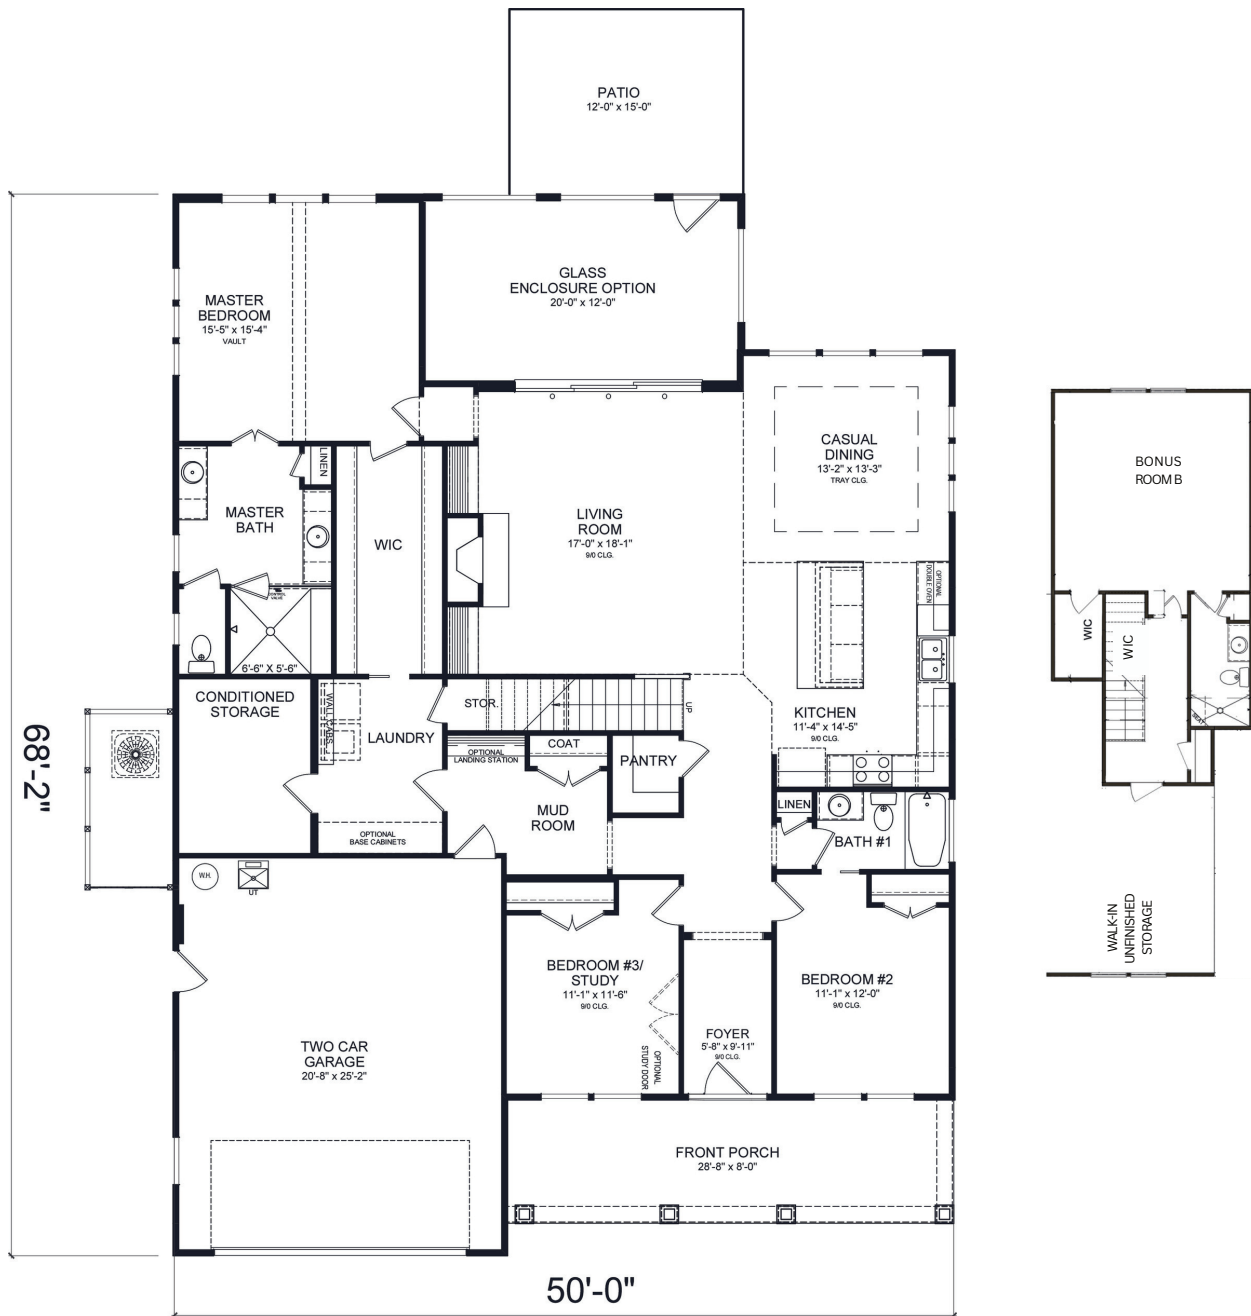

THE COLUMBIA

Elevation A

Elevation B

Contact: Todd Garrett
PO Box 2200
Leland, NC 28451
(910)443-0243

ATLANTIC
HOMES

THE COLUMBIA

FIRST FLOOR

- 2,195 HEATED SQ FT
- 3 BEDROOMS
- 2 BATHROOMS
- 582' TWO-CAR GARAGE
- 216' COVERED PORCH
- 109' FRONT PORCH

AVAILABLE OPTIONS

- BONUS ROOM, 445'
- BONUS W/BATH, 377'
- FLEX ROOM, 357'
- FLEX ROOM W/ BATH, 496'

Disclaimer: Floor Plans, Pricing, And Elevations Depicted Are Subject To Errors, Omissions, And May Change Without Notice. The Location Of Options, Room Sizes, Windows, And Doors May Vary From Elevation To Elevation. All Dimensions And Square Footages Are Approximate And Are Not Guaranteed.