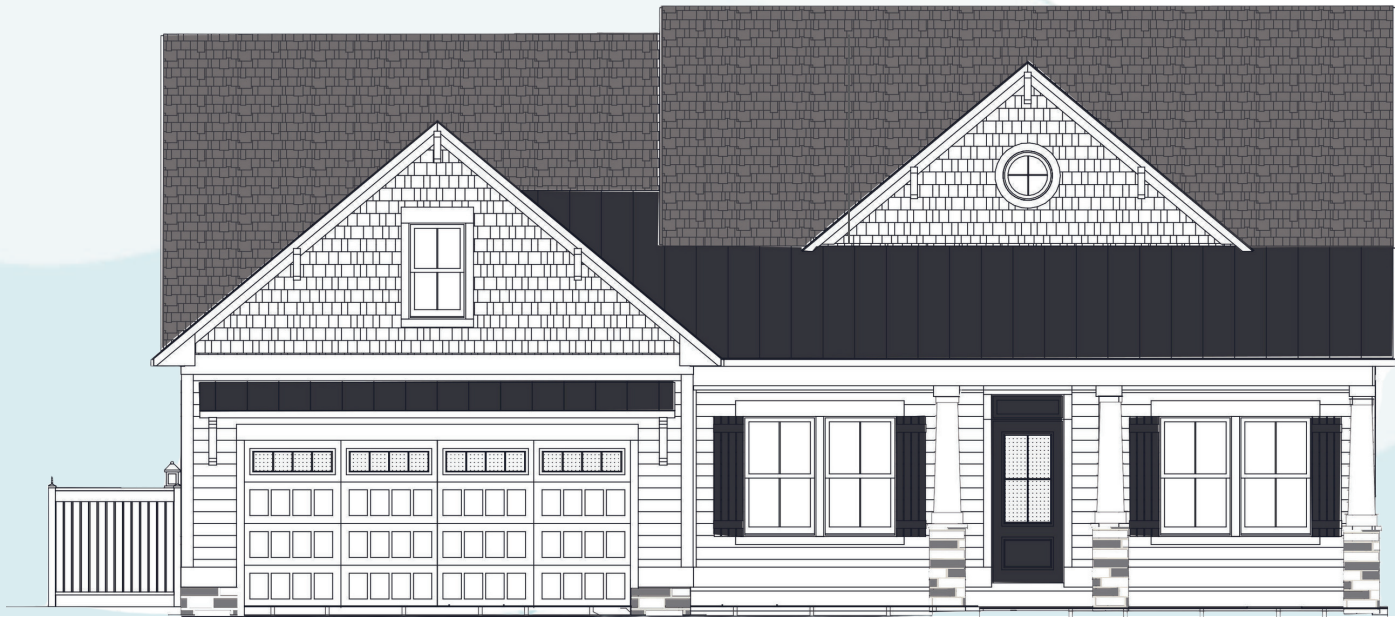

THE COLUMBIA

Elevation A

Elevation B

Contact: Todd Garrett
PO Box 2200
Leland, NC 28451
(910)443-0243

ATLANTIC
HOMES

THE COLUMBIA

FIRST FLOOR

- 2,195 HEATED SQ FT
- 3 BEDROOMS
- 2 BATHROOMS
- 582' TWO-CAR GARAGE
- 216' COVERED PORCH
- 109' FRONT PORCH

AVAILABLE OPTIONS

- BONUS ROOM, 445'
- BONUS W/BATH, 377'
- FLEX ROOM, 357'
- FLEX ROOM W/ BATH, 496'

Disclaimer: Floor Plans, Pricing, And Elevations Depicted Are Subject To Errors, Omissions, And May Change Without Notice. The Location Of Options, Room Sizes, Windows, And Doors May Vary From Elevation To Elevation. All Dimensions And Square Footages Are Approximate And Are Not Guaranteed.