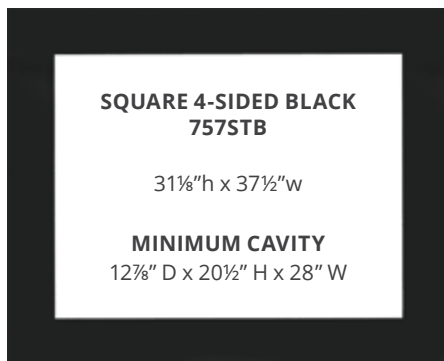

SURROUNDS

Your dealer will help you select from the several sizes and styles to find the coverage your fireplace requires and the look you want. The surrounds below work with all G3 fronts, except the Contemporary Surround front.

SQUARE SURROUND

Our contemporary square surrounds are 2" deep when seen from the side.