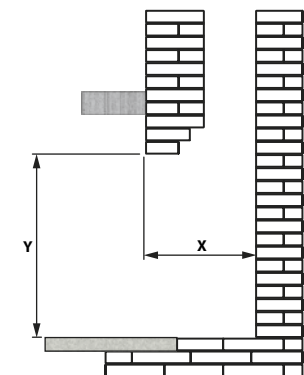

### MINIMUM CAVITY DIMENSIONS

See surrounds on previous page for minimum cavity dimensions.

Note: check that masonry step doesn't interfere with install dimensions or vent pipe.

### VENTING + MANTEL CLEARANCES

A	1"	1-6"	9"	12"
B*	36"	39"	42"	45"

\* Measure taken from the underside of the mantel to finished hearth or surface that the unit is sitting on. Sidewall Clearances: minimum distance from side of appliance (liner box) to combustible wall—9" (229 mm)