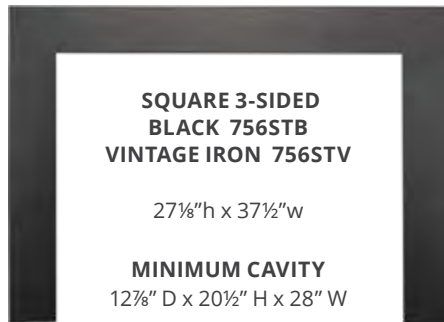

SURROUNDS

Your dealer will help you select from the several sizes and styles to find the coverage your fireplace requires and the look you want. The surrounds below work with all G3 fronts, except the Contemporary Surround front.

SQUARE SURROUND

Our contemporary square surrounds are 2" deep when seen from the side.