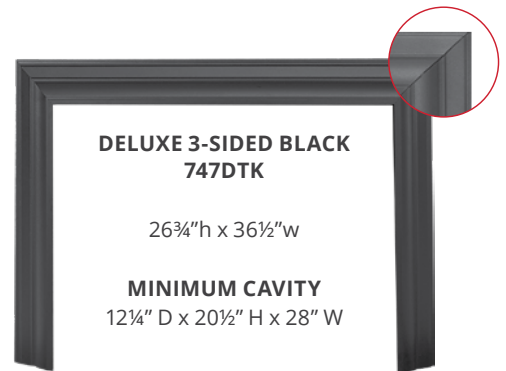

CLASSIC SURROUNDS

These surrounds come in three styles and sizes to accommodate traditional and contemporary settings.