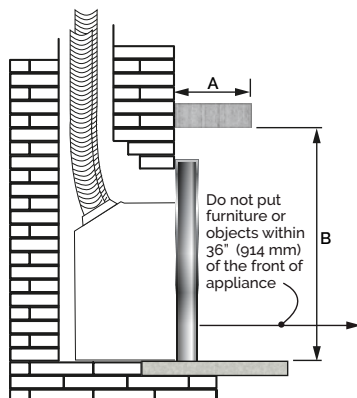

### MINIMUM CAVITY DIMENSIONS

See surrounds on previous page for minimum cavity dimensions.

Note: check that masonry step doesn't interfere with install dimensions or vent pipe.

### VENTING + MANTEL CLEARANCES

A	1"	1-6"	9"	12"
B*	36"	39"	42"	45"

\* Measure taken from the underside of the mantel to finished hearth or surface that the unit is sitting on. Sidewall Clearances: minimum distance from side of appliance (liner box) to combustible wall—9" (229 mm)